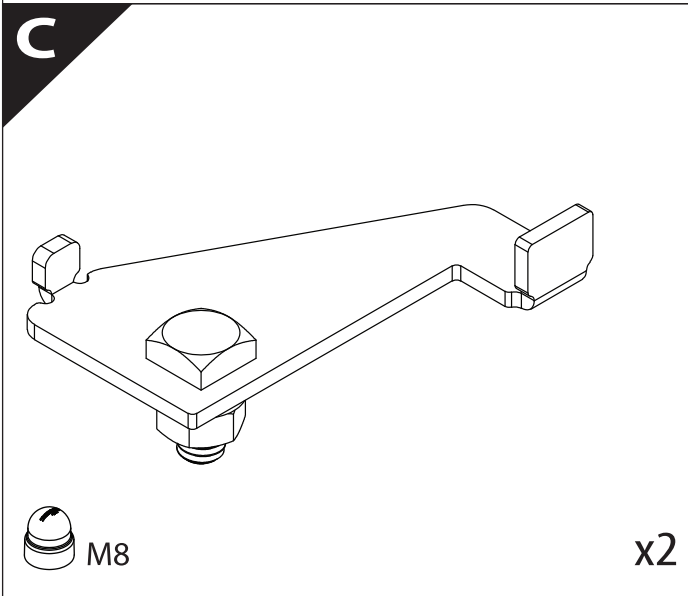

Tessera Roll+

Basic Version + ⚡ E-KIT

Installation Manual

PART NUMBER(S)	Model Year
TESS-1401 ROL+E-KIT	VW Amarok 2010-2021
Cab(s)	Installation Time / Weight
Double Cab	40-60 minutes / 53-57 kg

M2

x1

N

x4

E2

4 Nm

x2

TESSERA
4X

21

X:520mm Y:300mm

C: 520mm D:200mm

23. 2

X'

X

37

CAUTION !

X

X'

38

X:1100mm Y:200mm