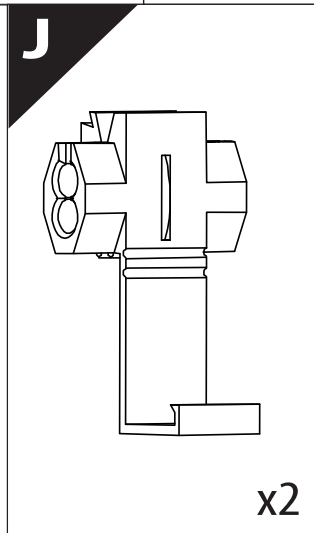

Tessera Roll+

Basic Version + ⚡ E-KIT

Installation Manual

PART NUMBER(S)	Model Year
TESS-1401 ROL+E-KIT	VW Amarok 2010-2021
Cab(s)	Installation Time / Weight
Double Cab	40-60 minutes / 53-57 kg

M2

x1

N

x4

E2

4 Nm

x2

TESSERA
4X

21

X:520mm Y:300mm

C: 520mm D:200mm

23. 2

X'

X

37

CAUTION !

X

X'

38

X:1100mm Y:200mm