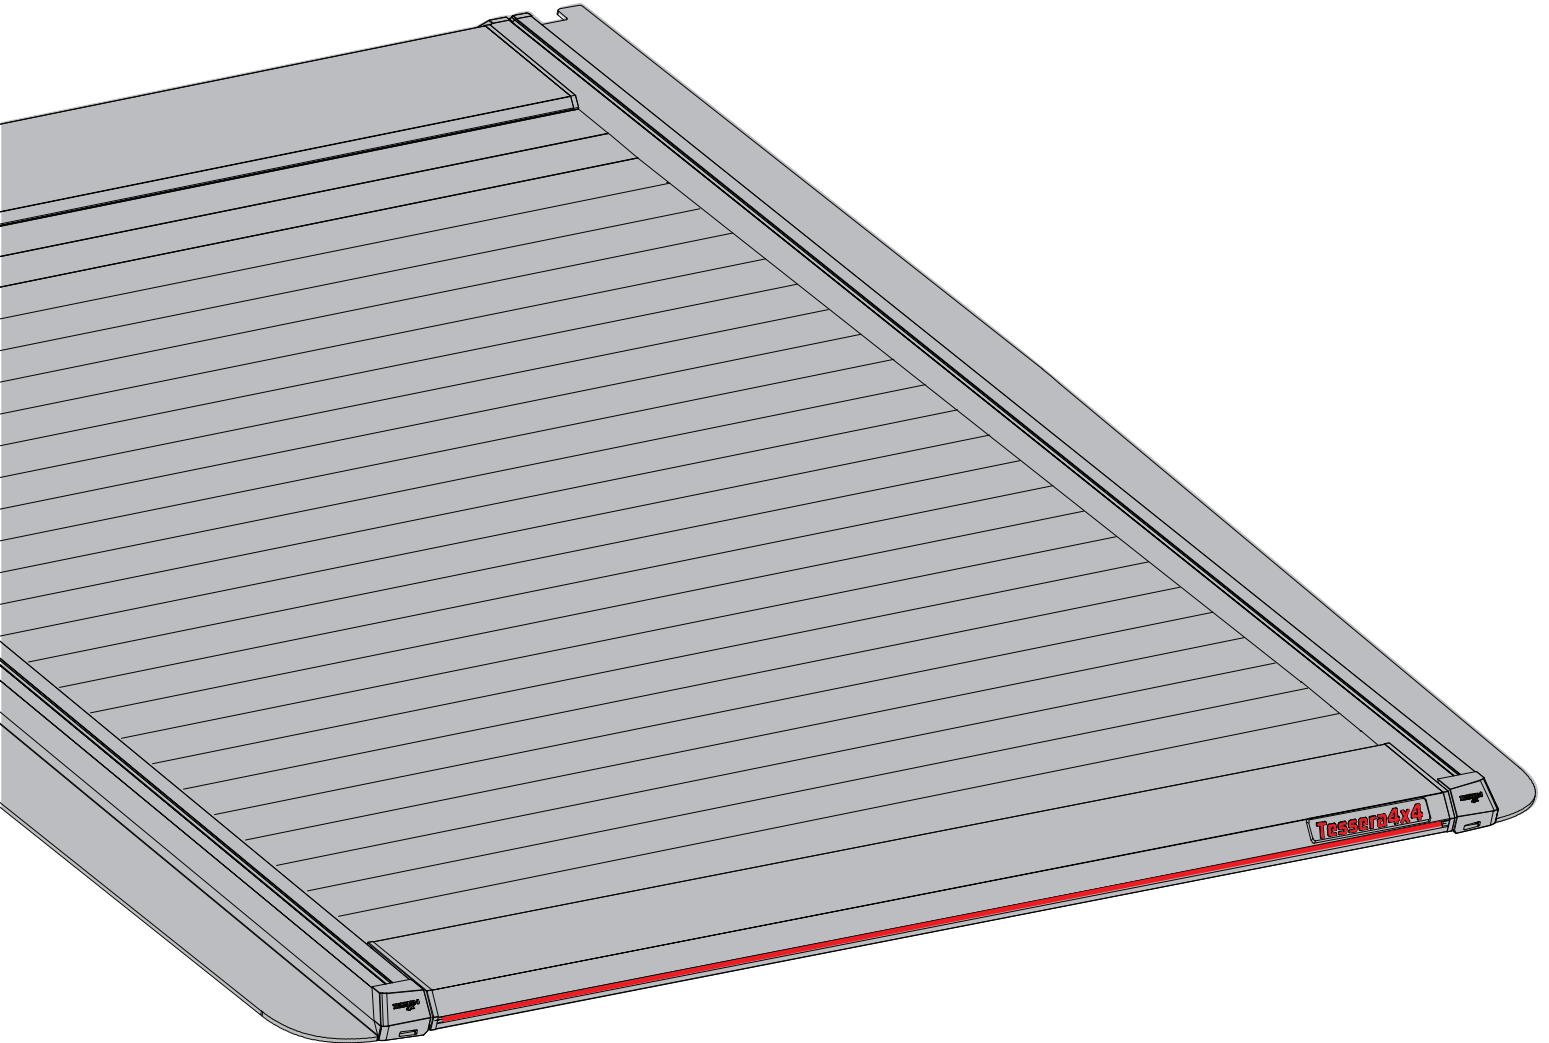

Tessera Roll+

Basic Version + ⚡ E-KIT

Installation Manual

PART NUMBER(S)	Model Year
TESS-1401 ROL+E-KIT	VW Amarok 2010-2021
Cab(s)	Installation Time / Weight
Double Cab	40-60 minutes / 53-57 kg

M2

x1

N

x4