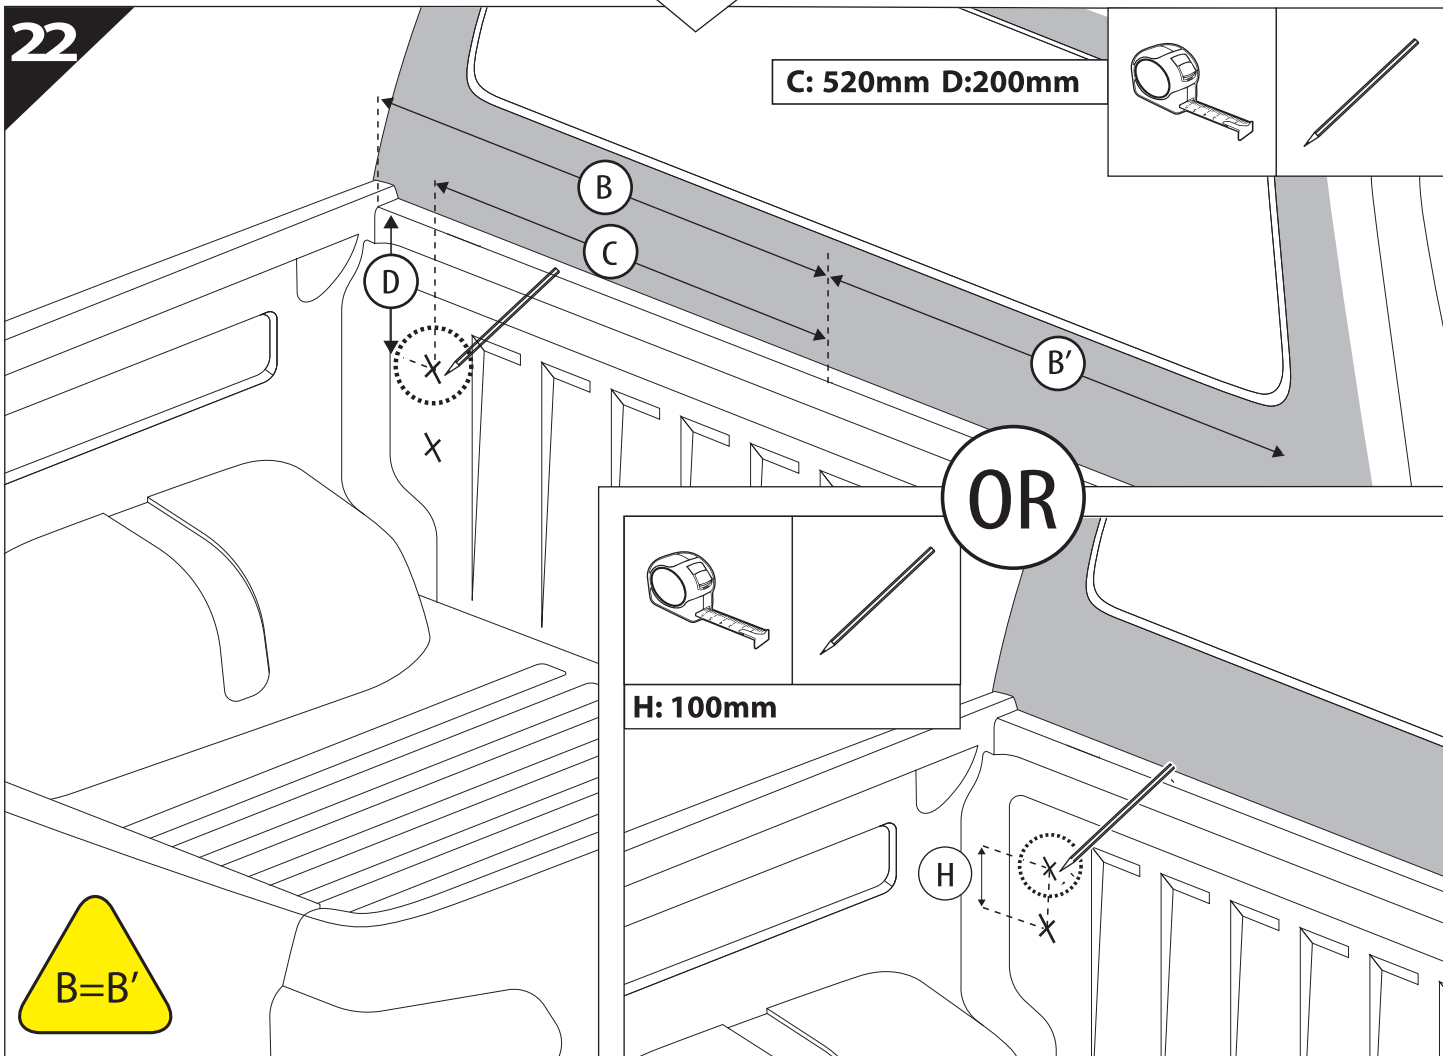

E2

4 Nm

x2

TESSERA
4X

21

X:520mm Y:300mm

C: 520mm D:200mm

23. 2

X'

X

37

CAUTION !

X

X'

38

X:1100mm Y:200mm