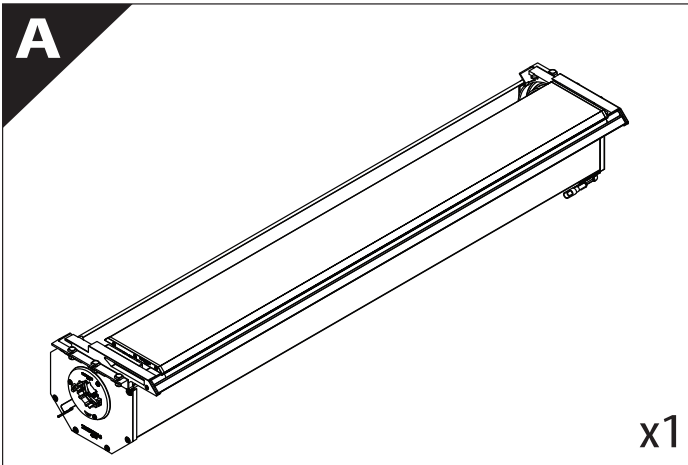

Tessera Roll+

Basic Version + ⚡ E-KIT

Installation Manual

PART NUMBER(S)	Model Year
TESS-1401 ROL+E-KIT	VW Amarok 2010-2021
Cab(s)	Installation Time / Weight
Double Cab	40-60 minutes / 53-57 kg

M2

x1

N

x4