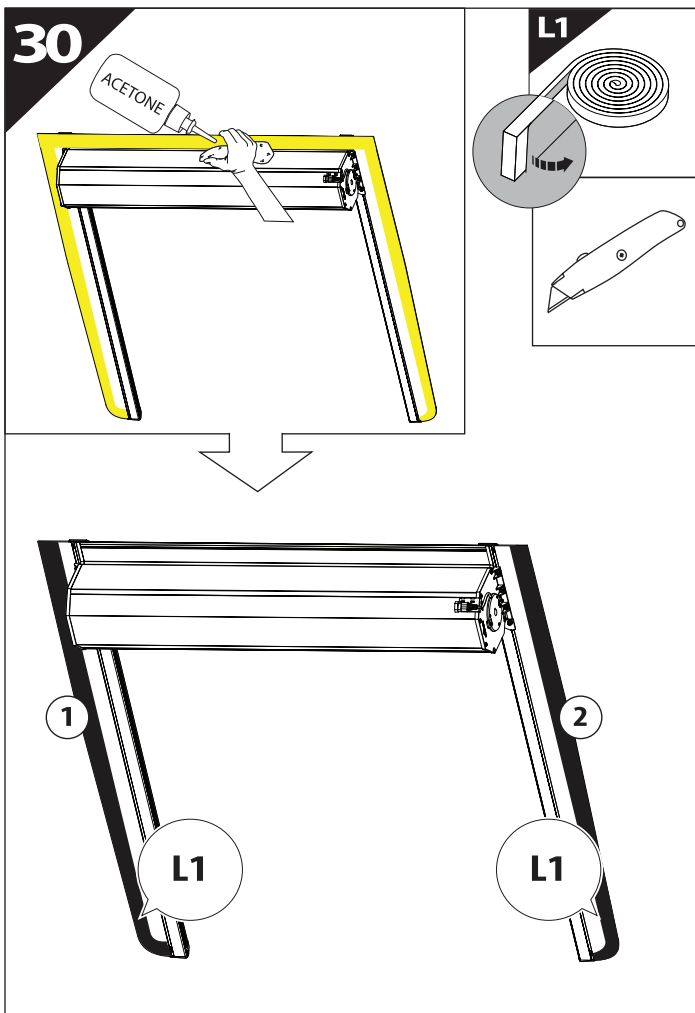

28

x2

T30

	CAR		TESSERA ROLL+
BEAM		↔	
STOP		↔	

29

35

G

36

X'

X

37

CAUTION !

X

X'

38

X:1100mm Y:200mm