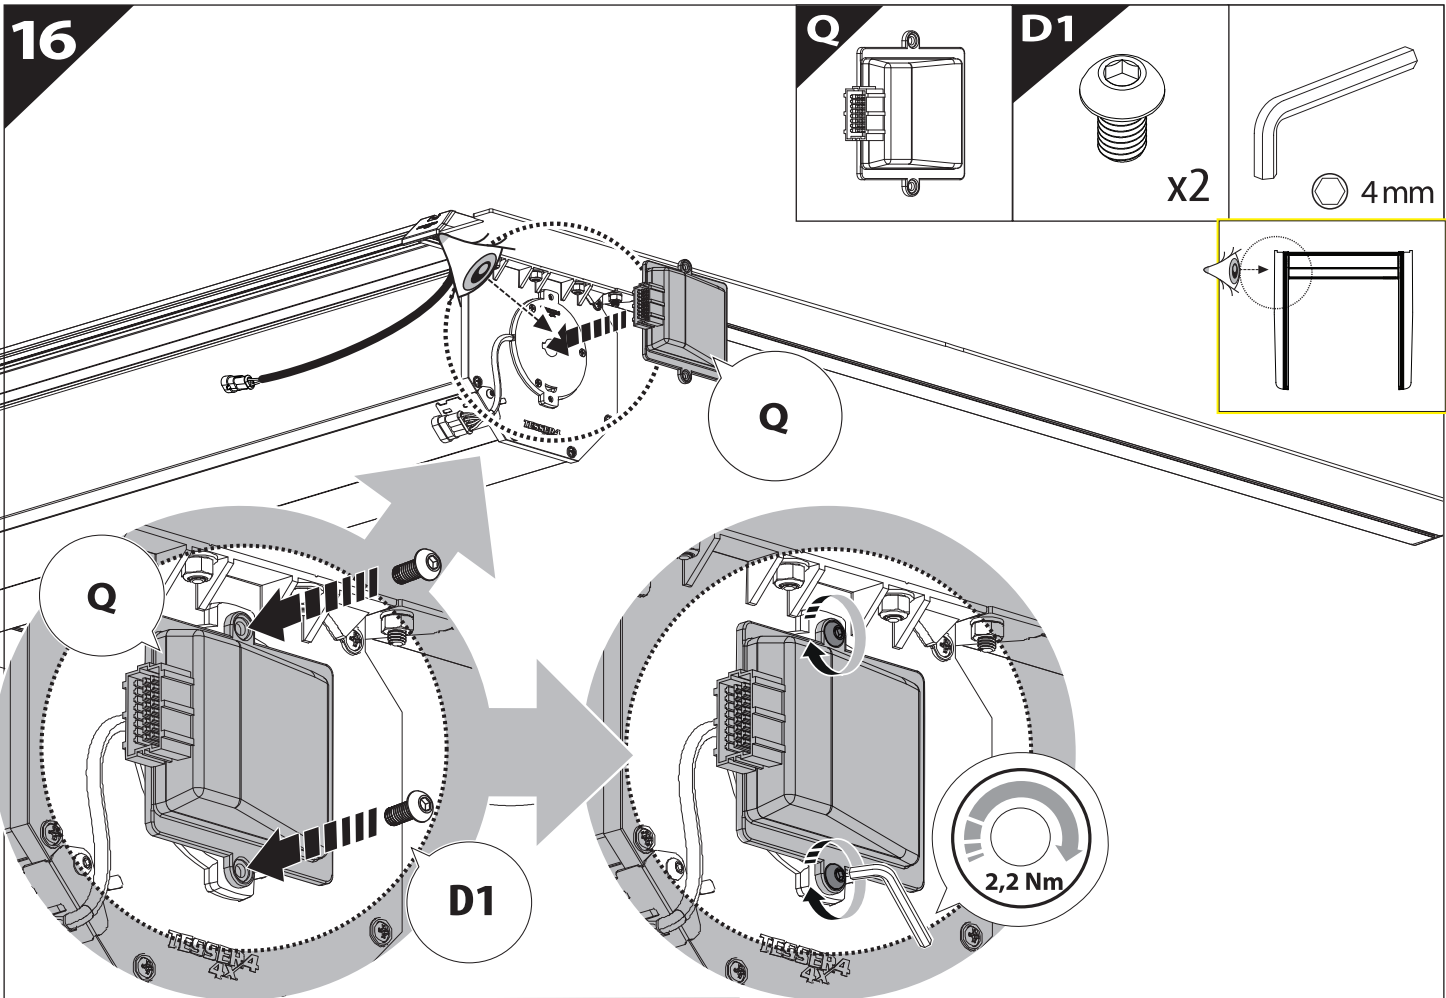

E2

4 Nm

x2

TESSERA
4X

21

X:520mm Y:300mm

C: 520mm D:200mm

23. 2

X'

X

37

CAUTION !

X

X'

38

X:1100mm Y:200mm