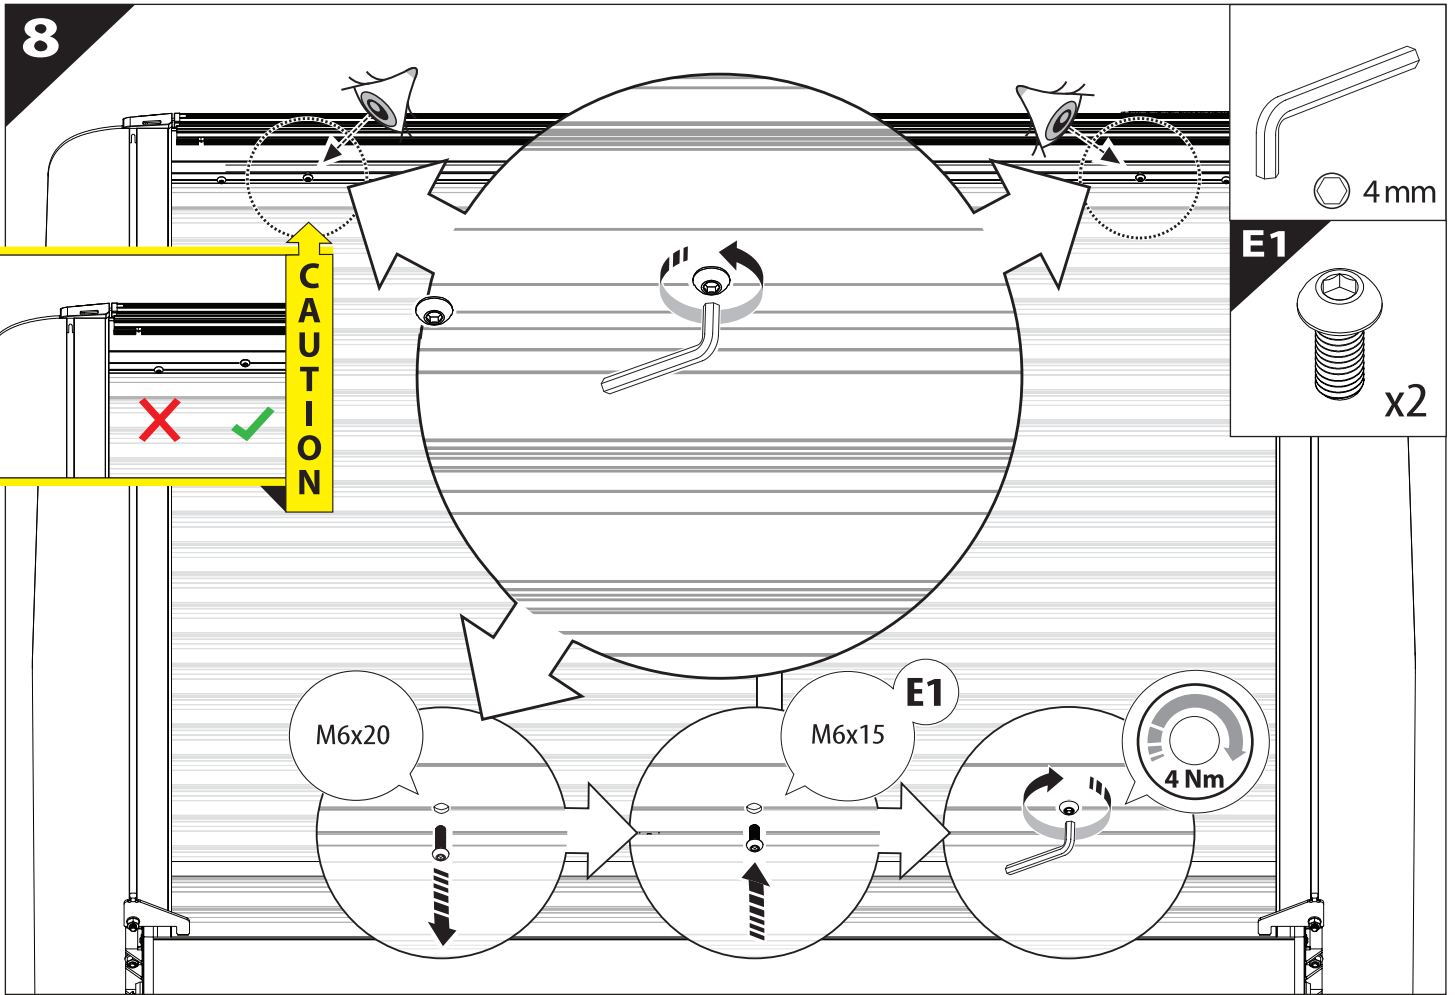

8

M6x20

M6x15

E1

4 Nm

9

D2

M6x20

E2

4 Nm