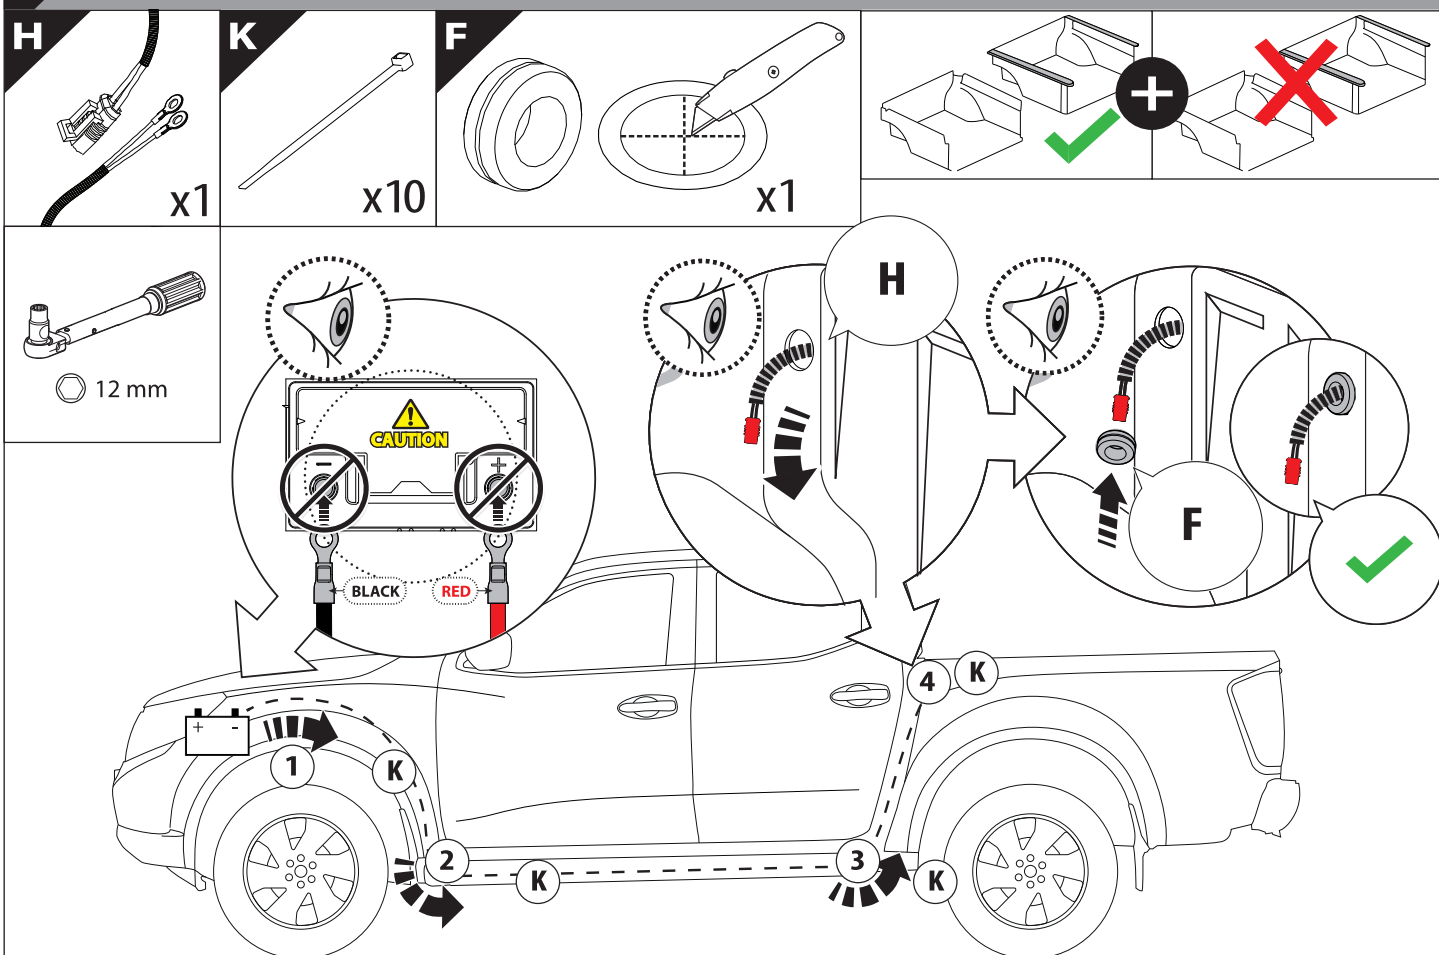

25 Only to be installed by authorized personnel