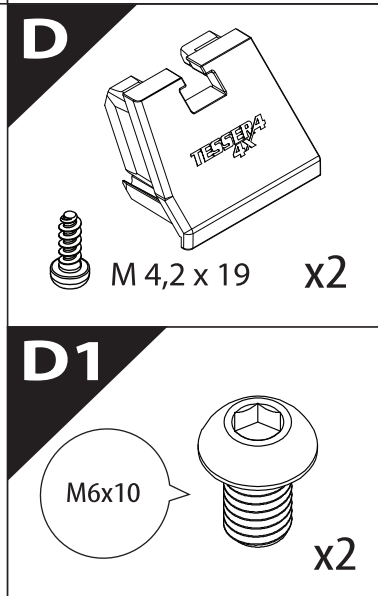

Tessera Roll+

Basic Version + ⚡ E-KIT

Installation Manual

PART NUMBER(S)	Model Year
TESS-1401 ROL+E-KIT	VW Amarok 2010-2021
Cab(s)	Installation Time / Weight
Double Cab	40-60 minutes / 53-57 kg

M2

x1

N

x4

E2

4 Nm

x2

TESSERA
4X

21

X:520mm Y:300mm

C: 520mm D:200mm

23. 2

X'

X

37

CAUTION !

X

X'

38

X:1100mm Y:200mm