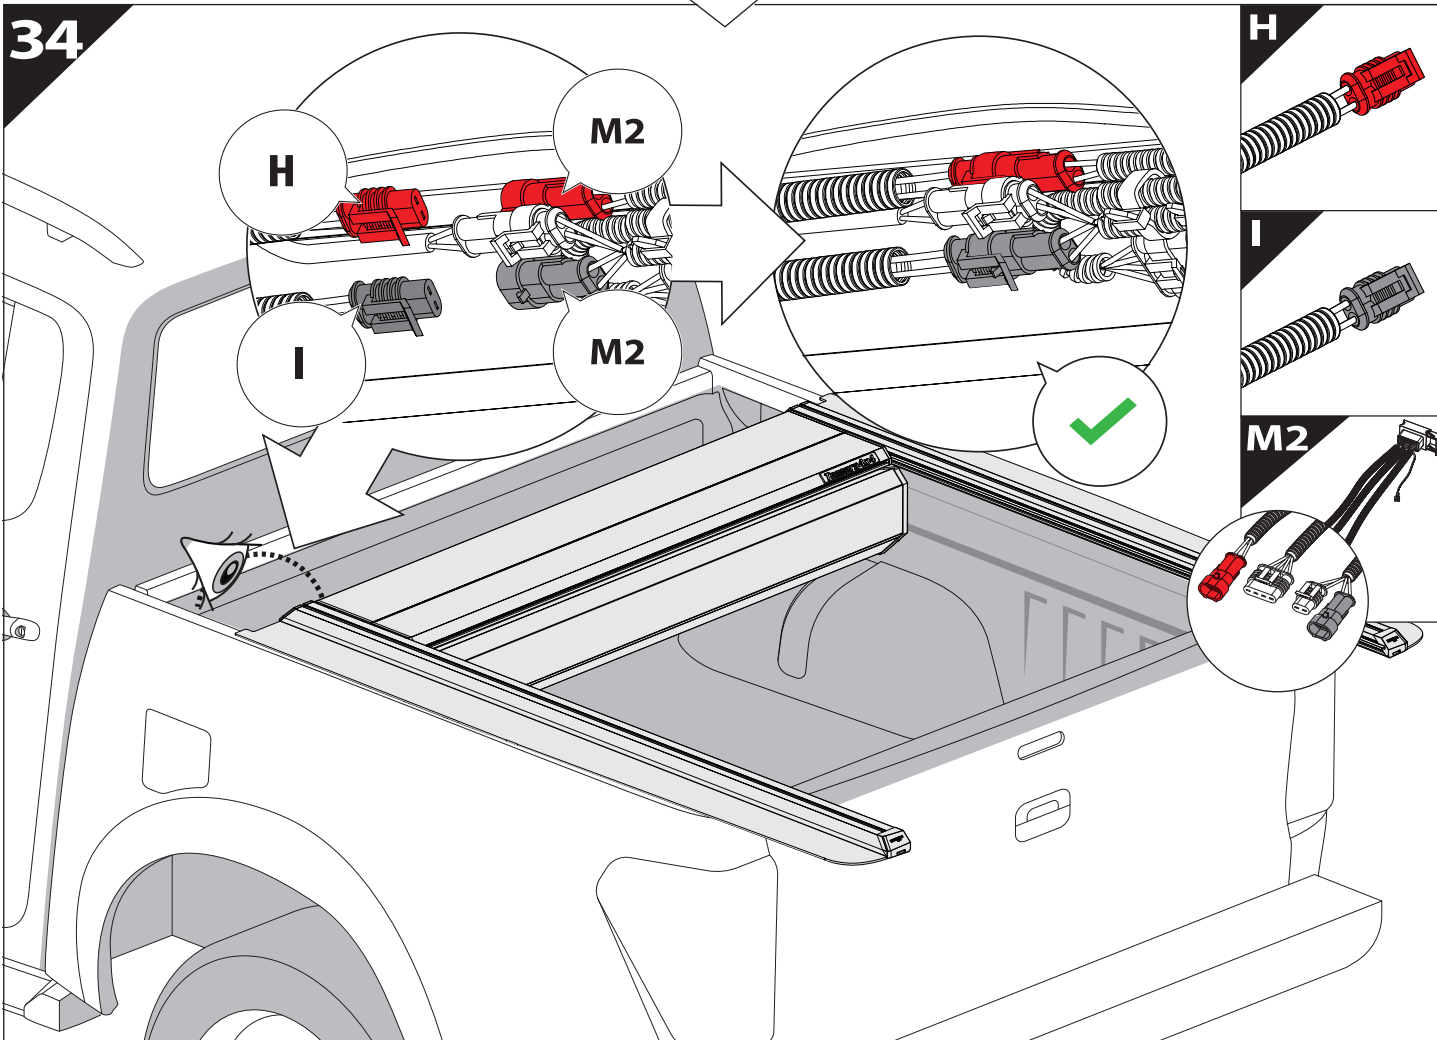

28

x2

T30

	CAR		TESSERA ROLL+
BEAM		↔	
STOP		↔	

29

35

G

36