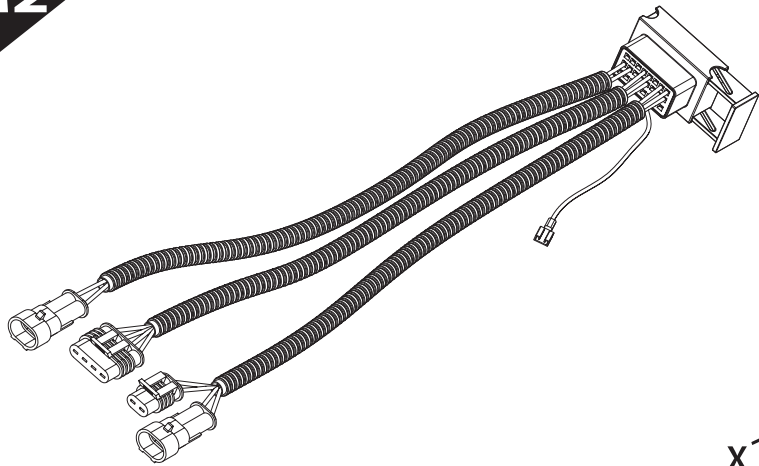

Tessera Roll+

Basic Version + ⚡ E-KIT

Installation Manual

PART NUMBER(S)	Model Year
TESS-1401 ROL+E-KIT	VW Amarok 2010-2021
Cab(s)	Installation Time / Weight
Double Cab	40-60 minutes / 53-57 kg

M2

x1

N

x4

28

x2

T30

	CAR		TESSERA ROLL+
BEAM		↔	
STOP		↔	

29

35

G

36

X'

X

37

CAUTION !

X

X'

38

X:1100mm Y:200mm