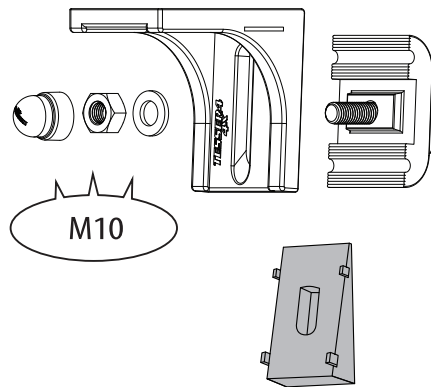

Tessera Roll+

Basic Version + ⚡ E-KIT

Installation Manual

PART NUMBER(S)	Model Year
TESS-1401 ROL+E-KIT	VW Amarok 2010-2021
Cab(s)	Installation Time / Weight
Double Cab	40-60 minutes / 53-57 kg

M2

x1

N

x4

E2

4 Nm

x2

TESSERA
4X

21

X:520mm Y:300mm

C: 520mm D:200mm

23. 2

X'

X

37

CAUTION !

X

X'

38

X:1100mm Y:200mm