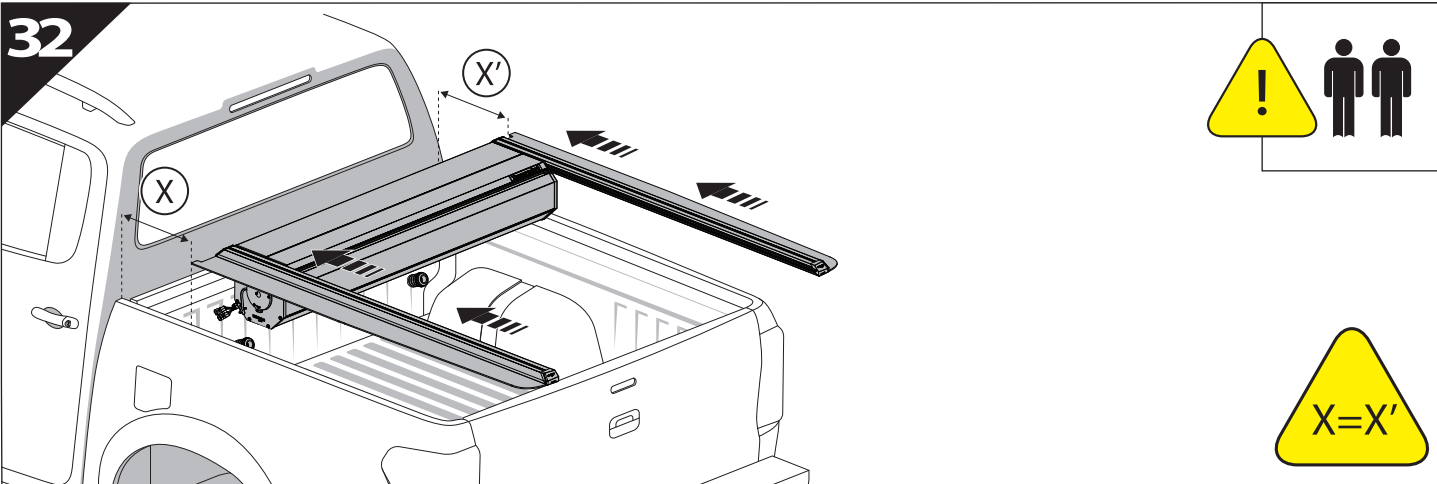

28

x2

T30

	CAR		TESSERA ROLL+
BEAM		↔	
STOP		↔	

29

35

G

36