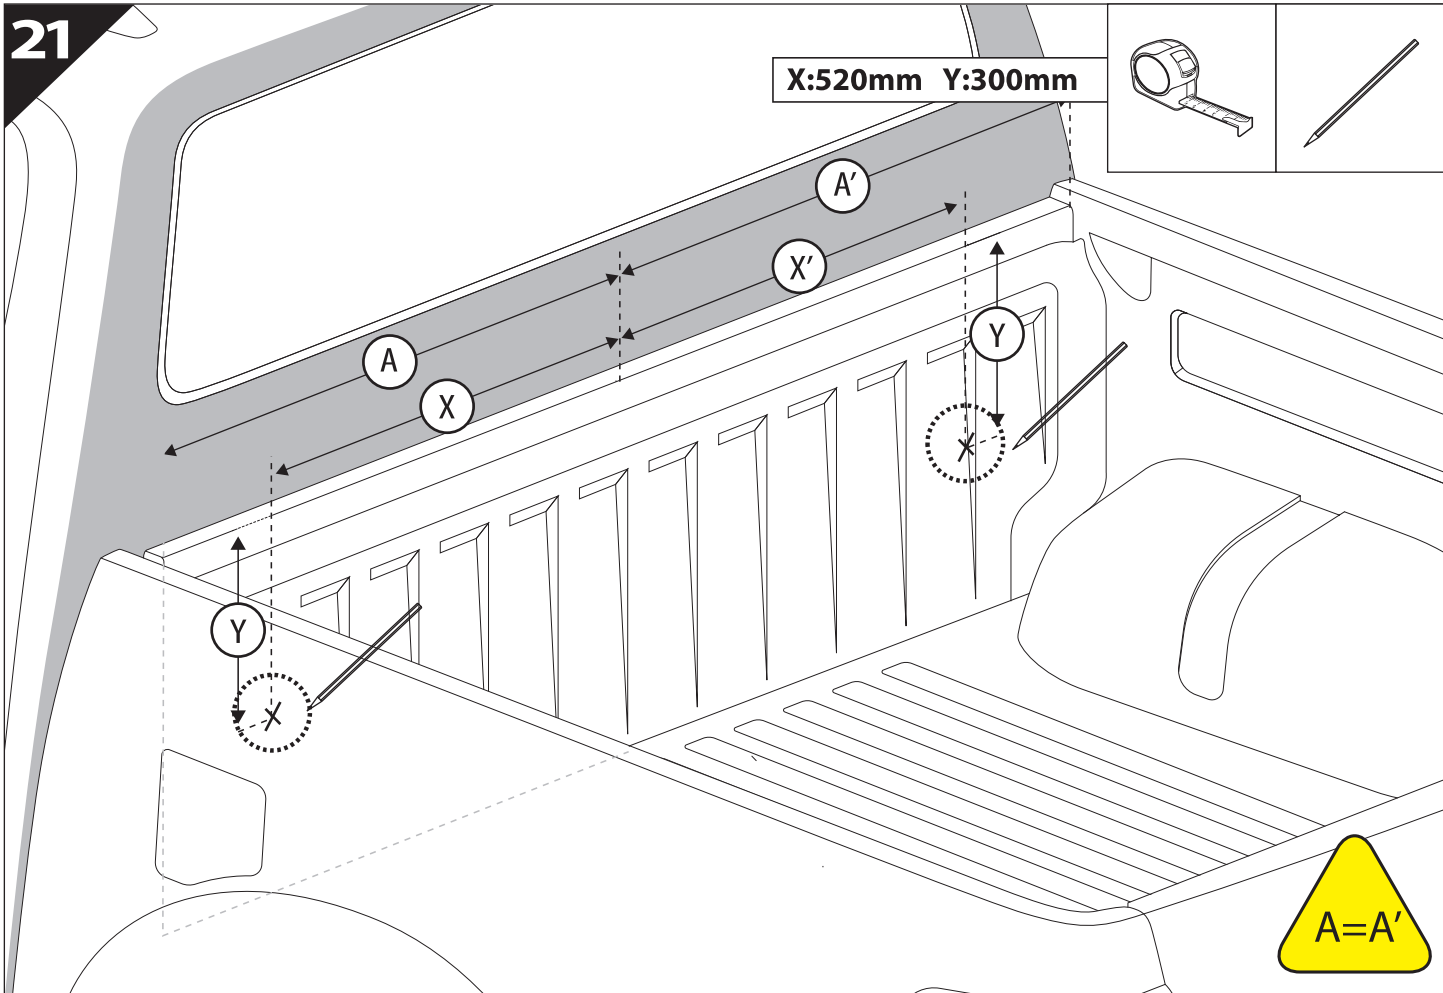

E2

4 Nm

x2

TESSERA
4X

21

X:520mm Y:300mm

C: 520mm D:200mm

23. 2

X'

X

37

CAUTION !

X

X'

38

X:1100mm Y:200mm