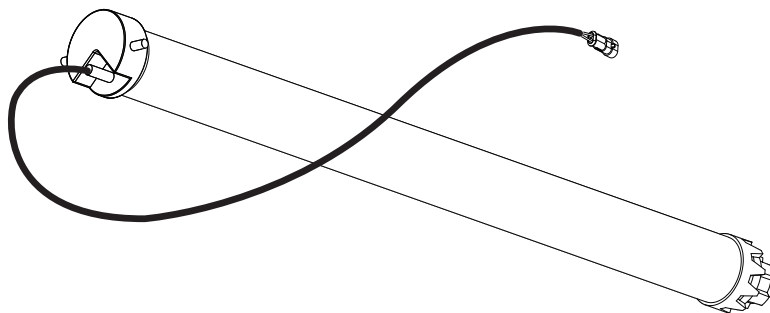

M2

x1

N

x4

O

x1

P

x1

Q

x1

R

x2

S

x2