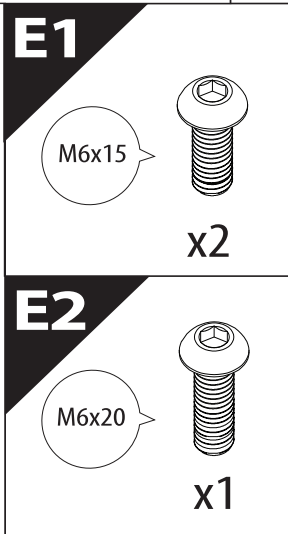

Tessera Roll+

Basic Version + ⚡ E-KIT

Installation Manual

PART NUMBER(S)	Model Year
TESS-1401 ROL+E-KIT	VW Amarok 2010-2021
Cab(s)	Installation Time / Weight
Double Cab	40-60 minutes / 53-57 kg

M2

x1

N

x4

E2

4 Nm

x2

TESSERA
4X

21

X:520mm Y:300mm

C: 520mm D:200mm

23. 2

X'

X

37

CAUTION !

X

X'

38

X:1100mm Y:200mm