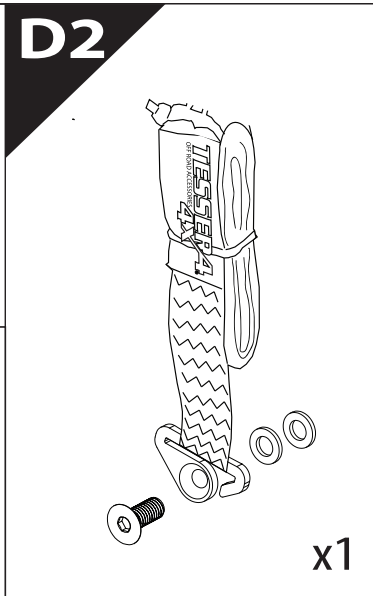

Tessera Roll+

Basic Version + ⚡ E-KIT

Installation Manual

PART NUMBER(S)	Model Year
TESS-1401 ROL+E-KIT	VW Amarok 2010-2021
Cab(s)	Installation Time / Weight
Double Cab	40-60 minutes / 53-57 kg

M2

x1

N

x4

X'

X

37

CAUTION !

X

X'

38

X:1100mm Y:200mm