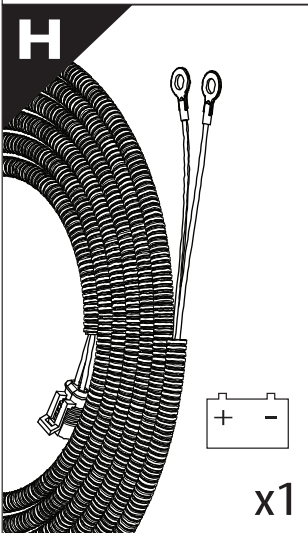

Tessera Roll+

Basic Version + ⚡ E-KIT

Installation Manual

PART NUMBER(S)	Model Year
TESS-1401 ROL+E-KIT	VW Amarok 2010-2021
Cab(s)	Installation Time / Weight
Double Cab	40-60 minutes / 53-57 kg

M2

x1

N

x4

X'

X

37

CAUTION !

X

X'

38

X:1100mm Y:200mm