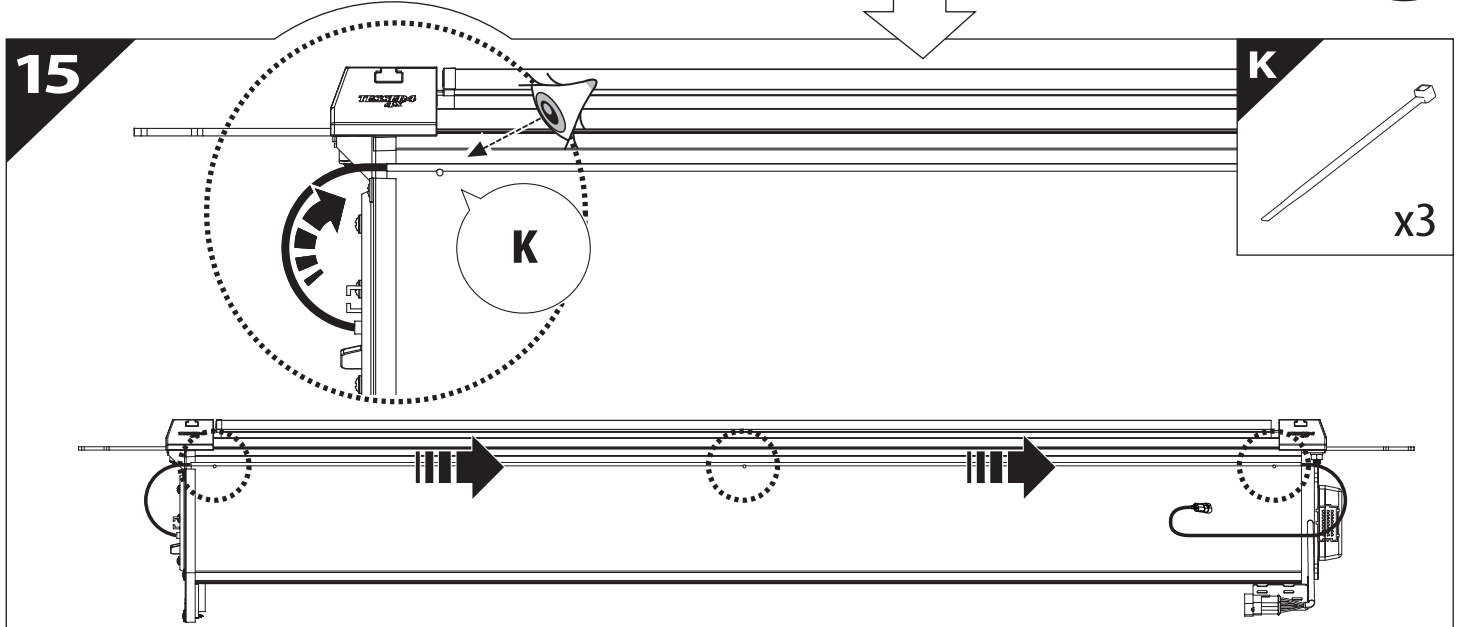

E2

4 Nm

x2

TESSERA
4X

21

X:520mm Y:300mm

C: 520mm D:200mm

23. 2

X'

X

37

CAUTION !

X

X'

38

X:1100mm Y:200mm