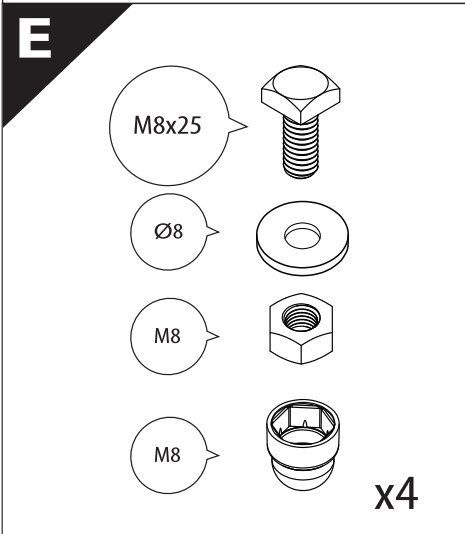

Tessera Roll+

Basic Version + ⚡ E-KIT

Installation Manual

PART NUMBER(S)	Model Year
TESS-1401 ROL+E-KIT	VW Amarok 2010-2021
Cab(s)	Installation Time / Weight
Double Cab	40-60 minutes / 53-57 kg

M2

x1

N

x4

E2

4 Nm

x2

TESSERA
4X

21

X:520mm Y:300mm

C: 520mm D:200mm

23. 2

28

x2

T30

	CAR		TESSERA ROLL+
BEAM		↔	
STOP		↔	

29

35

G

36

X'

X

37

CAUTION !

X

X'

38

X:1100mm Y:200mm