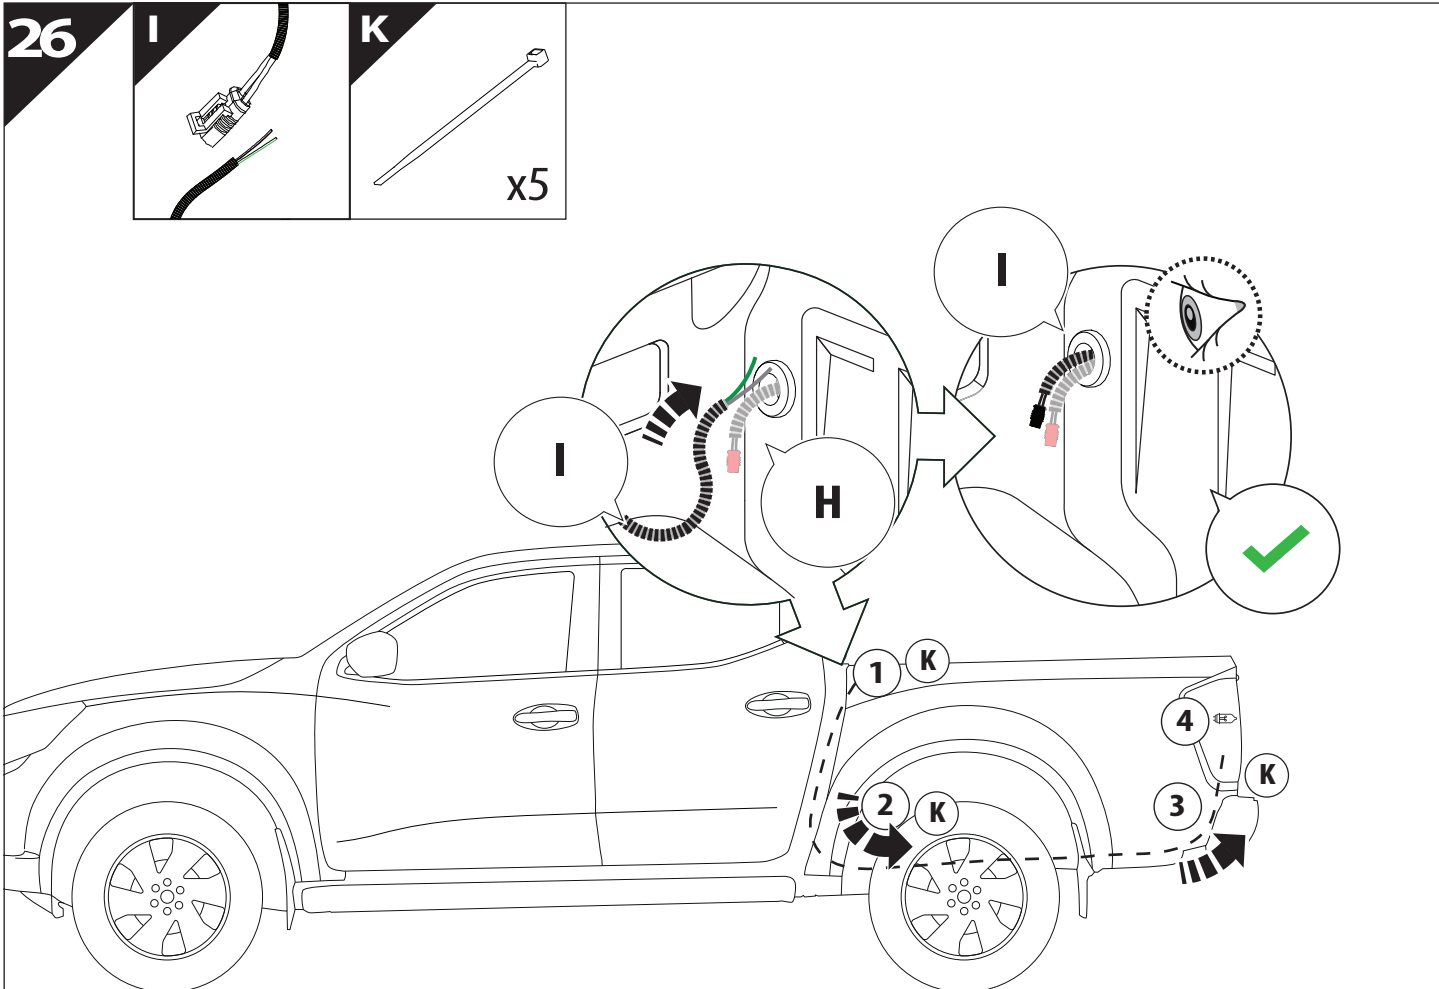

21

X:590mm Y:350mm

22

23

28

	CAR			TESSERA ROLL+	
BEAM	Orange square	Orange square	Orange square	↔	Grey rectangle
BRAKE	Green square	Green square	Green square	↔	Green rectangle

29

36