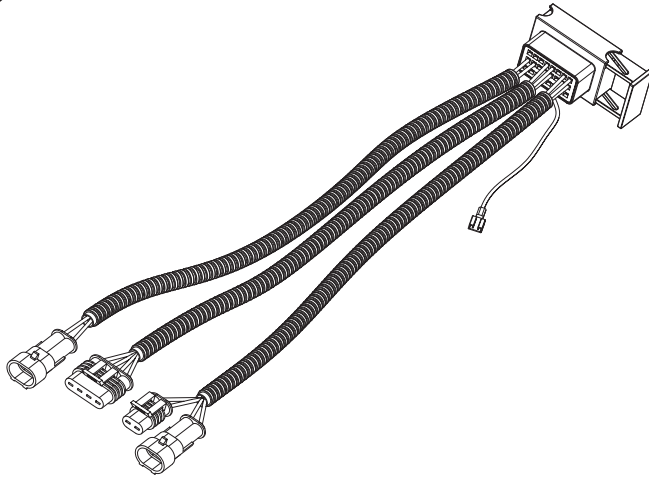

M2

x1

N

x1

O

x1

P

x1

Q

x6

R

x2

S

x2