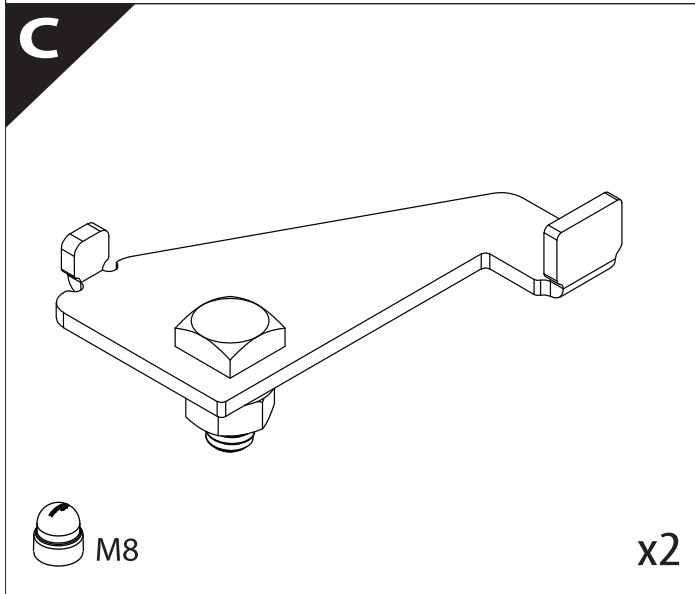

Tessera Roll+

Basic Version + ⚡ E-KIT

Installation Manual

PART NUMBER(S)	Model Year
TESS 1424 ROLL+E-KIT	Dodge Ram 1500 2009 -> 2018 & 2019+
TESS 14241 ROLL+ E-KIT	Dodge Ram 1500 2002 -> 2008 & 2009 -> 2018 & 2019+
Cab(s)	Installation Time / Weight
Short Bed 5.7" & Standard Bed 6.4"	40-60 minutes / 53-57 kg