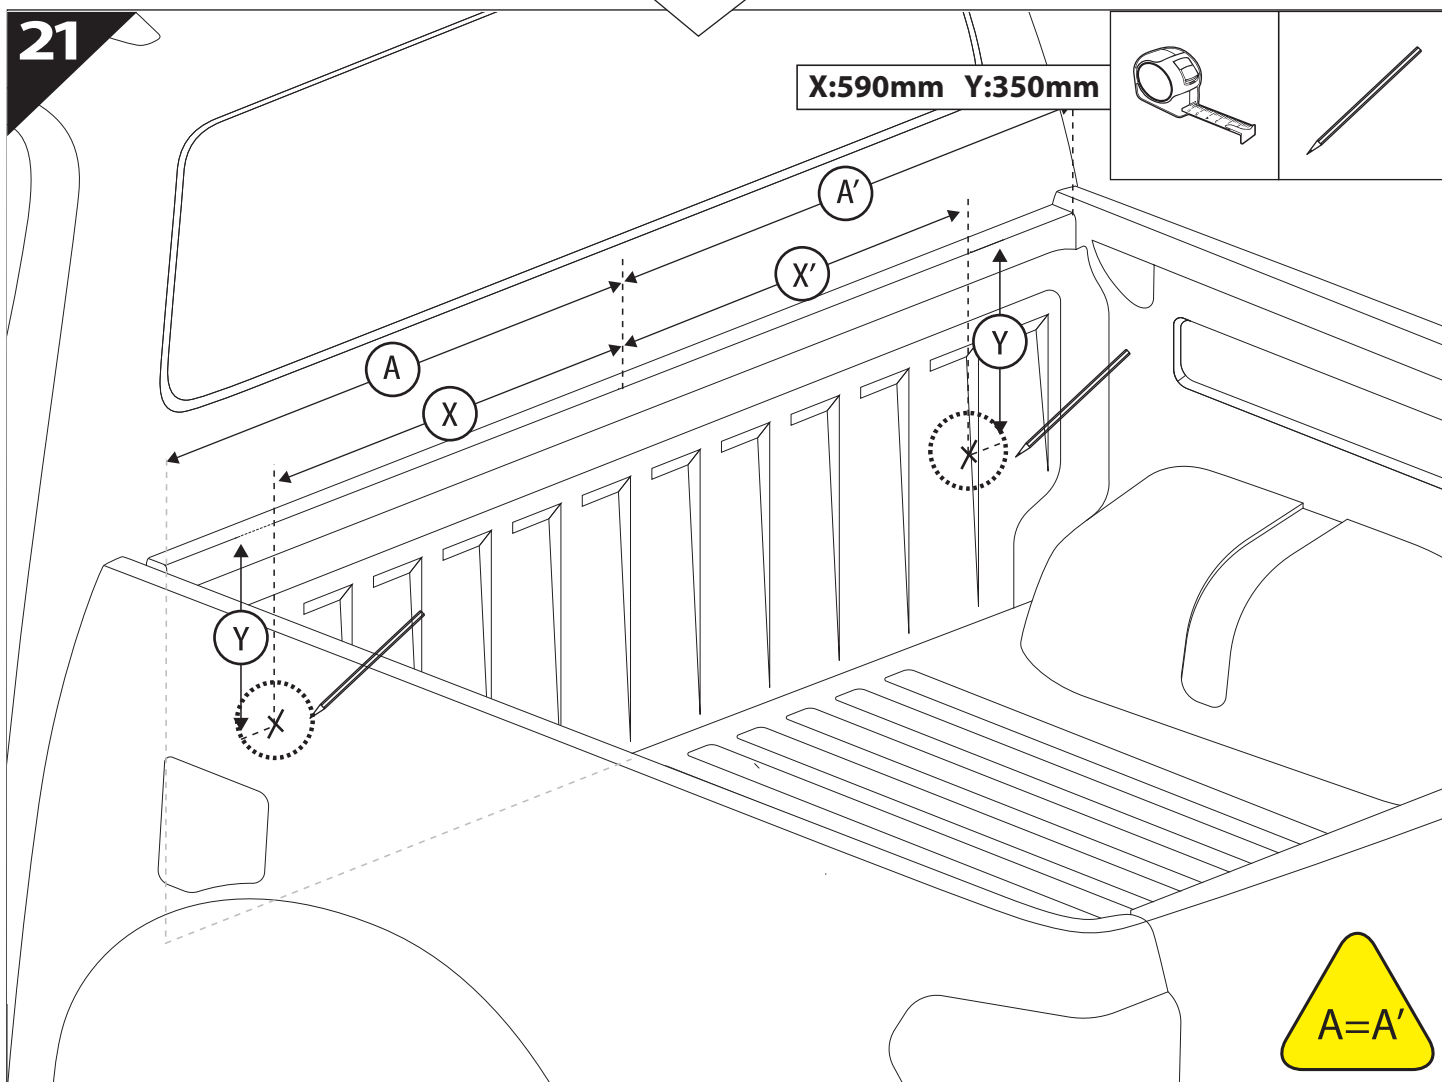

21

X:590mm Y:350mm

22

23

28

	CAR			TESSERA ROLL+	
BEAM	Orange square	Orange square	Orange square	↔	Grey rectangle
BRAKE	Green square	Green square	Green square	↔	Green rectangle

29

36