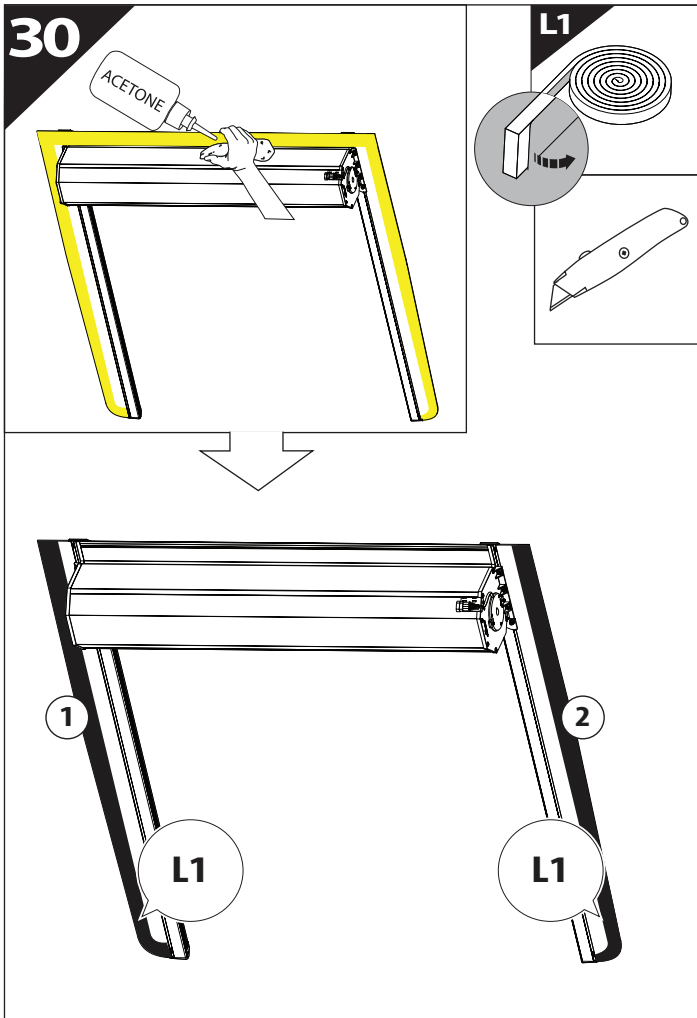

21

X:590mm Y:350mm

22

23

28

	CAR			TESSERA ROLL+	
BEAM	Orange square	Orange square	Orange square	↔	Grey rectangle
BRAKE	Green square	Green square	Green square	↔	Green rectangle

29

36