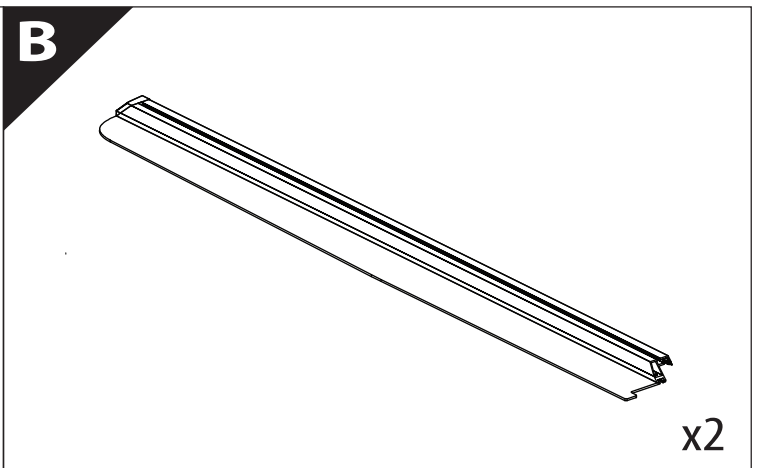

Tessera Roll+

Basic Version + ⚡ E-KIT

Installation Manual

PART NUMBER(S)	Model Year
TESS 1424 ROLL+E-KIT	Dodge Ram 1500 2009 -> 2018 & 2019+
TESS 14241 ROLL+ E-KIT	Dodge Ram 1500 2002 -> 2008 & 2009 -> 2018 & 2019+
Cab(s)	Installation Time / Weight
Short Bed 5.7" & Standard Bed 6.4"	40-60 minutes / 53-57 kg