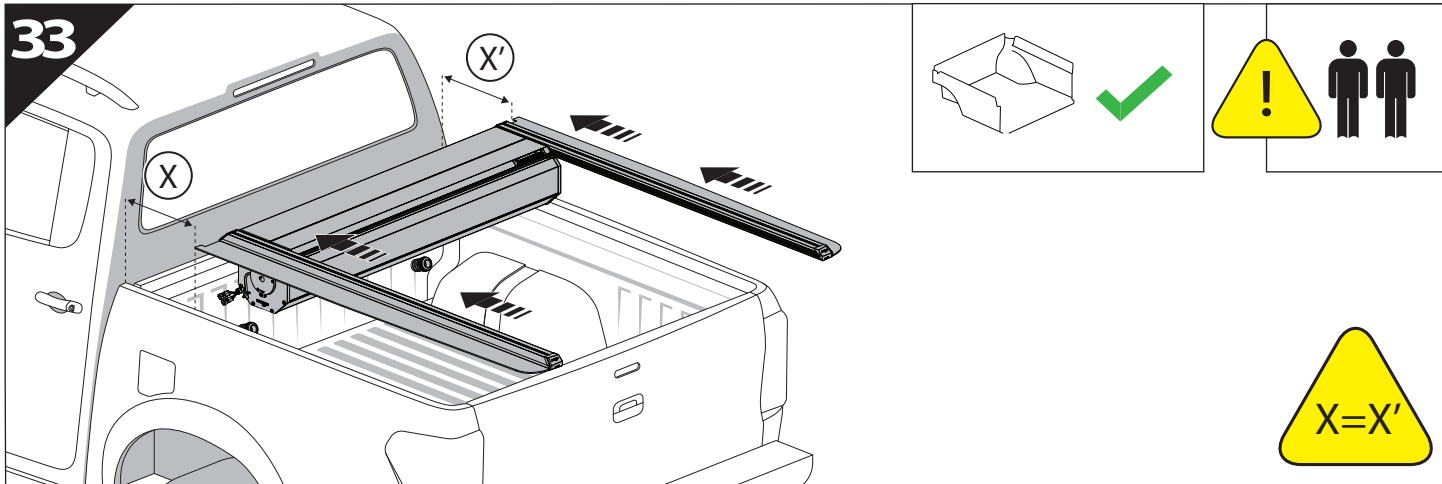

21

X:590mm Y:350mm

22

23

28

	CAR			TESSERA ROLL+	
BEAM	Orange square	Orange square	Orange square	↔	Grey rectangle
BRAKE	Green square	Green square	Green square	↔	Green rectangle

29

36