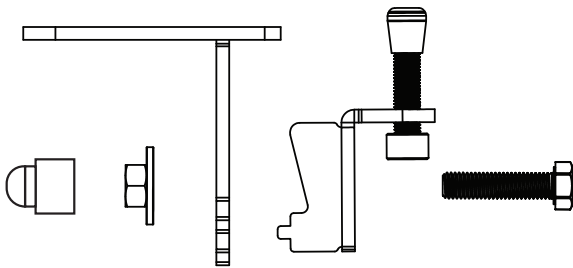

M2

x1

N

x1

O

x1

P

x1

Q

x6

R

x2

S

x2