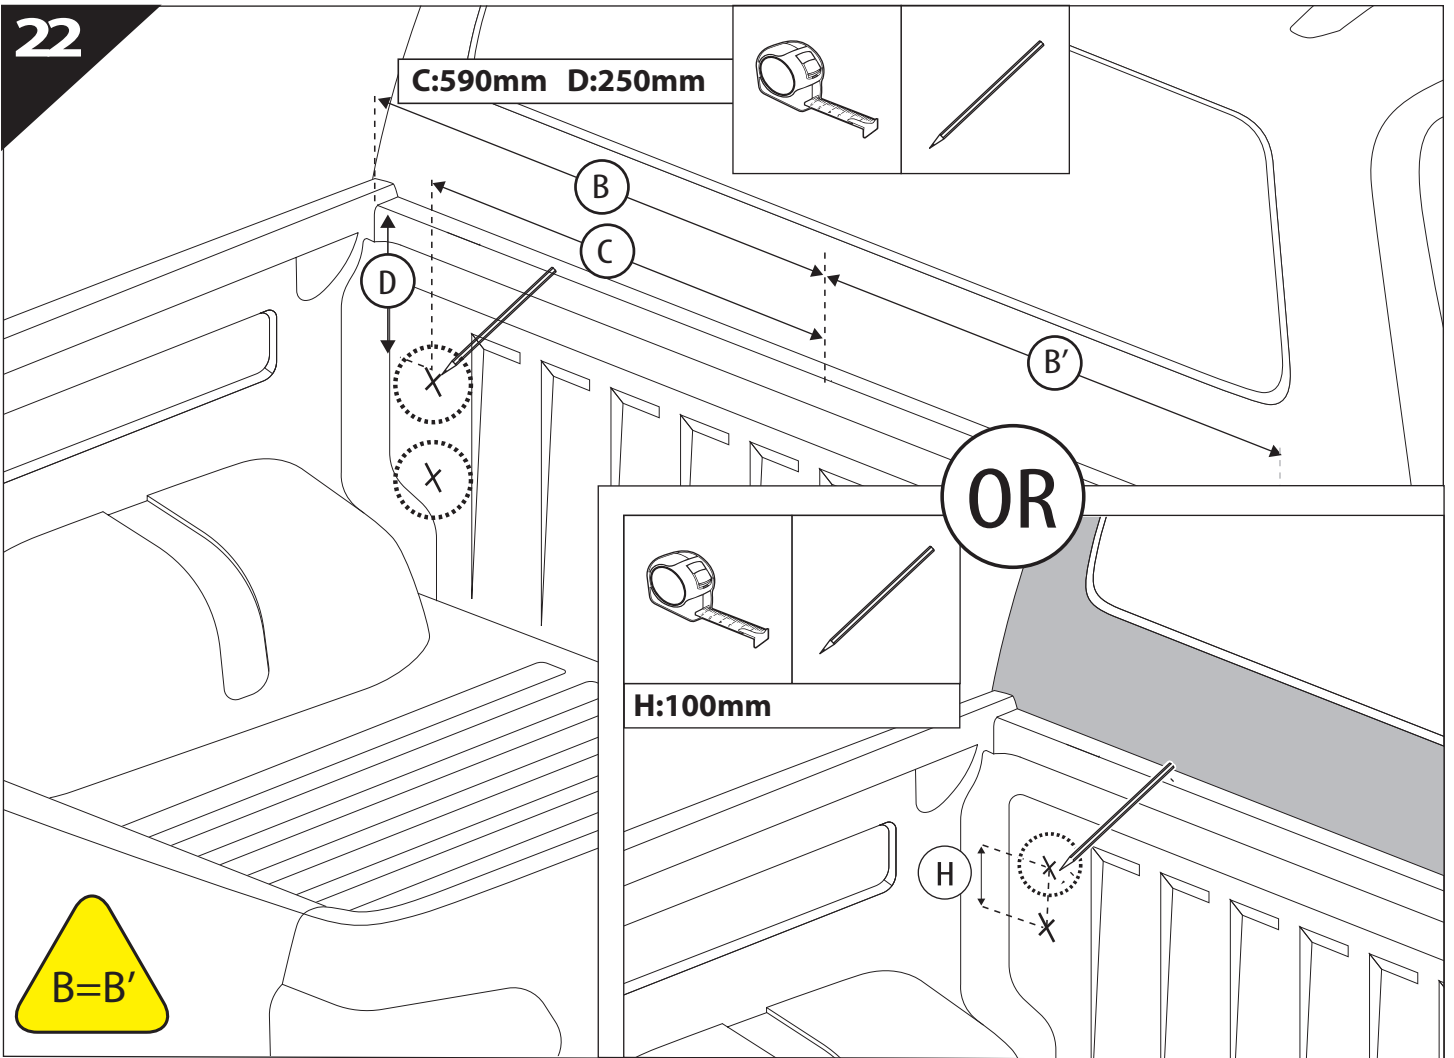

21

X:590mm Y:350mm

22

23

28

	CAR			TESSERA ROLL+	
BEAM	Orange square	Orange square	Orange square	↔	Grey rectangle
BRAKE	Green square	Green square	Green square	↔	Green rectangle

29

36