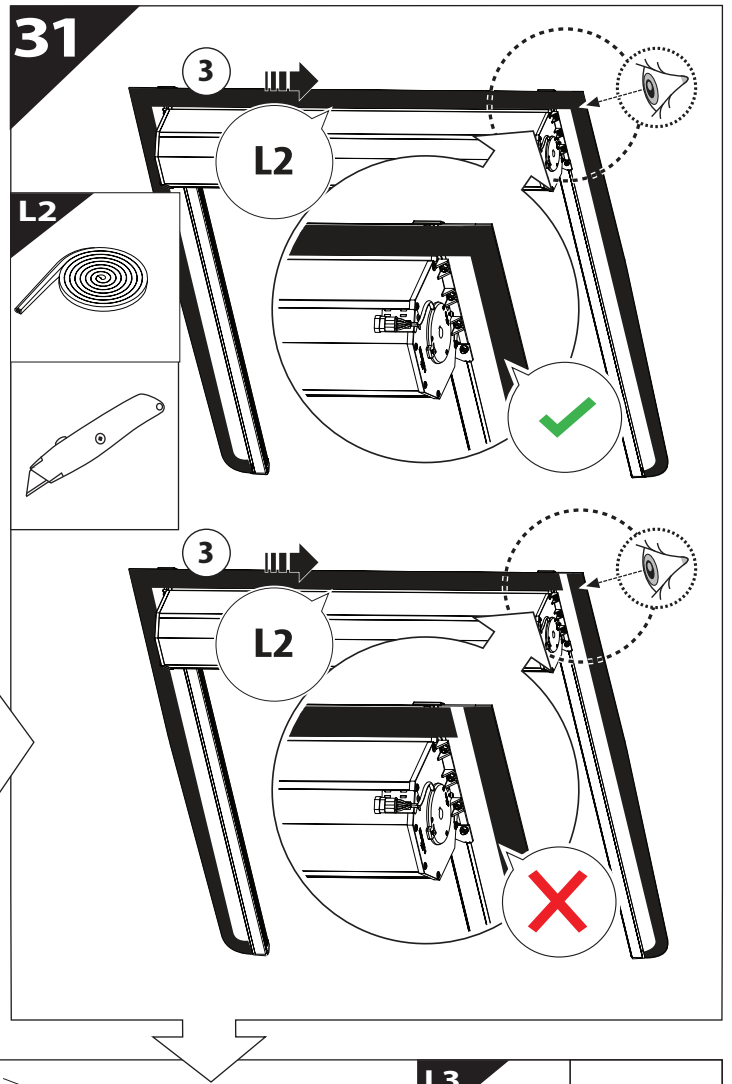

21

X:590mm Y:350mm

22

23

28

	CAR			TESSERA ROLL+	
BEAM	Orange square	Orange square	Orange square	↔	Grey rectangle
BRAKE	Green square	Green square	Green square	↔	Green rectangle

29

36