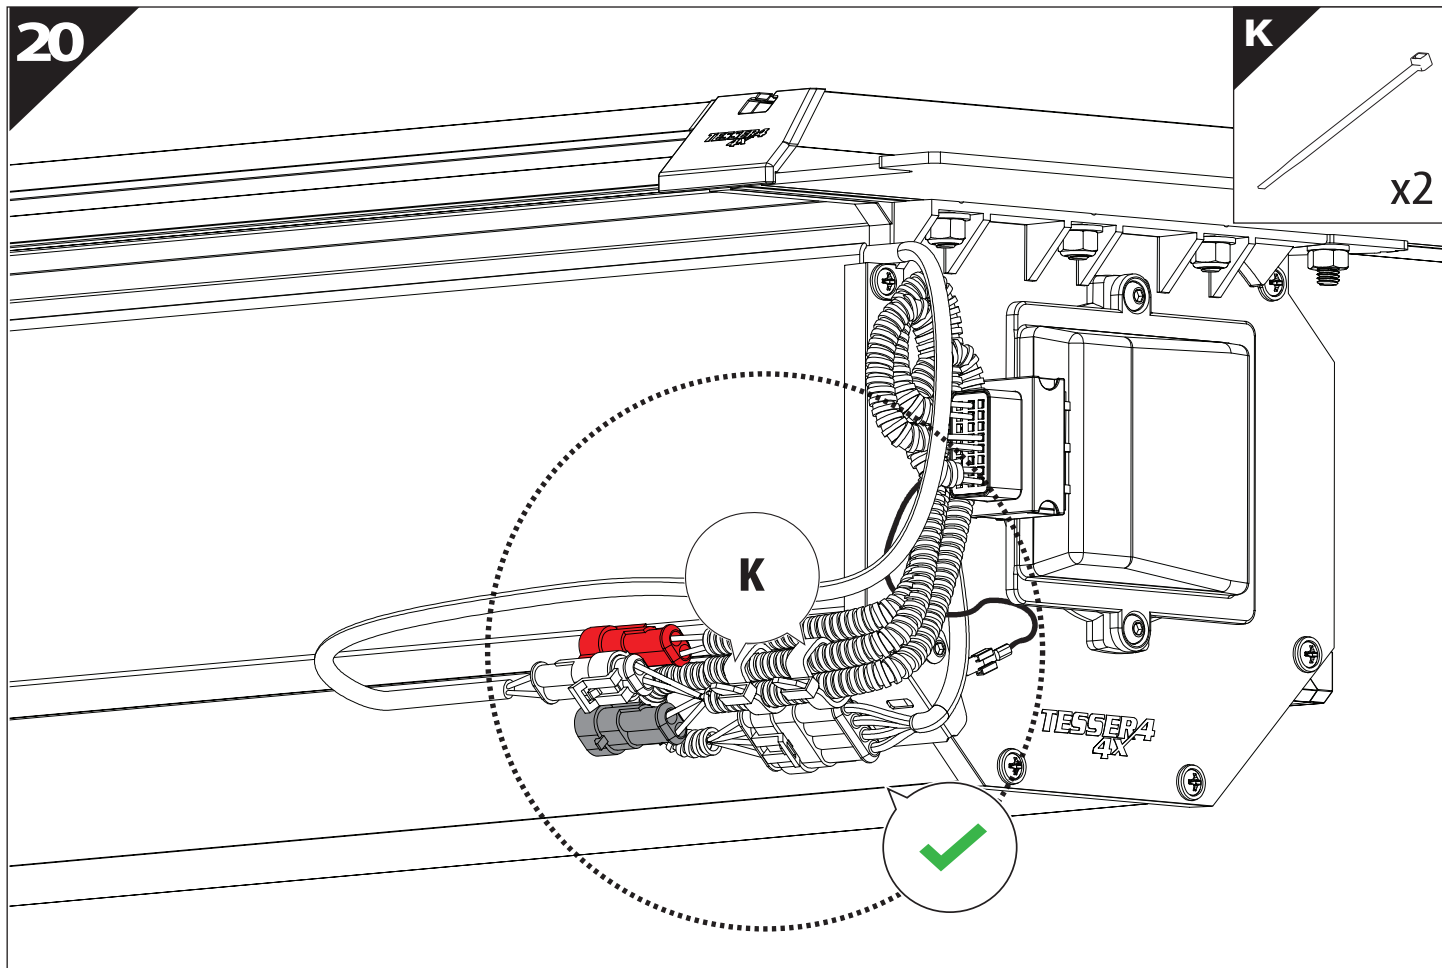

21

X:590mm Y:350mm

22

23

28

	CAR			TESSERA ROLL+	
BEAM	Orange square	Orange square	Orange square	↔	Grey rectangle
BRAKE	Green square	Green square	Green square	↔	Green rectangle

29

36