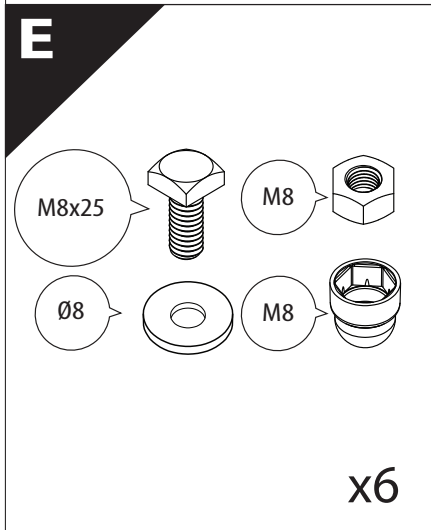

Tessera Roll+

Basic Version + ⚡ E-KIT

Installation Manual

PART NUMBER(S)	Model Year
TESS 1424 ROLL+E-KIT	Dodge Ram 1500 2009 -> 2018 & 2019+
TESS 14241 ROLL+ E-KIT	Dodge Ram 1500 2002 -> 2008 & 2009 -> 2018 & 2019+
Cab(s)	Installation Time / Weight
Short Bed 5.7" & Standard Bed 6.4"	40-60 minutes / 53-57 kg