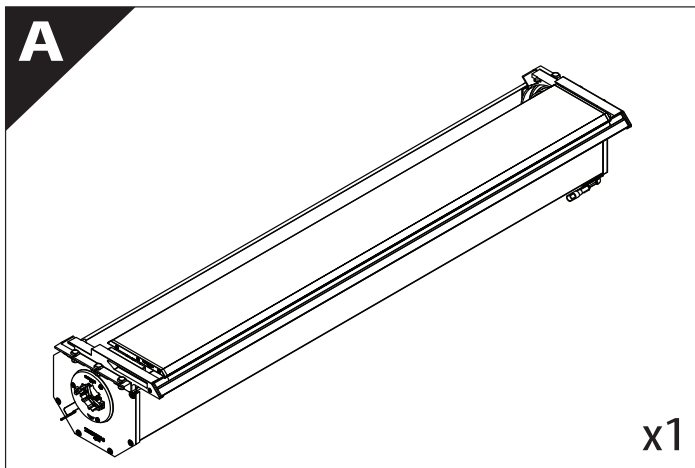

Tessera Roll+

Basic Version + ⚡ E-KIT

Installation Manual

PART NUMBER(S)	Model Year
TESS 1424 ROLL+E-KIT	Dodge Ram 1500 2009 -> 2018 & 2019+
TESS 14241 ROLL+ E-KIT	Dodge Ram 1500 2002 -> 2008 & 2009 -> 2018 & 2019+
Cab(s)	Installation Time / Weight
Short Bed 5.7" & Standard Bed 6.4"	40-60 minutes / 53-57 kg