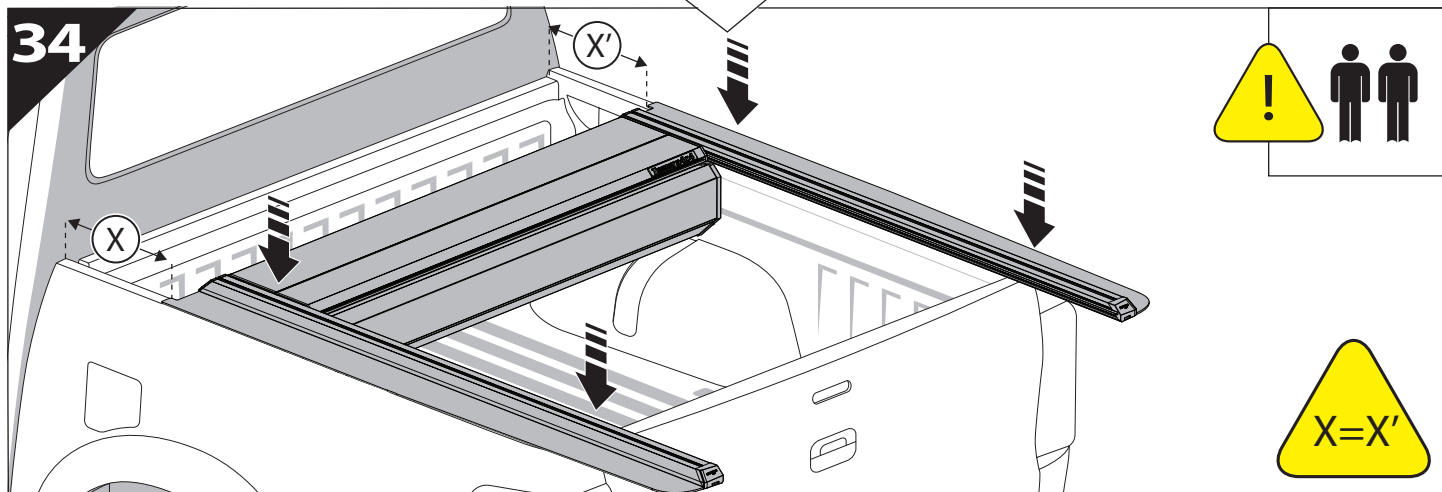

21

X:590mm Y:350mm

22

23

28

	CAR			TESSERA ROLL+	
BEAM	Orange square	Orange square	Orange square	↔	Grey rectangle
BRAKE	Green square	Green square	Green square	↔	Green rectangle

29

36