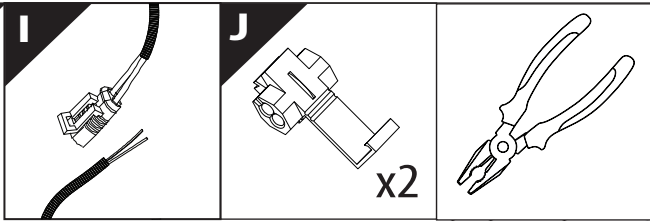

21

X:590mm Y:350mm

22

23

28

	CAR			TESSERA ROLL+	
BEAM	Orange square	Orange square	Orange square	↔	Grey rectangle
BRAKE	Green square	Green square	Green square	↔	Green rectangle

29

36