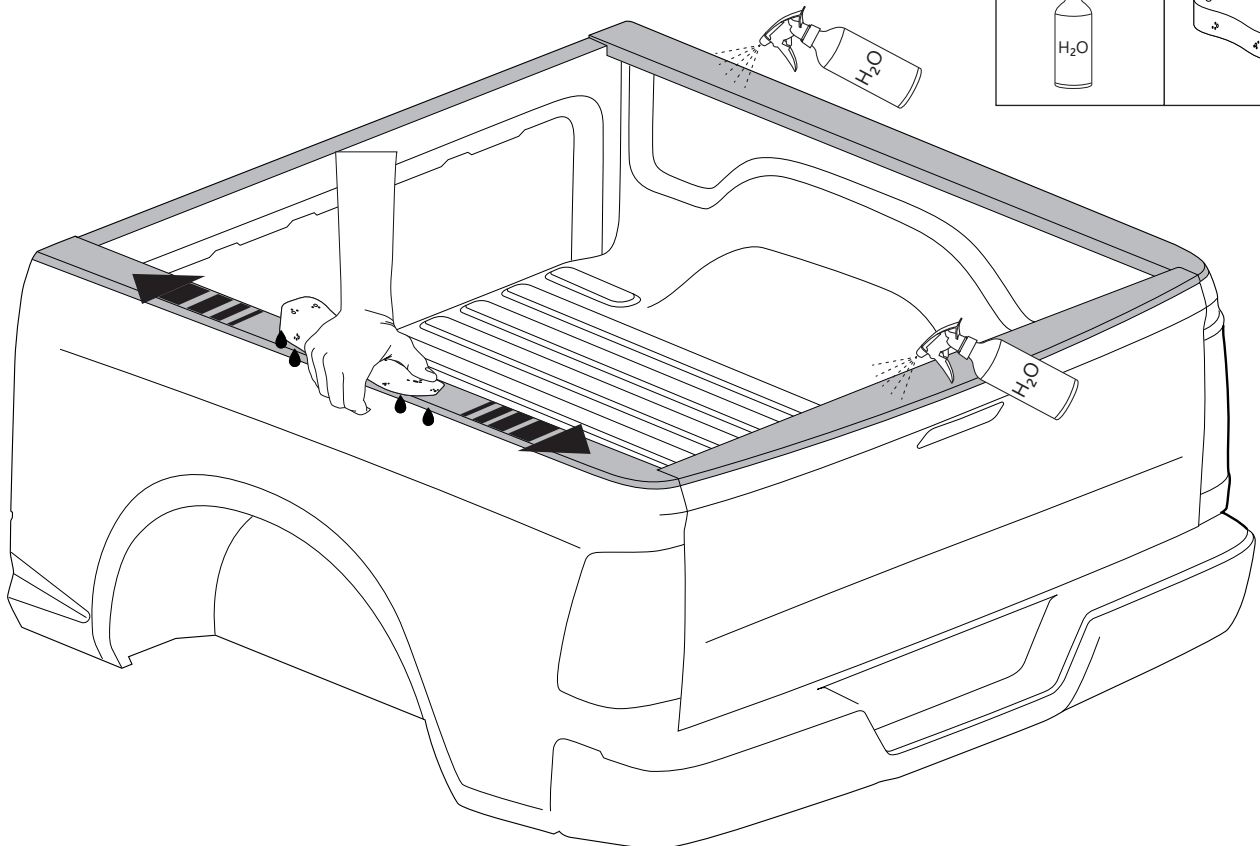

21

X:590mm Y:350mm

22

23

28

	CAR			TESSERA ROLL+	
BEAM	Orange square	Orange square	Orange square	↔	Grey rectangle
BRAKE	Green square	Green square	Green square	↔	Green rectangle

29

36