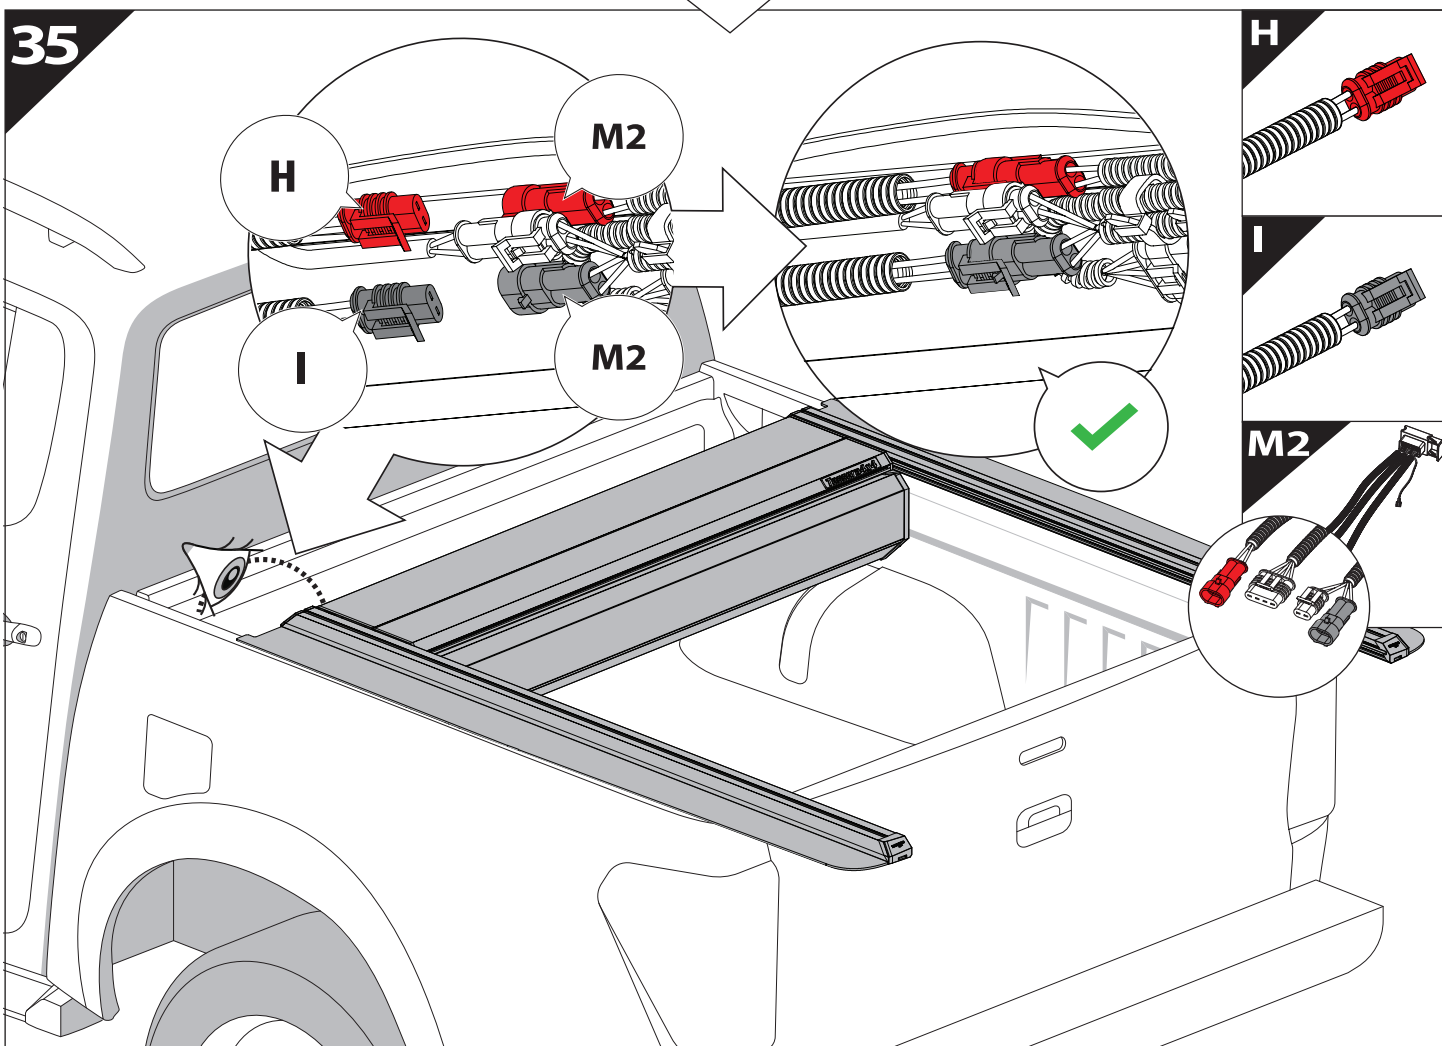

21

X:590mm Y:350mm

22

23

28

	CAR			TESSERA ROLL+	
BEAM	Orange square	Orange square	Orange square	↔	Grey rectangle
BRAKE	Green square	Green square	Green square	↔	Green rectangle

29

36