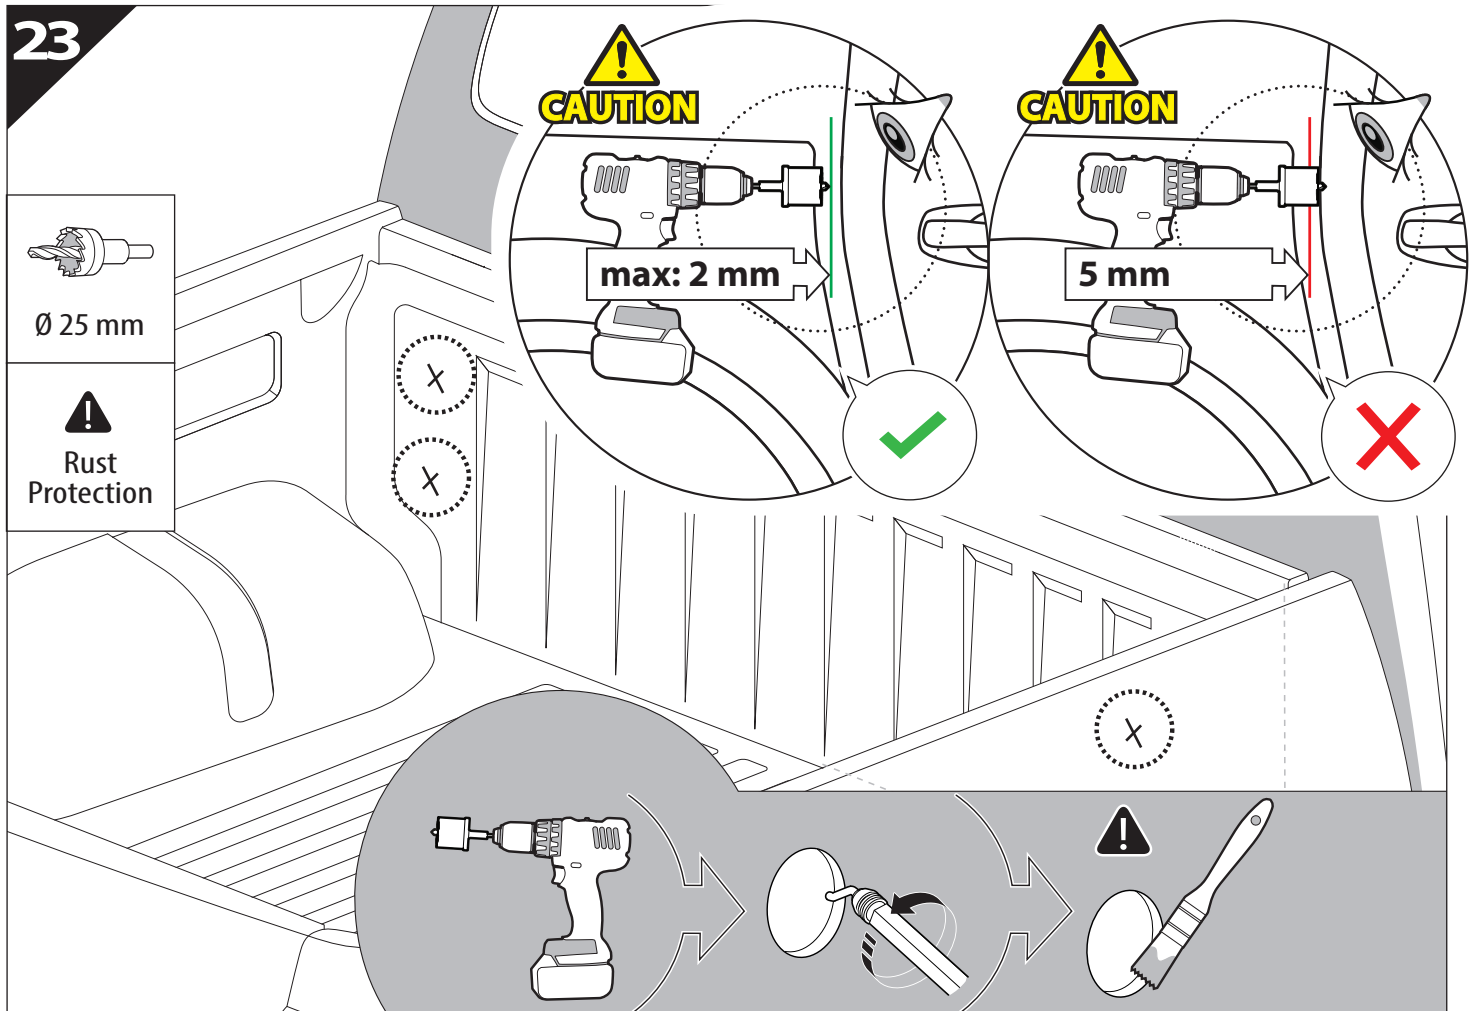

21

X:590mm Y:350mm

22

23

28

	CAR			TESSERA ROLL+	
BEAM	Orange square	Orange square	Orange square	↔	Grey rectangle
BRAKE	Green square	Green square	Green square	↔	Green rectangle

29

36