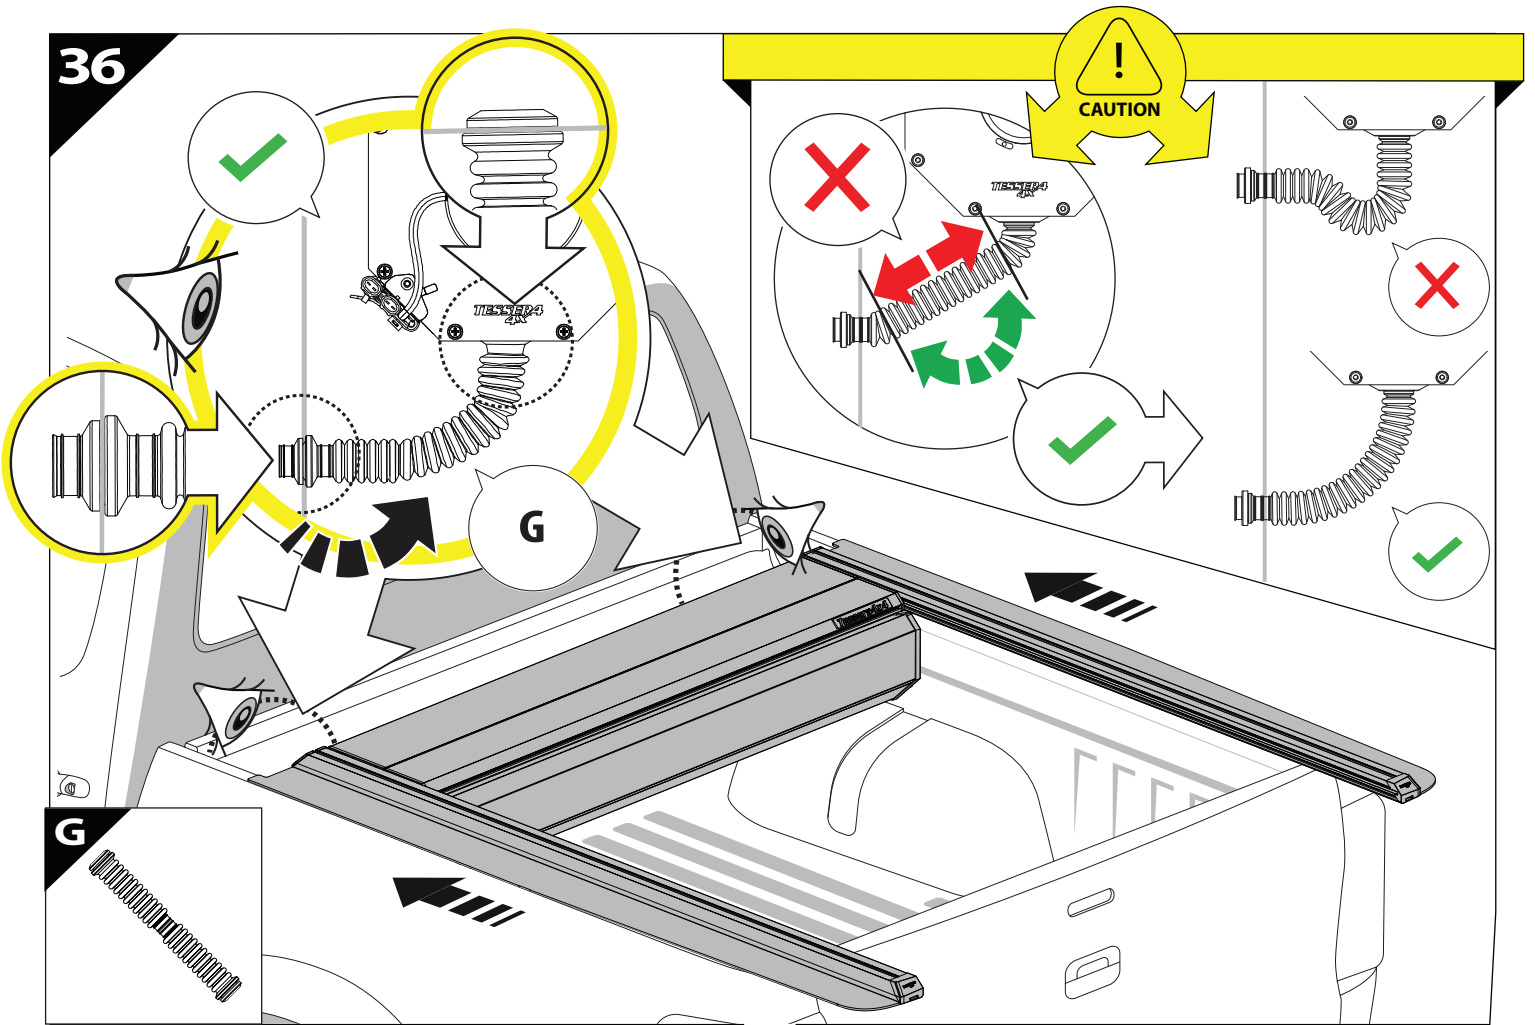

21

X:590mm Y:350mm

22

23

28

	CAR			TESSERA ROLL+	
BEAM	Orange square	Orange square	Orange square	↔	Grey rectangle
BRAKE	Green square	Green square	Green square	↔	Green rectangle

29

36