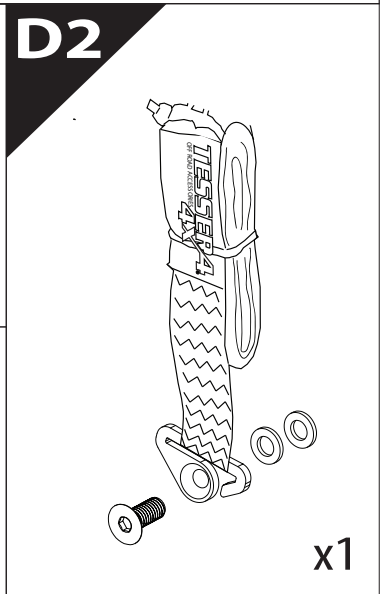

Tessera Roll+

Basic Version + ⚡ E-KIT

Installation Manual

PART NUMBER(S)	Model Year
TESS 1424 ROLL+E-KIT	Dodge Ram 1500 2009 -> 2018 & 2019+
TESS 14241 ROLL+ E-KIT	Dodge Ram 1500 2002 -> 2008 & 2009 -> 2018 & 2019+
Cab(s)	Installation Time / Weight
Short Bed 5.7" & Standard Bed 6.4"	40-60 minutes / 53-57 kg