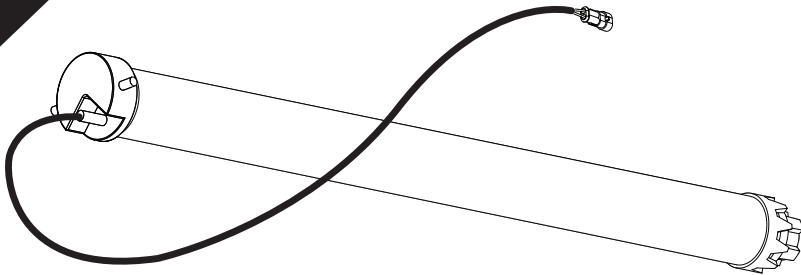

M2

x1

N

x1

O

x1

P

x1

Q

x6

R

x2

S

x2