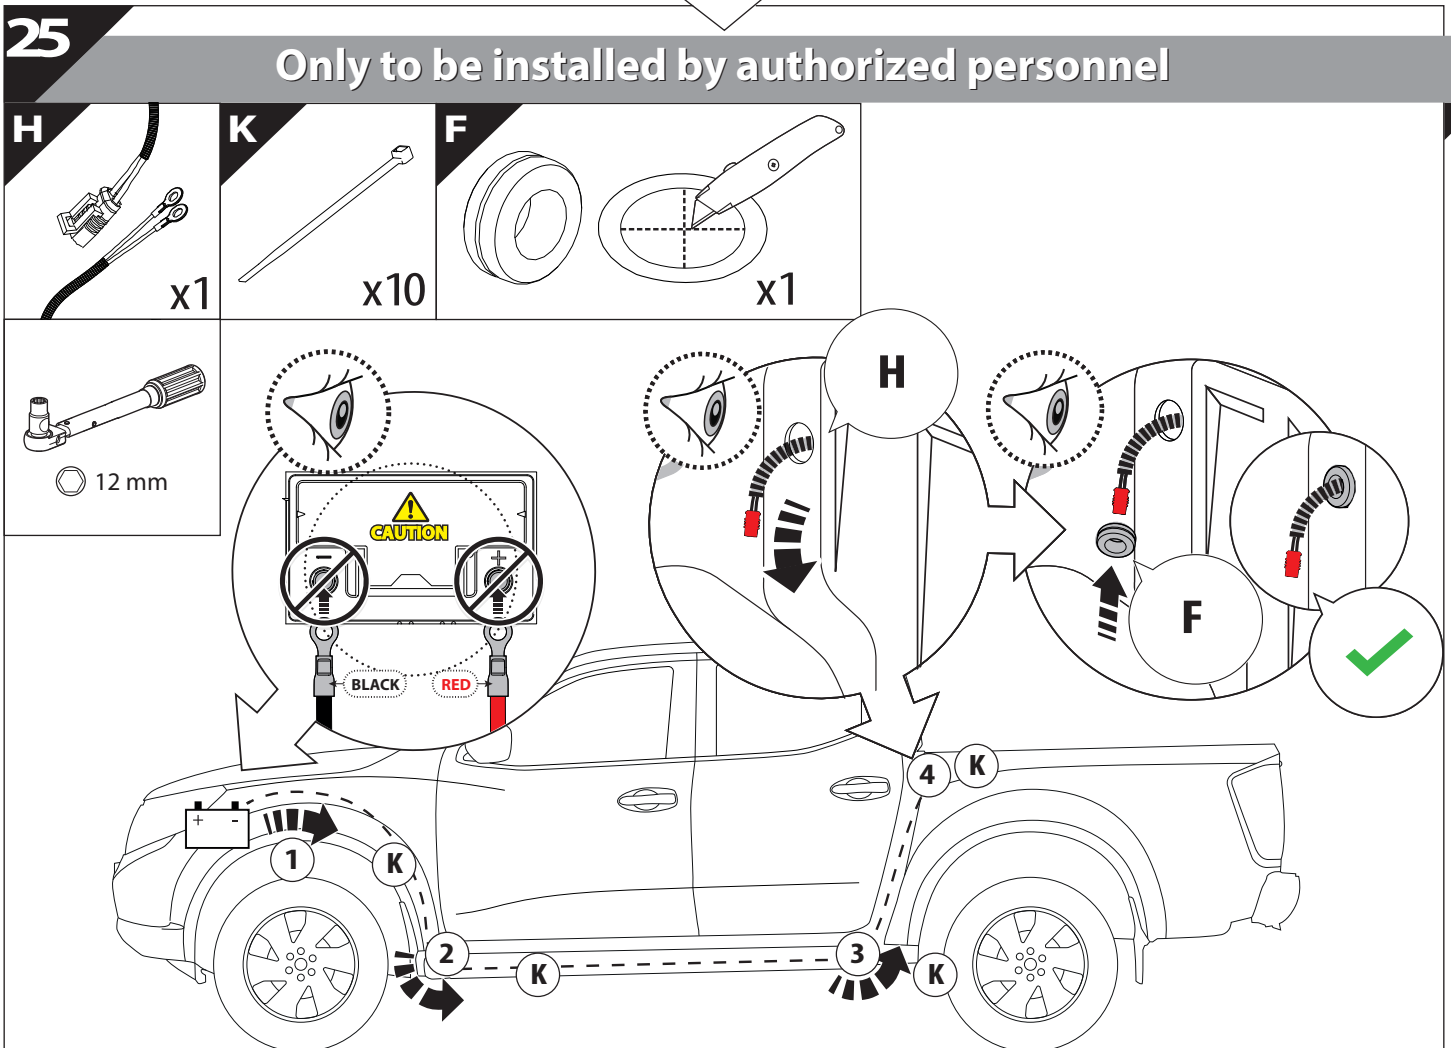

21

X:590mm Y:350mm

22

23

28

	CAR			TESSERA ROLL+	
BEAM	Orange square	Orange square	Orange square	↔	Grey rectangle
BRAKE	Green square	Green square	Green square	↔	Green rectangle

29

36