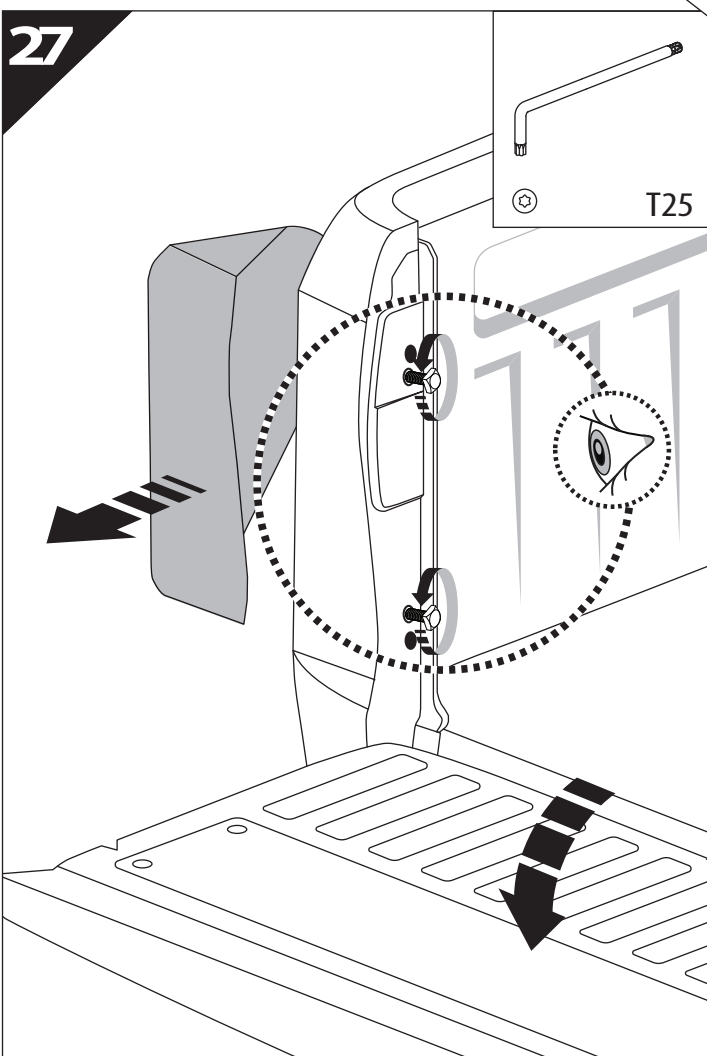

21

X:590mm Y:350mm

22

23

28

	CAR			TESSERA ROLL+	
BEAM	Orange square	Orange square	Orange square	↔	Grey rectangle
BRAKE	Green square	Green square	Green square	↔	Green rectangle

29

36