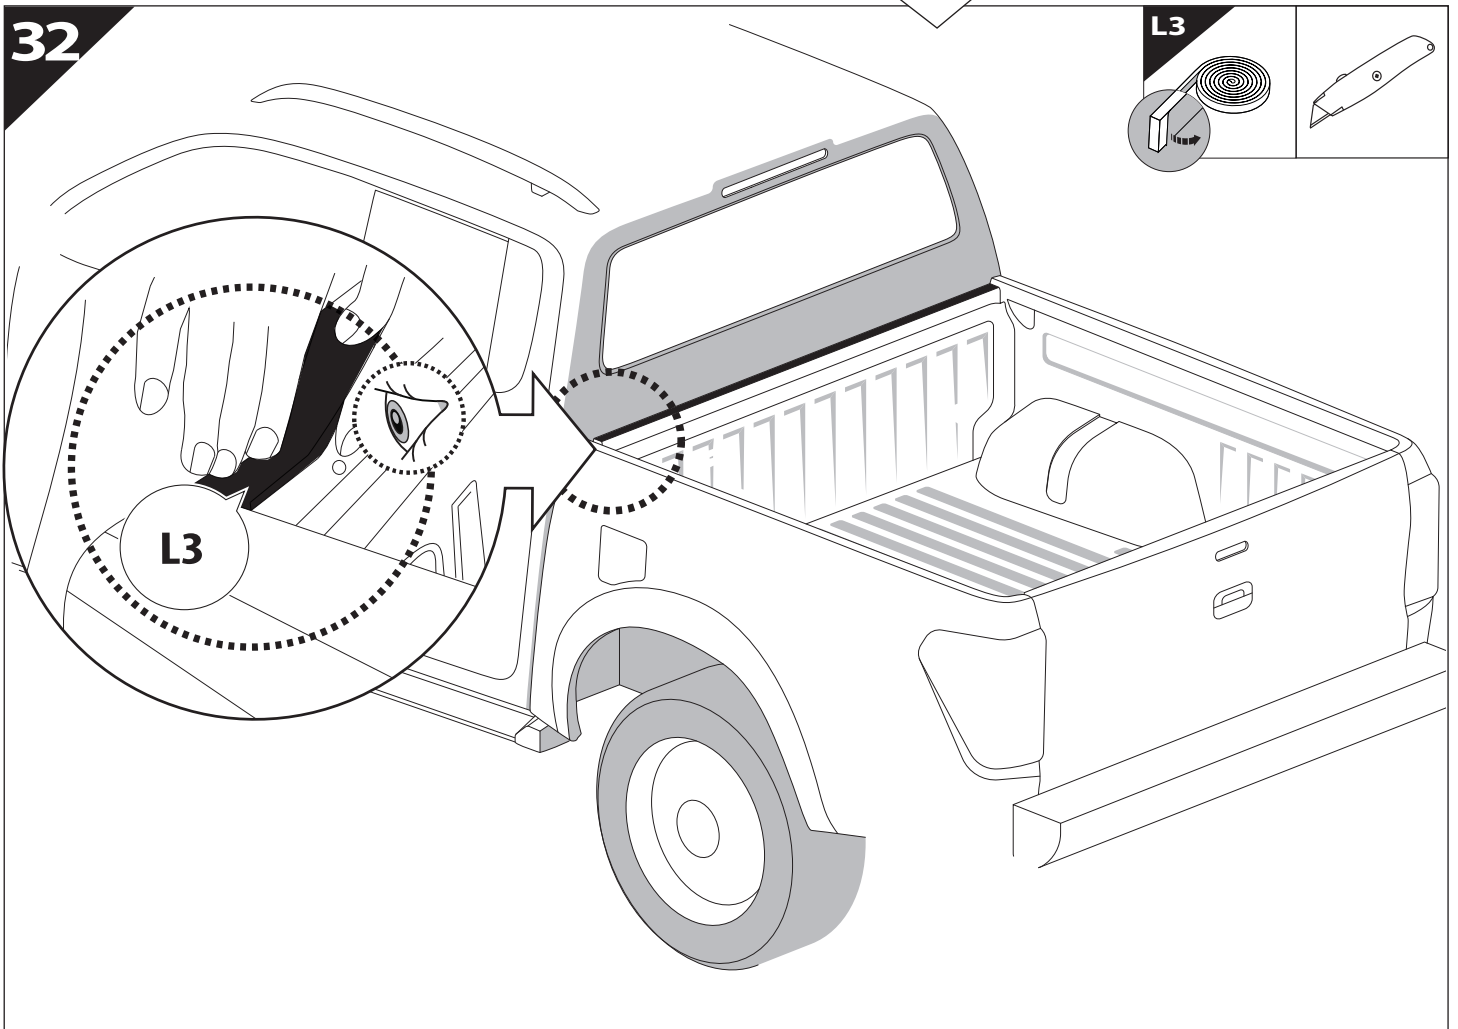

21

X:590mm Y:350mm

22

23

28

	CAR			TESSERA ROLL+	
BEAM	Orange square	Orange square	Orange square	↔	Grey rectangle
BRAKE	Green square	Green square	Green square	↔	Green rectangle

29

36