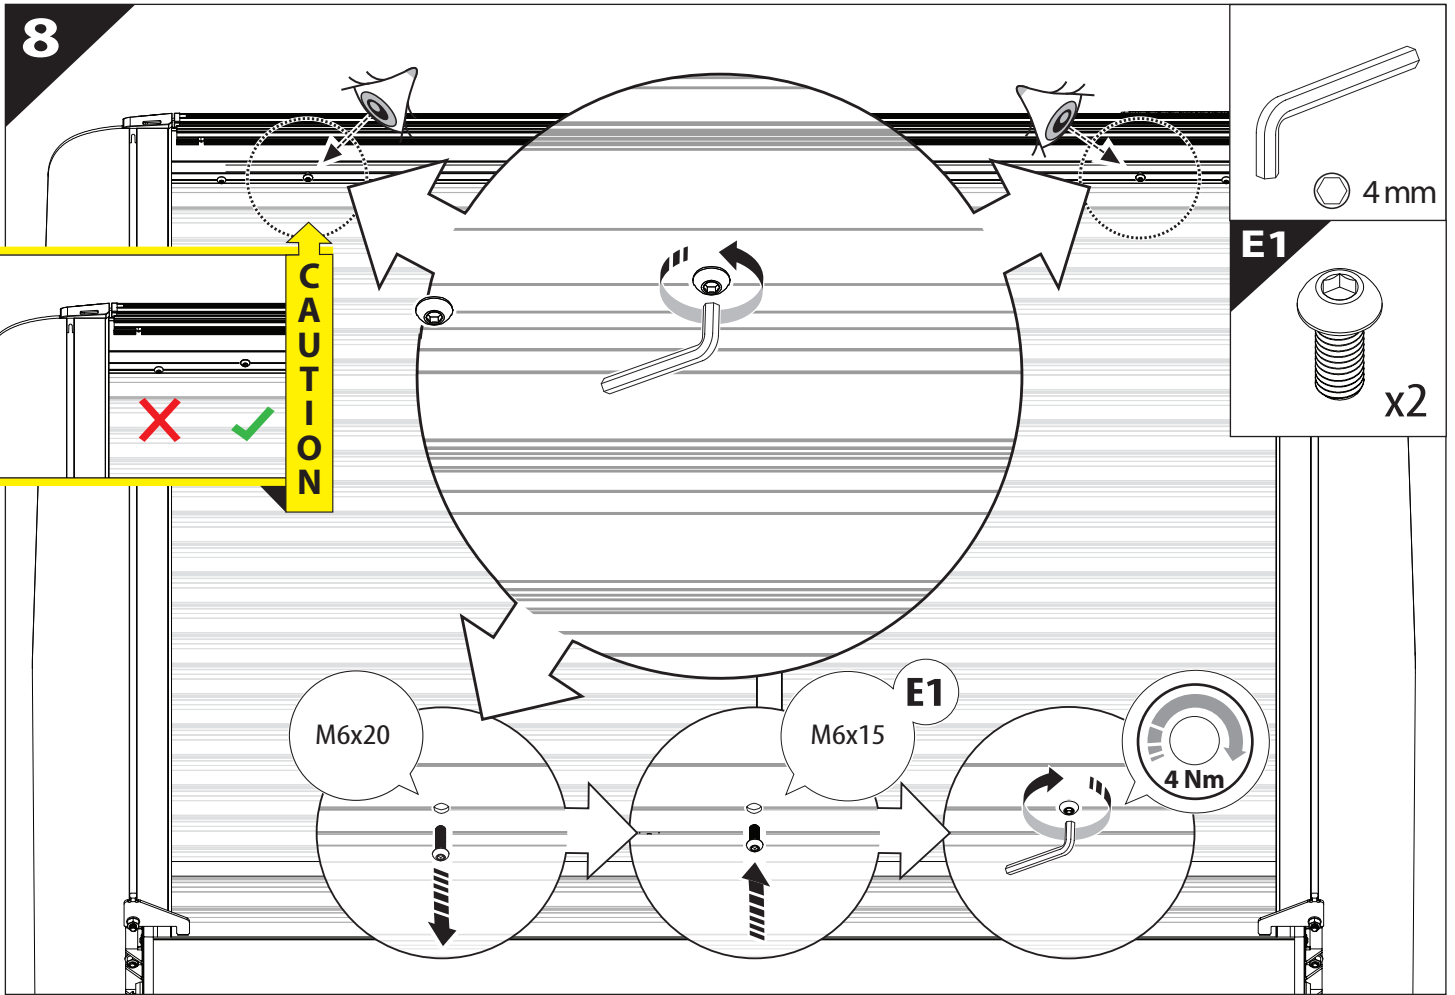

KITS

L

3

4

8

M6x20

M6x15

E1

21

X:590mm Y:350mm

22

23

28

	CAR			TESSERA ROLL+	
BEAM	Orange square	Orange square	Orange square	↔	Grey rectangle
BRAKE	Green square	Green square	Green square	↔	Green rectangle

29

36