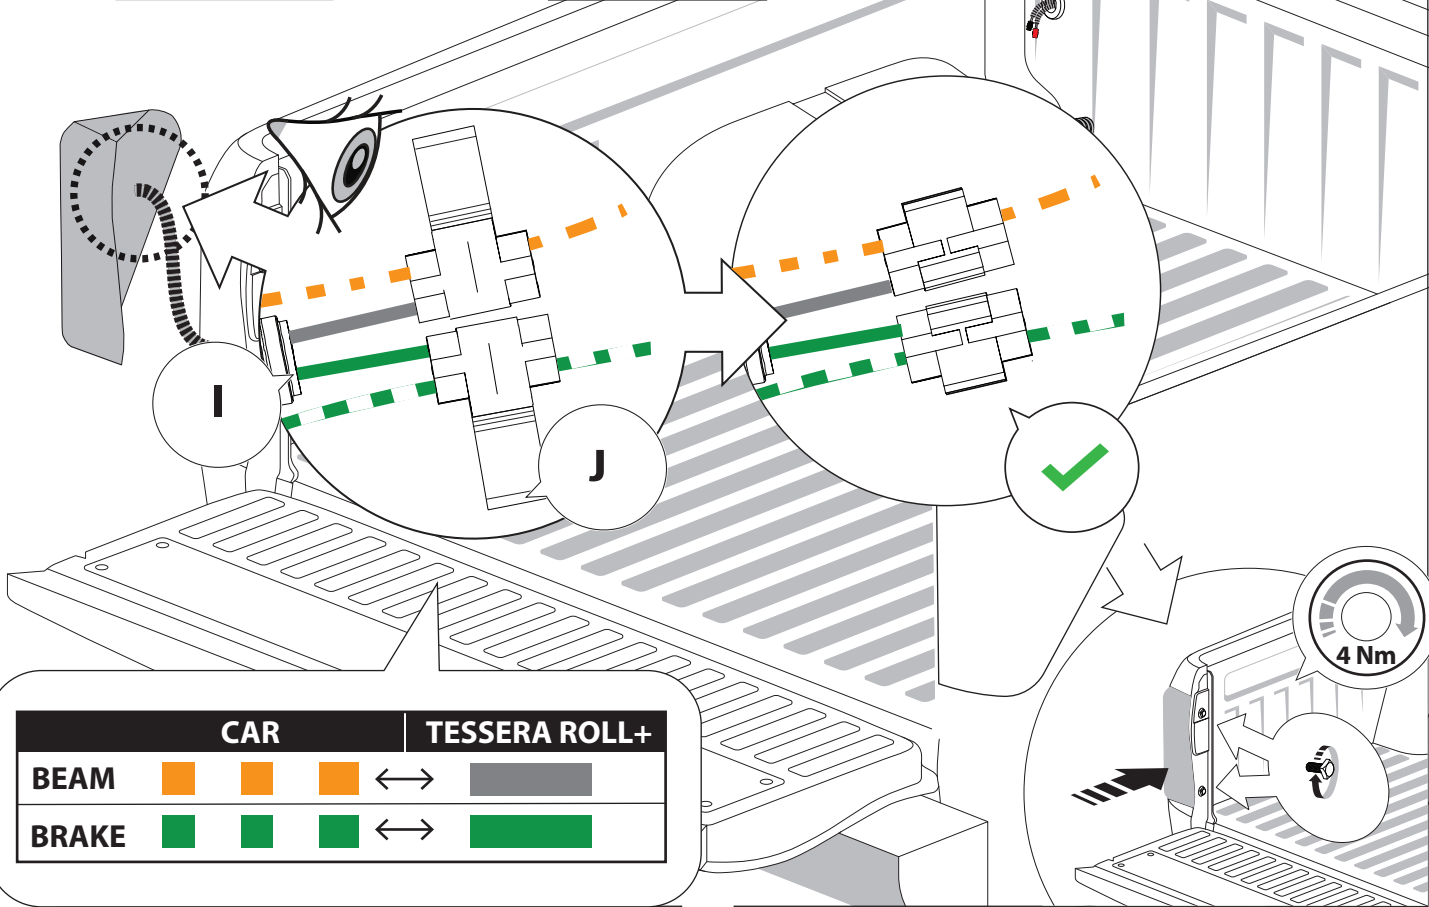

21

X:590mm Y:350mm

22

23

28

	CAR			TESSERA ROLL+	
BEAM	Orange square	Orange square	Orange square	↔	Grey rectangle
BRAKE	Green square	Green square	Green square	↔	Green rectangle

29

36