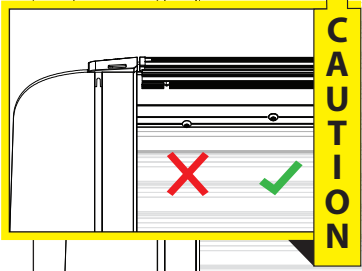

8

M6x20

M6x15

E1

4 Nm

9

D2

M6x20

E2

4 Nm