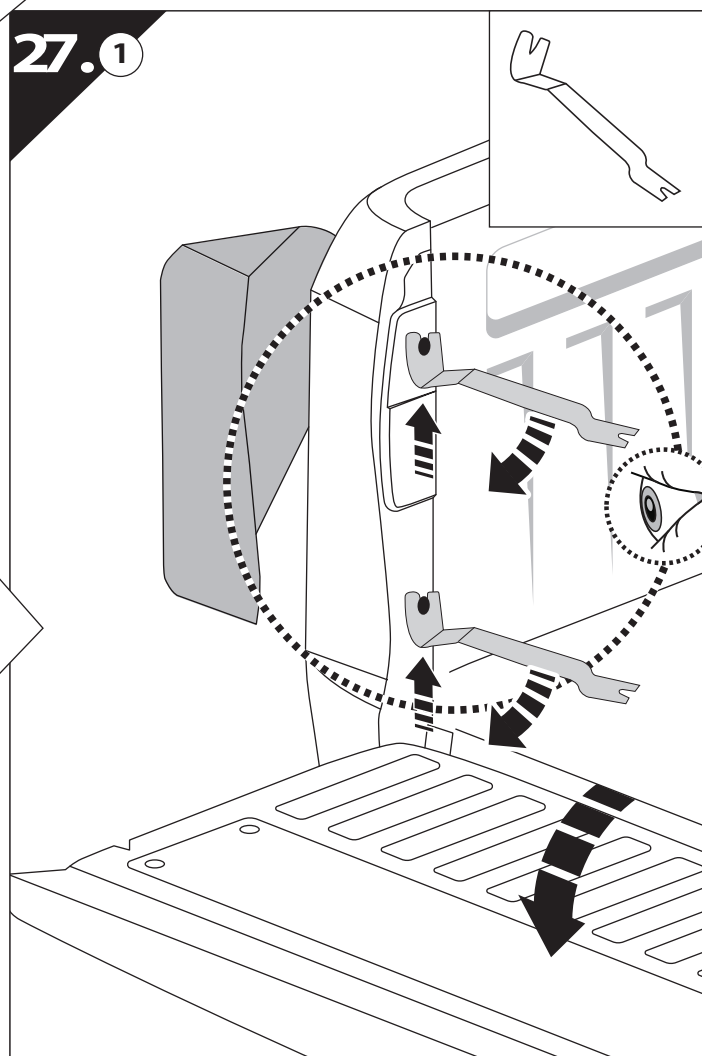

21

X:590mm Y:350mm

22

23

28

	CAR			TESSERA ROLL+	
BEAM	Orange square	Orange square	Orange square	↔	Grey rectangle
BRAKE	Green square	Green square	Green square	↔	Green rectangle

29

36