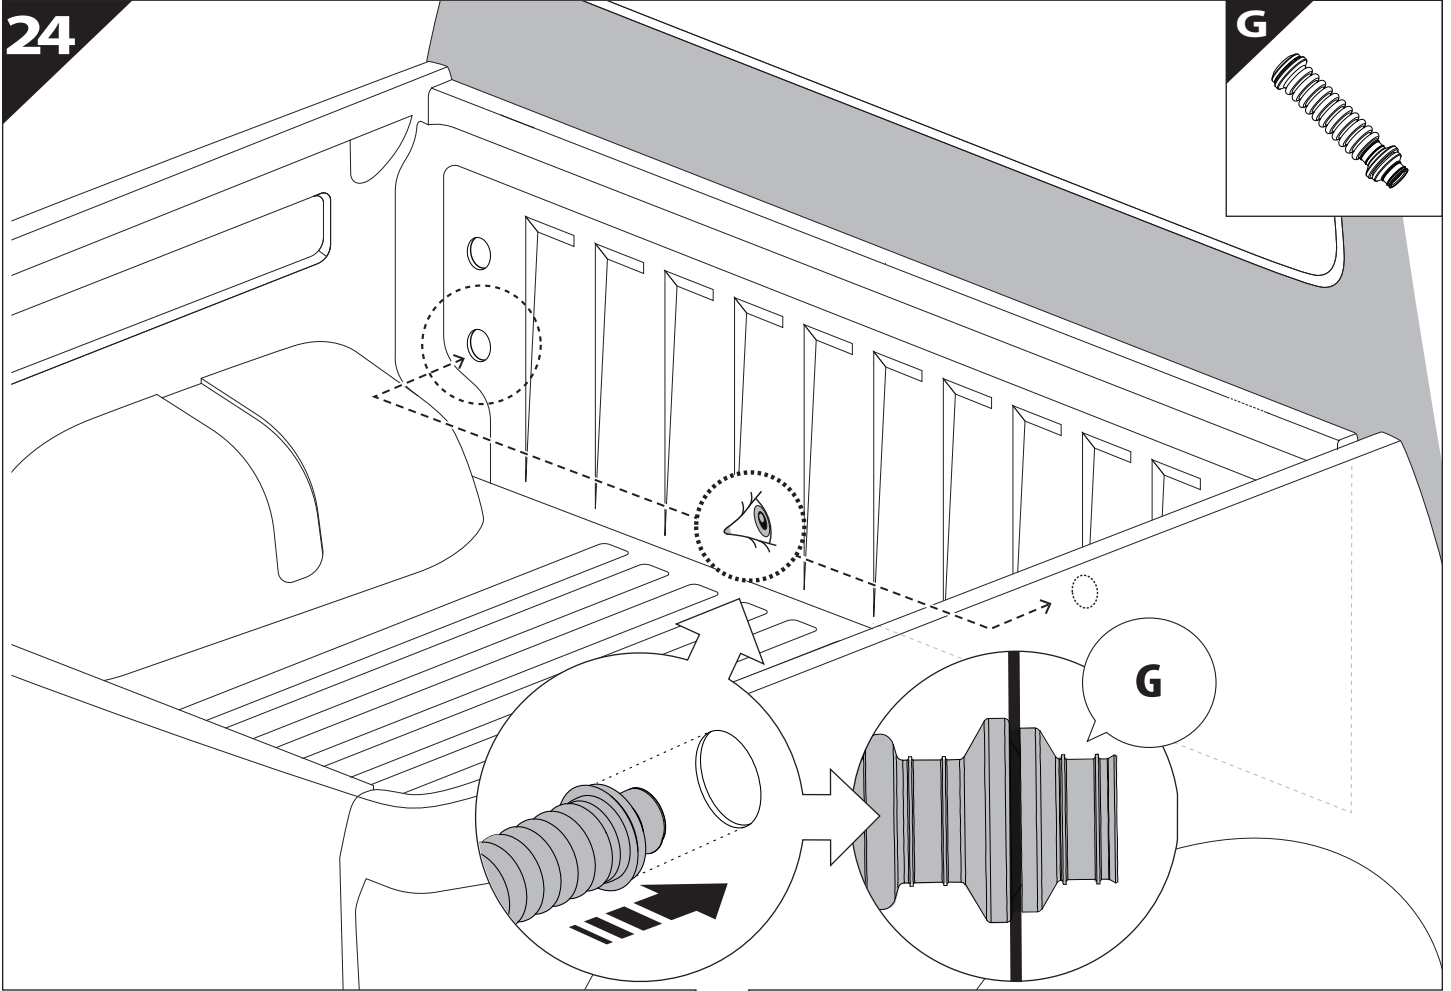

21

X:590mm Y:350mm

22

23

28

	CAR			TESSERA ROLL+	
BEAM	Orange square	Orange square	Orange square	↔	Grey rectangle
BRAKE	Green square	Green square	Green square	↔	Green rectangle

29

36