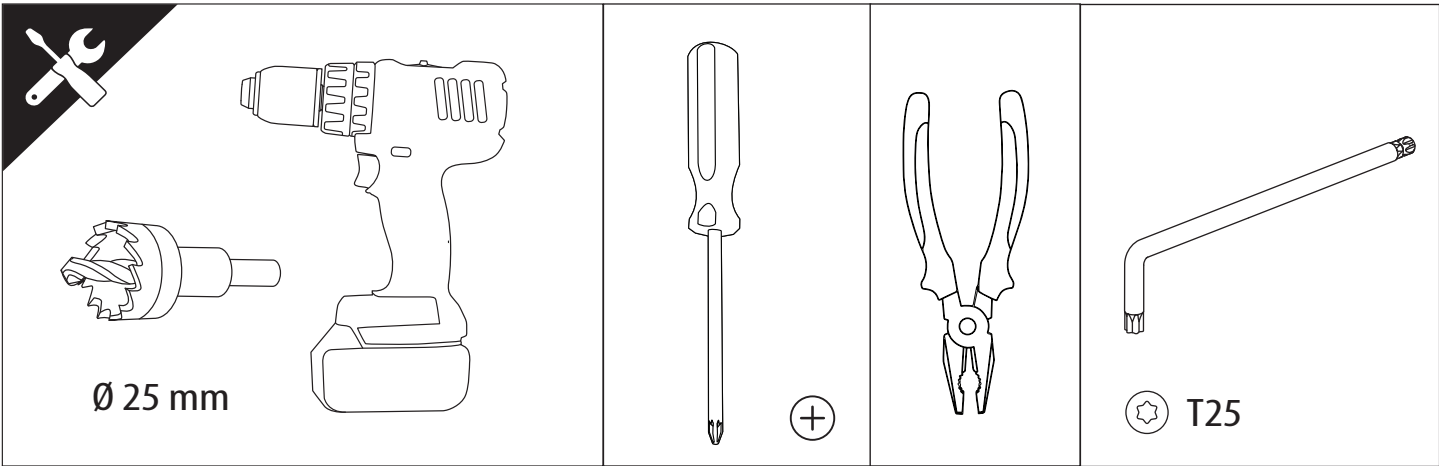

Tessera Roll+

Basic Version + ⚙️ S-KIT

Installation Manual

PART NUMBER(S)	Model Year
TESS 1424 ROLL+S-KIT	Dodge Ram 1500 2009 -> 2018 & 2019+
TESS 14241 ROLL+ S-KIT	Dodge Ram 1500 2002 -> 2008 & 2009 -> 2018 & 2019+
Cab(s)	Installation Time / Weight
Short Bed 5.7" & Standard Bed 6.4"	40-60 minutes / 53-57 kg

12.0

13

X:590mm Y:350mm

A=A'

13.0

14

16 Only to be installed by authorized personnel

19