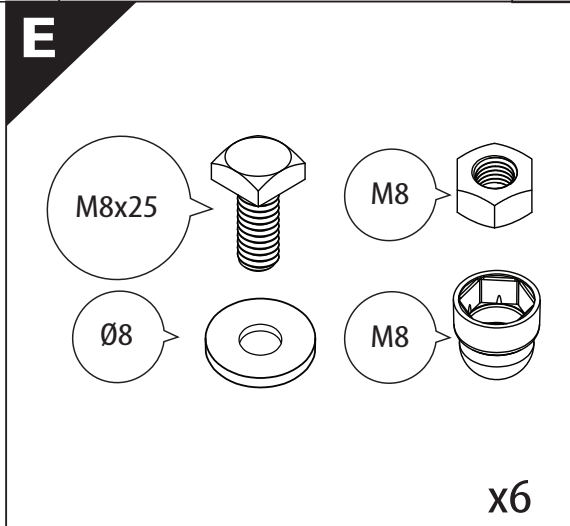

Tessera Roll+

Basic Version + ⚙️ S-KIT

Installation Manual

PART NUMBER(S)	Model Year
TESS 1424 ROLL+S-KIT	Dodge Ram 1500 2009 -> 2018 & 2019+
TESS 14241 ROLL+ S-KIT	Dodge Ram 1500 2002 -> 2008 & 2009 -> 2018 & 2019+
Cab(s)	Installation Time / Weight
Short Bed 5.7" & Standard Bed 6.4"	40-60 minutes / 53-57 kg

12.0

13

X:590mm Y:350mm

A=A'

13.0

14

16 Only to be installed by authorized personnel

19