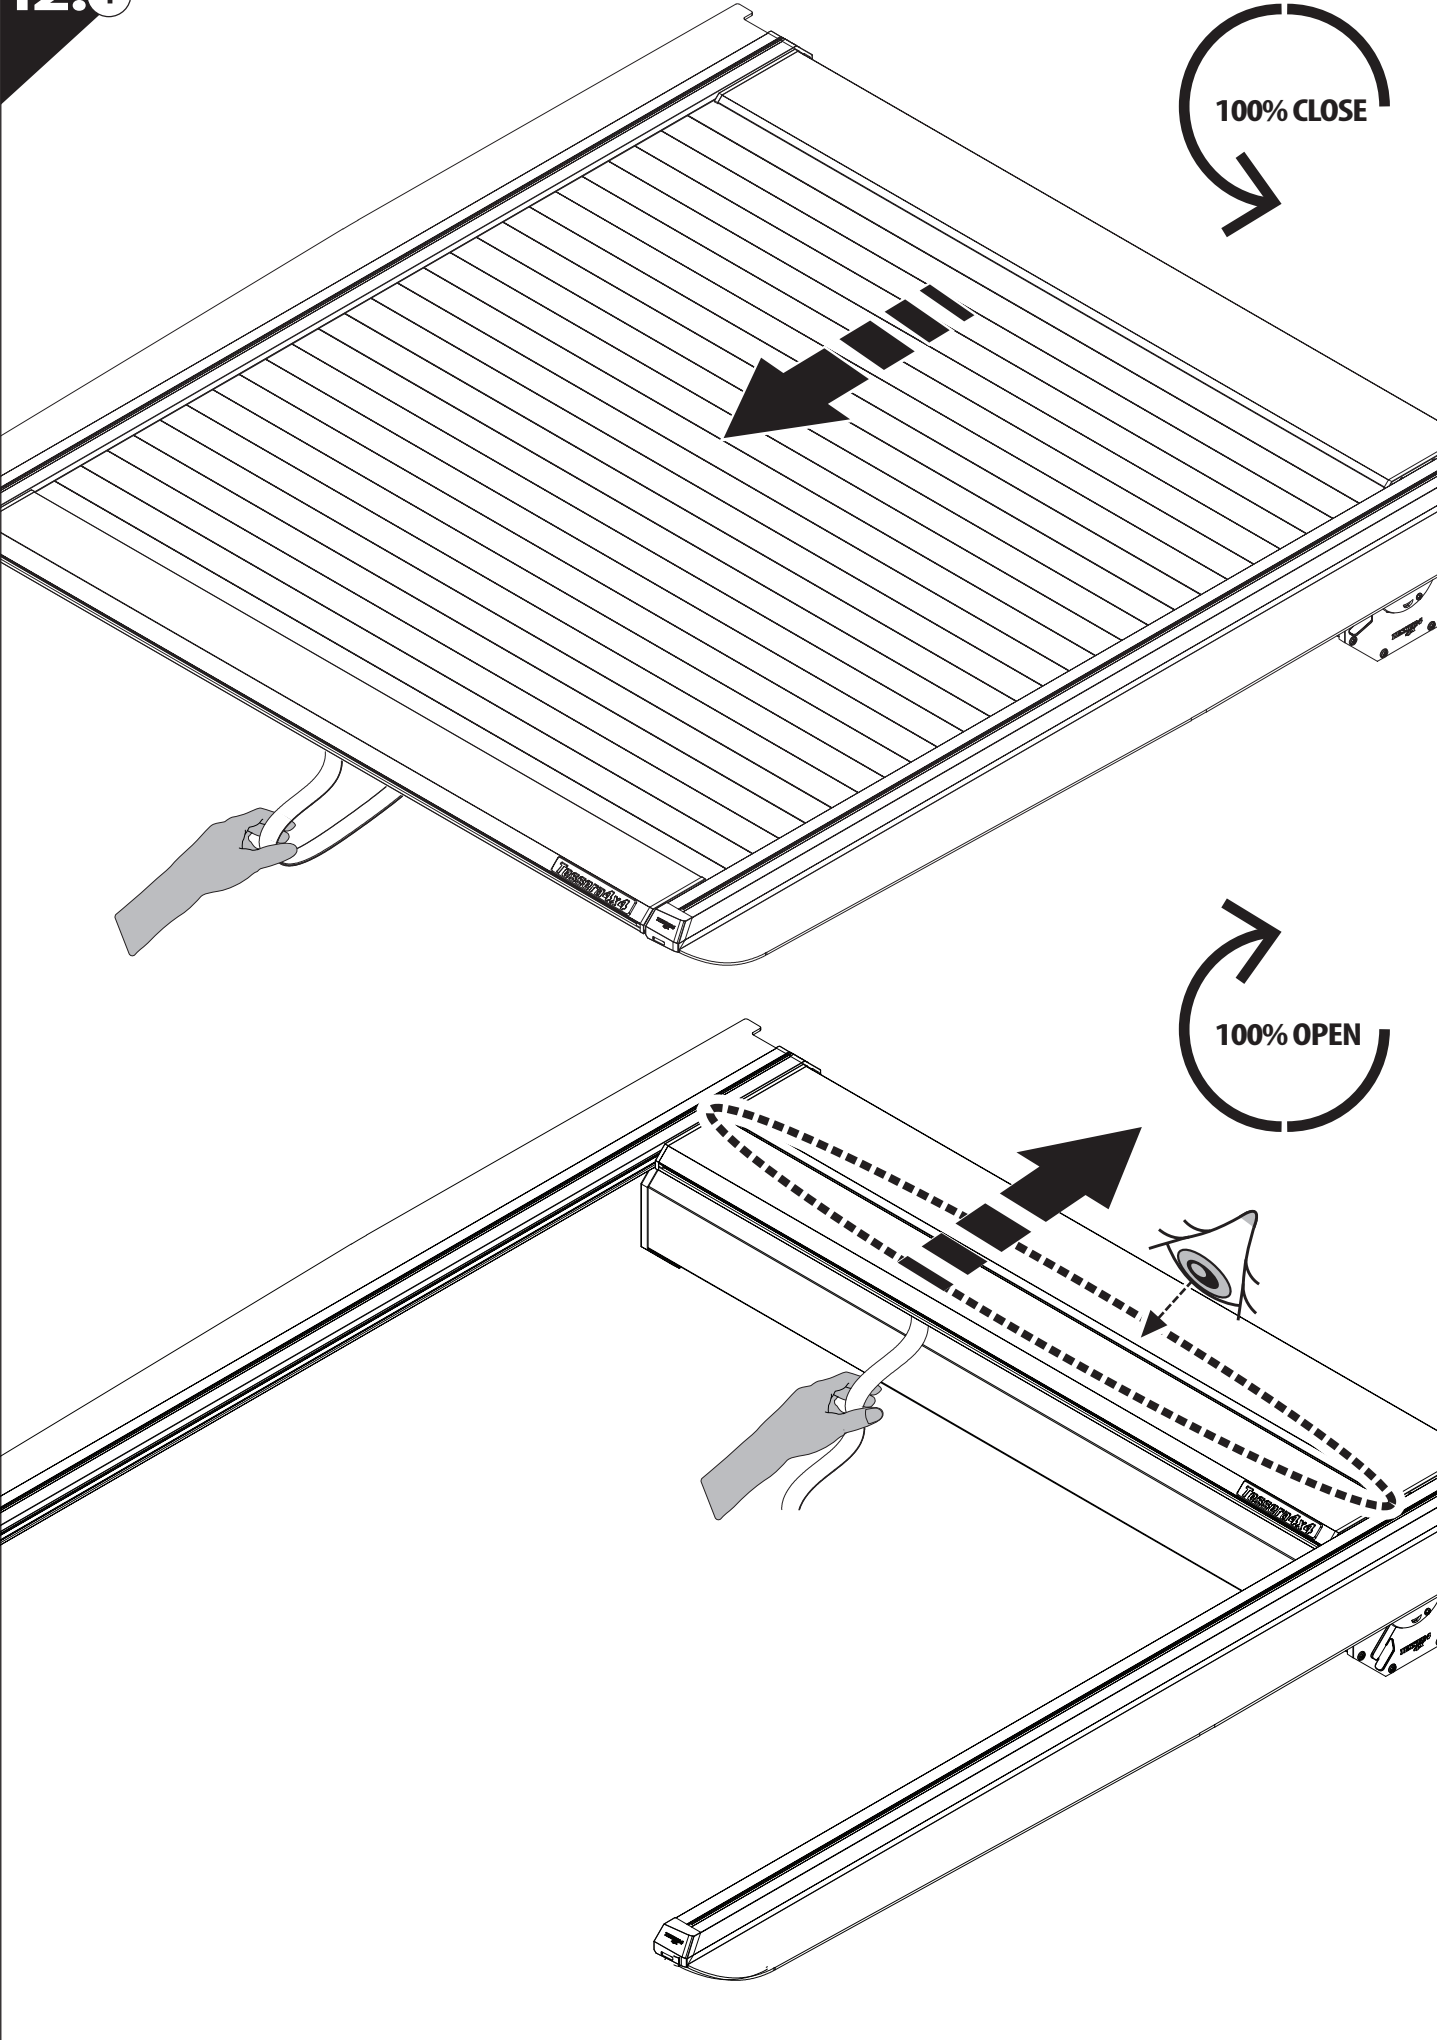

Tessera Roll+

Basic Version + ⚙️ S-KIT

Installation Manual

PART NUMBER(S)	Model Year
TESS 1424 ROLL+S-KIT	Dodge Ram 1500 2009 -> 2018 & 2019+
TESS 14241 ROLL+ S-KIT	Dodge Ram 1500 2002 -> 2008 & 2009 -> 2018 & 2019+
Cab(s)	Installation Time / Weight
Short Bed 5.7" & Standard Bed 6.4"	40-60 minutes / 53-57 kg

12.0

13

X:590mm Y:350mm

A=A'

13.0

14

16 Only to be installed by authorized personnel

19