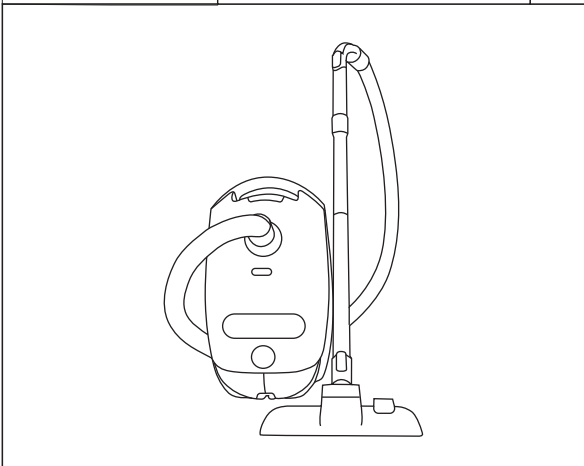

Tessera Roll+

Basic Version + ⚙️ S-KIT

Installation Manual

PART NUMBER(S)	Model Year
TESS 1424 ROLL+S-KIT	Dodge Ram 1500 2009 -> 2018 & 2019+
TESS 14241 ROLL+ S-KIT	Dodge Ram 1500 2002 -> 2008 & 2009 -> 2018 & 2019+
Cab(s)	Installation Time / Weight
Short Bed 5.7" & Standard Bed 6.4"	40-60 minutes / 53-57 kg