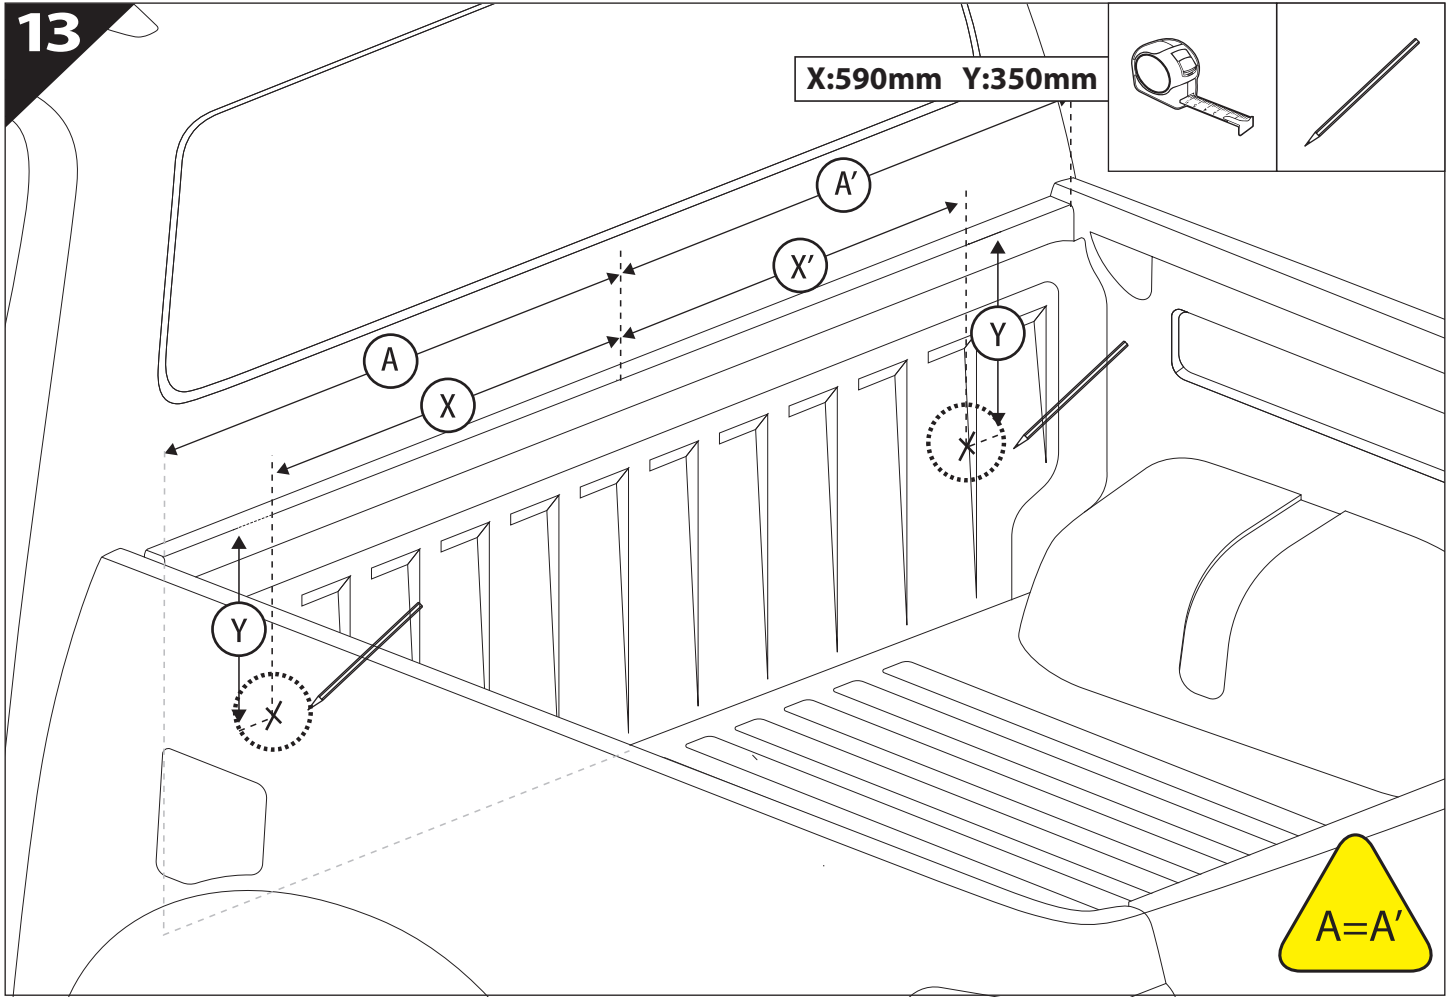

Tessera Roll+

Basic Version + ⚙️ S-KIT

Installation Manual

PART NUMBER(S)	Model Year
TESS 1424 ROLL+S-KIT	Dodge Ram 1500 2009 -> 2018 & 2019+
TESS 14241 ROLL+ S-KIT	Dodge Ram 1500 2002 -> 2008 & 2009 -> 2018 & 2019+
Cab(s)	Installation Time / Weight
Short Bed 5.7" & Standard Bed 6.4"	40-60 minutes / 53-57 kg

12.0

13

X:590mm Y:350mm

A=A'

13.0

14

16 Only to be installed by authorized personnel

19