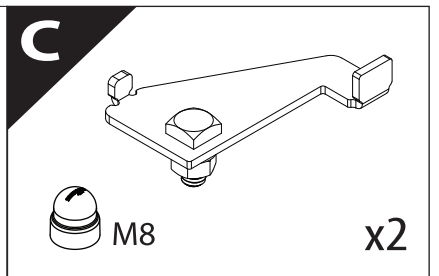

Tessera Roll+

Basic Version + ⚙️ S-KIT

Installation Manual

PART NUMBER(S)	Model Year
TESS 1424 ROLL+S-KIT	Dodge Ram 1500 2009 -> 2018 & 2019+
TESS 14241 ROLL+ S-KIT	Dodge Ram 1500 2002 -> 2008 & 2009 -> 2018 & 2019+
Cab(s)	Installation Time / Weight
Short Bed 5.7" & Standard Bed 6.4"	40-60 minutes / 53-57 kg

12.0

13

X:590mm Y:350mm

A=A'

13.0

14

16 Only to be installed by authorized personnel

19