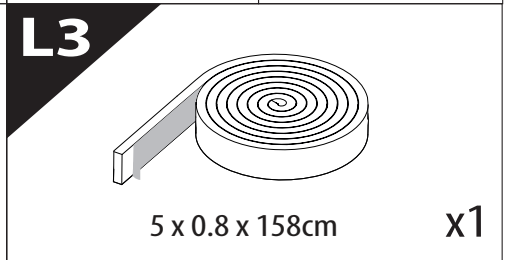

Tessera Roll+

Basic Version + ⚙️ S-KIT

Installation Manual

PART NUMBER(S)	Model Year
TESS 1424 ROLL+S-KIT	Dodge Ram 1500 2009 -> 2018 & 2019+
TESS 14241 ROLL+ S-KIT	Dodge Ram 1500 2002 -> 2008 & 2009 -> 2018 & 2019+
Cab(s)	Installation Time / Weight
Short Bed 5.7" & Standard Bed 6.4"	40-60 minutes / 53-57 kg

12.0

13

X:590mm Y:350mm

A=A'

13.0

14

16 Only to be installed by authorized personnel

19