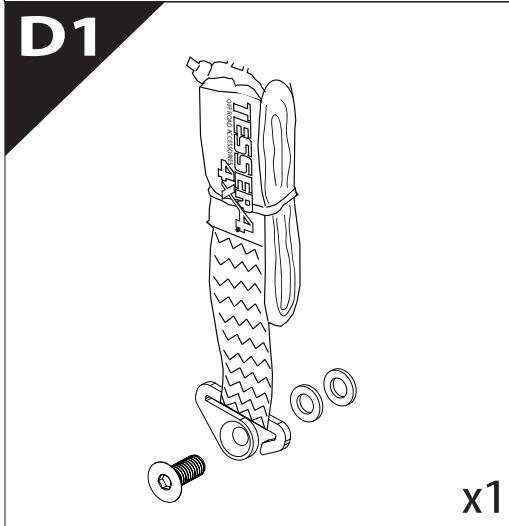

Tessera Roll+

Basic Version + ⚙️ S-KIT

Installation Manual

PART NUMBER(S)	Model Year
TESS 1424 ROLL+S-KIT	Dodge Ram 1500 2009 -> 2018 & 2019+
TESS 14241 ROLL+ S-KIT	Dodge Ram 1500 2002 -> 2008 & 2009 -> 2018 & 2019+
Cab(s)	Installation Time / Weight
Short Bed 5.7" & Standard Bed 6.4"	40-60 minutes / 53-57 kg

12.0

13

X:590mm Y:350mm

A=A'

13.0

14

16 Only to be installed by authorized personnel

19