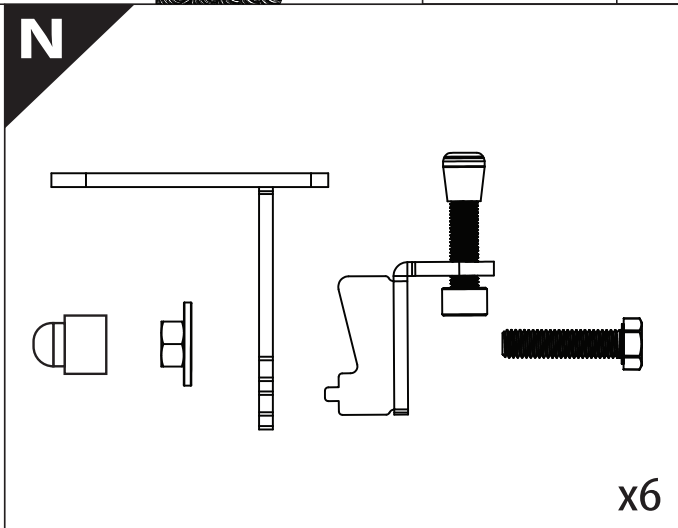

Tessera Roll+

Basic Version + ⚙️ S-KIT

Installation Manual

PART NUMBER(S)	Model Year
TESS 1424 ROLL+S-KIT	Dodge Ram 1500 2009 -> 2018 & 2019+
TESS 14241 ROLL+ S-KIT	Dodge Ram 1500 2002 -> 2008 & 2009 -> 2018 & 2019+
Cab(s)	Installation Time / Weight
Short Bed 5.7" & Standard Bed 6.4"	40-60 minutes / 53-57 kg

12.0

13

X:590mm Y:350mm

A=A'

13.0

14

16 Only to be installed by authorized personnel

19