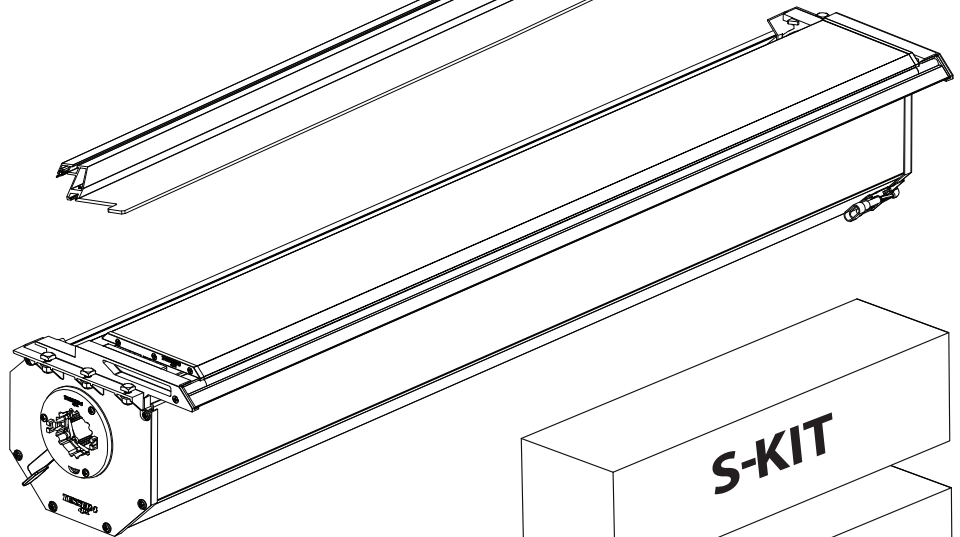

Tessera Roll+

Basic Version + ⚙️ S-KIT

Installation Manual

PART NUMBER(S)	Model Year
TESS 1424 ROLL+S-KIT	Dodge Ram 1500 2009 -> 2018 & 2019+
TESS 14241 ROLL+ S-KIT	Dodge Ram 1500 2002 -> 2008 & 2009 -> 2018 & 2019+
Cab(s)	Installation Time / Weight
Short Bed 5.7" & Standard Bed 6.4"	40-60 minutes / 53-57 kg

12.0

13

X:590mm Y:350mm

A=A'

13.0

14

16 Only to be installed by authorized personnel

19