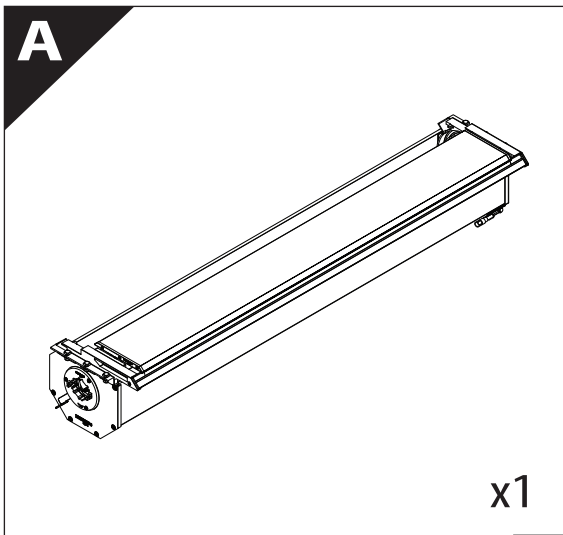

Tessera Roll+

Basic Version + ⚙️ S-KIT

Installation Manual

PART NUMBER(S)	Model Year
TESS 1424 ROLL+S-KIT	Dodge Ram 1500 2009 -> 2018 & 2019+
TESS 14241 ROLL+ S-KIT	Dodge Ram 1500 2002 -> 2008 & 2009 -> 2018 & 2019+
Cab(s)	Installation Time / Weight
Short Bed 5.7" & Standard Bed 6.4"	40-60 minutes / 53-57 kg

12.0

13

X:590mm Y:350mm

A=A'

13.0

14

16 Only to be installed by authorized personnel

19