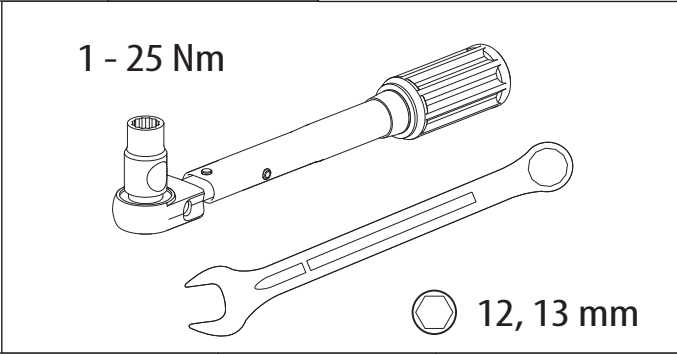

Tessera Roll+

Basic Version + ⚙️ S-KIT

Installation Manual

PART NUMBER(S)	Model Year
TESS 1424 ROLL+S-KIT	Dodge Ram 1500 2009 -> 2018 & 2019+
TESS 14241 ROLL+ S-KIT	Dodge Ram 1500 2002 -> 2008 & 2009 -> 2018 & 2019+
Cab(s)	Installation Time / Weight
Short Bed 5.7" & Standard Bed 6.4"	40-60 minutes / 53-57 kg

12.0

13

X:590mm Y:350mm

A=A'

13.0

14

16 Only to be installed by authorized personnel

19