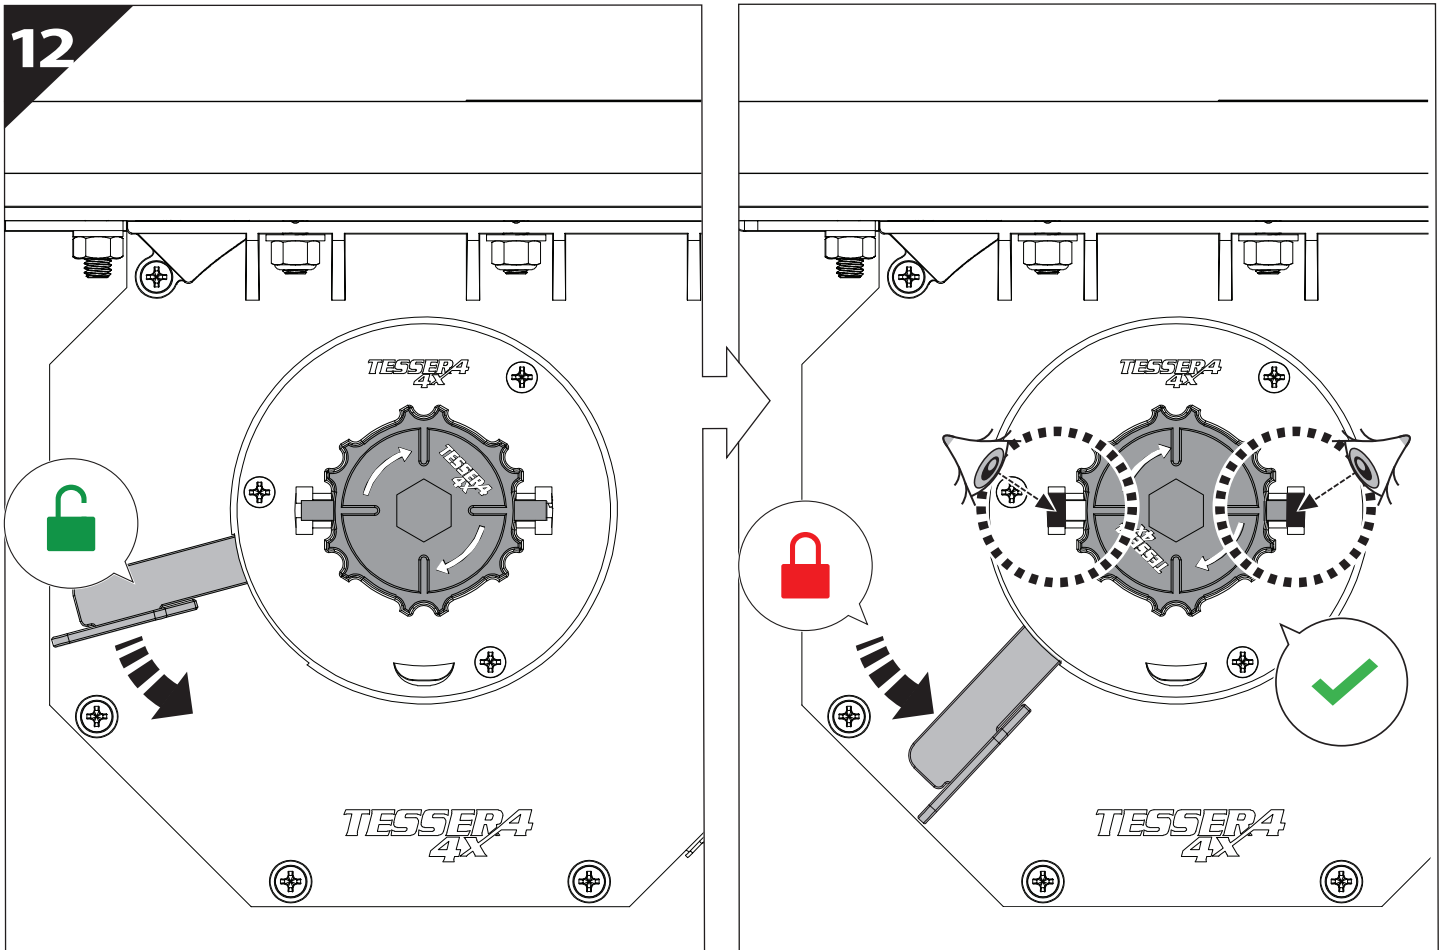

Tessera Roll+

Basic Version + ⚙️ S-KIT

Installation Manual

PART NUMBER(S)	Model Year
TESS 1424 ROLL+S-KIT	Dodge Ram 1500 2009 -> 2018 & 2019+
TESS 14241 ROLL+ S-KIT	Dodge Ram 1500 2002 -> 2008 & 2009 -> 2018 & 2019+
Cab(s)	Installation Time / Weight
Short Bed 5.7" & Standard Bed 6.4"	40-60 minutes / 53-57 kg

12.0

13

X:590mm Y:350mm

A=A'

13.0

14

16 Only to be installed by authorized personnel

19