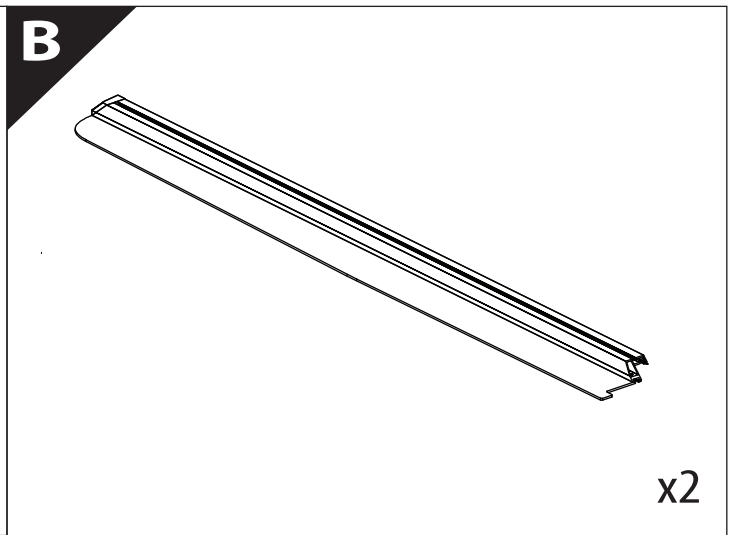

Installation Manual

PART NUMBER(S)	Model Year
TESS 1431 ROLL	Toyota Tundra 2014 ->2021 & 2022+ (with c - channels)
TESS 14311 ROLL	
Cab(s)	Installation Time / Weight
5.5 Feet & 6.5 Feet	40-60 minutes / 53-57 kg