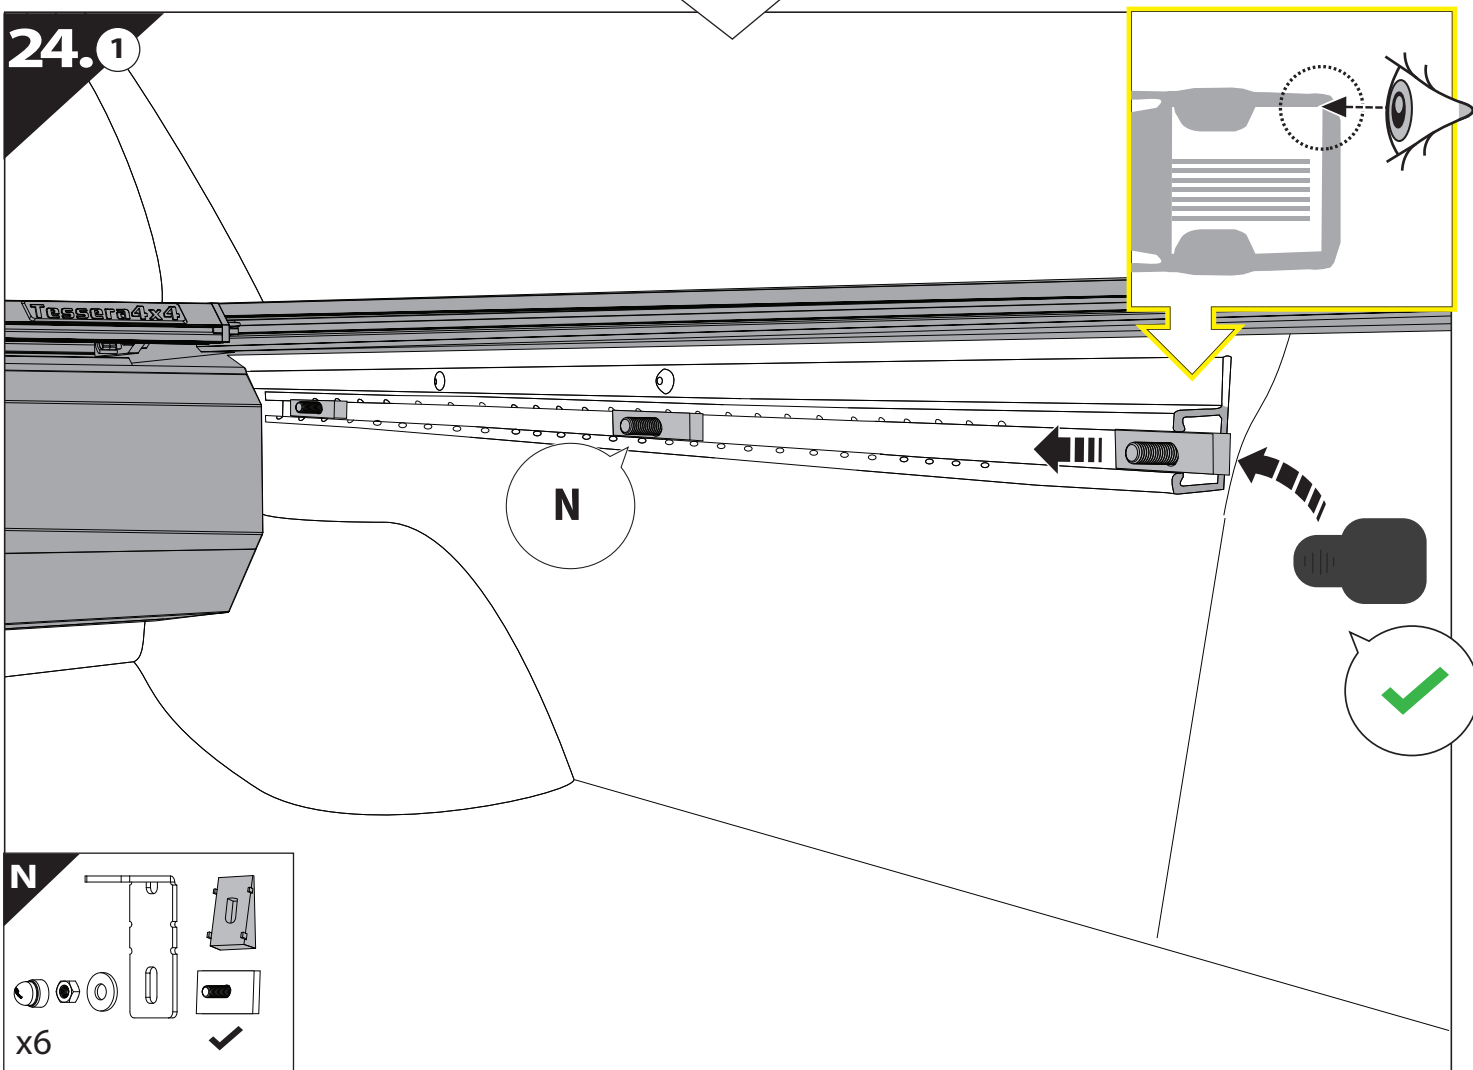

14

18

19

20

CAUTION
Basic+E-KIT Version

E-KIT
MANUAL

24

24.1