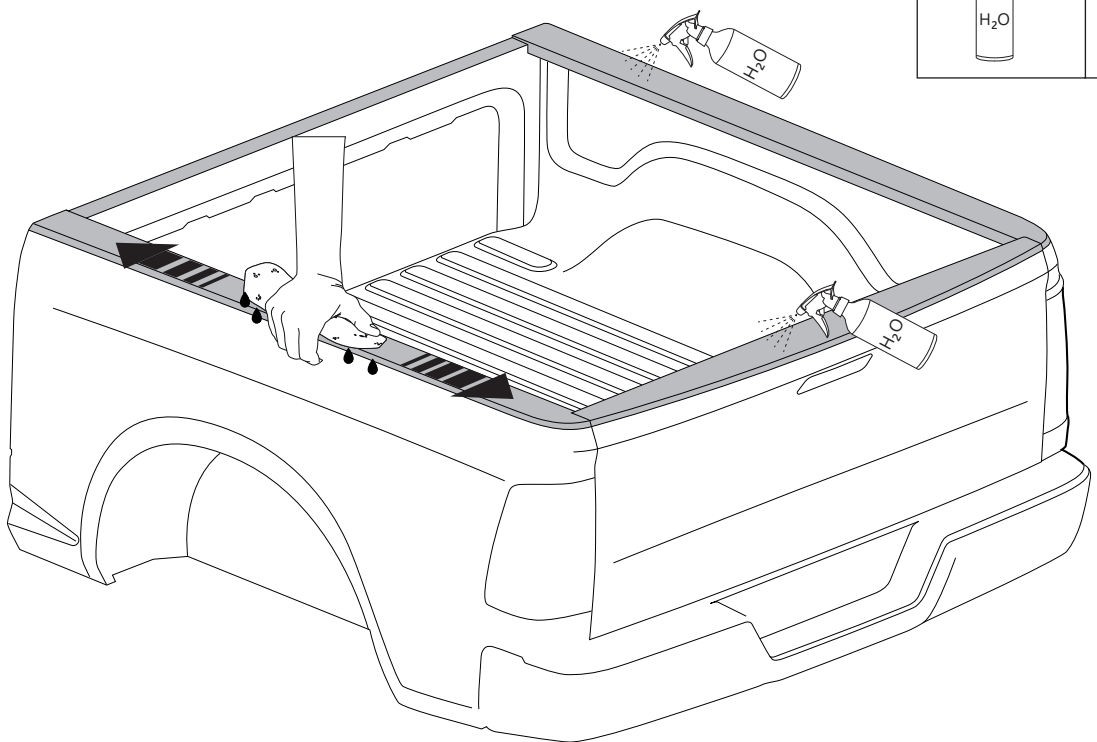

13

CAUTION: CONSULT A CERTIFIED AUTO MECHANIC OR AUTOMOTIVE ELECTRICIAN TO IDENTIFY THE CORRECT WIRING CABLES FOR BEAM AND BRAKE SIGNALS BEFORE MAKING ANY CONNECTIONS.

14