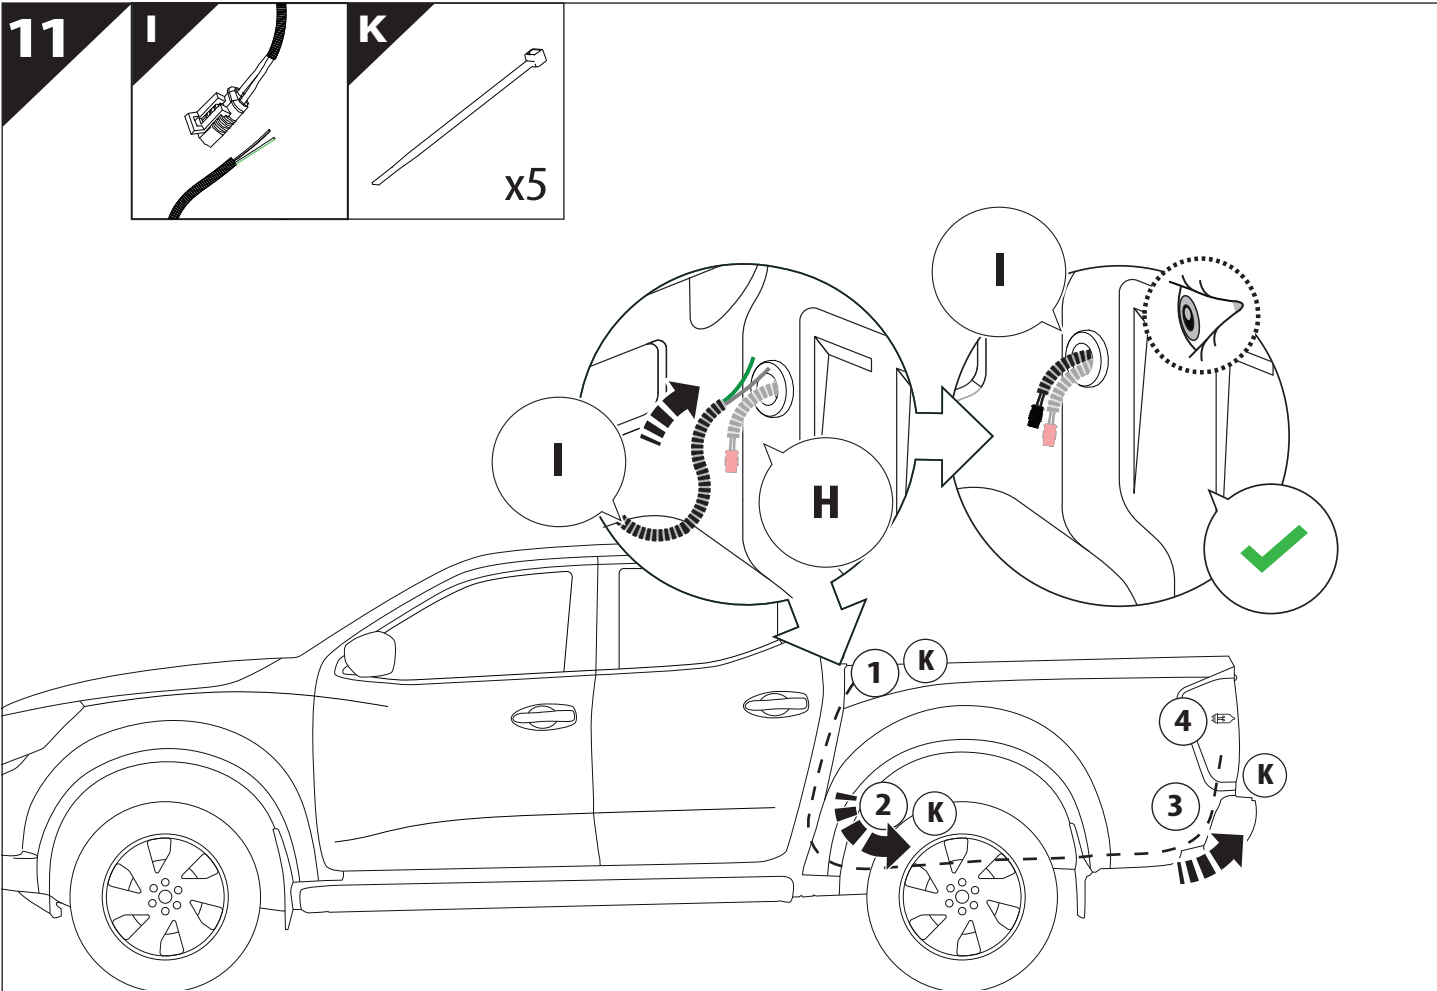

Ø 25 mm

Rust Protection

CAUTION

max: 2 mm

CAUTION

5 mm

13

CAUTION: CONSULT A CERTIFIED AUTO MECHANIC OR AUTOMOTIVE ELECTRICIAN TO IDENTIFY THE CORRECT WIRING CABLES FOR BEAM AND BRAKE SIGNALS BEFORE MAKING ANY CONNECTIONS.