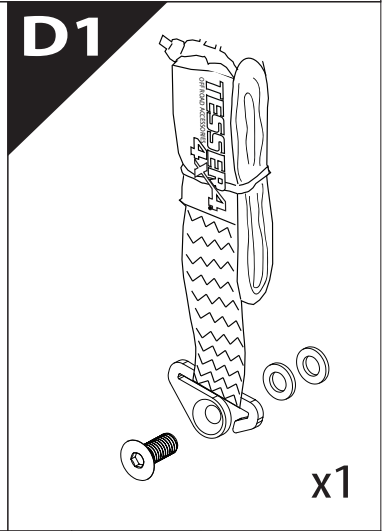

Installation Manual

PART NUMBER(S)	Model Year
TESS 1431 ROLL	Toyota Tundra 2014 ->2021 & 2022+ (with c - channels)
TESS 14311 ROLL	
Cab(s)	Installation Time / Weight
5.5 Feet & 6.5 Feet	40-60 minutes / 53-57 kg

Ø 25 mm

Rust Protection

CAUTION

max: 2 mm

CAUTION

5 mm

13

CAUTION: CONSULT A CERTIFIED AUTO MECHANIC OR AUTOMOTIVE ELECTRICIAN TO IDENTIFY THE CORRECT WIRING CABLES FOR BEAM AND BRAKE SIGNALS BEFORE MAKING ANY CONNECTIONS.