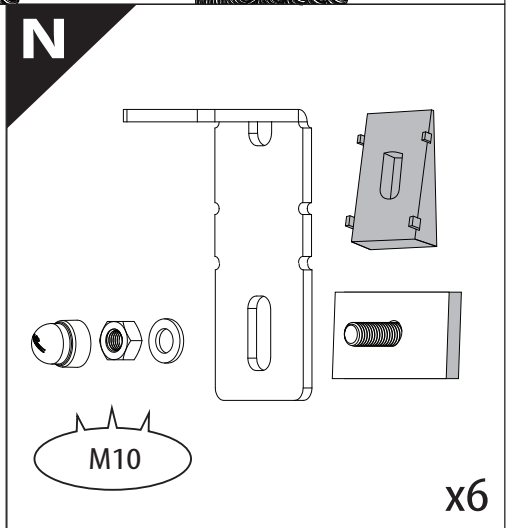

Installation Manual

PART NUMBER(S)	Model Year
TESS 1431 ROLL	Toyota Tundra 2014 ->2021 & 2022+ (with c - channels)
TESS 14311 ROLL	
Cab(s)	Installation Time / Weight
5.5 Feet & 6.5 Feet	40-60 minutes / 53-57 kg