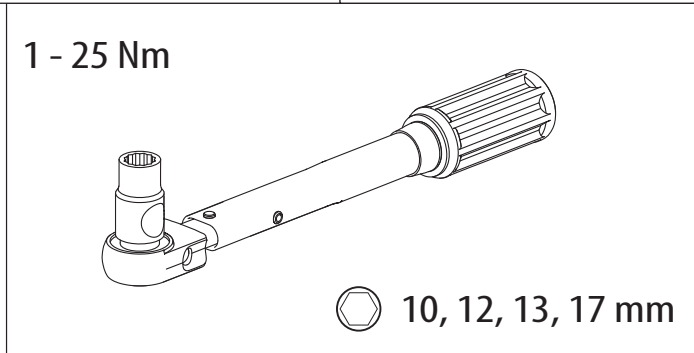

Installation Manual

PART NUMBER(S)	Model Year
TESS 1431 ROLL	Toyota Tundra 2014 ->2021 & 2022+ (with c - channels)
TESS 14311 ROLL	
Cab(s)	Installation Time / Weight
5.5 Feet & 6.5 Feet	40-60 minutes / 53-57 kg