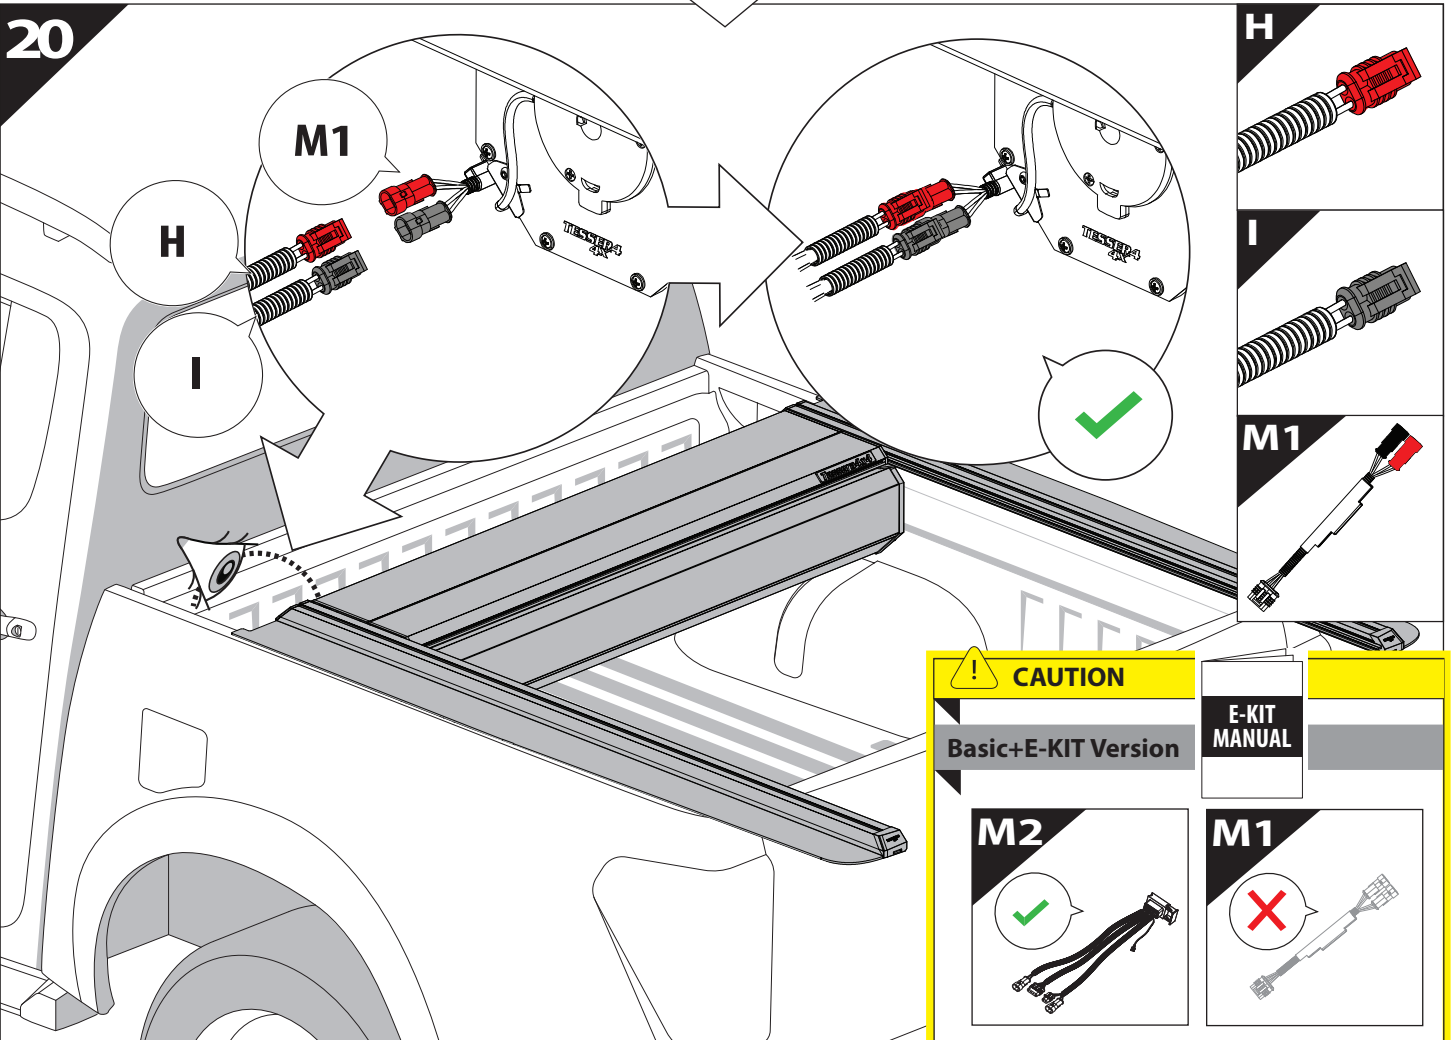

18

19

20

CAUTION
Basic+E-KIT Version

E-KIT
MANUAL