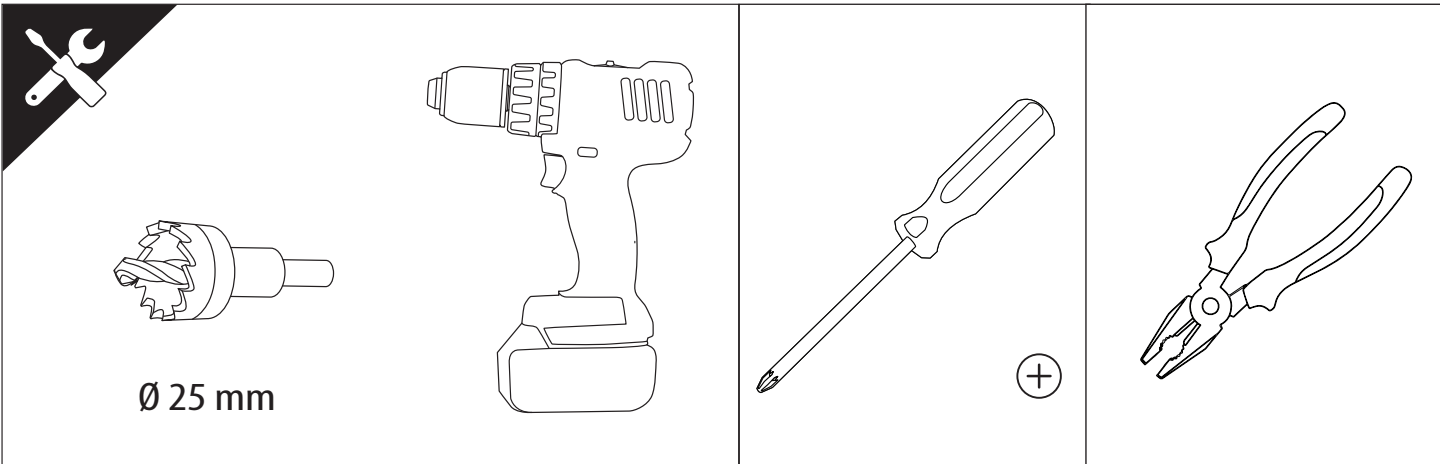

Installation Manual

PART NUMBER(S)	Model Year
TESS 1431 ROLL	Toyota Tundra 2014 ->2021 & 2022+ (with c - channels)
TESS 14311 ROLL	
Cab(s)	Installation Time / Weight
5.5 Feet & 6.5 Feet	40-60 minutes / 53-57 kg