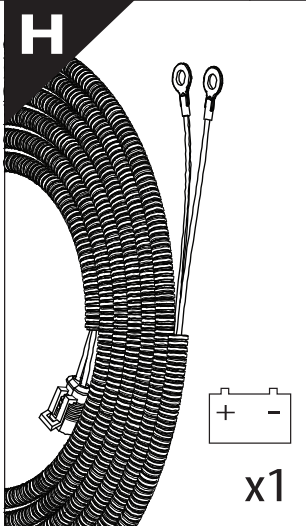

Installation Manual

PART NUMBER(S)	Model Year
TESS 1431 ROLL	Toyota Tundra 2014 ->2021 & 2022+ (with c - channels)
TESS 14311 ROLL	
Cab(s)	Installation Time / Weight
5.5 Feet & 6.5 Feet	40-60 minutes / 53-57 kg