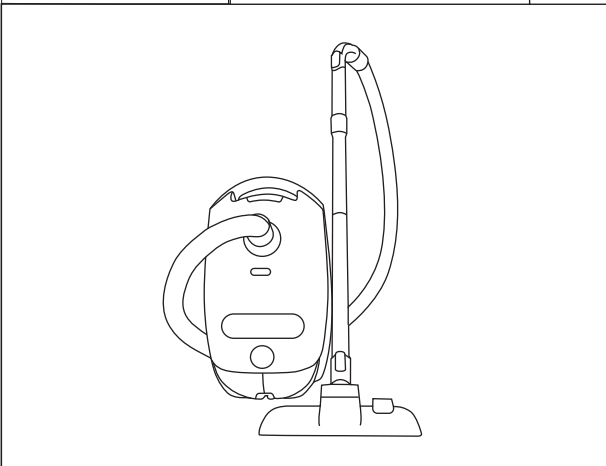

Installation Manual

PART NUMBER(S)	Model Year
TESS 1431 ROLL	Toyota Tundra 2014 ->2021 & 2022+ (with c - channels)
TESS 14311 ROLL	
Cab(s)	Installation Time / Weight
5.5 Feet & 6.5 Feet	40-60 minutes / 53-57 kg