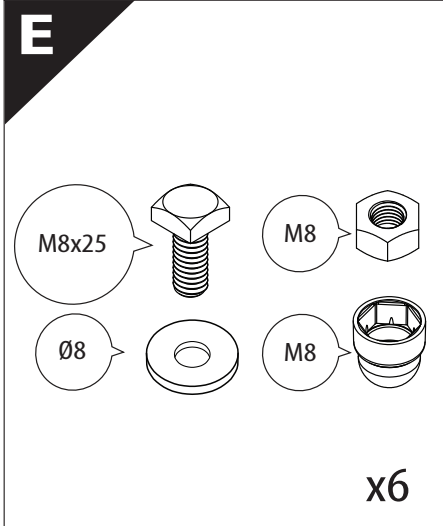

Installation Manual

PART NUMBER(S)	Model Year
TESS 1431 ROLL	Toyota Tundra 2014 ->2021 & 2022+ (with c - channels)
TESS 14311 ROLL	
Cab(s)	Installation Time / Weight
5.5 Feet & 6.5 Feet	40-60 minutes / 53-57 kg