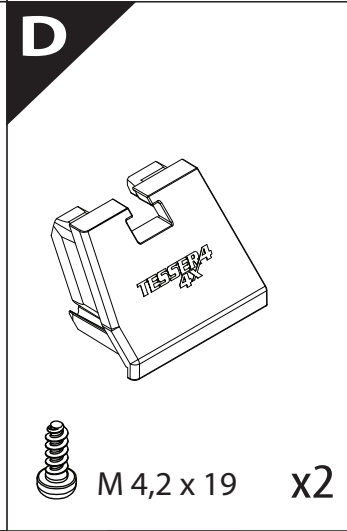

Installation Manual

PART NUMBER(S)	Model Year
TESS 1431 ROLL	Toyota Tundra 2014 ->2021 & 2022+ (with c - channels)
TESS 14311 ROLL	
Cab(s)	Installation Time / Weight
5.5 Feet & 6.5 Feet	40-60 minutes / 53-57 kg