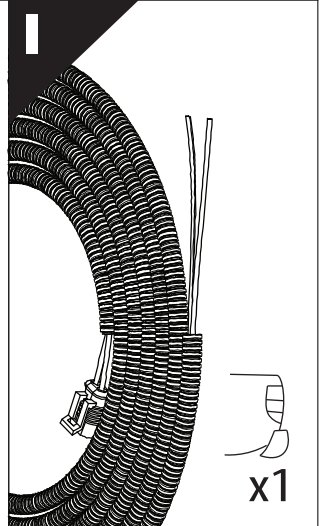

Installation Manual

PART NUMBER(S)	Model Year
TESS 1431 ROLL	Toyota Tundra 2014 ->2021 & 2022+ (with c - channels)
TESS 14311 ROLL	
Cab(s)	Installation Time / Weight
5.5 Feet & 6.5 Feet	40-60 minutes / 53-57 kg

B

A

KITS

L

3

4

7

8

Ø 25 mm

Rust Protection

CAUTION

max: 2 mm

CAUTION

5 mm

13

CAUTION: CONSULT A CERTIFIED AUTO MECHANIC OR AUTOMOTIVE ELECTRICIAN TO IDENTIFY THE CORRECT WIRING CABLES FOR BEAM AND BRAKE SIGNALS BEFORE MAKING ANY CONNECTIONS.