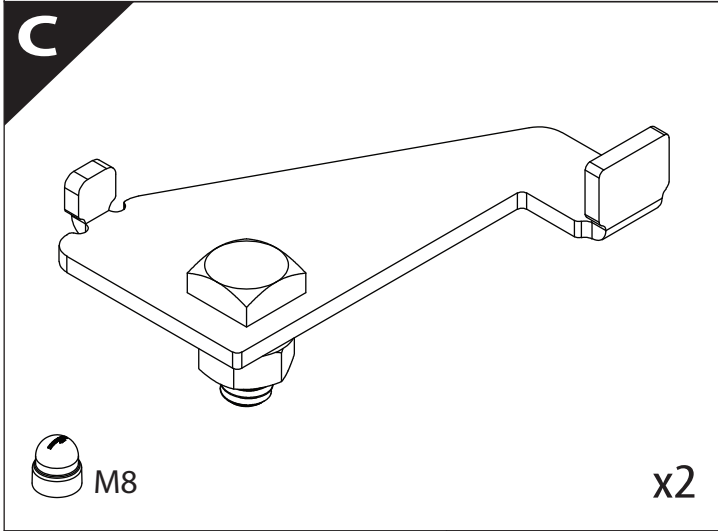

Installation Manual

PART NUMBER(S)	Model Year
TESS 1431 ROLL	Toyota Tundra 2014 ->2021 & 2022+ (with c - channels)
TESS 14311 ROLL	
Cab(s)	Installation Time / Weight
5.5 Feet & 6.5 Feet	40-60 minutes / 53-57 kg