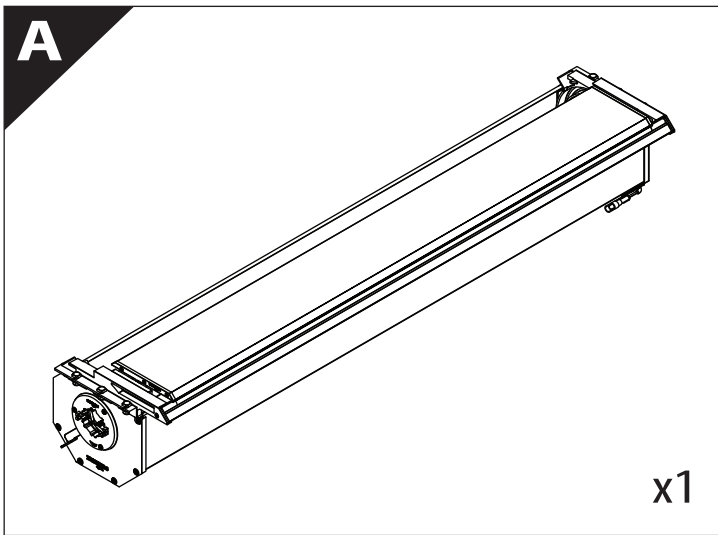

Installation Manual

PART NUMBER(S)	Model Year
TESS 1431 ROLL	Toyota Tundra 2014 ->2021 & 2022+ (with c - channels)
TESS 14311 ROLL	
Cab(s)	Installation Time / Weight
5.5 Feet & 6.5 Feet	40-60 minutes / 53-57 kg