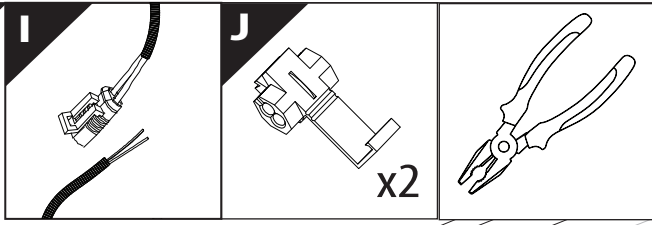

Ø 25 mm

Rust Protection

CAUTION

max: 2 mm

CAUTION

5 mm

13

CAUTION: CONSULT A CERTIFIED AUTO MECHANIC OR AUTOMOTIVE ELECTRICIAN TO IDENTIFY THE CORRECT WIRING CABLES FOR BEAM AND BRAKE SIGNALS BEFORE MAKING ANY CONNECTIONS.