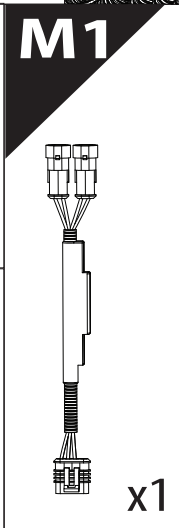

Installation Manual

PART NUMBER(S)	Model Year
TESS 1431 ROLL	Toyota Tundra 2014 ->2021 & 2022+ (with c - channels)
TESS 14311 ROLL	
Cab(s)	Installation Time / Weight
5.5 Feet & 6.5 Feet	40-60 minutes / 53-57 kg