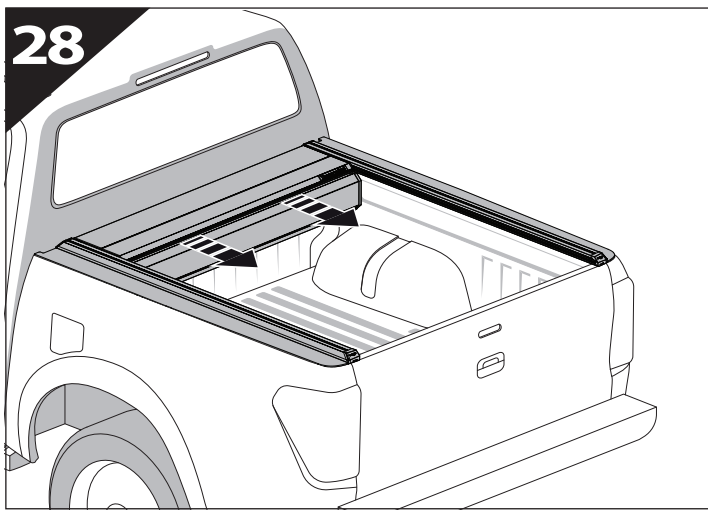

GR: Οδηγίες Εγκατάστασης
GB: Installation manual
SF: Asennusohje
F: Notice de montage
PL: Instrukcja montażu
NL: Installatie-instructies
TR: Montaj Talimatı
S: Monteringsanvisning
E: Instrucciones de montaje

H: Szerelési utasítás
P: Instruções de instalação
RUS: Инструкция по установке
N: Monteringsveiledning
D: Einbauanleitung
CZ: Návod k instalaci
I: Istruzioni de montaggio
DK: Monteringsvejledning
RO: Instructiuni de instalare

Customer Service:

+30 (210) 5541161, +30 (210) 5541154 (08:00 - 16:00 EET)

Support department:

info@gianso.gr

Website:

www.tessera4x4.com

Address:

19.5 km of National road Athens-Korinthos (Elefsina) Greece, P.C: 19200