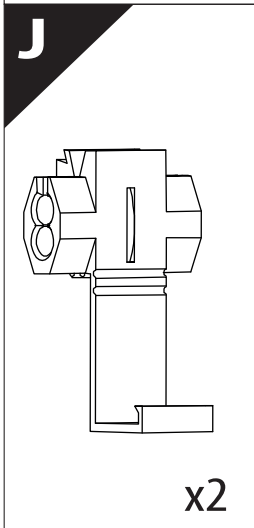

Installation Manual

PART NUMBER(S)	Model Year
TESS 1431 ROLL	Toyota Tundra 2014 ->2021 & 2022+ (with c - channels)
TESS 14311 ROLL	
Cab(s)	Installation Time / Weight
5.5 Feet & 6.5 Feet	40-60 minutes / 53-57 kg