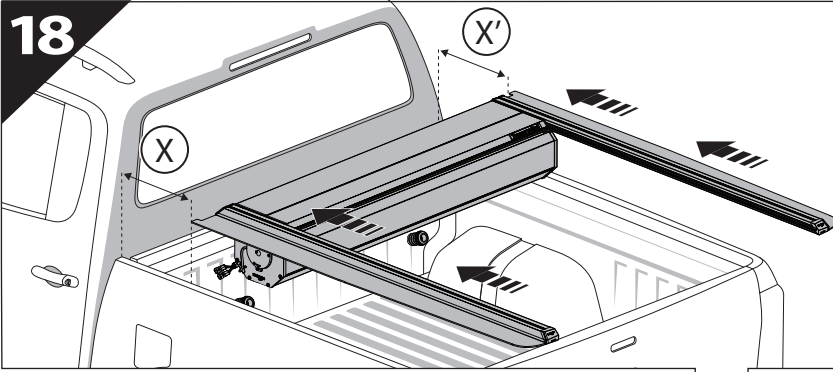

18

19

20

CAUTION
Basic+E-KIT Version

E-KIT
MANUAL