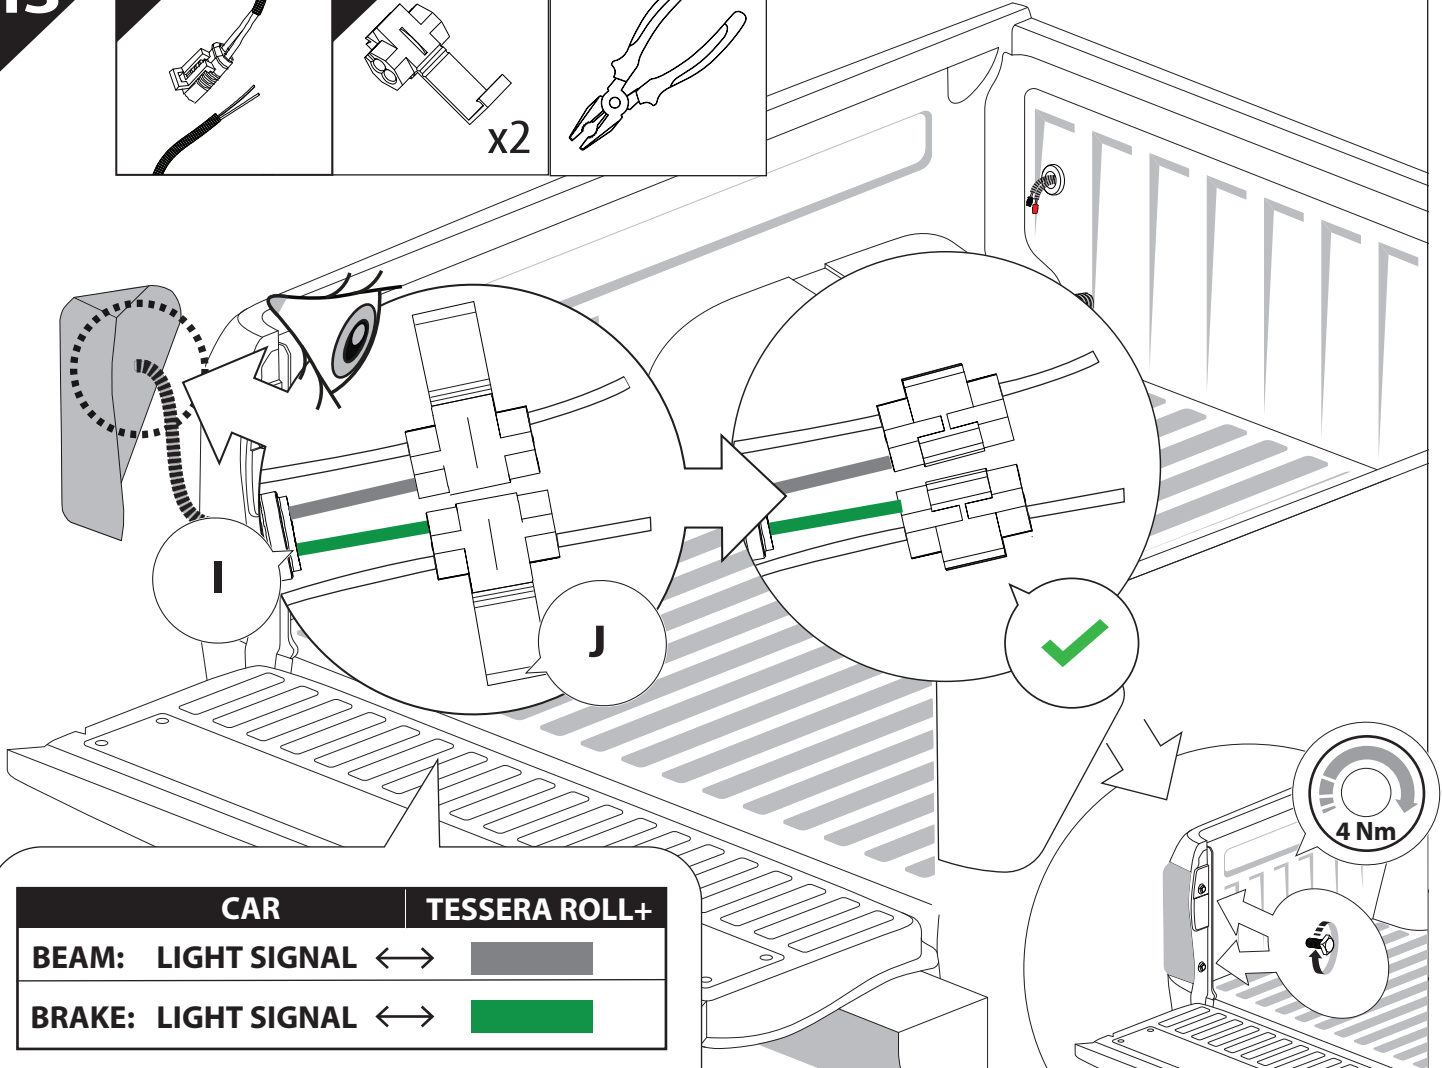

Ø 25 mm

Rust Protection

CAUTION

max: 2 mm

CAUTION

5 mm

13

CAUTION: CONSULT A CERTIFIED AUTO MECHANIC OR AUTOMOTIVE ELECTRICIAN TO IDENTIFY THE CORRECT WIRING CABLES FOR BEAM AND BRAKE SIGNALS BEFORE MAKING ANY CONNECTIONS.