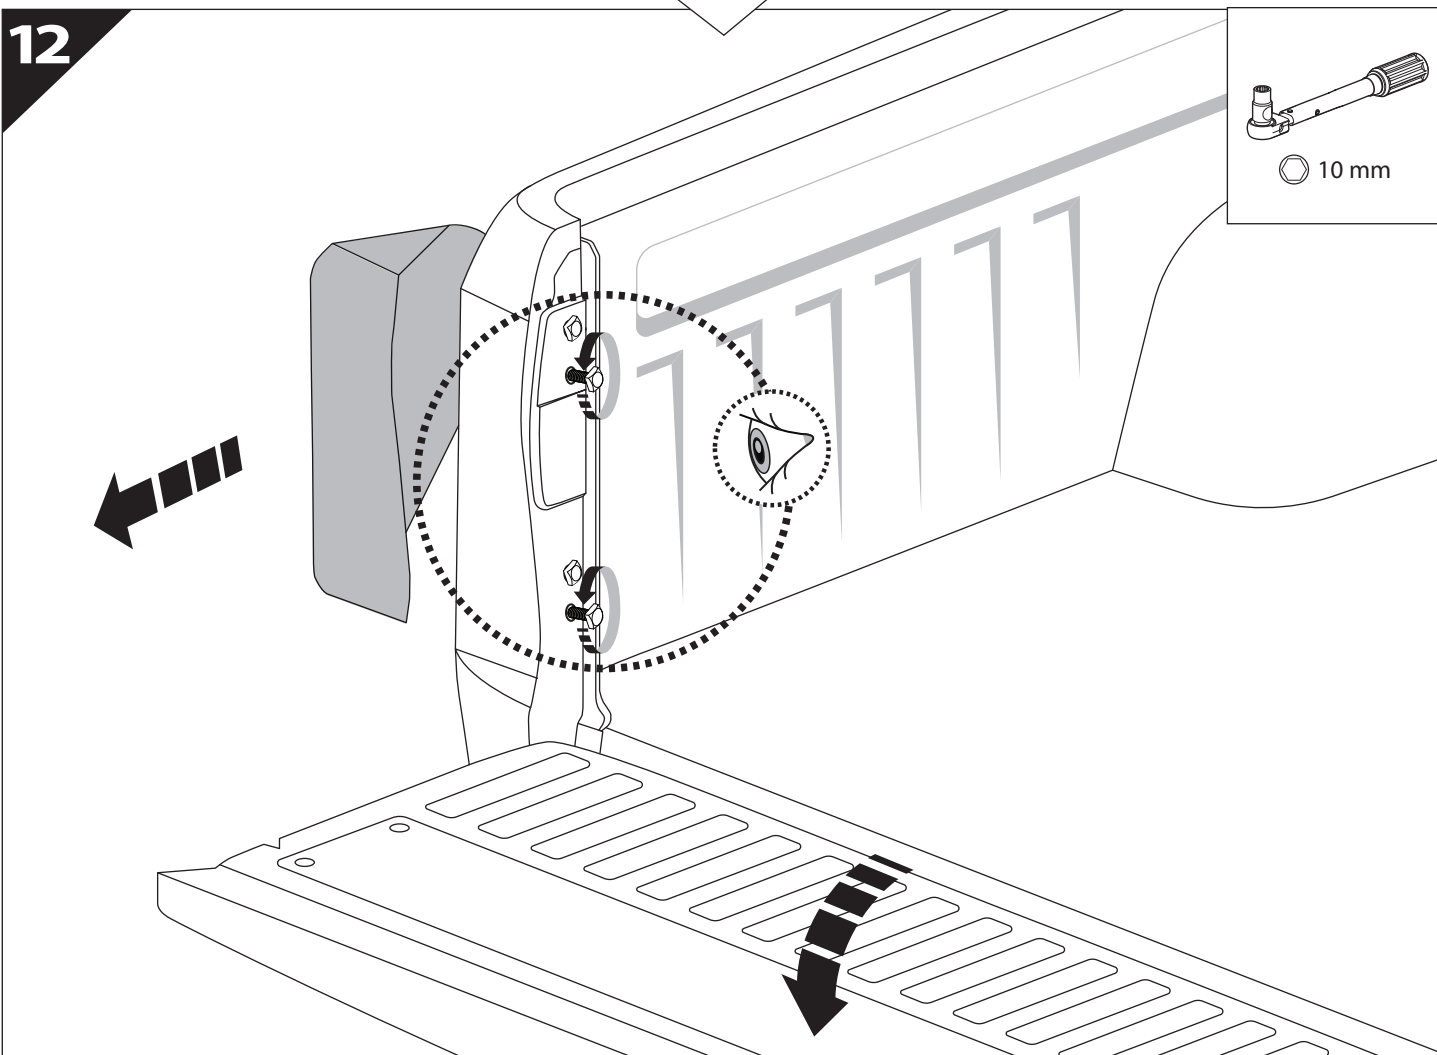

Ø 25 mm

Rust Protection

CAUTION

max: 2 mm

CAUTION

5 mm

13

CAUTION: CONSULT A CERTIFIED AUTO MECHANIC OR AUTOMOTIVE ELECTRICIAN TO IDENTIFY THE CORRECT WIRING CABLES FOR BEAM AND BRAKE SIGNALS BEFORE MAKING ANY CONNECTIONS.