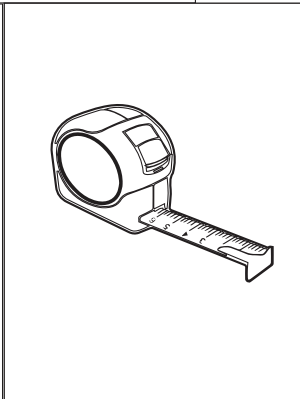

Installation Manual

PART NUMBER(S)	Model Year
TESS 1431 ROLL	Toyota Tundra 2014 ->2021 & 2022+ (with c - channels)
TESS 14311 ROLL	
Cab(s)	Installation Time / Weight
5.5 Feet & 6.5 Feet	40-60 minutes / 53-57 kg