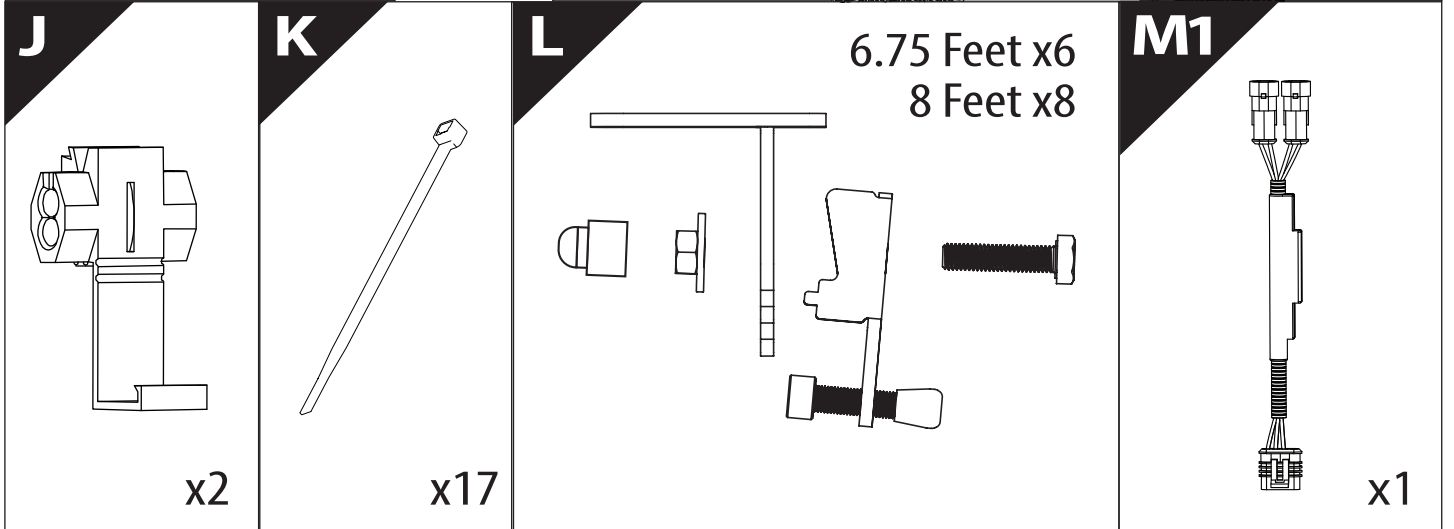

Installation Manual

PART NUMBER(S)	Model Year
TESS 1432 ROLL	Ford F-250 / 350 2023+
TESS 14321 ROLL	
Feet	Installation Time / Weight
6.75 Feet & 8 Feet	40-60 minutes / 53-57 kg

Ø 25 mm

+

-

4 mm

1 - 25 Nm

8, 10, 13 mm