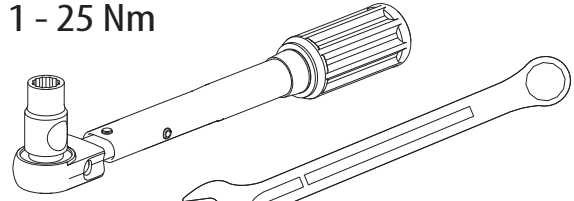

Installation Manual

PART NUMBER(S)	Model Year
TESS 1432 ROLL	Ford F-250 / 350 2023+
TESS 14321 ROLL	
Feet	Installation Time / Weight
6.75 Feet & 8 Feet	40-60 minutes / 53-57 kg

Ø 25 mm

+

-

4 mm

1 - 25 Nm

8, 10, 13 mm