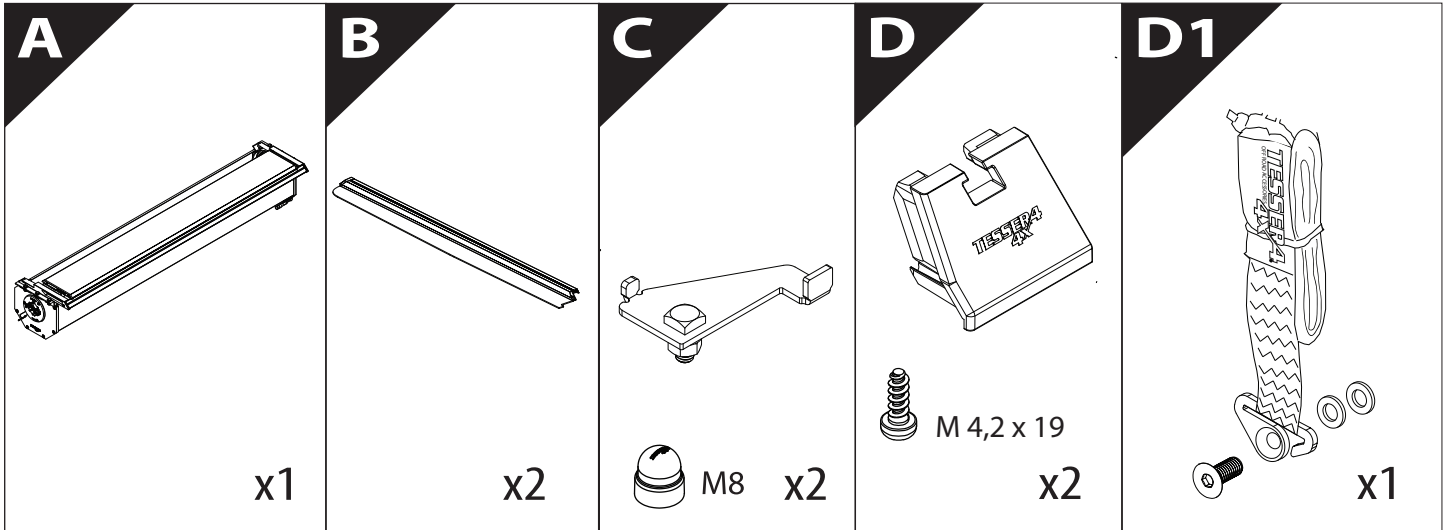

Installation Manual

PART NUMBER(S)	Model Year
TESS 1432 ROLL	Ford F-250 / 350 2023+
TESS 14321 ROLL	
Feet	Installation Time / Weight
6.75 Feet & 8 Feet	40-60 minutes / 53-57 kg

Ø 25 mm

+

-

4 mm

1 - 25 Nm

8, 10, 13 mm