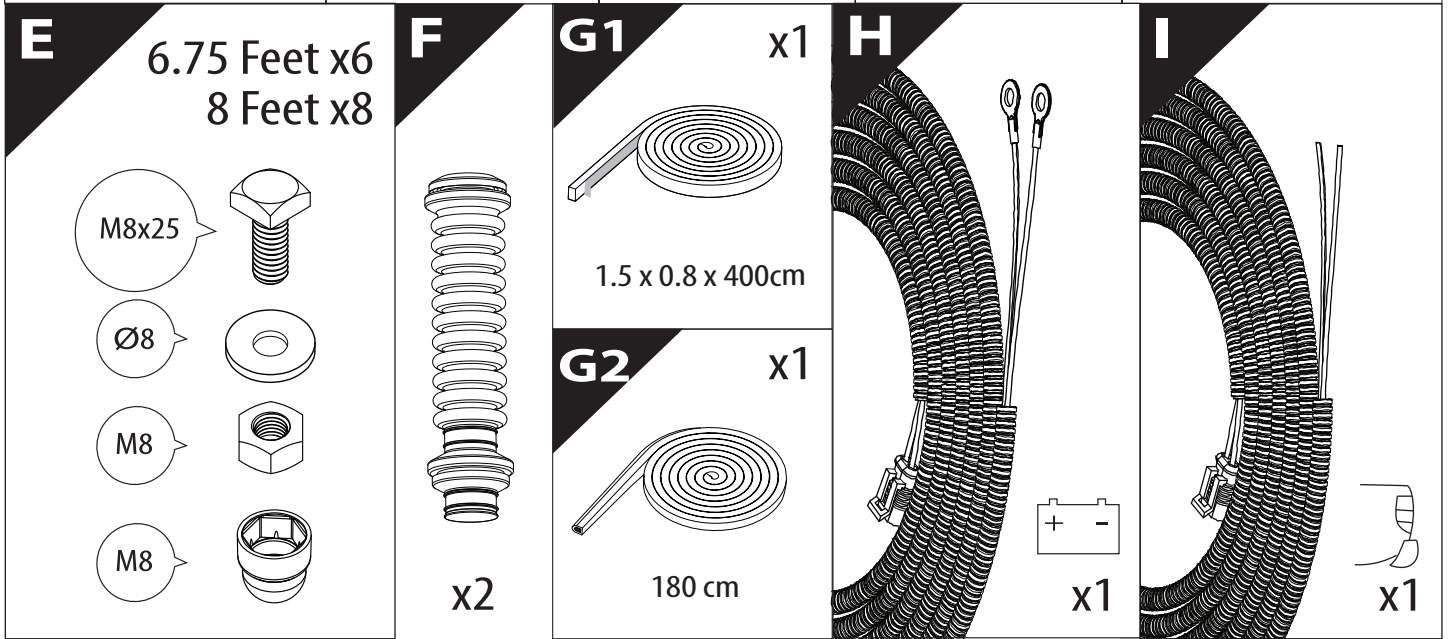

Installation Manual

PART NUMBER(S)	Model Year
TESS 1432 ROLL	Ford F-250 / 350 2023+
TESS 14321 ROLL	
Feet	Installation Time / Weight
6.75 Feet & 8 Feet	40-60 minutes / 53-57 kg

Ø 25 mm

+

-

4 mm

1 - 25 Nm

8, 10, 13 mm