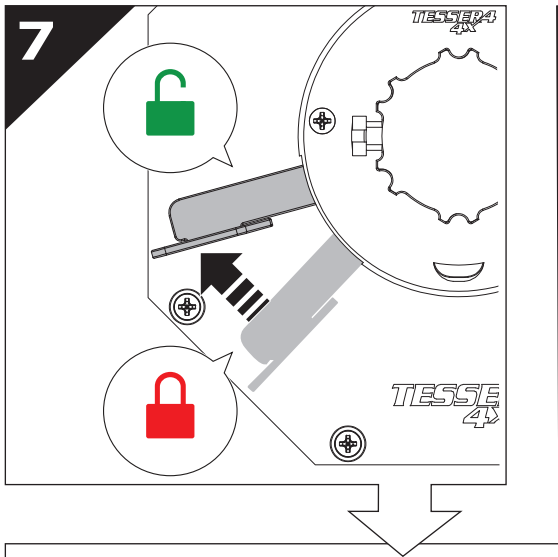

INSTALLATION
MANUAL
+S-KIT

OWNERS
MANUAL

B

A

KITS

G

3

4

10

11

12

12.0

13

X:600mm Y:350mm

14

C:600mm D:250mm

OR

H:100mm

H

X

17

18

Only to be installed by authorized personnel

19