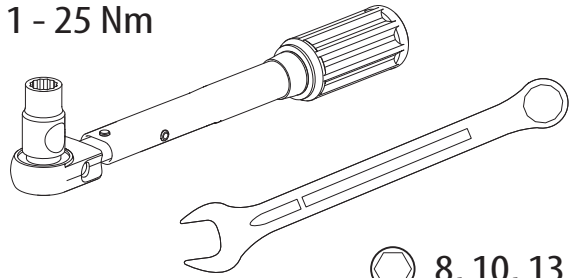

Tessera Roll+

Basic Version + ⚙️ S-KIT

Installation Manual

PART NUMBER(S)	Model Year
TESS 1432 ROLL+S-KIT	Ford F-250 / 350 2023+
TESS 14321 ROLL+S-KIT	
Feet	Installation Time / Weight
6.75 Feet & 8 Feet	40-60 minutes / 53-57 kg

Ø 25 mm

+

-

4 mm

1 - 25 Nm

8, 10, 13 mm

ACETONE

H₂O

10

11

12

12.0

13

X:600mm Y:350mm

14

C:600mm D:250mm