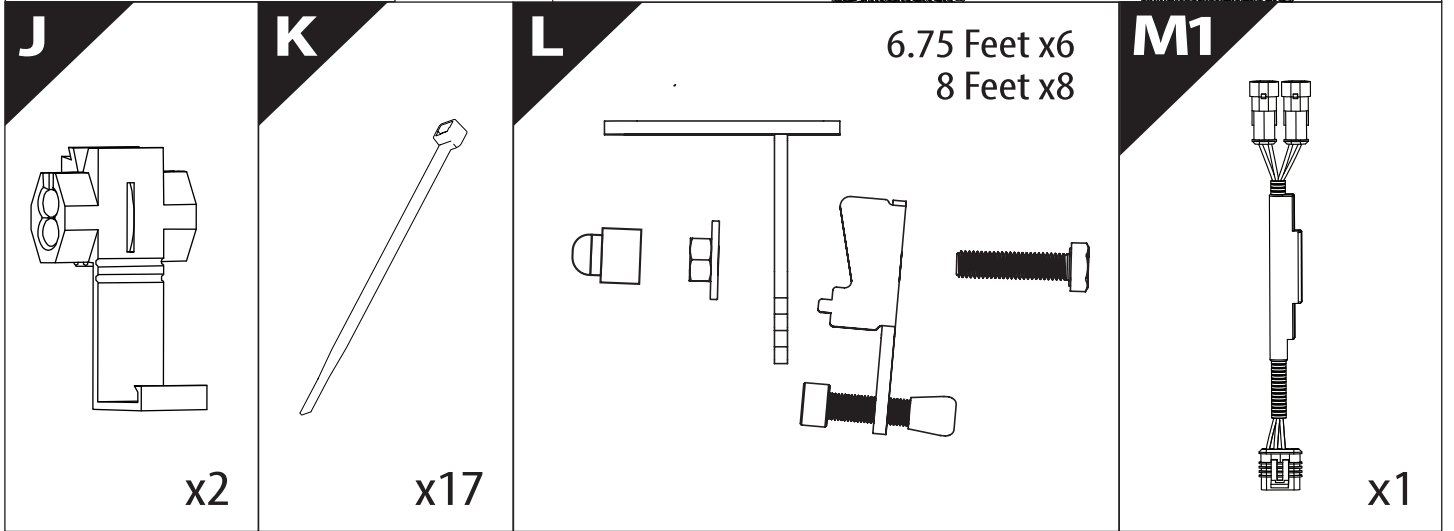

Tessera Roll+

Basic Version + ⚙️ S-KIT

Installation Manual

PART NUMBER(S)	Model Year
TESS 1432 ROLL+S-KIT	Ford F-250 / 350 2023+
TESS 14321 ROLL+S-KIT	
Feet	Installation Time / Weight
6.75 Feet & 8 Feet	40-60 minutes / 53-57 kg

Ø 25 mm

+

-

4 mm

1 - 25 Nm

8, 10, 13 mm

ACETONE

H₂O

10

11

12

12.0

13

X:600mm Y:350mm

14

C:600mm D:250mm

OR

H:100mm

H

X

17

18

Only to be installed by authorized personnel

19