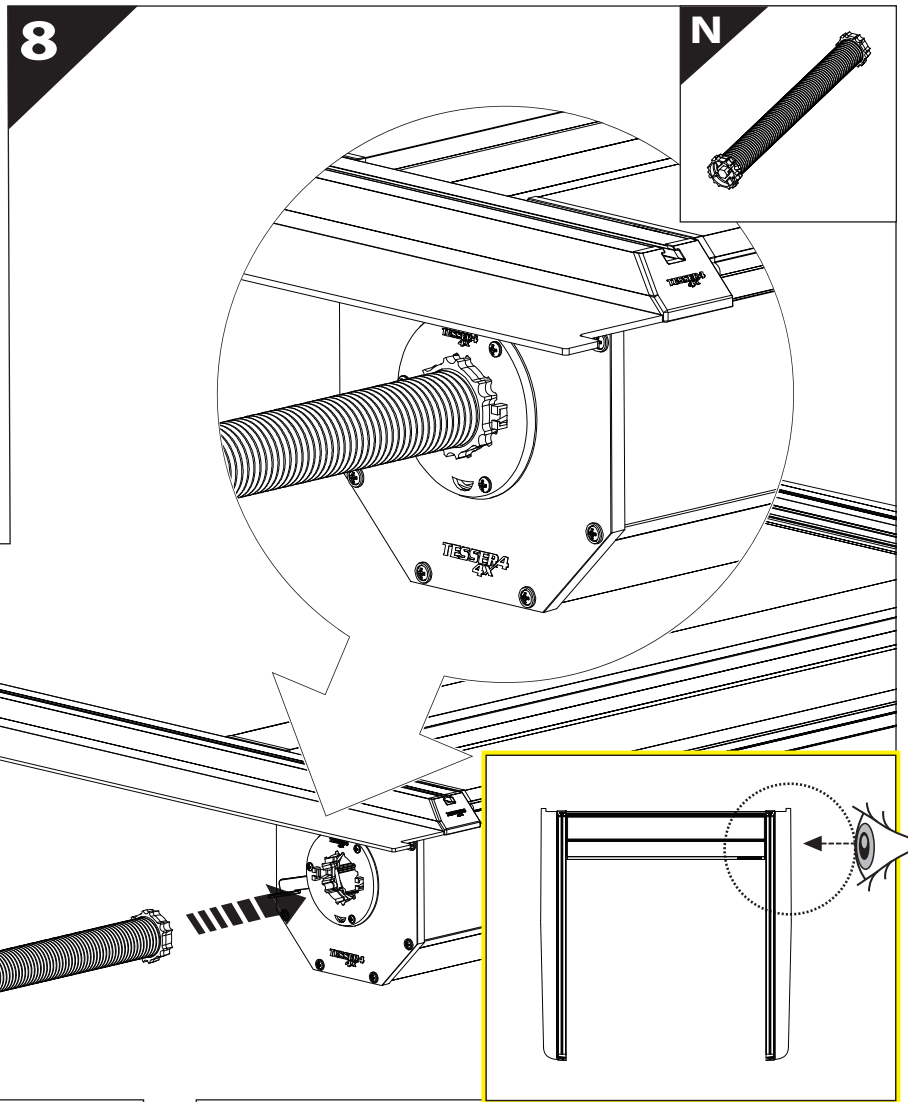

Ø 25 mm

+

-

4 mm

1 - 25 Nm

8, 10, 13 mm

ACETONE

H₂O

10

11

12

12.0

13

X:600mm Y:350mm

14

C:600mm D:250mm

OR

H:100mm

H

X

17

18

Only to be installed by authorized personnel

19