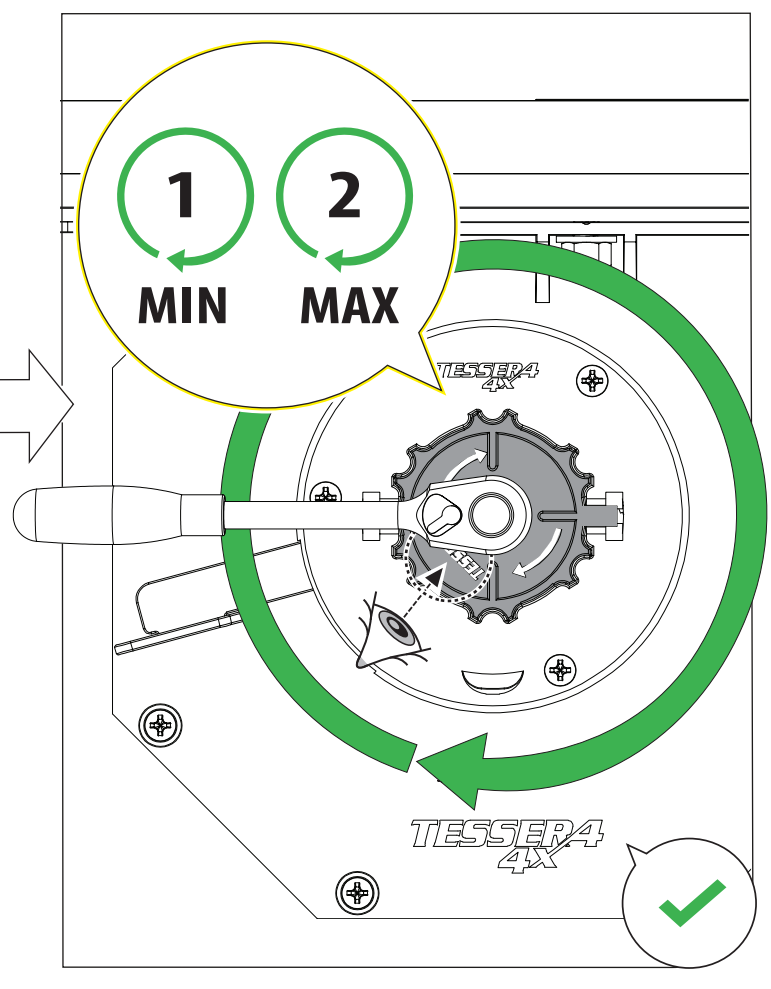

INSTALLATION
MANUAL
+S-KIT

OWNERS
MANUAL

B

A

KITS

G

3

4

10

11

12

12.0

13

X:600mm Y:350mm

14

C:600mm D:250mm