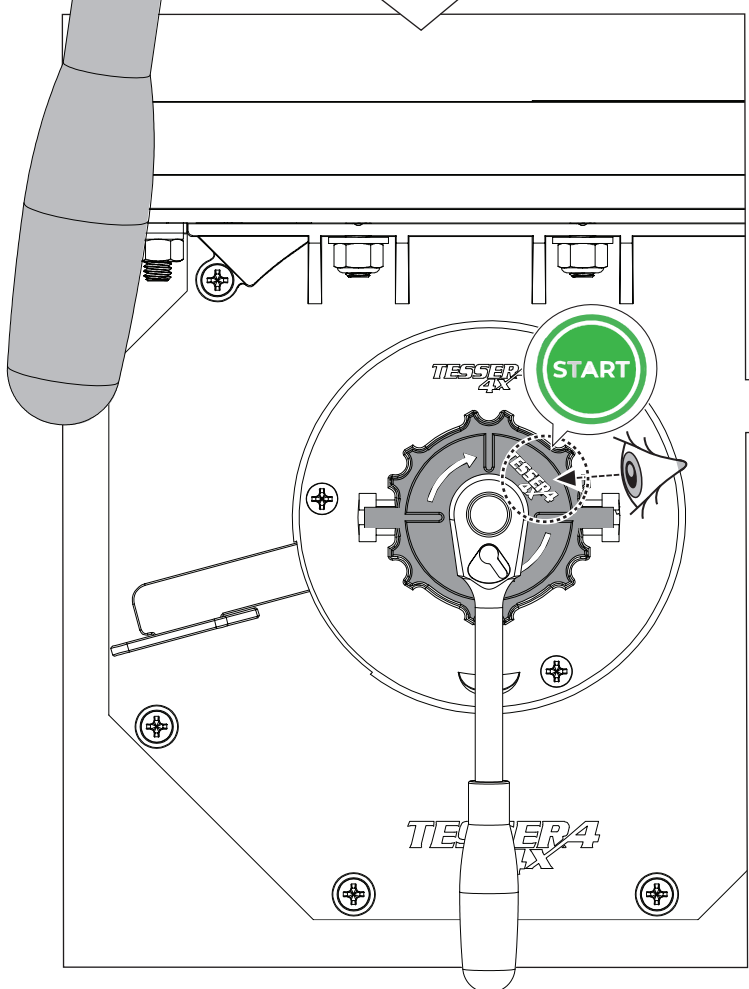

Ø 25 mm

+

-

4 mm

1 - 25 Nm

8, 10, 13 mm

ACETONE

H₂O

10

11

12

12.0

13

X:600mm Y:350mm

14

C:600mm D:250mm