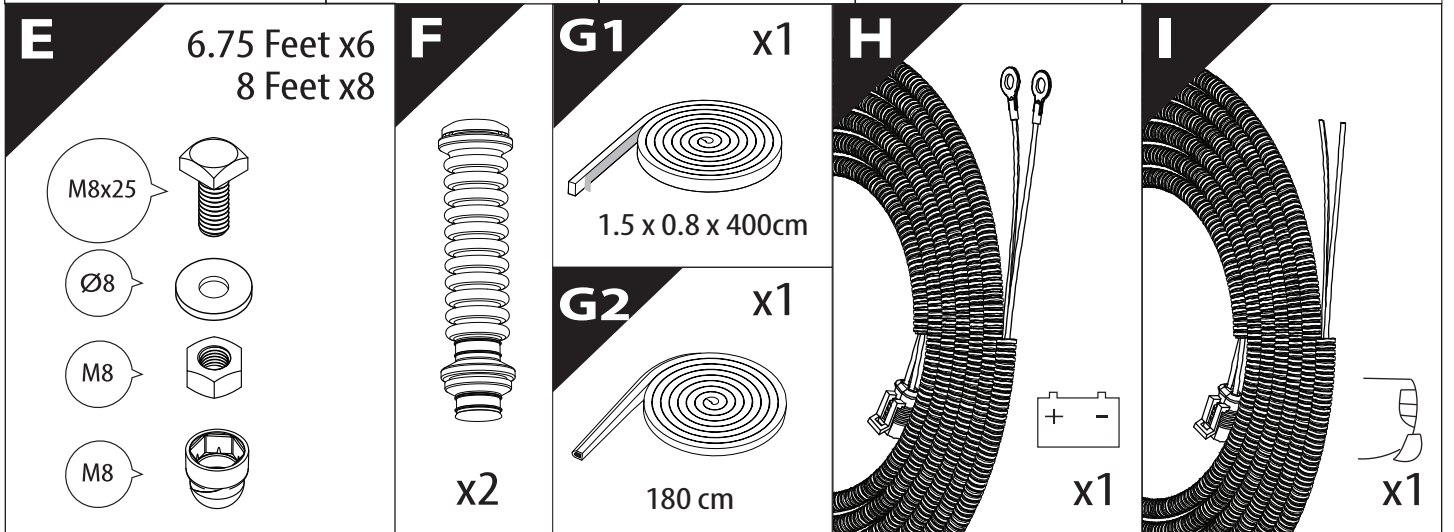

Tessera Roll+

Basic Version + ⚙️ S-KIT

Installation Manual

PART NUMBER(S)	Model Year
TESS 1432 ROLL+S-KIT	Ford F-250 / 350 2023+
TESS 14321 ROLL+S-KIT	
Feet	Installation Time / Weight
6.75 Feet & 8 Feet	40-60 minutes / 53-57 kg

Ø 25 mm

+

-

4 mm

1 - 25 Nm

8, 10, 13 mm

ACETONE

H₂O

10

11

12

12.0

13

X:600mm Y:350mm

14

C:600mm D:250mm

OR

H:100mm

H

X

17

18

Only to be installed by authorized personnel

19