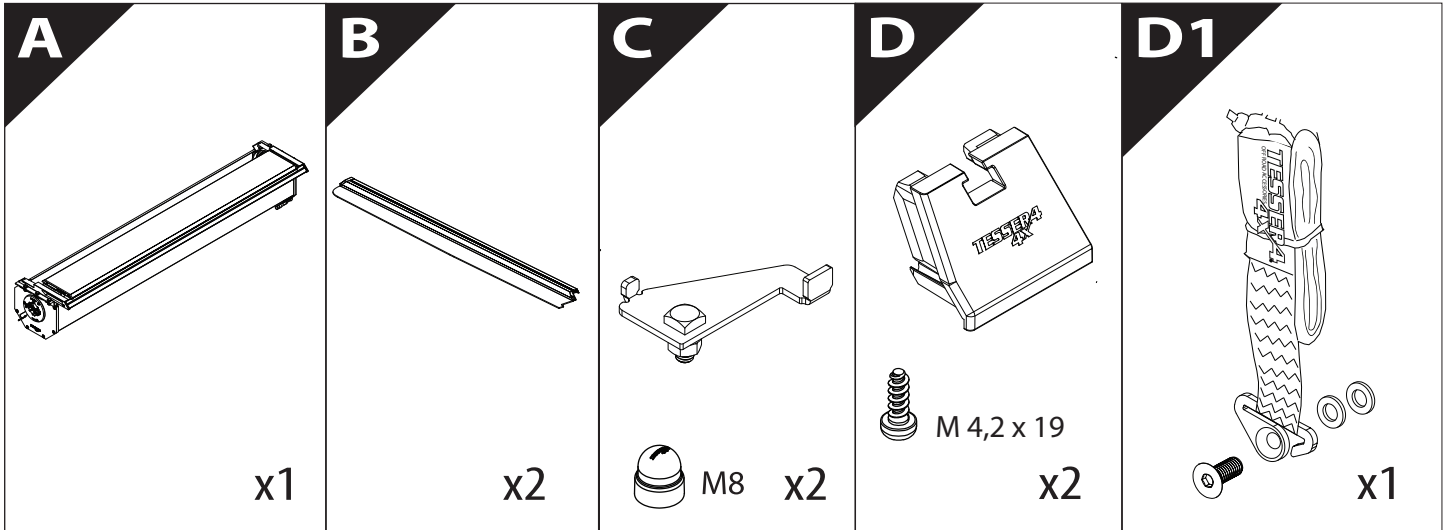

Tessera Roll+

Basic Version + ⚙️ S-KIT

Installation Manual

PART NUMBER(S)	Model Year
TESS 1432 ROLL+S-KIT	Ford F-250 / 350 2023+
TESS 14321 ROLL+S-KIT	
Feet	Installation Time / Weight
6.75 Feet & 8 Feet	40-60 minutes / 53-57 kg

Ø 25 mm

+

-

4 mm

1 - 25 Nm

8, 10, 13 mm

ACETONE

H₂O

10

11

12

12.0

13

X:600mm Y:350mm

14

C:600mm D:250mm