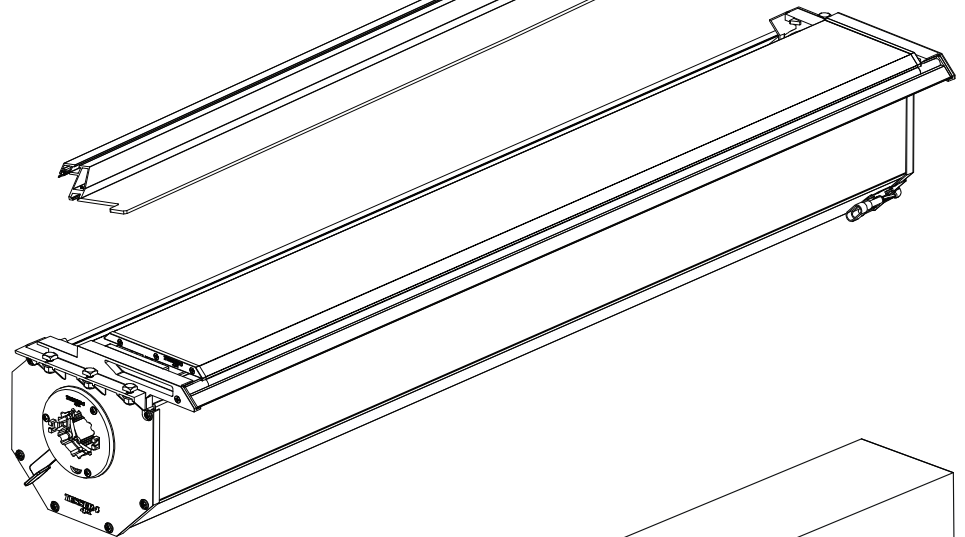

Installation Manual

PART NUMBER(S)	Model Year
TESS 14240 ROLL	Dodge Ram RamBox 1500 2019+
Cab(s)	Installation Time / Weight
Double Cab	40-60 minutes / 53-57 kg

B

A

KITS

L

3

4

7

8

13

	CAR			TESSERA ROLL+	
BEAM	Orange square	Orange square	Orange square	Double-headed arrow	Grey bar
BRAKE	Green square	Green square	Green square	Double-headed arrow	Green bar

14

15

L3

16