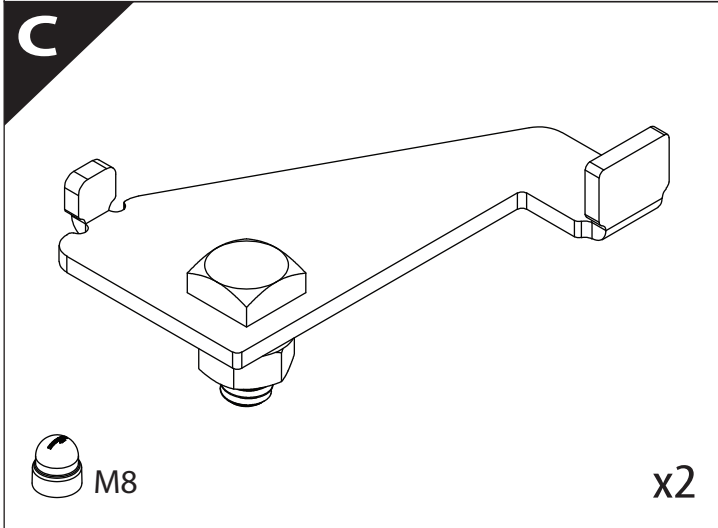

Installation Manual

PART NUMBER(S)	Model Year
TESS 14240 ROLL	Dodge Ram RamBox 1500 2019+
Cab(s)	Installation Time / Weight
Double Cab	40-60 minutes / 53-57 kg

B

A

KITS

L

3

4

7

8

13

	CAR			TESSERA ROLL+	
BEAM	Orange square	Orange square	Orange square	Double-headed arrow	Grey bar
BRAKE	Green square	Green square	Green square	Double-headed arrow	Green bar

14

15

L3

16