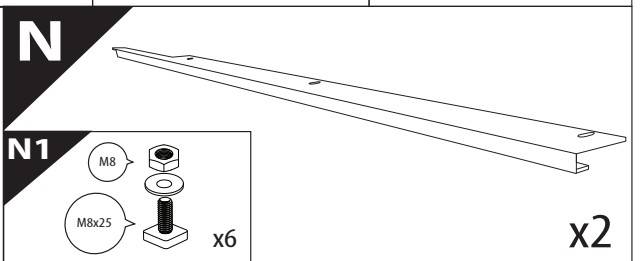

Installation Manual

PART NUMBER(S)	Model Year
TESS 14240 ROLL	Dodge Ram RamBox 1500 2019+
Cab(s)	Installation Time / Weight
Double Cab	40-60 minutes / 53-57 kg

B

A

KITS

L

3

4

7

8

13

	CAR			TESSERA ROLL+	
BEAM	Orange square	Orange square	Orange square	Double-headed arrow	Grey bar
BRAKE	Green square	Green square	Green square	Double-headed arrow	Green bar

14

15

L3

16