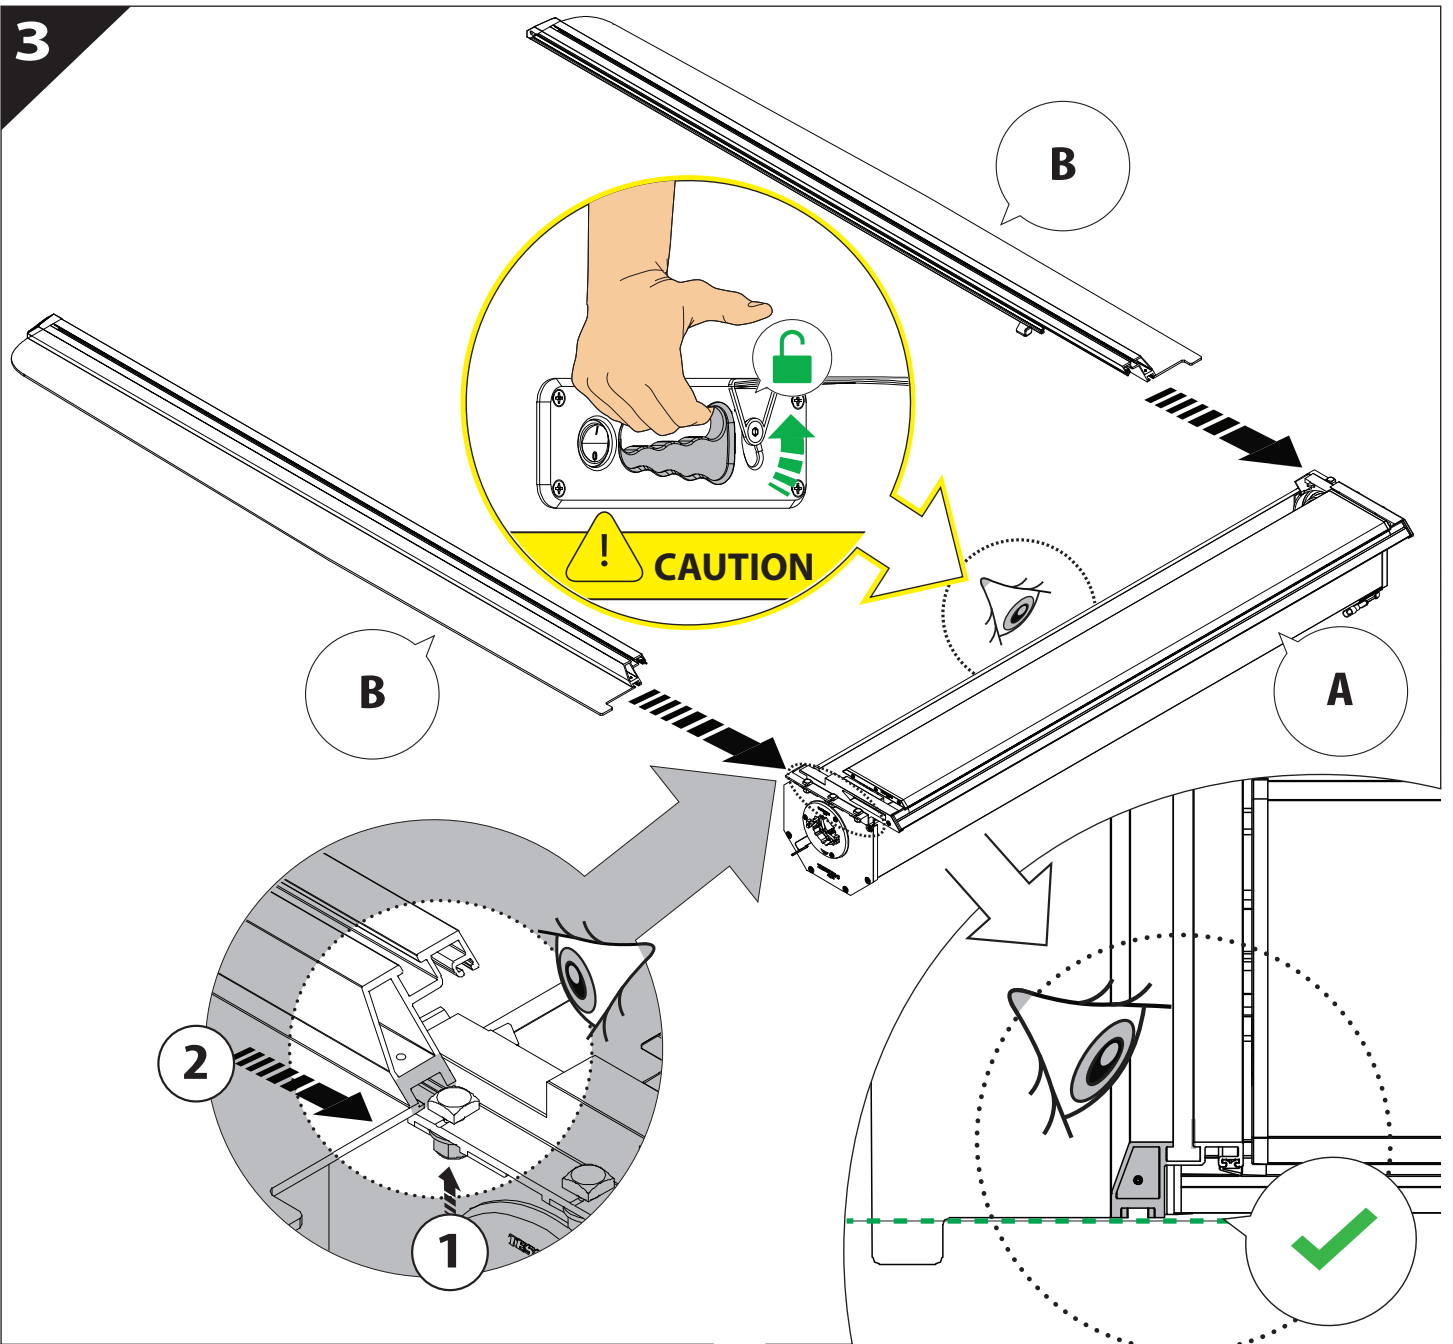

Installation Manual

PART NUMBER(S)	Model Year
TESS 14240 ROLL	Dodge Ram RamBox 1500 2019+
Cab(s)	Installation Time / Weight
Double Cab	40-60 minutes / 53-57 kg

B

A

KITS

L

3

4

7

8

13

	CAR			TESSERA ROLL+	
BEAM	Orange square	Orange square	Orange square	Double-headed arrow	Grey bar
BRAKE	Green square	Green square	Green square	Double-headed arrow	Green bar

14

15

L3

16