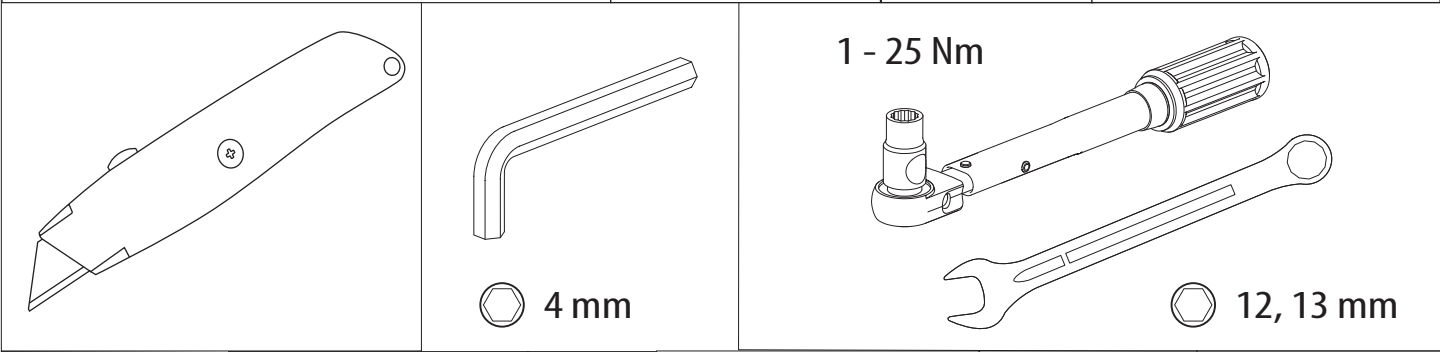

Installation Manual

PART NUMBER(S)	Model Year
TESS 14240 ROLL	Dodge Ram RamBox 1500 2019+
Cab(s)	Installation Time / Weight
Double Cab	40-60 minutes / 53-57 kg

B

A

KITS

L

3

4

7

8

13

	CAR			TESSERA ROLL+	
BEAM	Orange square	Orange square	Orange square	Double-headed arrow	Grey bar
BRAKE	Green square	Green square	Green square	Double-headed arrow	Green bar

14

15

L3

16