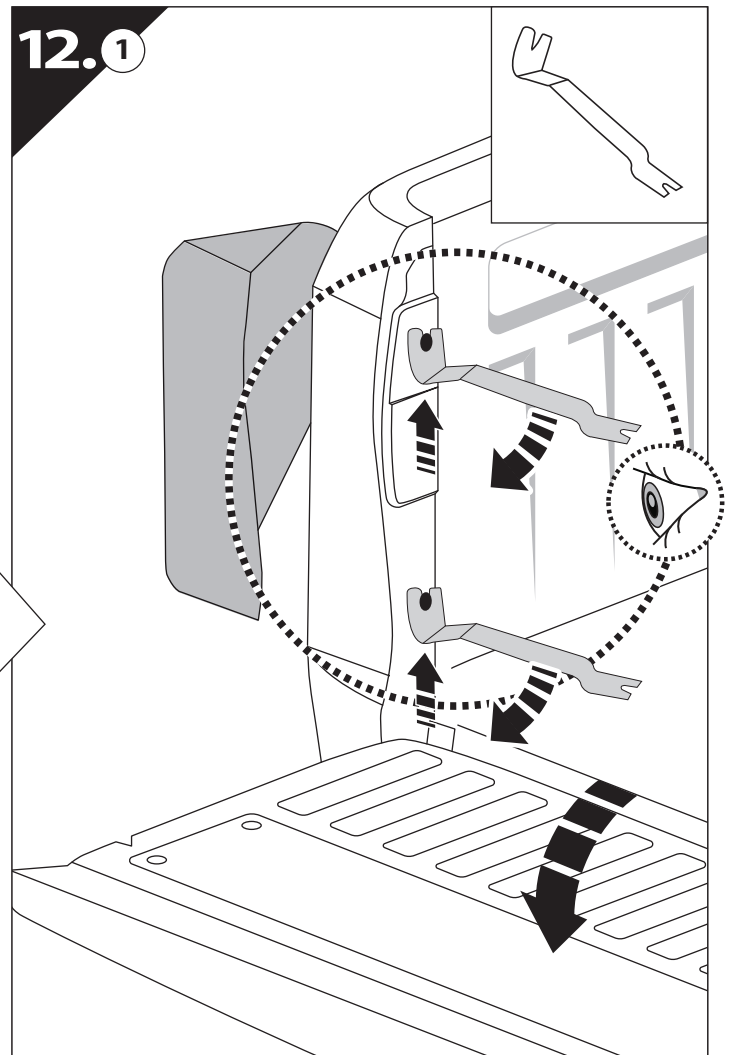

Installation Manual

PART NUMBER(S)	Model Year
TESS 14240 ROLL	Dodge Ram RamBox 1500 2019+
Cab(s)	Installation Time / Weight
Double Cab	40-60 minutes / 53-57 kg

B

A

KITS

L

3

4

7

8

13

	CAR			TESSERA ROLL+	
BEAM	Orange square	Orange square	Orange square	Double-headed arrow	Grey bar
BRAKE	Green square	Green square	Green square	Double-headed arrow	Green bar

14

15

L3

16