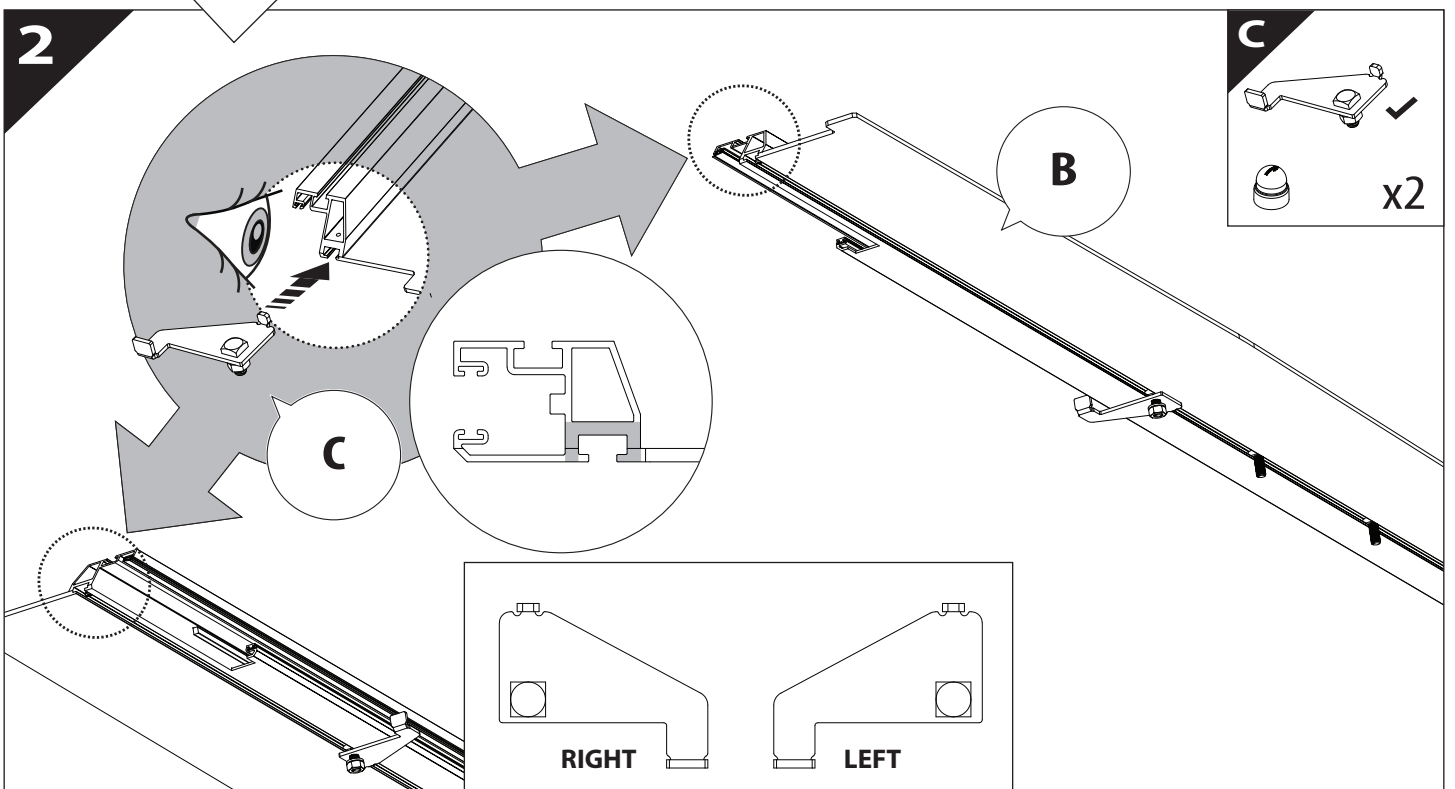

Installation Manual

PART NUMBER(S)	Model Year
TESS 14240 ROLL	Dodge Ram RamBox 1500 2019+
Cab(s)	Installation Time / Weight
Double Cab	40-60 minutes / 53-57 kg

B

A

KITS

L

3

4

7

8

13

	CAR			TESSERA ROLL+	
BEAM	Orange square	Orange square	Orange square	Double-headed arrow	Grey bar
BRAKE	Green square	Green square	Green square	Double-headed arrow	Green bar

14

15

L3

16