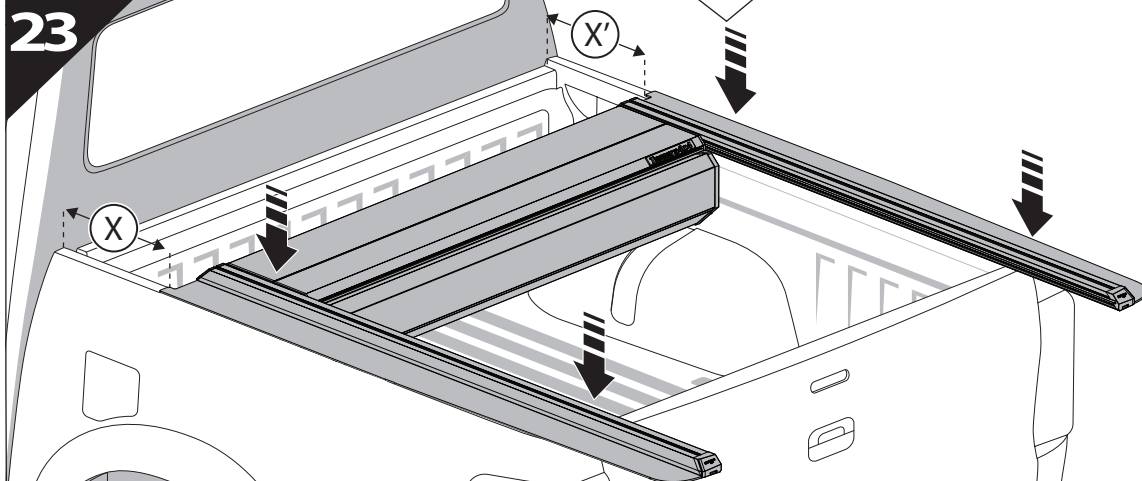

22

23

24

CAUTION	
Basic+E-KIT Version	
E-KIT MANUAL	
M2 ✓ 	M1 ✗