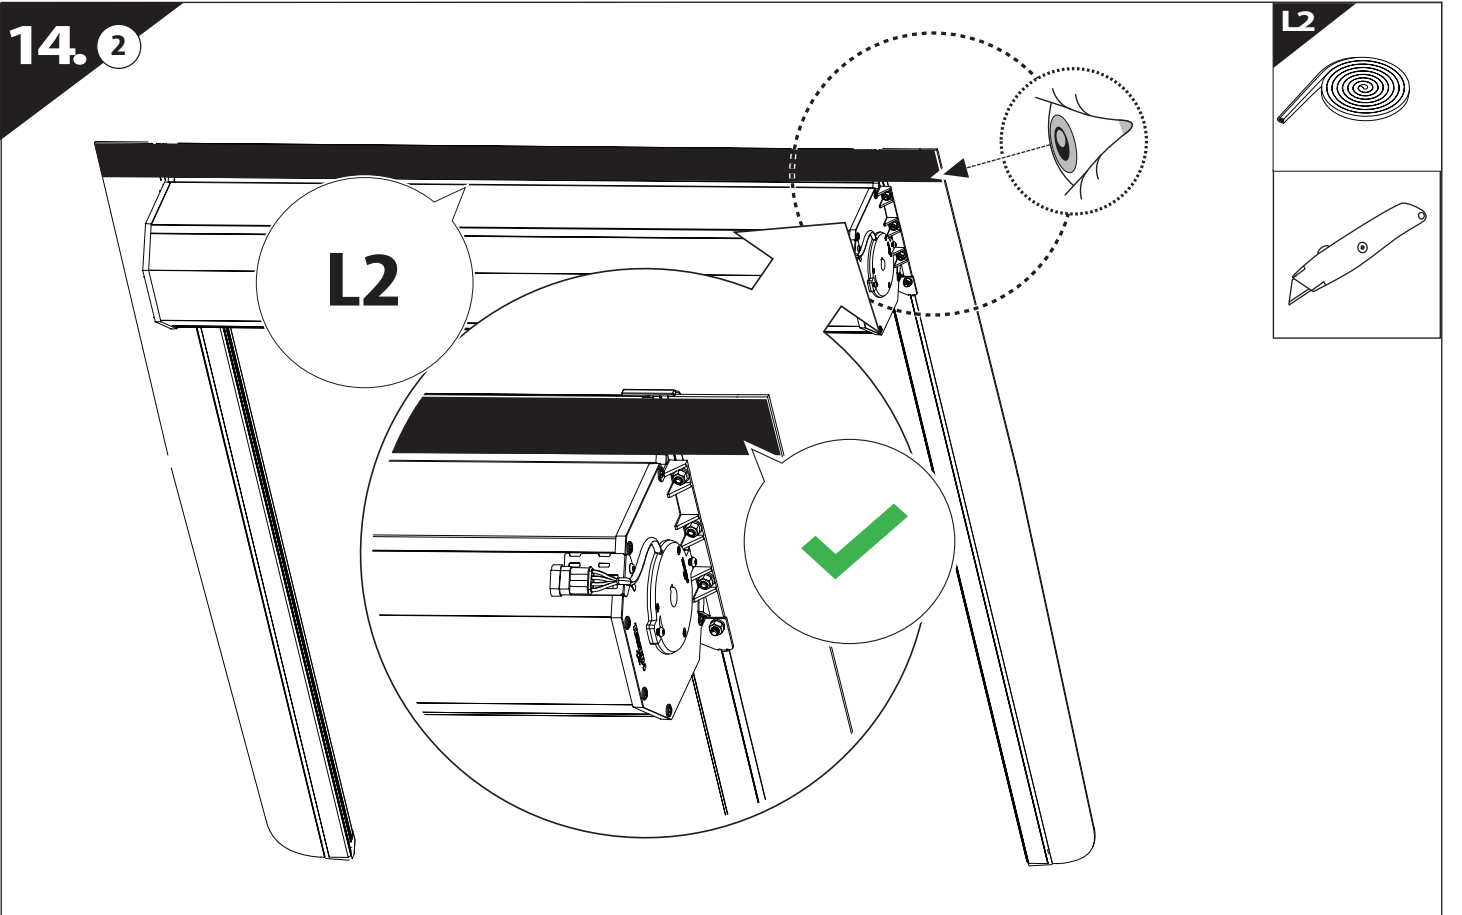

7

8

13

	CAR			TESSERA ROLL+	
BEAM	Orange square	Orange square	Orange square	Double-headed arrow	Grey bar
BRAKE	Green square	Green square	Green square	Double-headed arrow	Green bar

14

15

L3

16