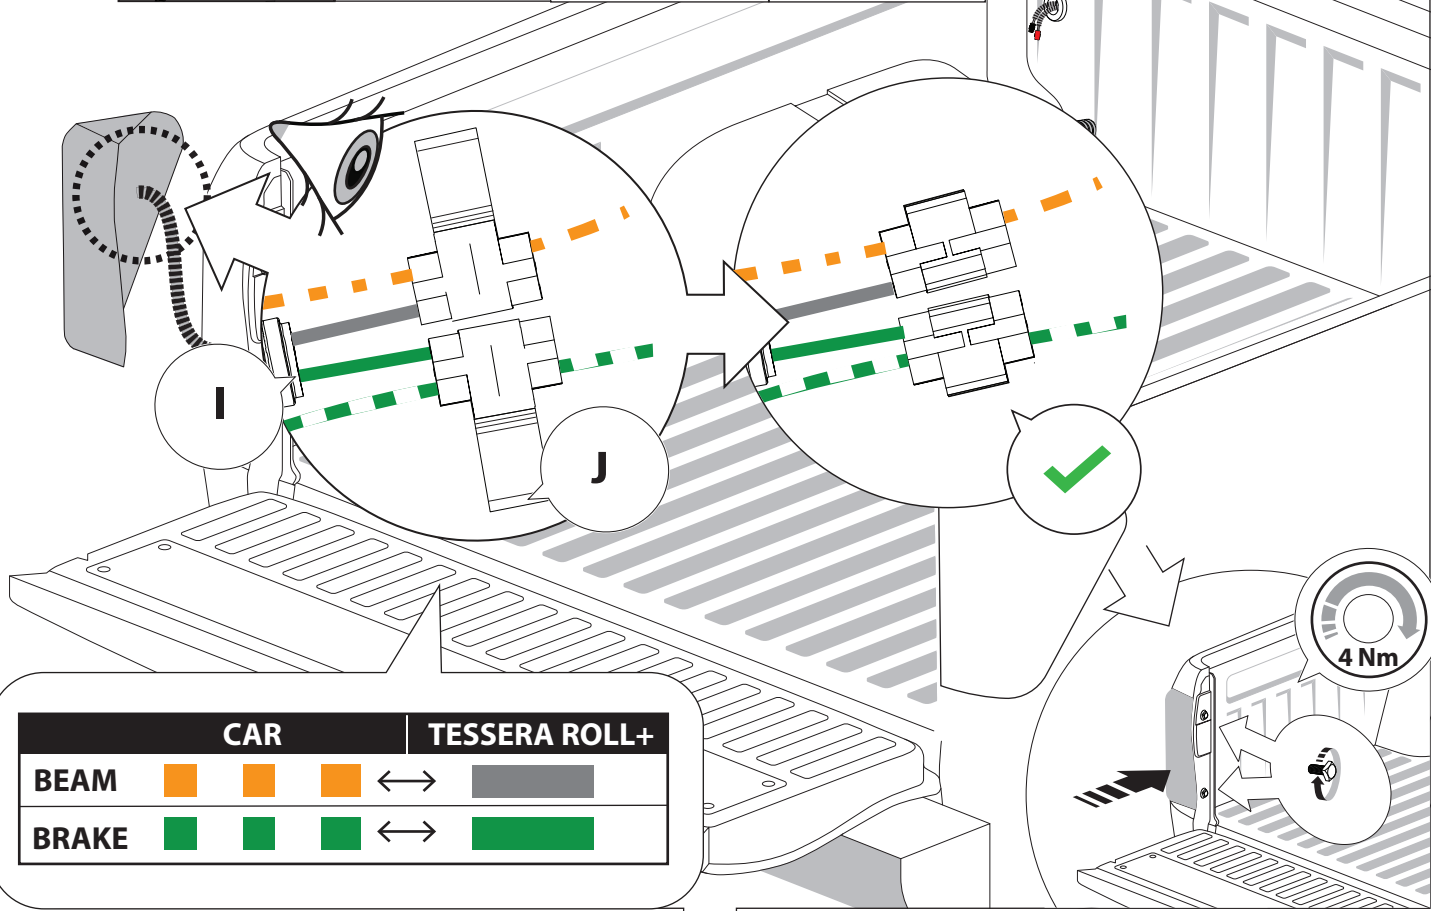

Installation Manual

PART NUMBER(S)	Model Year
TESS 14240 ROLL	Dodge Ram RamBox 1500 2019+
Cab(s)	Installation Time / Weight
Double Cab	40-60 minutes / 53-57 kg

B

A

KITS

L

3

4

7

8

13

	CAR			TESSERA ROLL+	
BEAM	Orange square	Orange square	Orange square	Double-headed arrow	Grey bar
BRAKE	Green square	Green square	Green square	Double-headed arrow	Green bar

14

15

L3

16