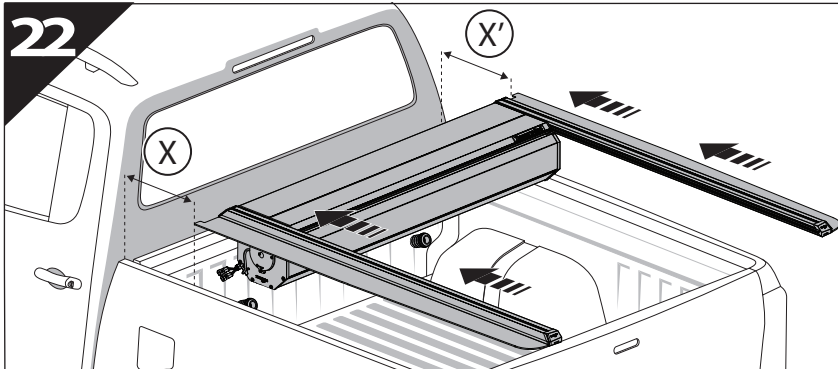

22

23

24

CAUTION	
Basic+E-KIT Version	
E-KIT MANUAL	
M2 ✓ 	M1 ✗