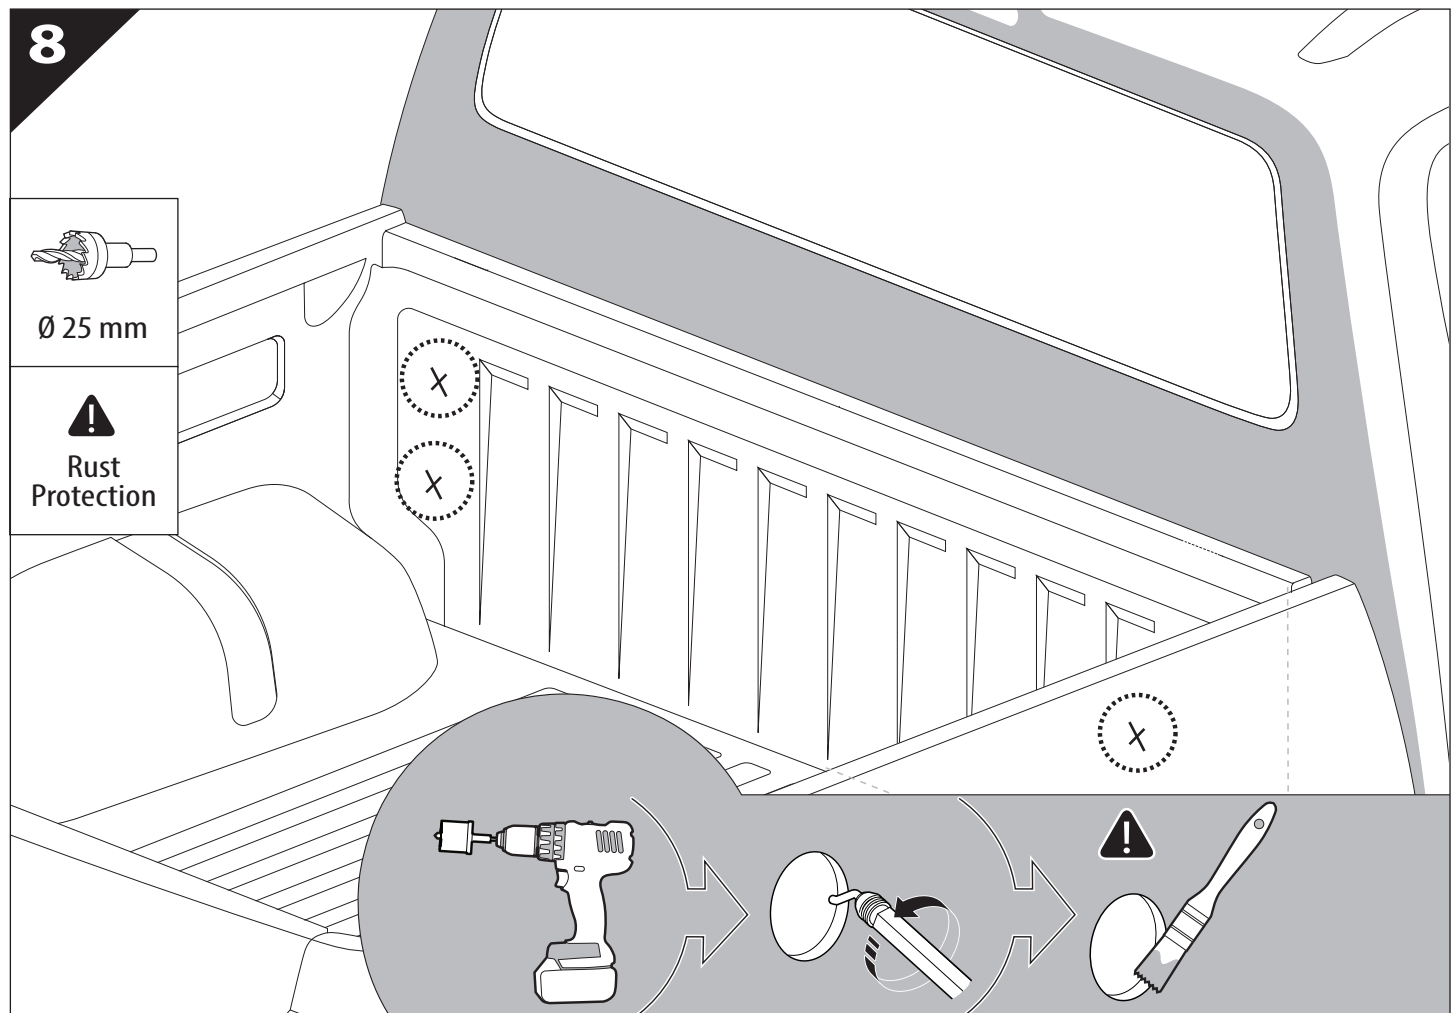

Installation Manual

PART NUMBER(S)	Model Year
TESS 14240 ROLL	Dodge Ram RamBox 1500 2019+
Cab(s)	Installation Time / Weight
Double Cab	40-60 minutes / 53-57 kg

B

A

KITS

L

3

4

7

8

13

	CAR			TESSERA ROLL+	
BEAM	Orange square	Orange square	Orange square	Double-headed arrow	Grey bar
BRAKE	Green square	Green square	Green square	Double-headed arrow	Green bar

14

15

L3

16