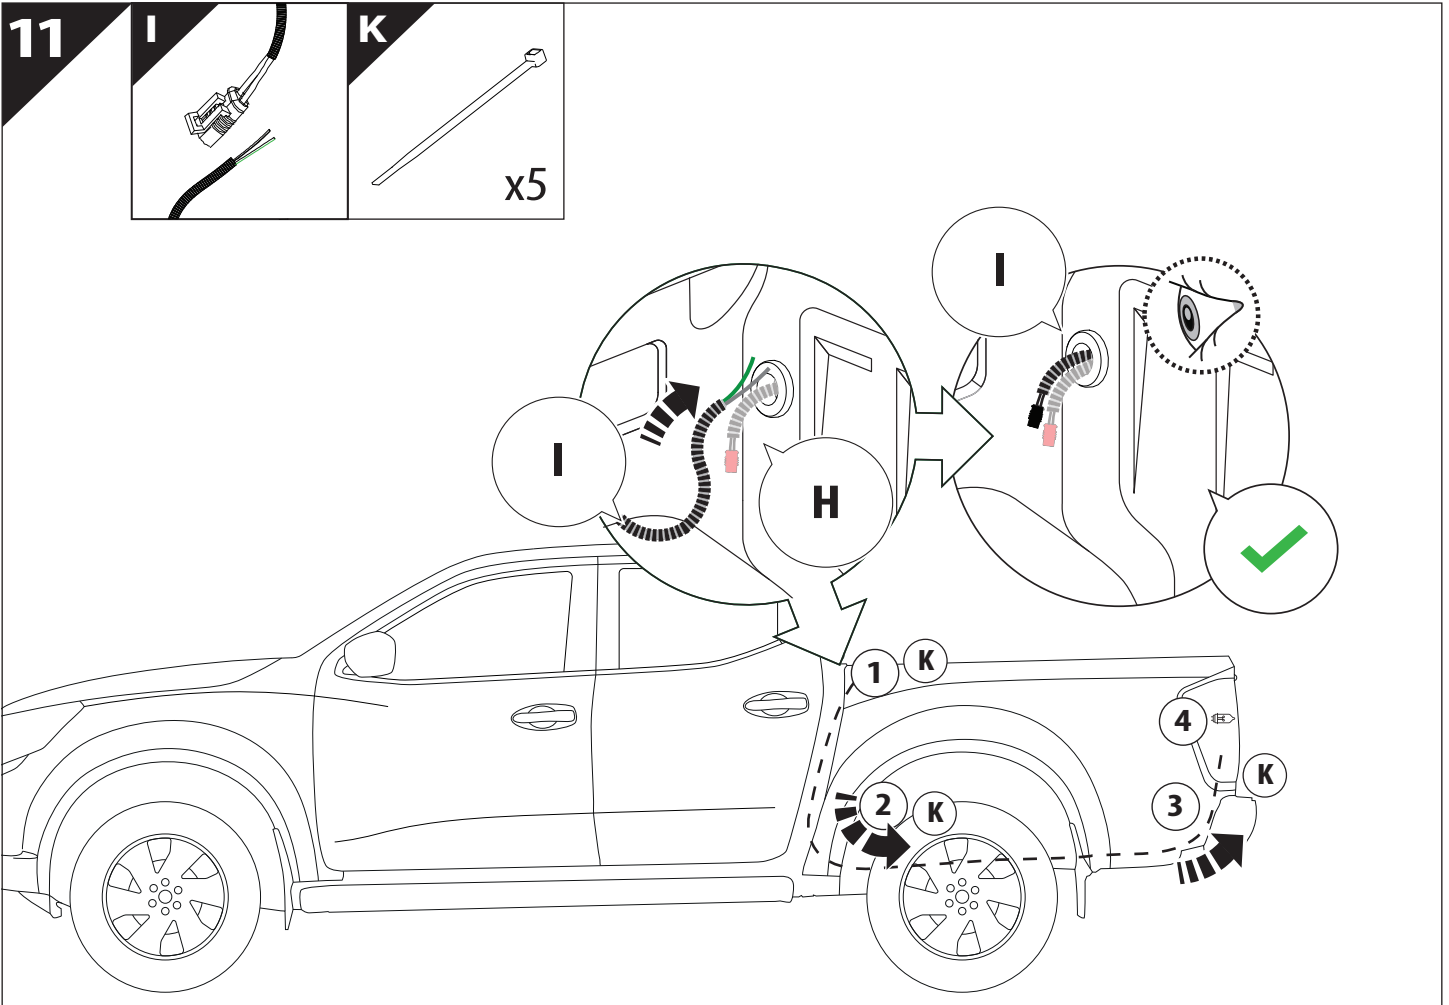

Installation Manual

PART NUMBER(S)	Model Year
TESS 14240 ROLL	Dodge Ram RamBox 1500 2019+
Cab(s)	Installation Time / Weight
Double Cab	40-60 minutes / 53-57 kg

B

A

KITS

L

3

4

7

8

13

	CAR			TESSERA ROLL+	
BEAM	Orange square	Orange square	Orange square	Double-headed arrow	Grey bar
BRAKE	Green square	Green square	Green square	Double-headed arrow	Green bar

14

15

L3

16