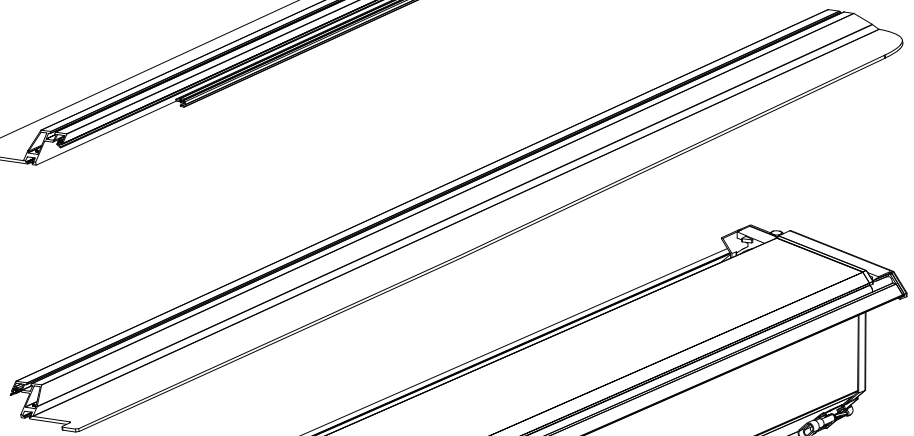

Installation Manual

PART NUMBER(S)	Model Year
TESS 14240 ROLL	Dodge Ram RamBox 1500 2019+
Cab(s)	Installation Time / Weight
Double Cab	40-60 minutes / 53-57 kg

B

A

KITS

L

3

4

7

8

13

	CAR			TESSERA ROLL+	
BEAM	Orange square	Orange square	Orange square	Double-headed arrow	Grey bar
BRAKE	Green square	Green square	Green square	Double-headed arrow	Green bar

14

15

L3

16