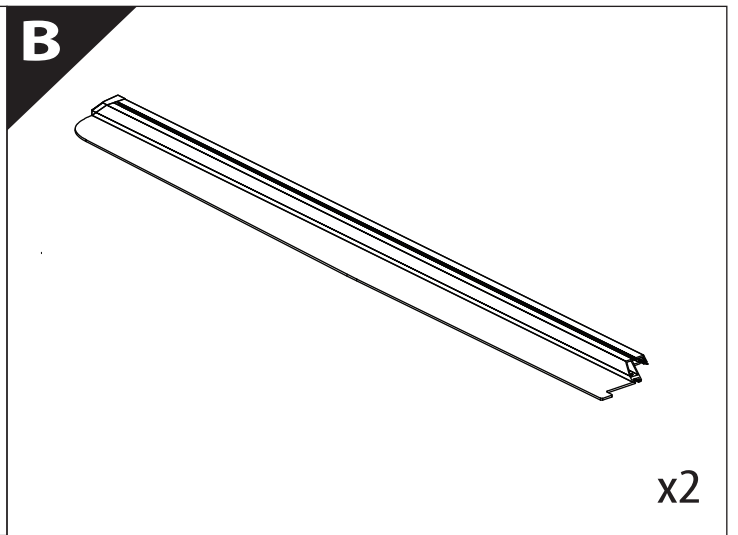

Installation Manual

PART NUMBER(S)	Model Year
TESS 14240 ROLL	Dodge Ram RamBox 1500 2019+
Cab(s)	Installation Time / Weight
Double Cab	40-60 minutes / 53-57 kg

B

A

KITS

L

3

4

7

8

13

	CAR			TESSERA ROLL+	
BEAM	Orange square	Orange square	Orange square	Double-headed arrow	Grey bar
BRAKE	Green square	Green square	Green square	Double-headed arrow	Green bar

14

15

L3

16