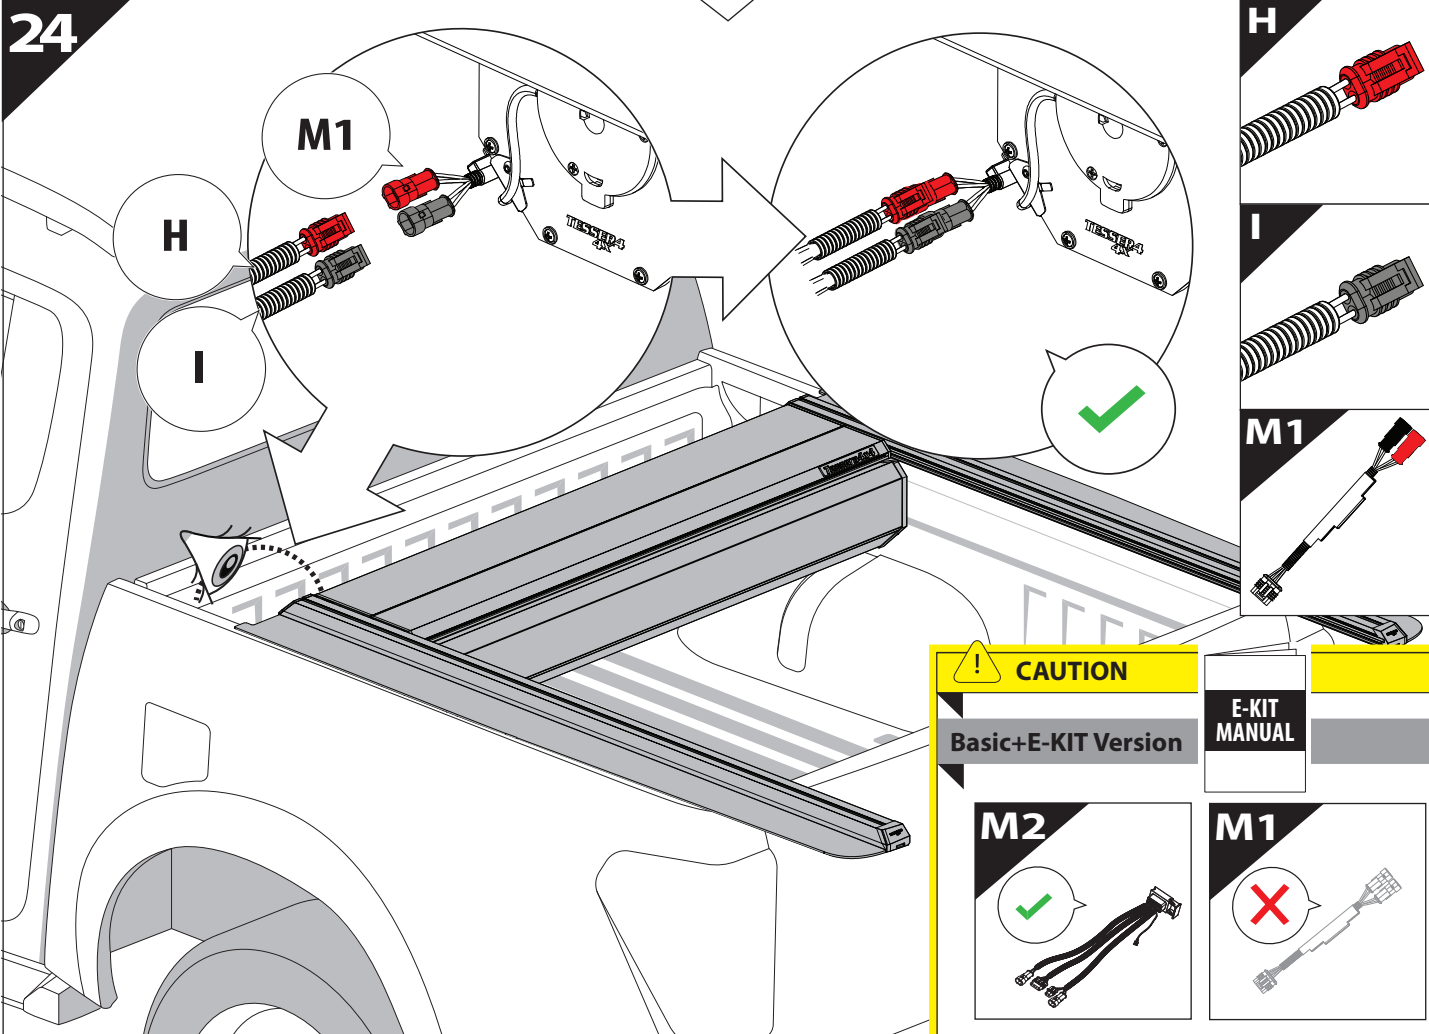

22

23

24

CAUTION	
Basic+E-KIT Version	
E-KIT MANUAL	
M2 ✓ 	M1 ✗