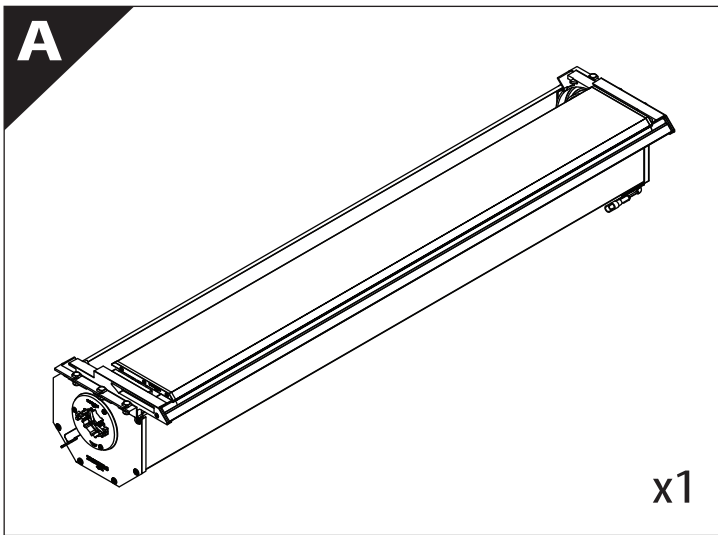

Installation Manual

PART NUMBER(S)	Model Year
TESS 14240 ROLL	Dodge Ram RamBox 1500 2019+
Cab(s)	Installation Time / Weight
Double Cab	40-60 minutes / 53-57 kg

B

A

KITS

L

3

4

7

8

13

	CAR			TESSERA ROLL+	
BEAM	Orange square	Orange square	Orange square	Double-headed arrow	Grey bar
BRAKE	Green square	Green square	Green square	Double-headed arrow	Green bar

14

15

L3

16