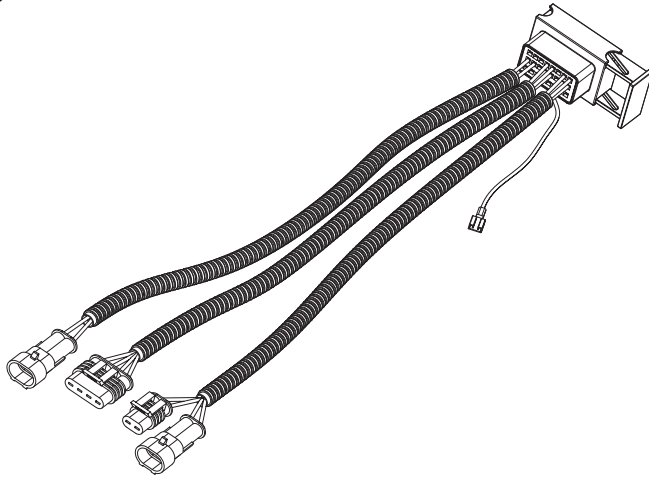

## Installation Manual

PART NUMBER(S)	Model Year
TESS 14240 ROLL+E-KIT	Dodge Ram RamBox 1500 2019+
Cab(s)	Installation Time / Weight
Double Cab	40-60 minutes / 53-57 kg

**M2**

x1

**N**

x1

**O**

x1