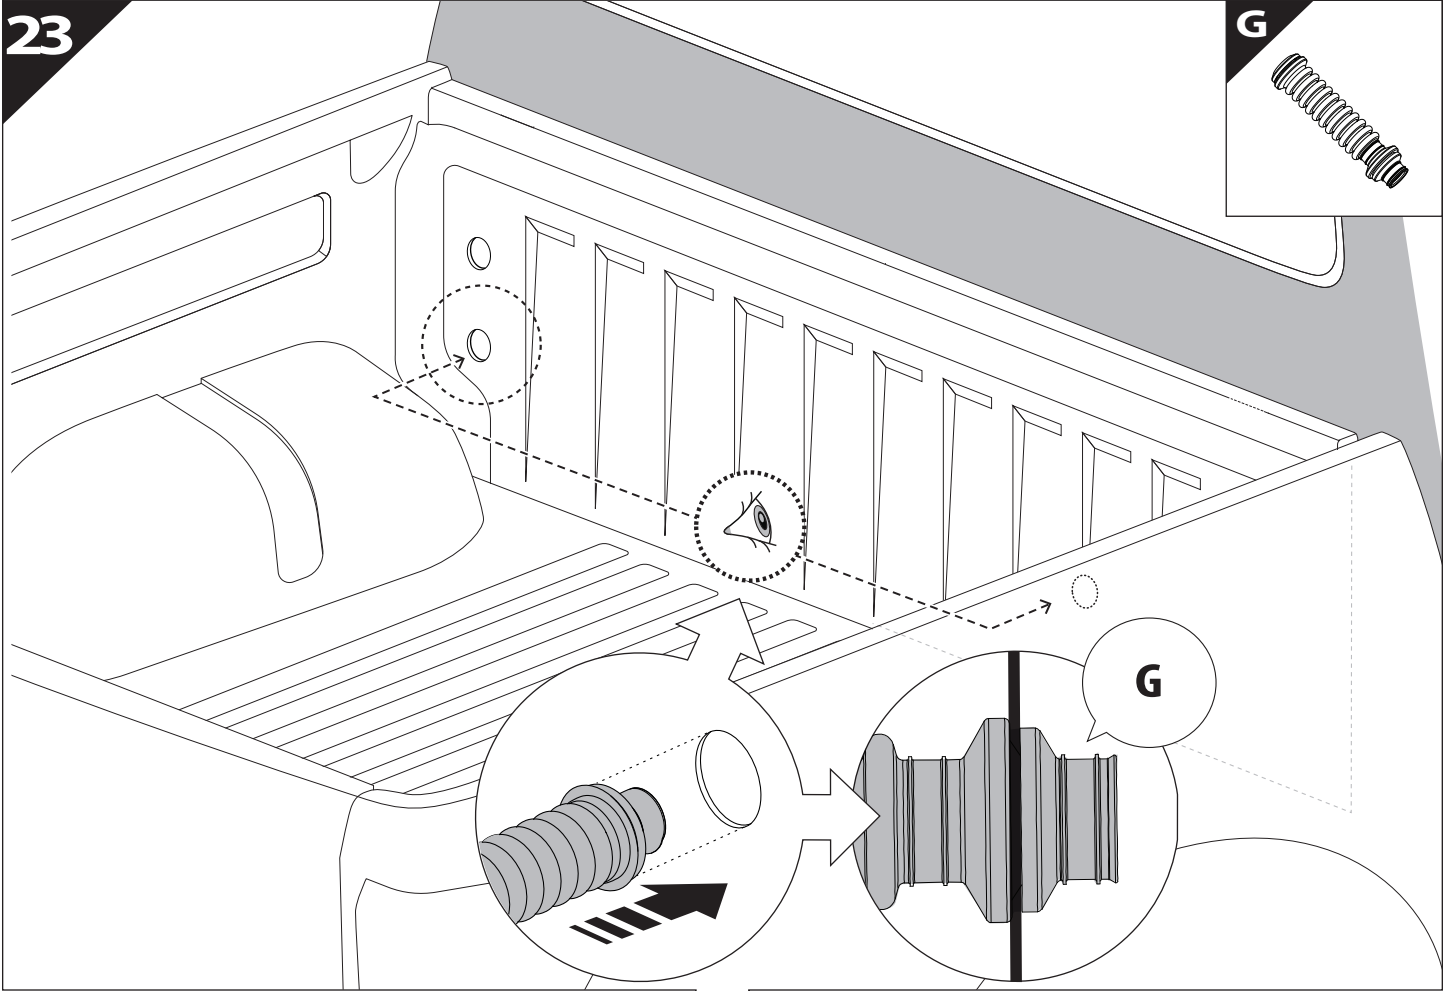

22

Ø 25 mm

Rust Protection

**24** Only to be installed by authorized personnel

28

	CAR			TESSERA ROLL+	
BEAM	Orange square	Orange square	Orange square	↔	Grey rectangle
BRAKE	Green square	Green square	Green square	↔	Green rectangle