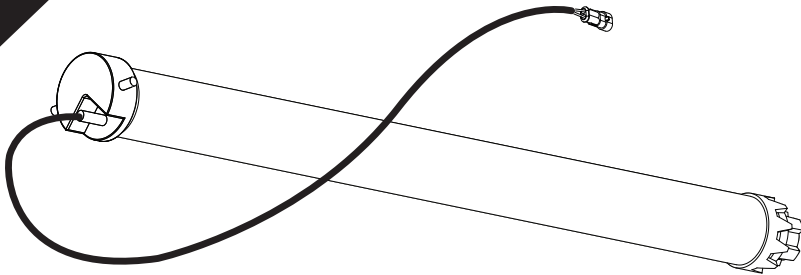

## Installation Manual

PART NUMBER(S)	Model Year
TESS 14240 ROLL+E-KIT	Dodge Ram RamBox 1500 2019+
Cab(s)	Installation Time / Weight
Double Cab	40-60 minutes / 53-57 kg

**M2**

x1

**N**

x1

**O**

x1