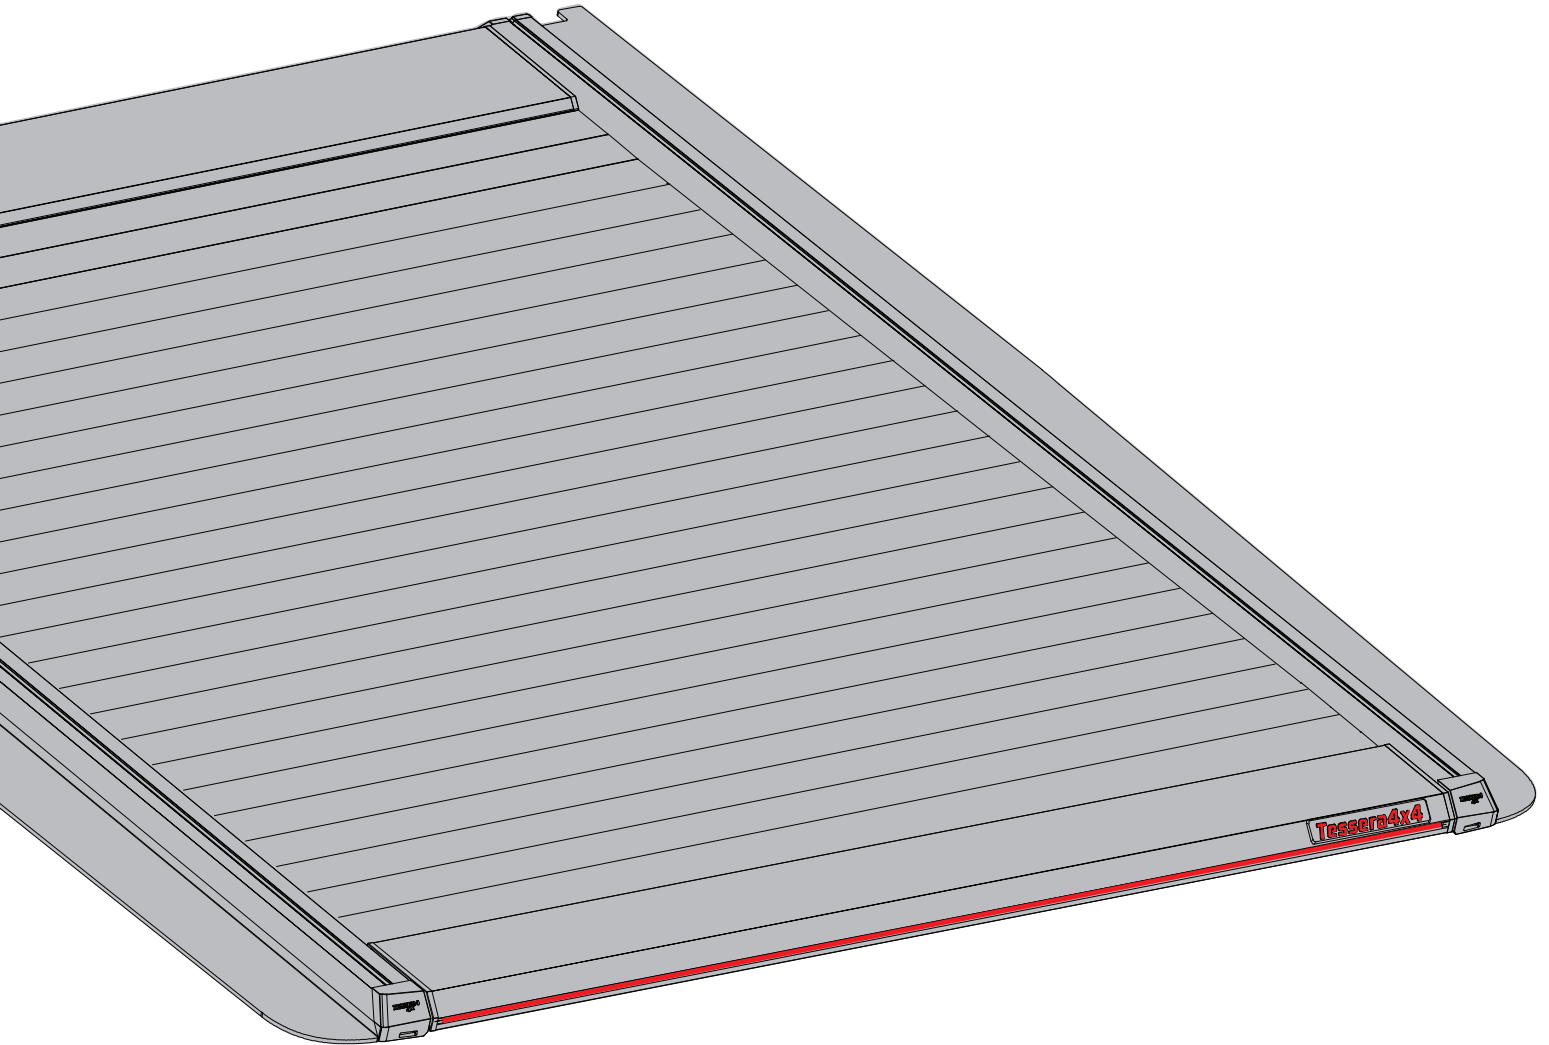

## Installation Manual

PART NUMBER(S)	Model Year
TESS 14240 ROLL+E-KIT	Dodge Ram RamBox 1500 2019+
Cab(s)	Installation Time / Weight
Double Cab	40-60 minutes / 53-57 kg

**M2**

x1

**N**

x1

**O**

x1