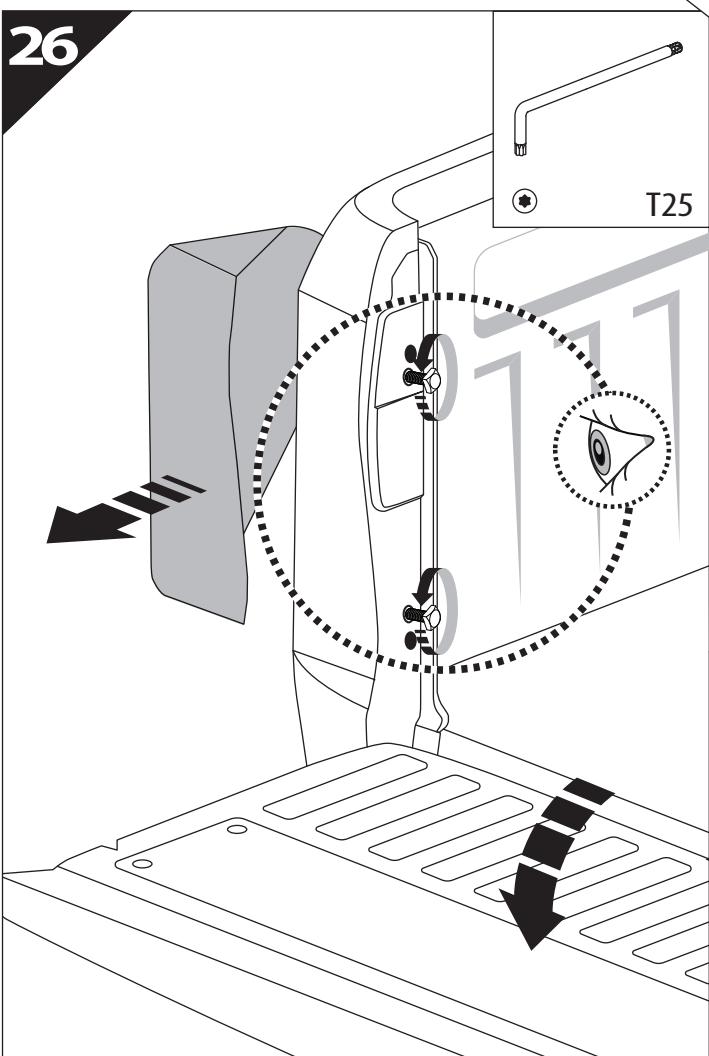

22

Ø 25 mm

Rust Protection

**24** Only to be installed by authorized personnel

28

	CAR			TESSERA ROLL+	
BEAM	Orange square	Orange square	Orange square	↔	Grey rectangle
BRAKE	Green square	Green square	Green square	↔	Green rectangle