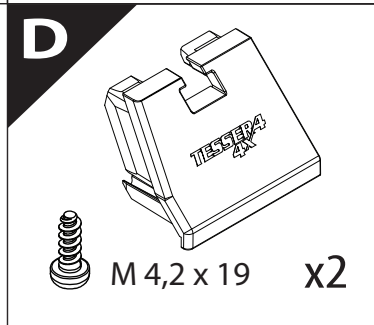

## Installation Manual

PART NUMBER(S)	Model Year
TESS 14240 ROLL+E-KIT	Dodge Ram RamBox 1500 2019+
Cab(s)	Installation Time / Weight
Double Cab	40-60 minutes / 53-57 kg

**M2**

x1

**N**

x1

**O**

x1