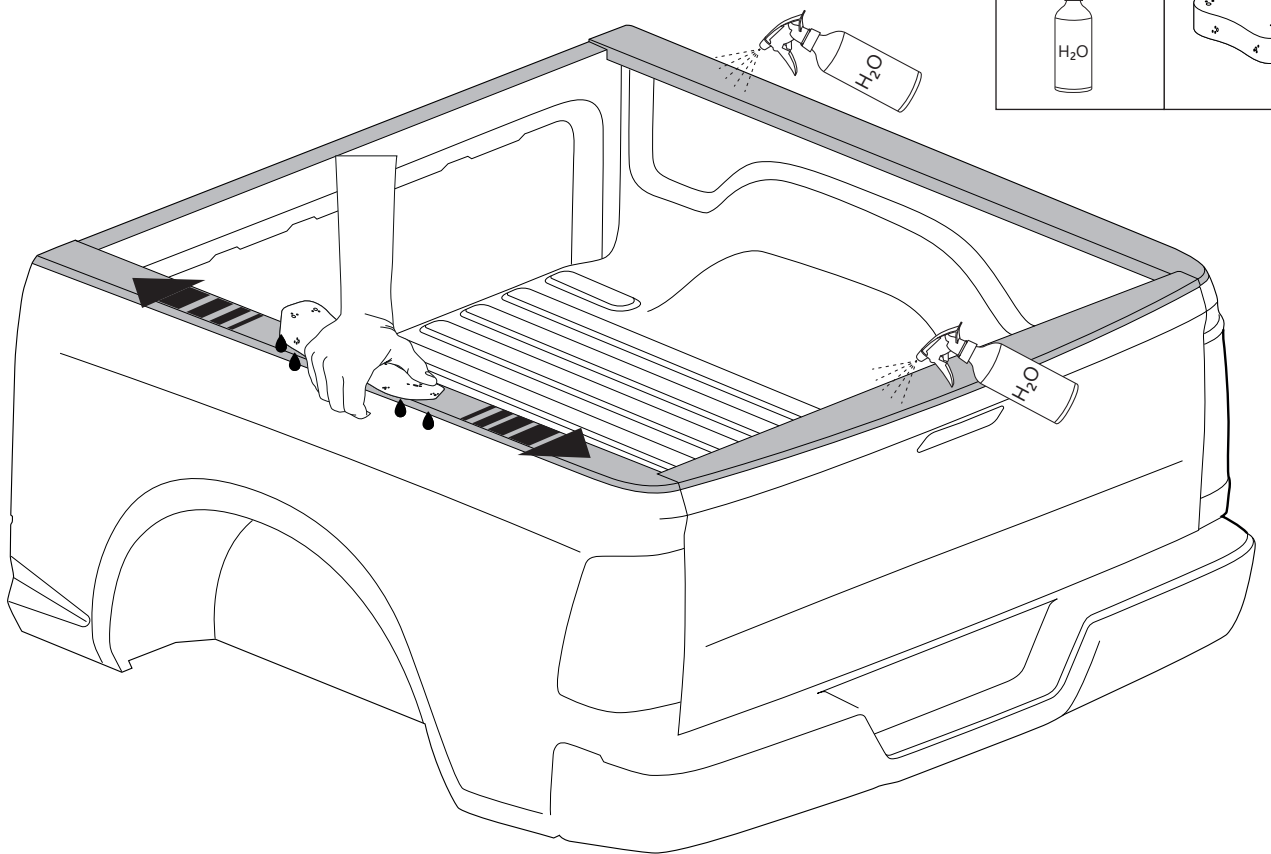

28

	CAR			TESSERA ROLL+	
BEAM	Orange square	Orange square	Orange square	↔	Grey rectangle
BRAKE	Green square	Green square	Green square	↔	Green rectangle

29