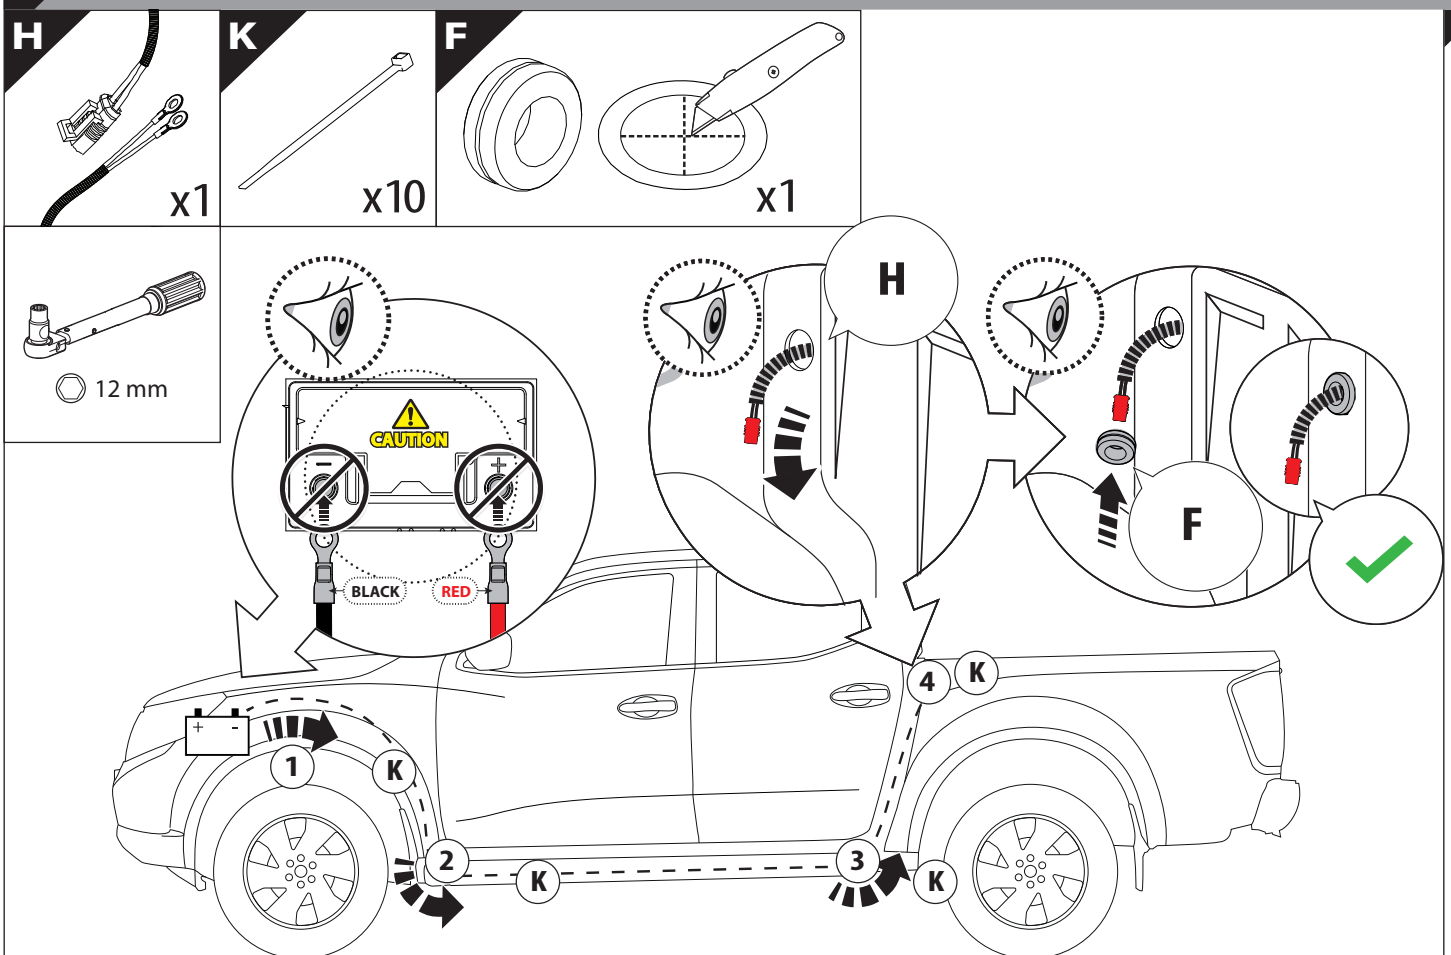

22

Ø 25 mm

Rust Protection

**24** Only to be installed by authorized personnel

28

	CAR			TESSERA ROLL+	
BEAM	Orange square	Orange square	Orange square	↔	Grey rectangle
BRAKE	Green square	Green square	Green square	↔	Green rectangle