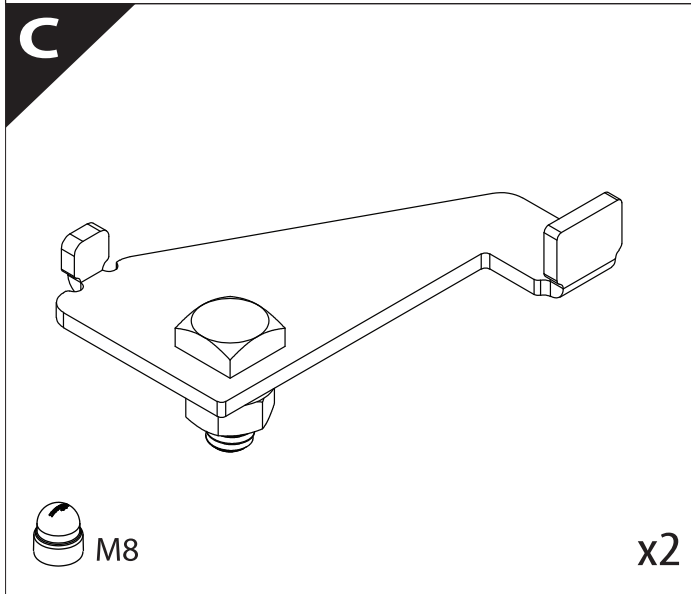

## Installation Manual

PART NUMBER(S)	Model Year
TESS 14240 ROLL+E-KIT	Dodge Ram RamBox 1500 2019+
Cab(s)	Installation Time / Weight
Double Cab	40-60 minutes / 53-57 kg

**M2**

x1

**N**

x1

**O**

x1