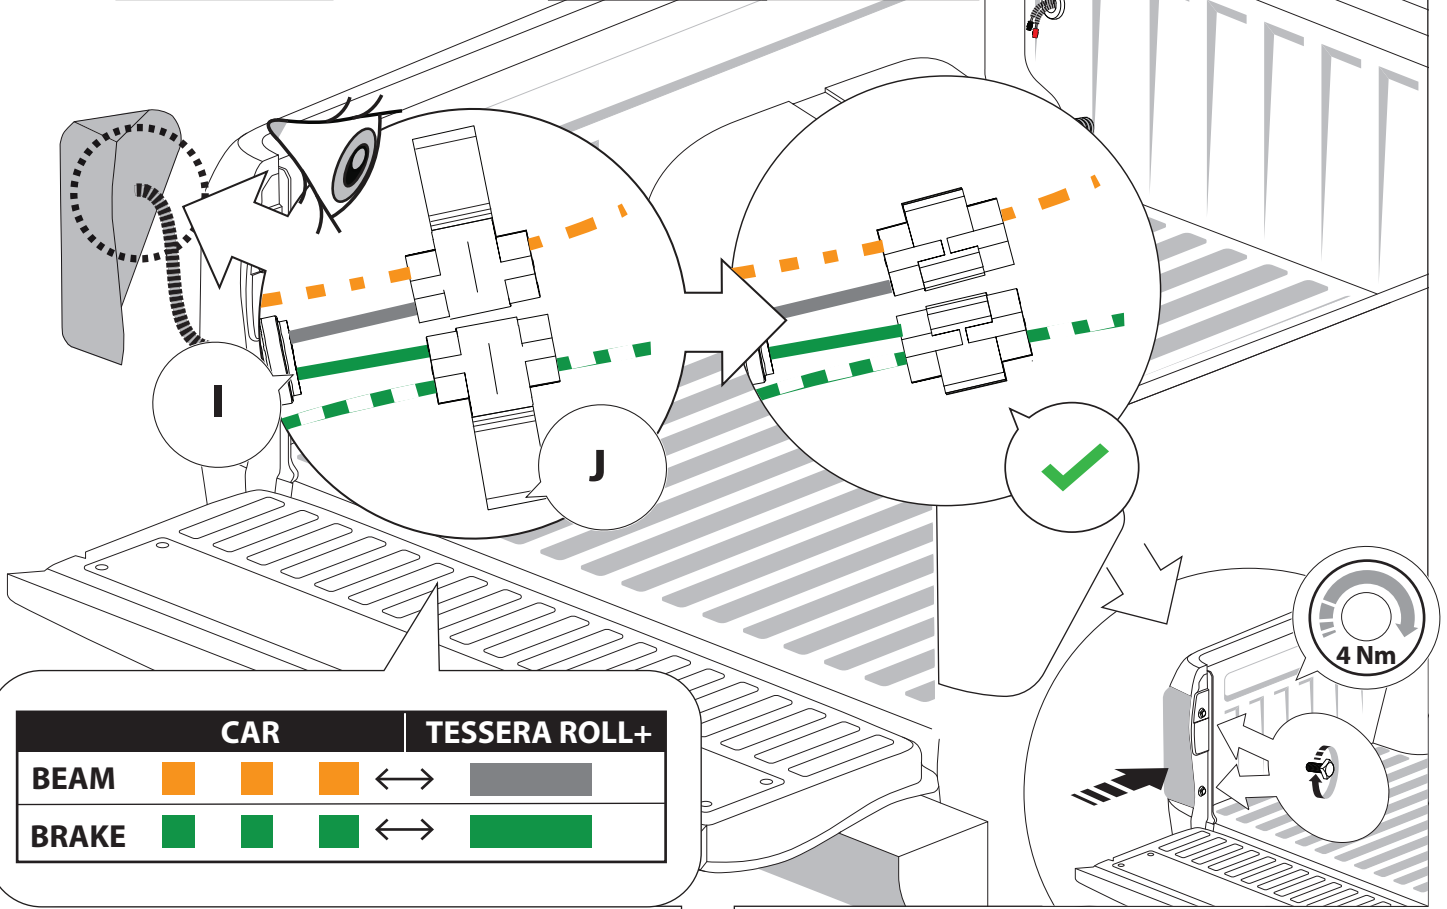

22

Ø 25 mm

Rust Protection

**24** Only to be installed by authorized personnel

28

	CAR			TESSERA ROLL+	
BEAM	Orange square	Orange square	Orange square	↔	Grey rectangle
BRAKE	Green square	Green square	Green square	↔	Green rectangle