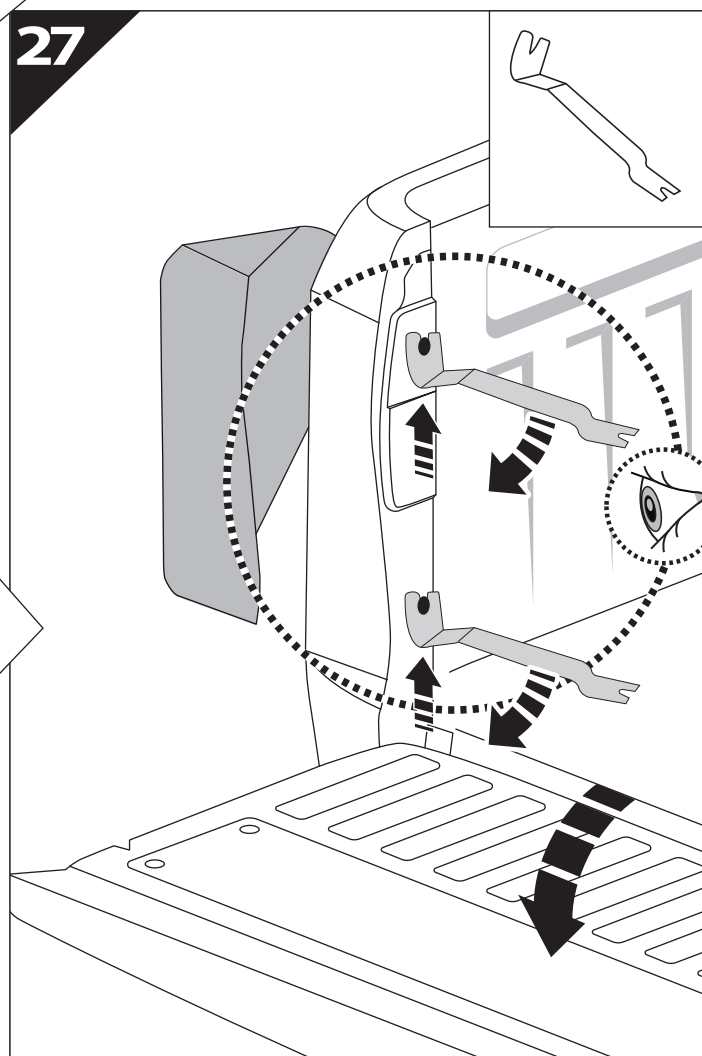

22

Ø 25 mm

Rust Protection

**24** Only to be installed by authorized personnel

28

	CAR			TESSERA ROLL+	
BEAM	Orange square	Orange square	Orange square	↔	Grey rectangle
BRAKE	Green square	Green square	Green square	↔	Green rectangle