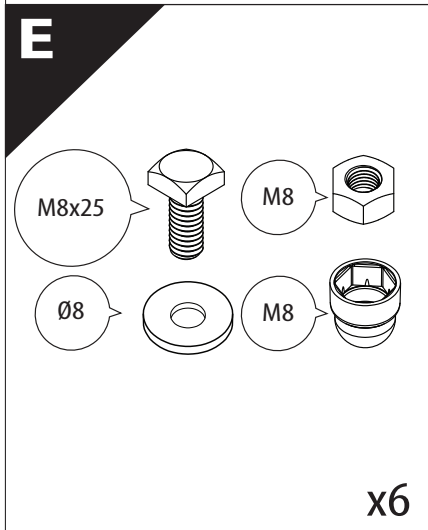

## Installation Manual

PART NUMBER(S)	Model Year
TESS 14240 ROLL+E-KIT	Dodge Ram RamBox 1500 2019+
Cab(s)	Installation Time / Weight
Double Cab	40-60 minutes / 53-57 kg

**M2**

x1

**N**

x1

**O**

x1

**CAUTION**

9

21

A = 200mm ~ 300mm

B = 200mm ~ 300mm

C = 330mm ~ 350mm

D = C-100mm

**!** TRY TO FIND FREE & STRAIGHT SPOTS IN THESE DIMENSIONS ACCORDINGLY