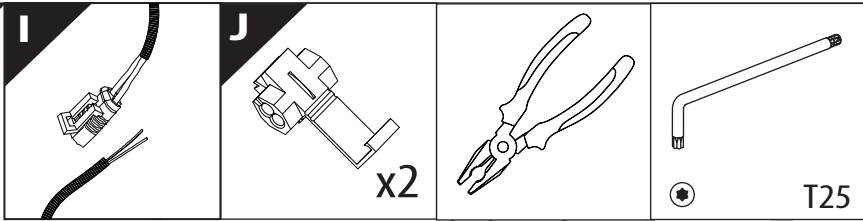

22

Ø 25 mm

Rust Protection

**24** Only to be installed by authorized personnel

28

	CAR			TESSERA ROLL+	
BEAM	Orange square	Orange square	Orange square	↔	Grey rectangle
BRAKE	Green square	Green square	Green square	↔	Green rectangle