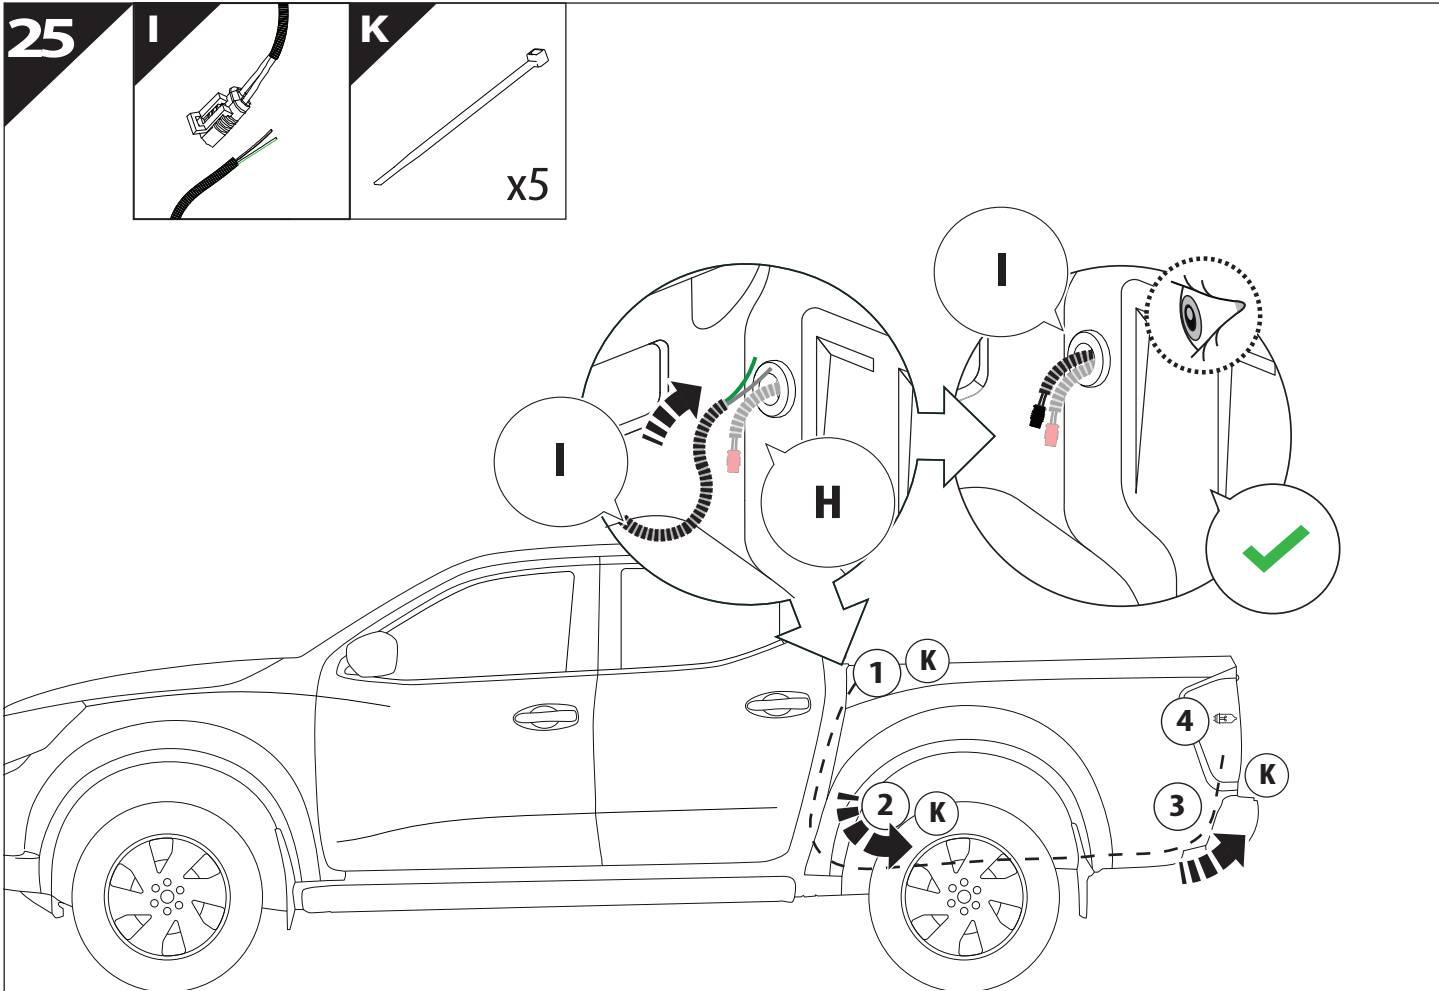

22

Ø 25 mm

Rust Protection

**24** Only to be installed by authorized personnel

28

	CAR			TESSERA ROLL+	
BEAM	Orange square	Orange square	Orange square	↔	Grey rectangle
BRAKE	Green square	Green square	Green square	↔	Green rectangle