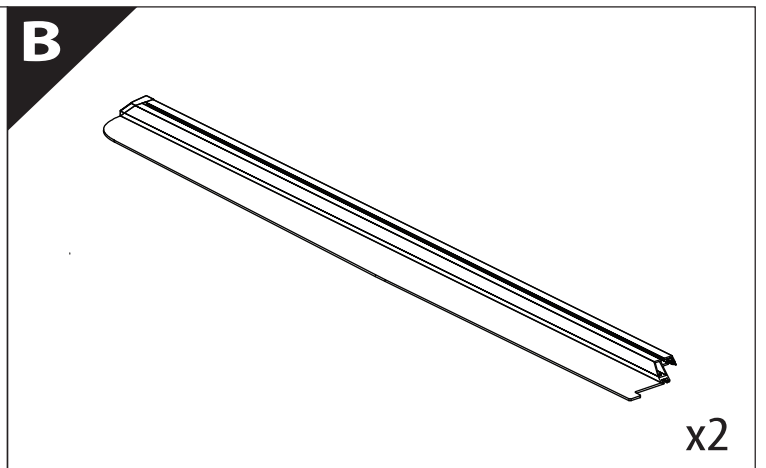

## Installation Manual

PART NUMBER(S)	Model Year
TESS 14240 ROLL+E-KIT	Dodge Ram RamBox 1500 2019+
Cab(s)	Installation Time / Weight
Double Cab	40-60 minutes / 53-57 kg

**M2**

x1

**N**

x1

**O**

x1