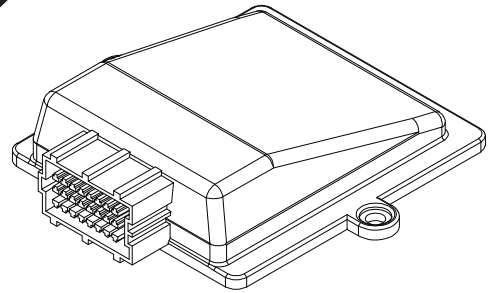

## Installation Manual

PART NUMBER(S)	Model Year
TESS 14240 ROLL+E-KIT	Dodge Ram RamBox 1500 2019+
Cab(s)	Installation Time / Weight
Double Cab	40-60 minutes / 53-57 kg

**M2**

x1

**N**

x1

**O**

x1

**P**

x1

**Q**

x2

**R**

x2

**S**

x2