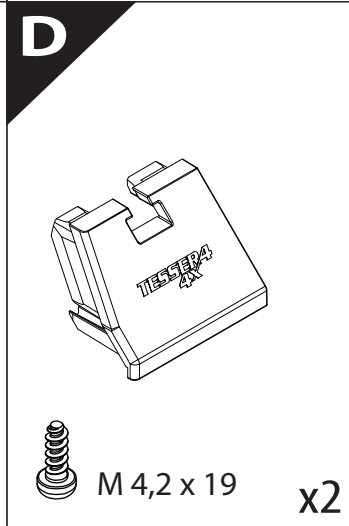

Installation Manual

PART NUMBER(S)	Model Year
TESS 1439 ROLL	FORD MAVERICK 2022+
Cab(s)	Installation Time / Weight
SuperCrew	40-60 minutes / 53-57 kg

B

A

KITS

L

3

4

6.1 **CAUTION** Basic Version ✓ & Basic+S-KIT Version ✓

7

Ø 25 mm

Rust Protection

7.1

1

2

Ø 40 mm

Ø 25 mm

8

Only to be installed by authorized personnel

10

11

12

13**14**

15