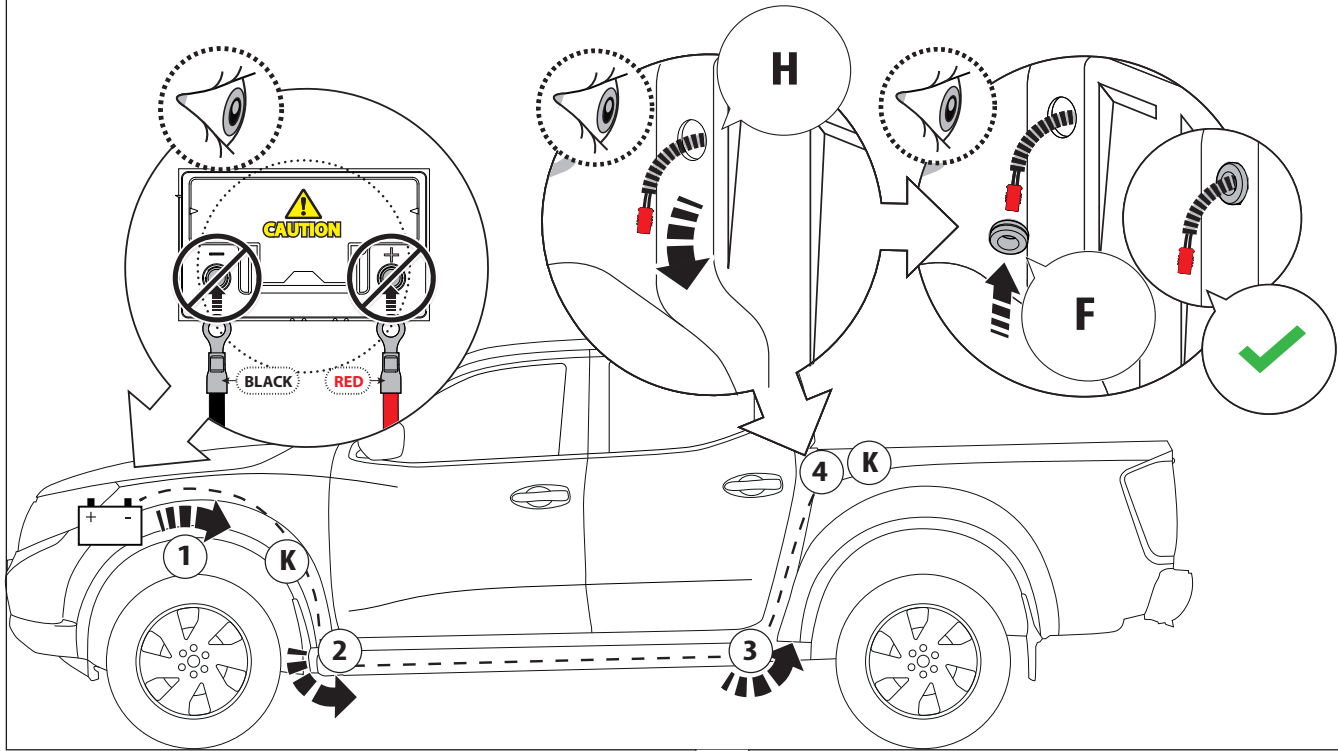

8

Only to be installed by authorized personnel