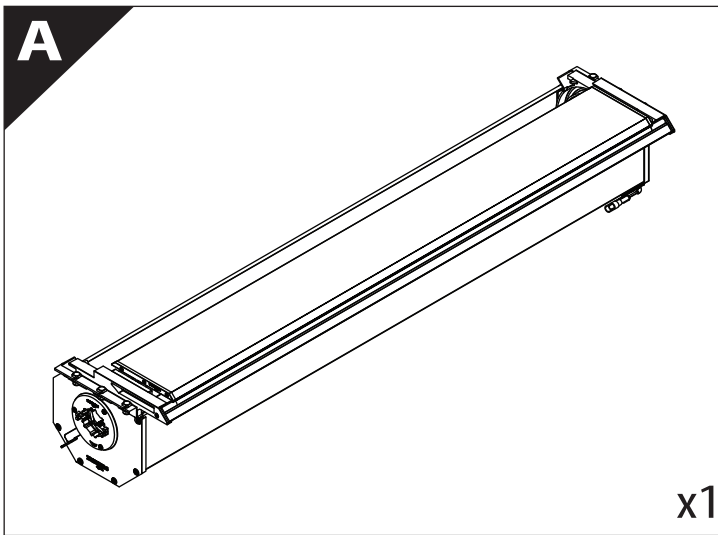

Installation Manual

PART NUMBER(S)	Model Year
TESS 1439 ROLL	FORD MAVERICK 2022+
Cab(s)	Installation Time / Weight
SuperCrew	40-60 minutes / 53-57 kg

B

A

KITS

L

3

4

6.1 **CAUTION** Basic Version ✓ & Basic+S-KIT Version ✓

7

Ø 25 mm

Rust Protection

7.1

1

2

Ø 40 mm