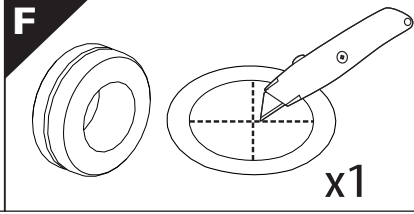

6.1 **CAUTION** Basic Version ✓ & Basic+S-KIT Version ✓

7

Ø 25 mm

Rust Protection

7.1

1

2

Ø 40 mm

Ø 25 mm

8

Only to be installed by authorized personnel

10

11

12

13**14**

15