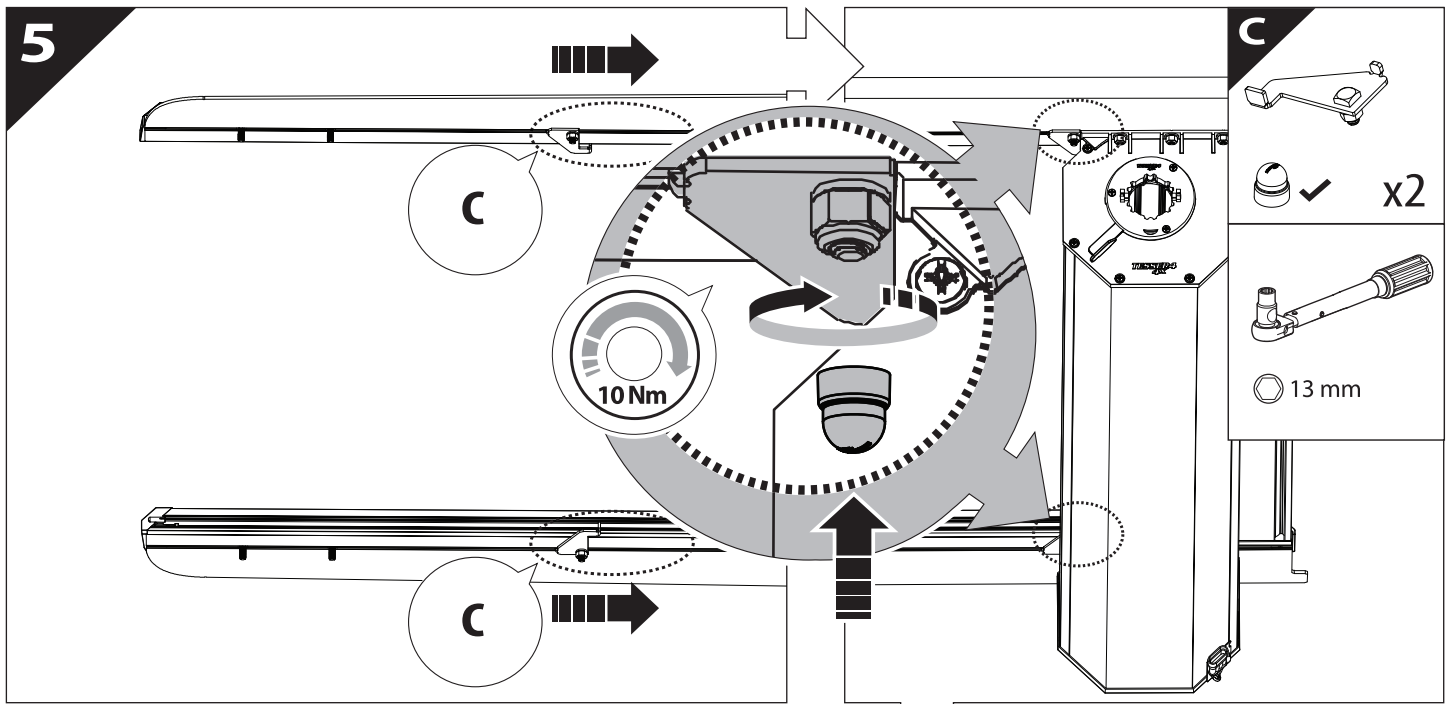

Installation Manual

PART NUMBER(S)	Model Year
TESS 1439 ROLL	FORD MAVERICK 2022+
Cab(s)	Installation Time / Weight
SuperCrew	40-60 minutes / 53-57 kg

B

A

KITS

L

3

4

6.1 **CAUTION** Basic Version ✓ & Basic+S-KIT Version ✓

7

Ø 25 mm

Rust Protection

7.1

1

2

Ø 40 mm

Ø 25 mm

8

Only to be installed by authorized personnel

10

11

12

13**14**

15