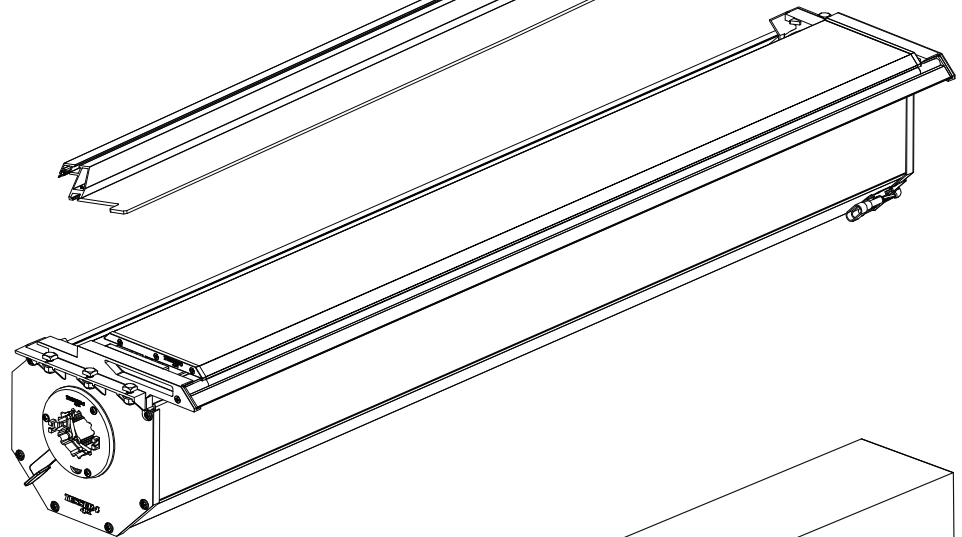

Installation Manual

PART NUMBER(S)	Model Year
TESS 1439 ROLL	FORD MAVERICK 2022+
Cab(s)	Installation Time / Weight
SuperCrew	40-60 minutes / 53-57 kg

B

A

KITS

L

3

4

6.1 **CAUTION** Basic Version ✓ & Basic+S-KIT Version ✓

7

Ø 25 mm

Rust Protection

7.1

1

2

Ø 40 mm