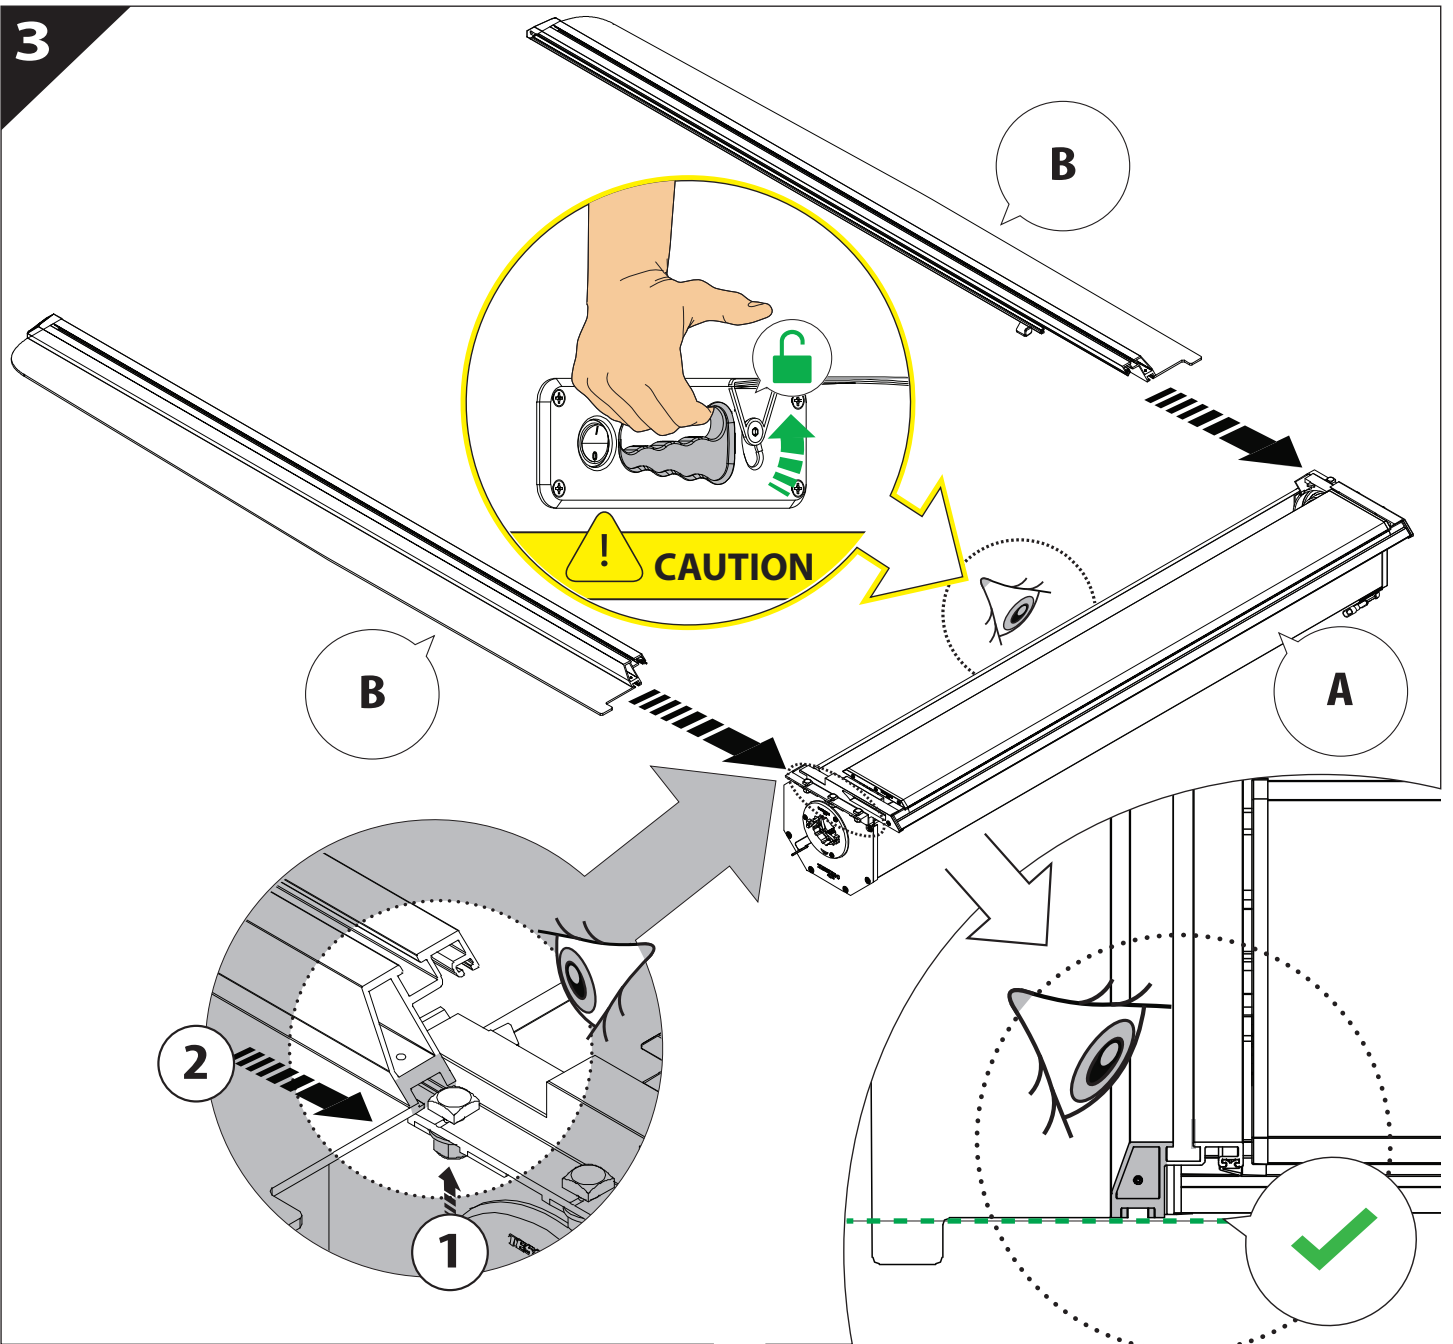

Installation Manual

PART NUMBER(S)	Model Year
TESS 1439 ROLL	FORD MAVERICK 2022+
Cab(s)	Installation Time / Weight
SuperCrew	40-60 minutes / 53-57 kg

B

A

KITS

L

3

4