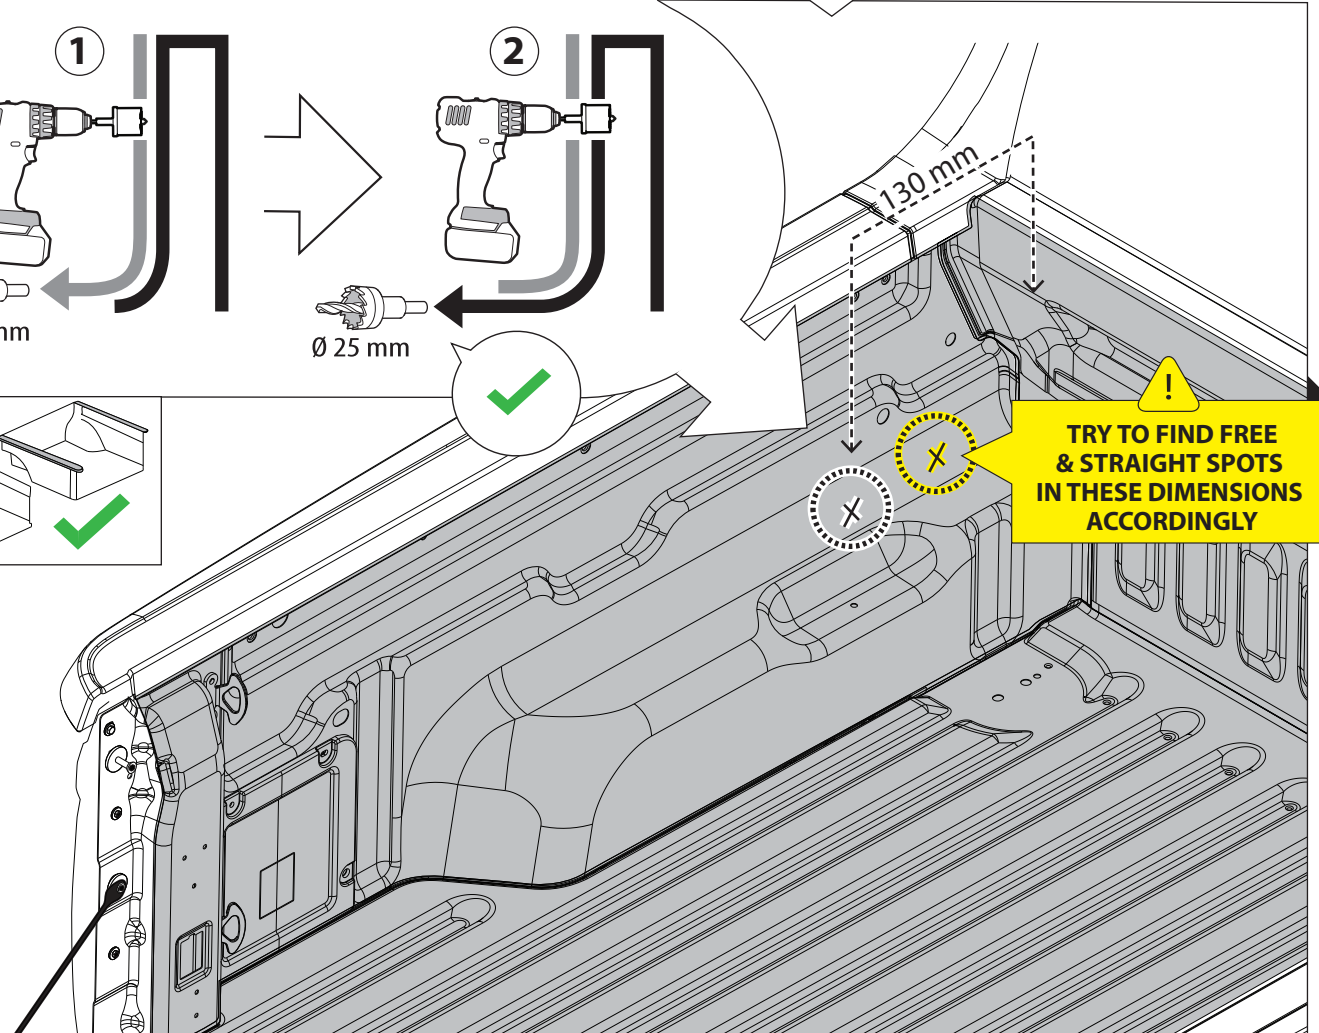

6.1 **CAUTION** Basic Version ✓ & Basic+S-KIT Version ✓

7

Ø 25 mm

Rust Protection

7.1

1

2

Ø 40 mm

Ø 25 mm

8

Only to be installed by authorized personnel

10

11

12

13**14**

15