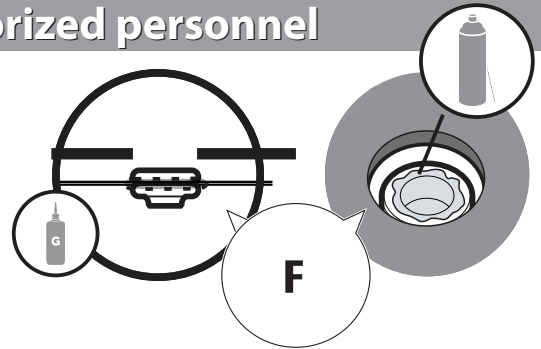

6.1 **CAUTION** Basic Version ✓ & Basic+S-KIT Version ✓

7

Ø 25 mm

Rust Protection

7.1

1

2

Ø 40 mm

Ø 25 mm

8

Only to be installed by authorized personnel

10

11

12

13**14**

15