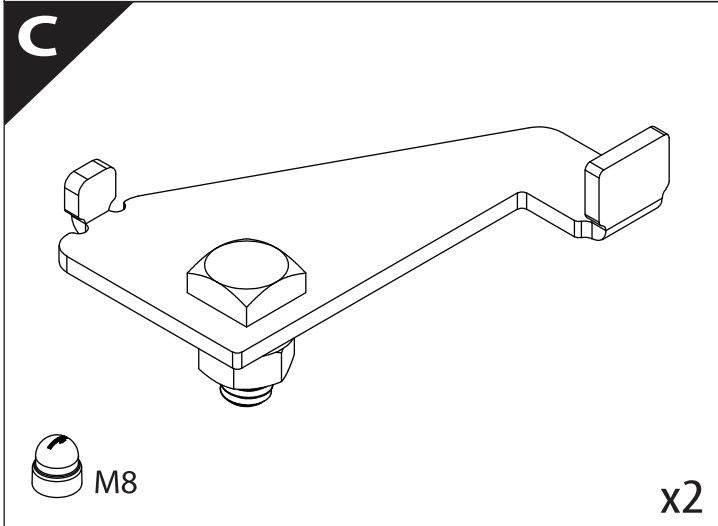

Installation Manual

PART NUMBER(S)	Model Year
TESS 1439 ROLL	FORD MAVERICK 2022+
Cab(s)	Installation Time / Weight
SuperCrew	40-60 minutes / 53-57 kg

B

A

KITS

L

3

4

6.1 **CAUTION** Basic Version ✓ & Basic+S-KIT Version ✓

7

Ø 25 mm

Rust Protection

7.1

1

2

Ø 40 mm

Ø 25 mm

8

Only to be installed by authorized personnel

10

11

12

13**14**

15