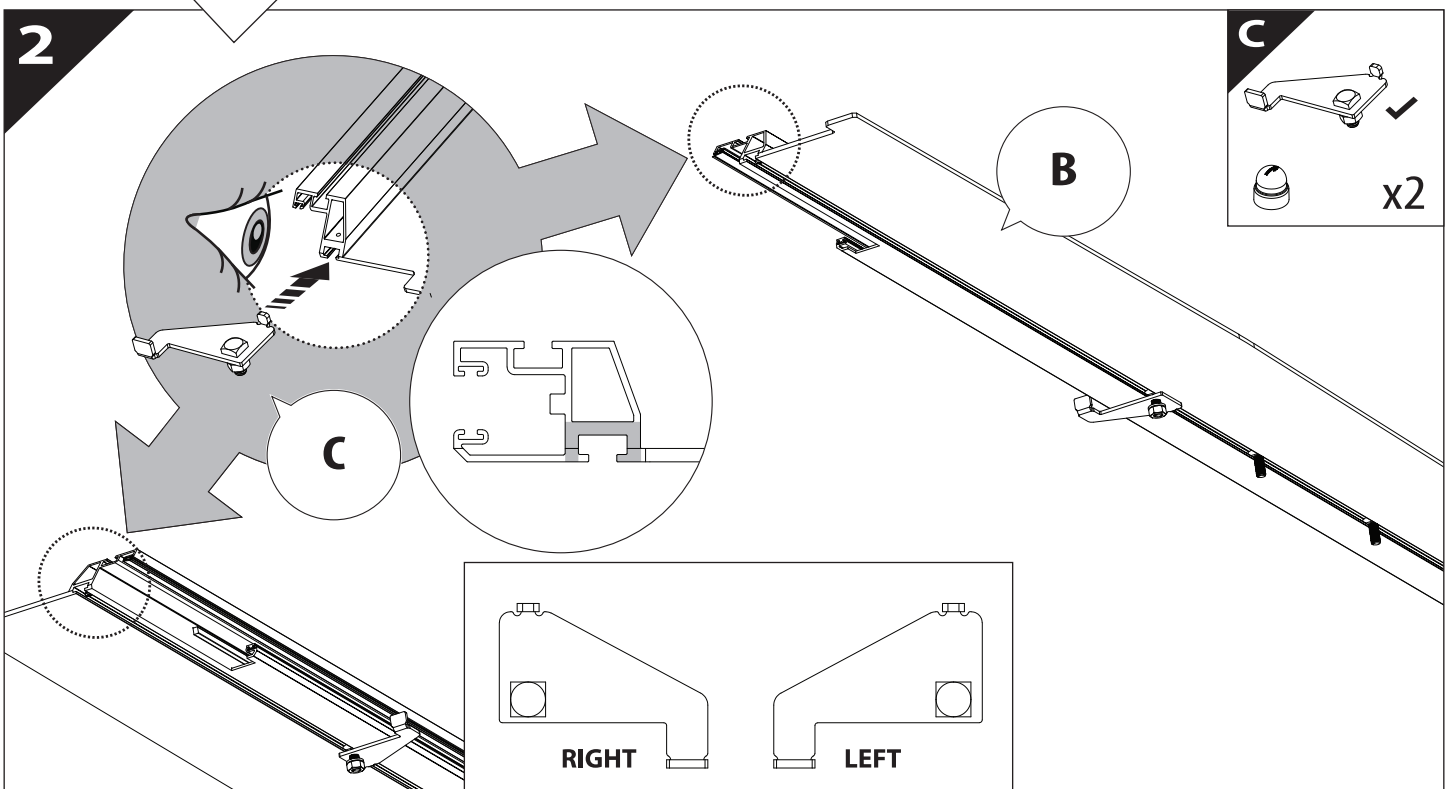

Installation Manual

PART NUMBER(S)	Model Year
TESS 1439 ROLL	FORD MAVERICK 2022+
Cab(s)	Installation Time / Weight
SuperCrew	40-60 minutes / 53-57 kg

B

A

KITS

L

3

4

6.1 **CAUTION** Basic Version ✓ & Basic+S-KIT Version ✓

7

Ø 25 mm

Rust Protection

7.1

1

2

Ø 40 mm

Ø 25 mm

8

Only to be installed by authorized personnel

10

11

12

13**14**

15