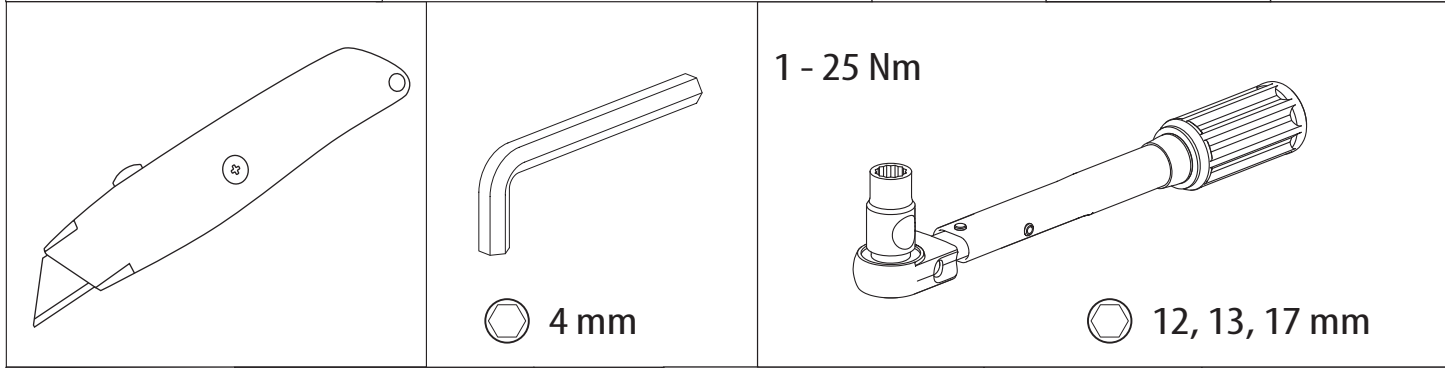

Installation Manual

PART NUMBER(S)	Model Year
TESS 1439 ROLL	FORD MAVERICK 2022+
Cab(s)	Installation Time / Weight
SuperCrew	40-60 minutes / 53-57 kg

B

A

KITS

L

3

4

6.1 **CAUTION** Basic Version ✓ & Basic+S-KIT Version ✓

7

Ø 25 mm

Rust Protection

7.1

1

2

Ø 40 mm