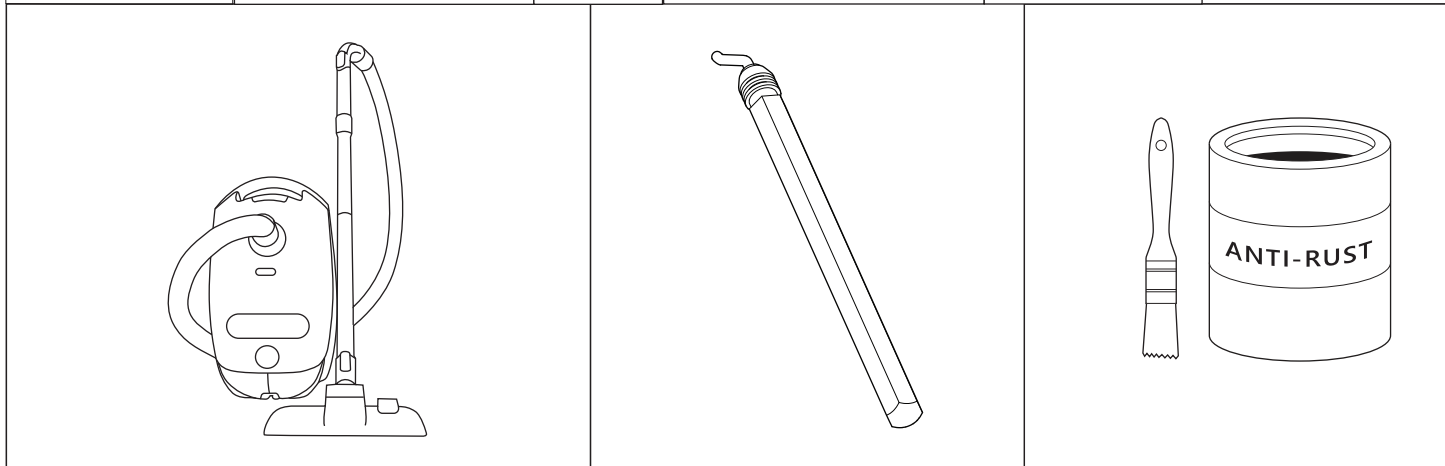

Installation Manual

PART NUMBER(S)	Model Year
TESS 1439 ROLL	FORD MAVERICK 2022+
Cab(s)	Installation Time / Weight
SuperCrew	40-60 minutes / 53-57 kg

B

A

KITS

L

3

4

6.1 **CAUTION** Basic Version ✓ & Basic+S-KIT Version ✓

7

Ø 25 mm

Rust Protection

7.1

1

2

Ø 40 mm