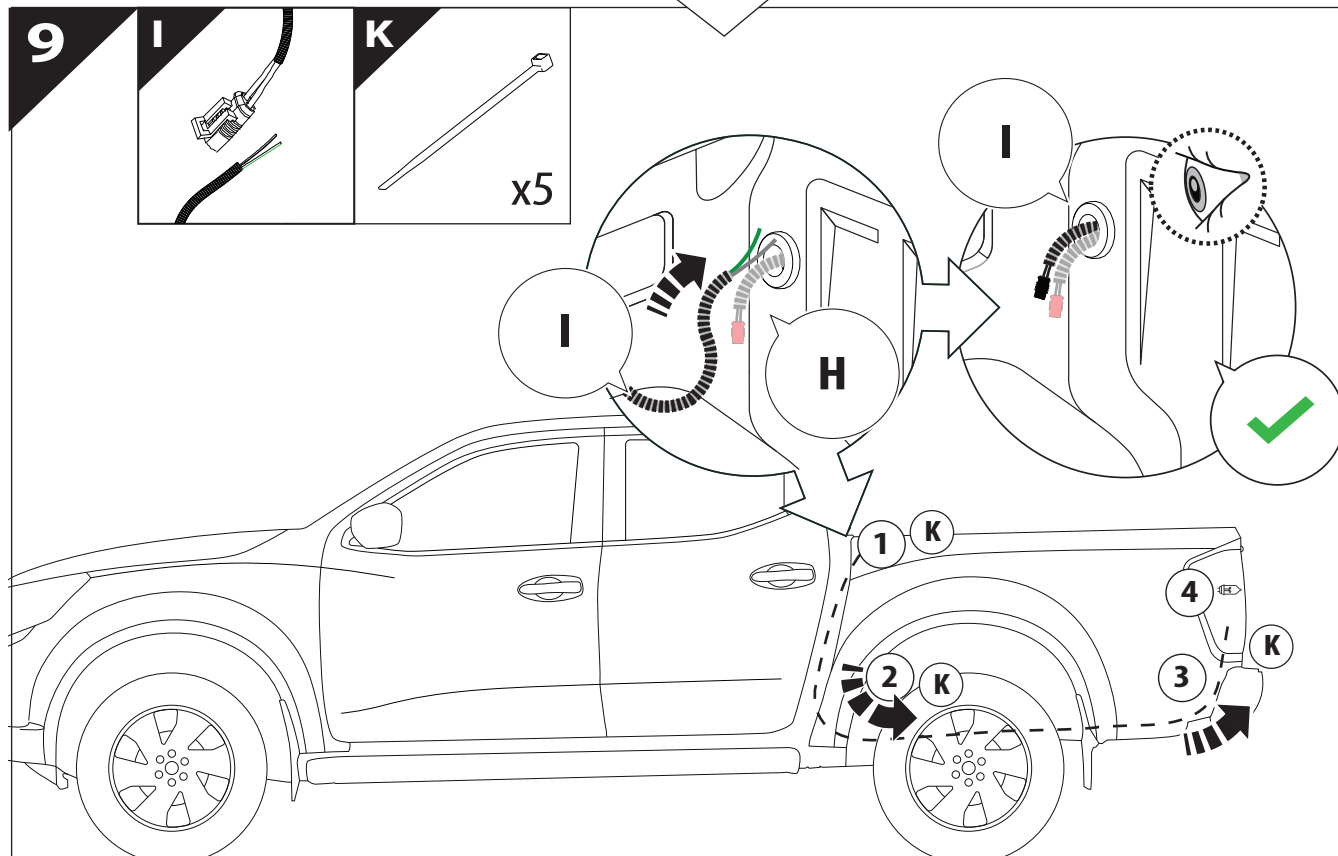

8

Only to be installed by authorized personnel