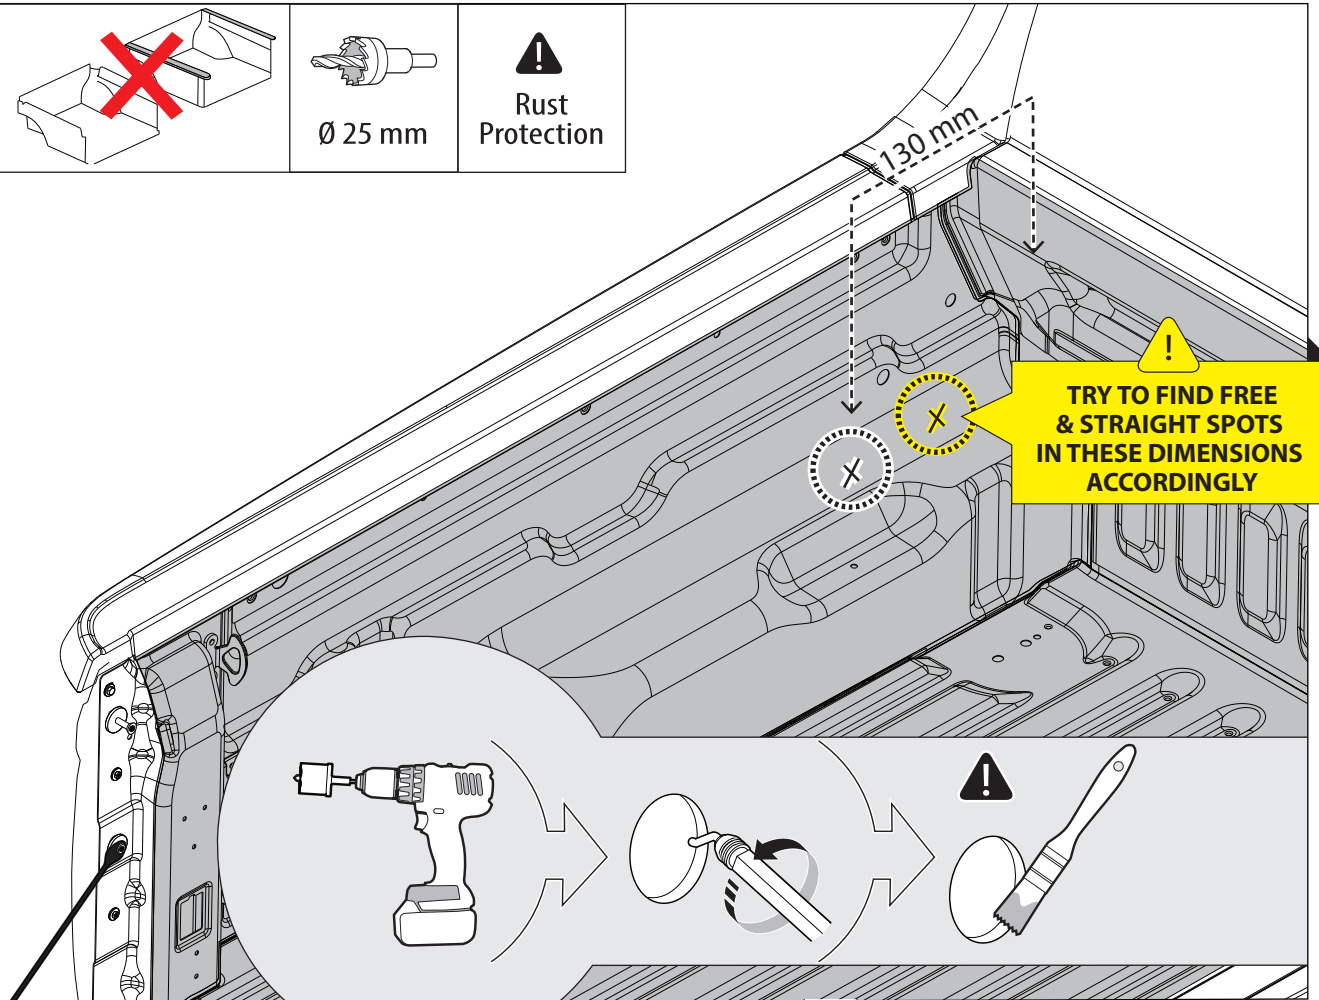

6.1 **CAUTION** Basic Version ✓ & Basic+S-KIT Version ✓

7

Ø 25 mm

Rust Protection

7.1

1

2

Ø 40 mm

Ø 25 mm

8

Only to be installed by authorized personnel

10

11

12

13**14**

15