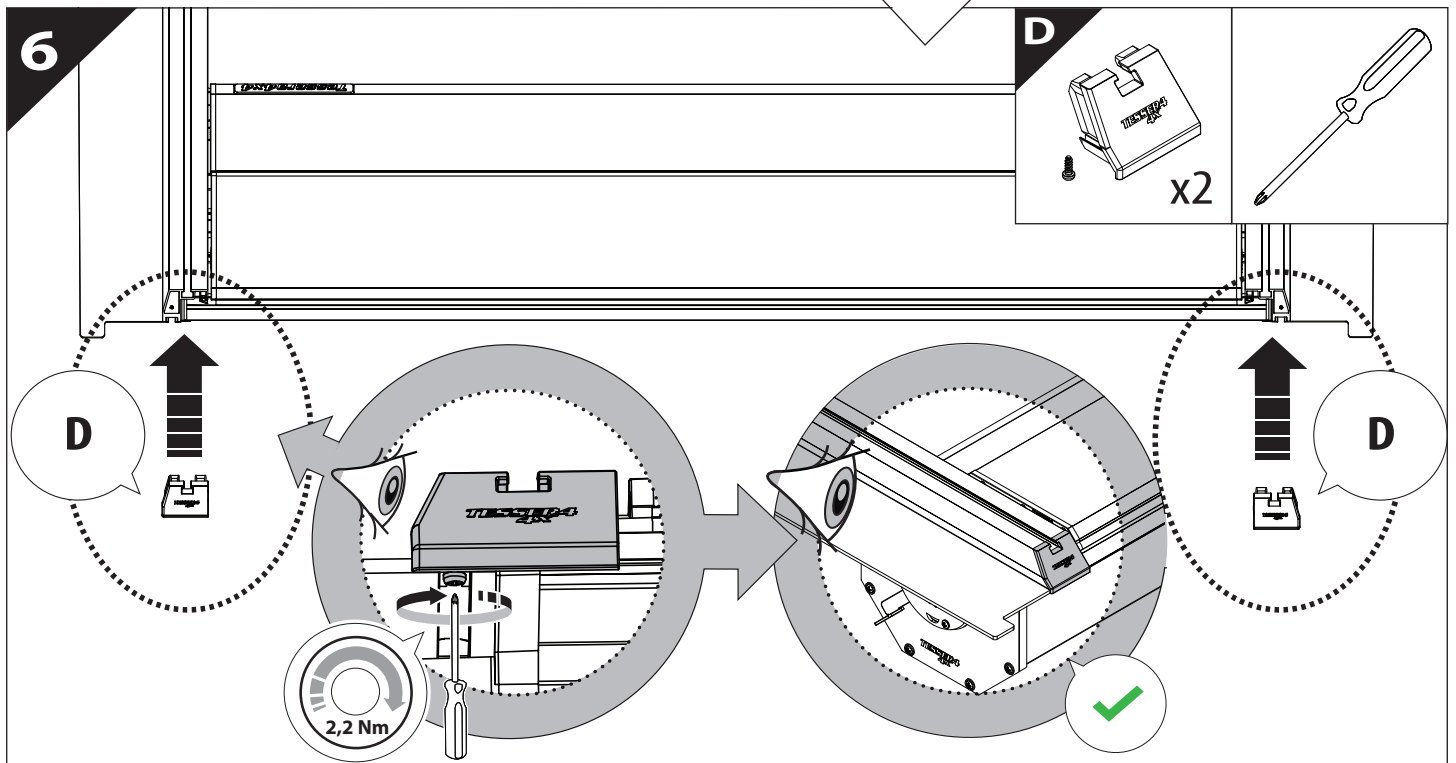

Installation Manual

PART NUMBER(S)	Model Year
TESS 1439 ROLL	FORD MAVERICK 2022+
Cab(s)	Installation Time / Weight
SuperCrew	40-60 minutes / 53-57 kg

B

A

KITS

L

3

4

6.1 **CAUTION** Basic Version ✓ & Basic+S-KIT Version ✓

7

Ø 25 mm

Rust Protection

7.1

1

2

Ø 40 mm

Ø 25 mm

8

Only to be installed by authorized personnel

10

11

12

13**14**

15