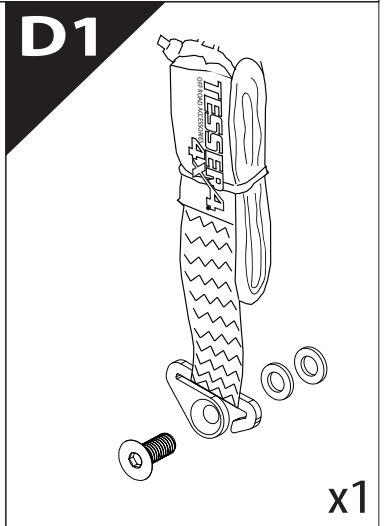

Installation Manual

PART NUMBER(S)	Model Year
TESS 1439 ROLL	FORD MAVERICK 2022+
Cab(s)	Installation Time / Weight
SuperCrew	40-60 minutes / 53-57 kg

B

A

KITS

L

3

4

6.1 **CAUTION** Basic Version ✓ & Basic+S-KIT Version ✓

7

Ø 25 mm

Rust Protection

7.1

1

2

Ø 40 mm

Ø 25 mm

8

Only to be installed by authorized personnel

10

11

12

13**14**

15