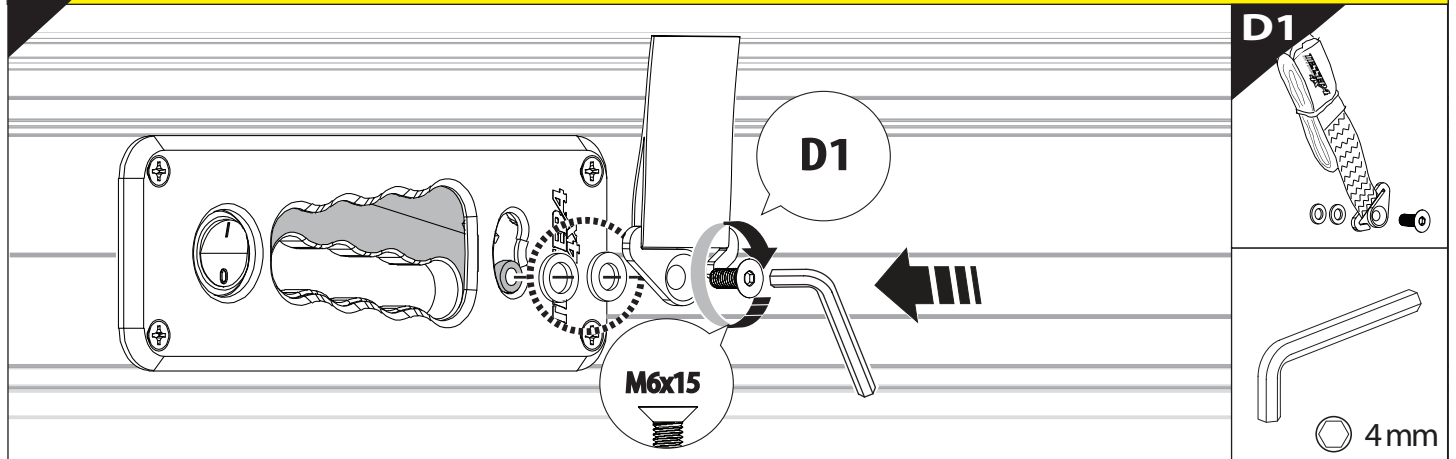

Installation Manual

PART NUMBER(S)	Model Year
TESS 1439 ROLL	FORD MAVERICK 2022+
Cab(s)	Installation Time / Weight
SuperCrew	40-60 minutes / 53-57 kg

B

A

KITS

L

3

4

6.1 **CAUTION** Basic Version ✓ & Basic+S-KIT Version ✓

7

Ø 25 mm

Rust Protection

7.1

1

2

Ø 40 mm

Ø 25 mm

8

Only to be installed by authorized personnel

10

11

12

13**14**

15