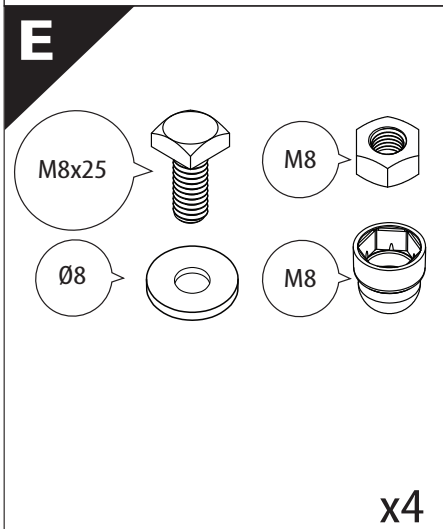

Installation Manual

PART NUMBER(S)	Model Year
TESS 1439 ROLL	FORD MAVERICK 2022+
Cab(s)	Installation Time / Weight
SuperCrew	40-60 minutes / 53-57 kg

B

A

KITS

L

3

4

6.1 **CAUTION** Basic Version ✓ & Basic+S-KIT Version ✓

7

Ø 25 mm

Rust Protection

7.1

1

2

Ø 40 mm

Ø 25 mm

8

Only to be installed by authorized personnel

10

11

12

13**14**

15