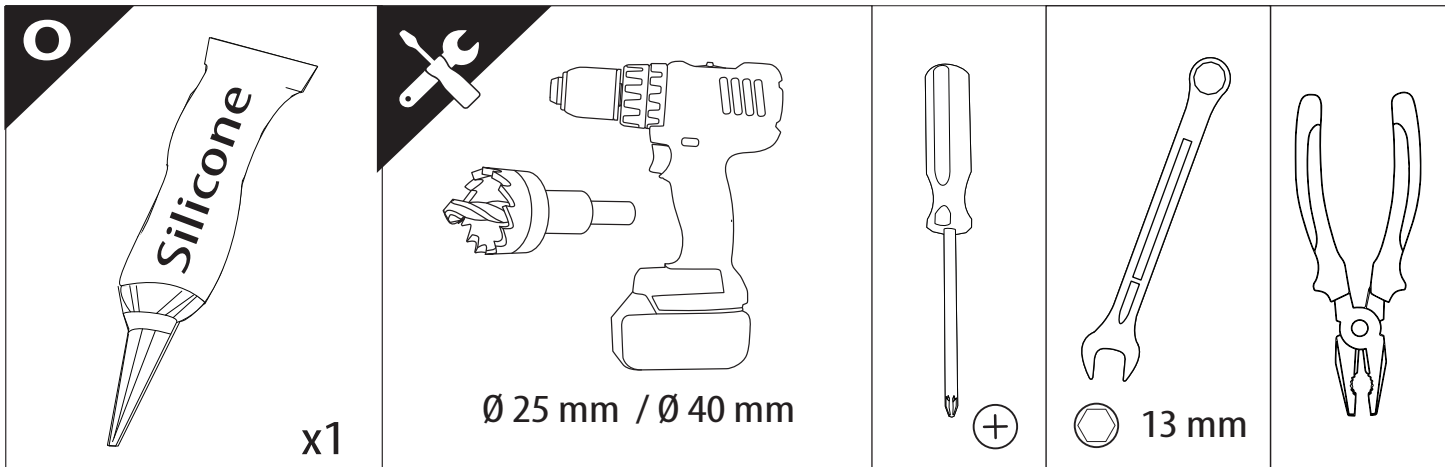

Installation Manual

PART NUMBER(S)	Model Year
TESS 1439 ROLL	FORD MAVERICK 2022+
Cab(s)	Installation Time / Weight
SuperCrew	40-60 minutes / 53-57 kg

B

A

KITS

L

3

4

6.1 **CAUTION** Basic Version ✓ & Basic+S-KIT Version ✓

7

Ø 25 mm

Rust Protection

7.1

1

2

Ø 40 mm

Ø 25 mm

8

Only to be installed by authorized personnel

10

11

12

13**14**

15