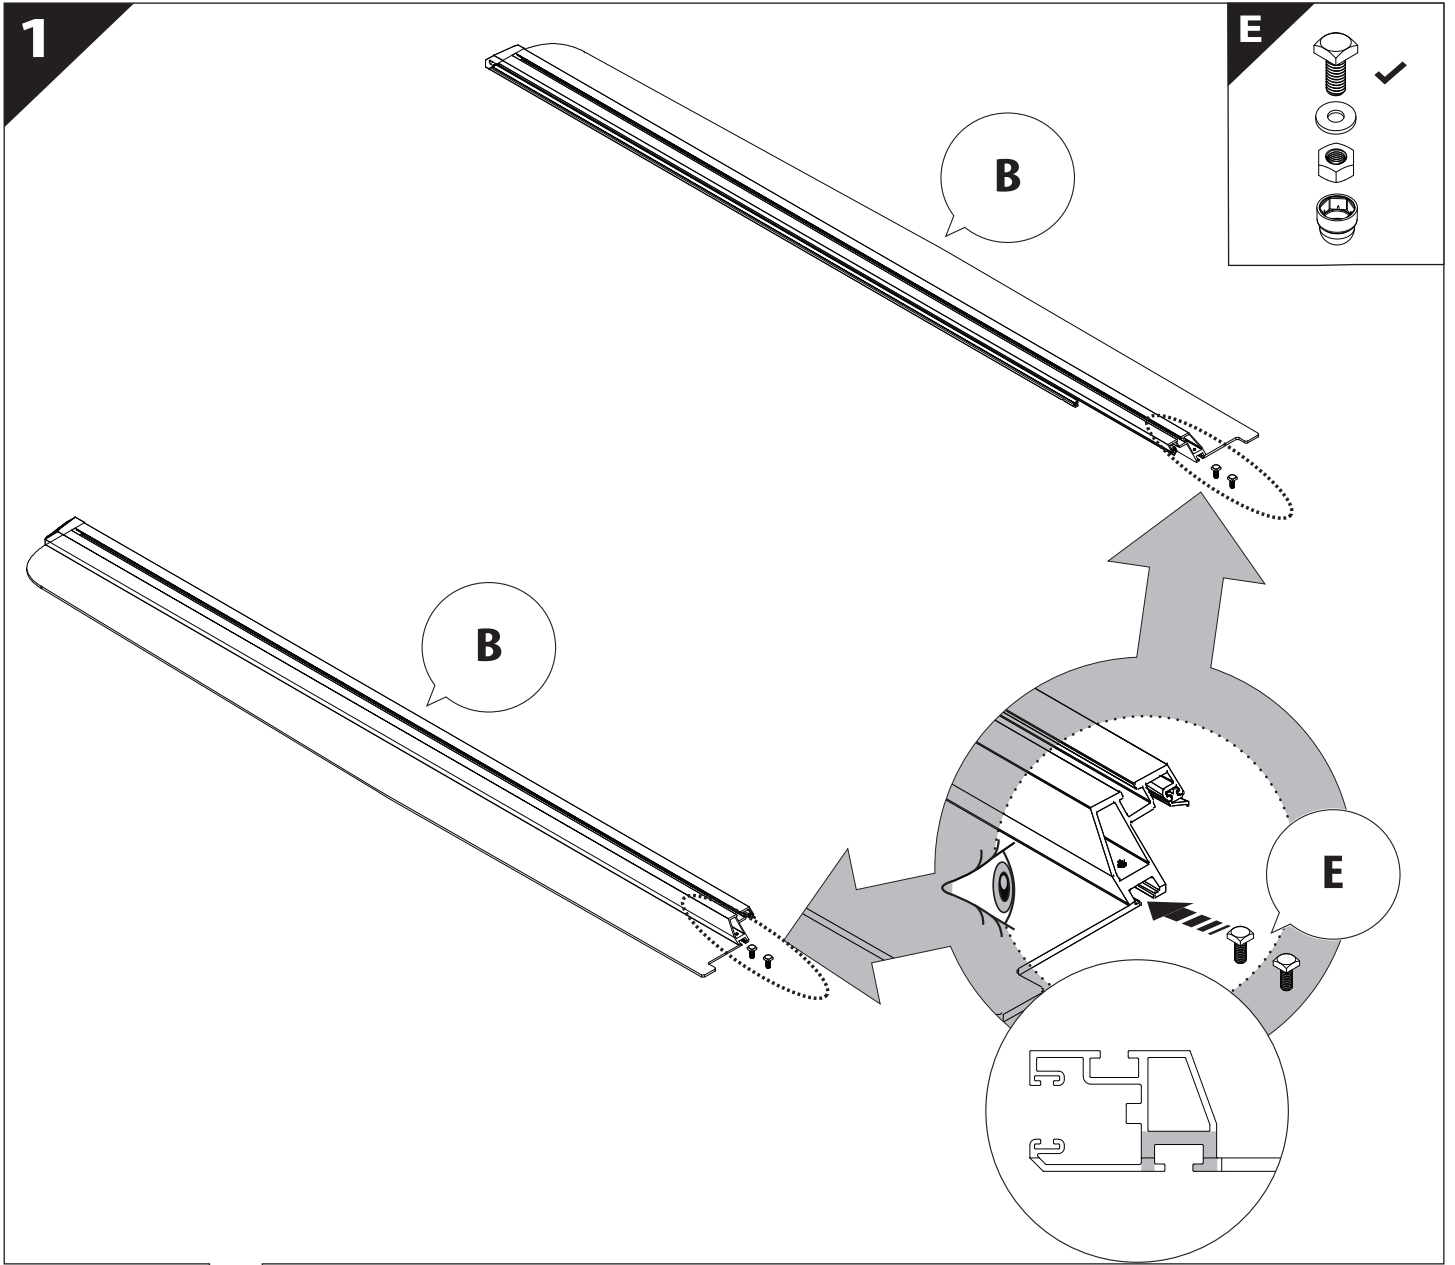

Installation Manual

PART NUMBER(S)	Model Year
TESS 1439 ROLL	FORD MAVERICK 2022+
Cab(s)	Installation Time / Weight
SuperCrew	40-60 minutes / 53-57 kg

B

A

KITS

L

3

4

6.1 **CAUTION** Basic Version ✓ & Basic+S-KIT Version ✓

7

Ø 25 mm

Rust Protection

7.1

1

2

Ø 40 mm

Ø 25 mm

8

Only to be installed by authorized personnel

10

11

12

13**14**

15