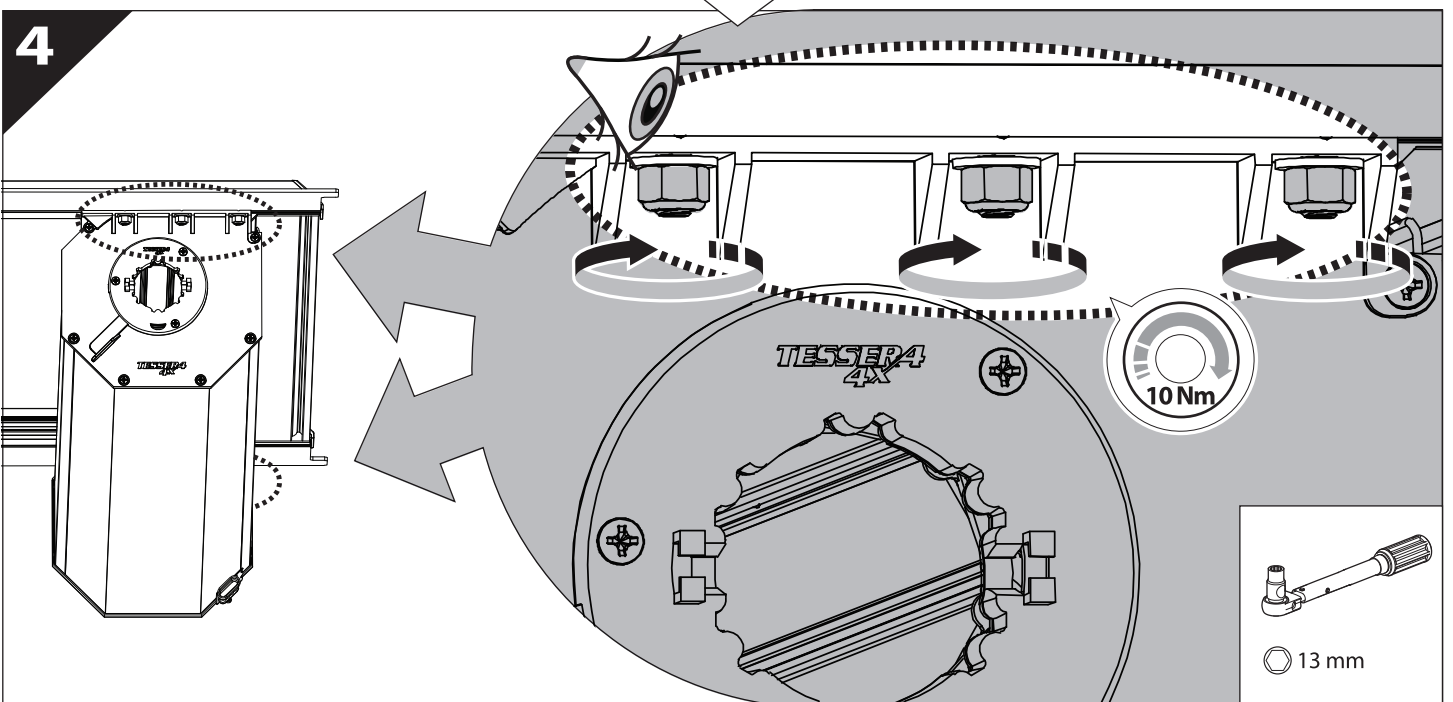

Installation Manual

PART NUMBER(S)	Model Year
TESS 1439 ROLL	FORD MAVERICK 2022+
Cab(s)	Installation Time / Weight
SuperCrew	40-60 minutes / 53-57 kg

B

A

KITS

L

3

4

6.1 **CAUTION** Basic Version ✓ & Basic+S-KIT Version ✓

7

Ø 25 mm

Rust Protection

7.1

1

2

Ø 40 mm

Ø 25 mm

8

Only to be installed by authorized personnel

10

11

12

13**14**

15