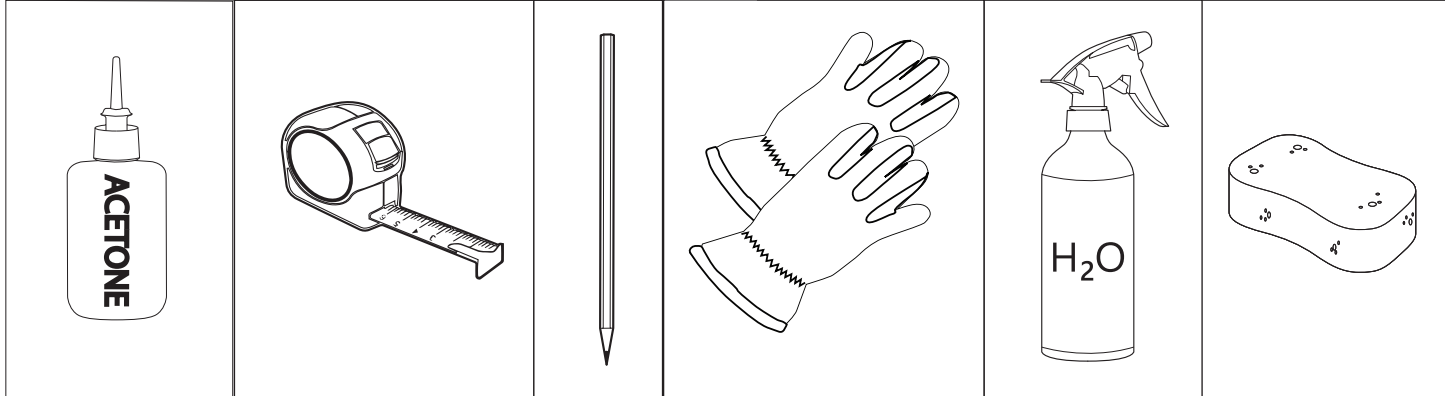

Installation Manual

PART NUMBER(S)	Model Year
TESS 1439 ROLL	FORD MAVERICK 2022+
Cab(s)	Installation Time / Weight
SuperCrew	40-60 minutes / 53-57 kg

B

A

KITS

L

3

4

6.1 **CAUTION** Basic Version ✓ & Basic+S-KIT Version ✓

7

Ø 25 mm

Rust Protection

7.1

1

2

Ø 40 mm