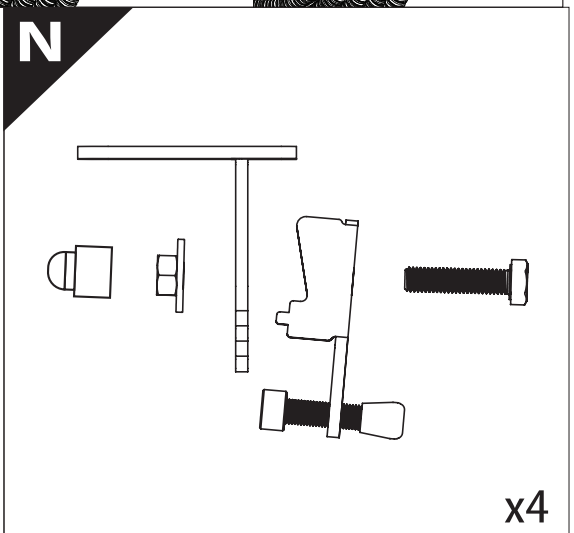

Installation Manual

PART NUMBER(S)	Model Year
TESS 1439 ROLL	FORD MAVERICK 2022+
Cab(s)	Installation Time / Weight
SuperCrew	40-60 minutes / 53-57 kg

B

A

KITS

L

3

4

6.1 **CAUTION** Basic Version ✓ & Basic+S-KIT Version ✓

7

Ø 25 mm

Rust Protection

7.1

1

2

Ø 40 mm

Ø 25 mm

8

Only to be installed by authorized personnel

10

11

12

13**14**

15