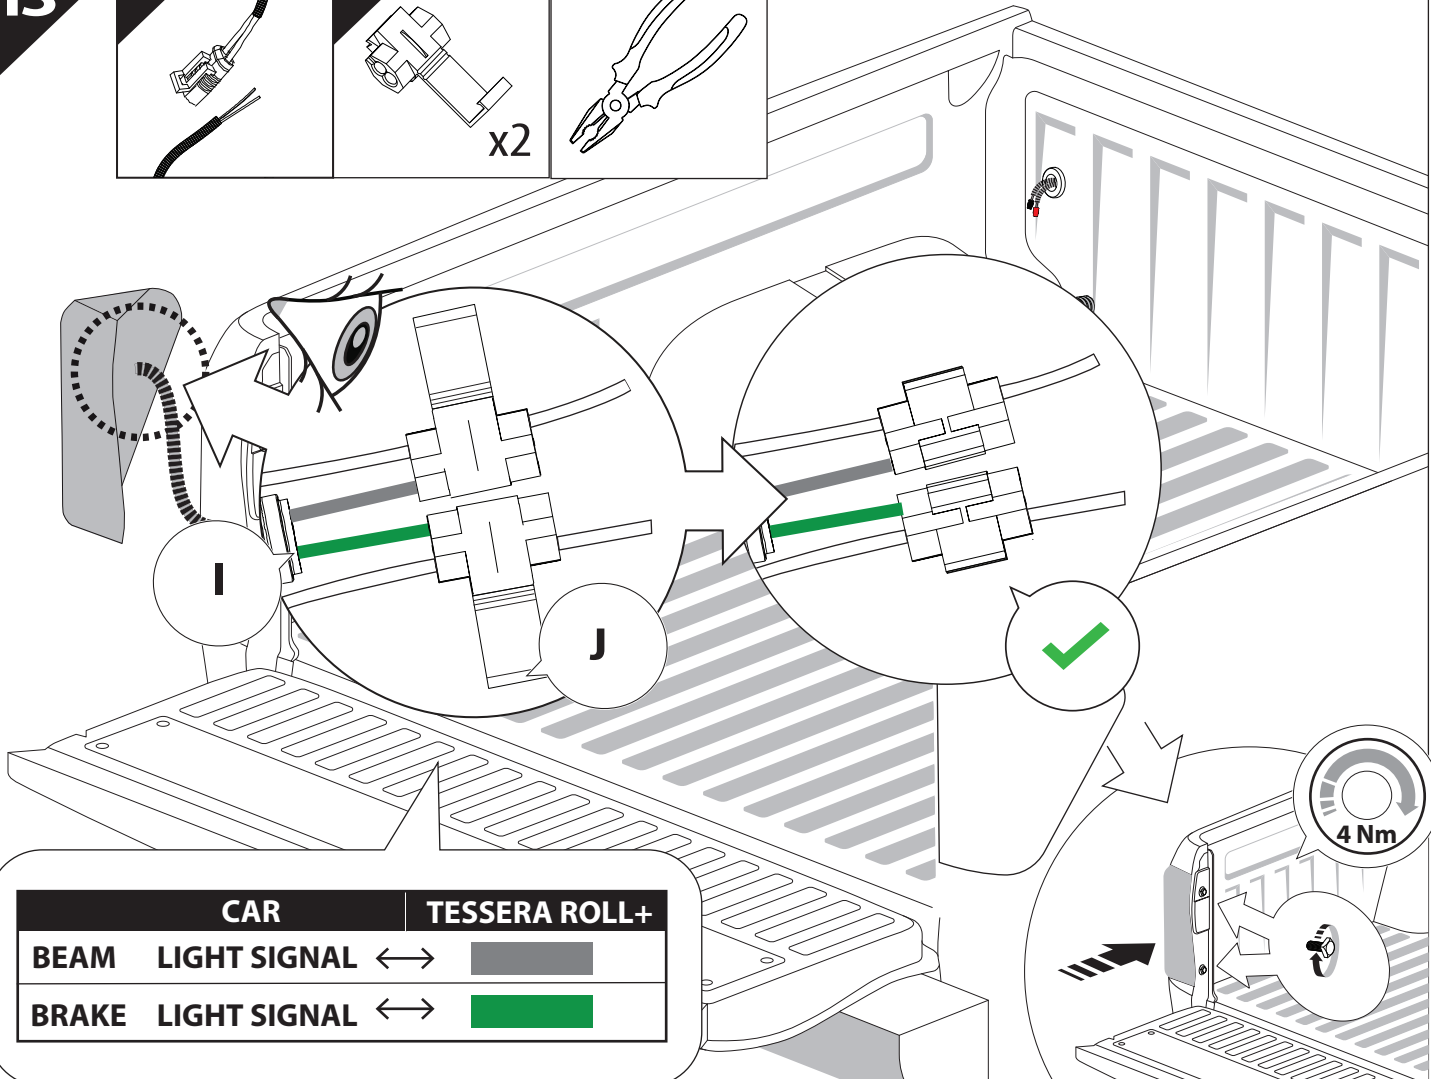

13

	CAR	TESSERA ROLL+
BEAM	LIGHT SIGNAL ↔	■
BRAKE	LIGHT SIGNAL ↔	■

14

18

L3

CAUTION	
Basic+E-KIT Version	
E-KIT MANUAL	
M2 ✓ 	M1 ✗

22

23