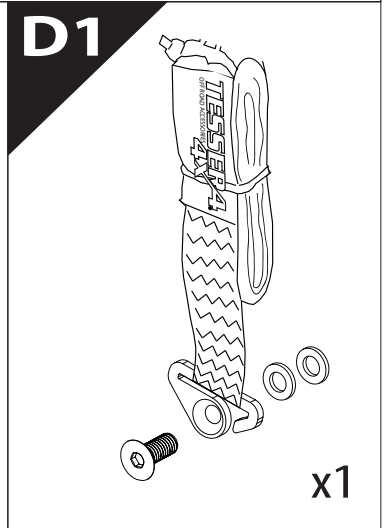

Installation Manual

PART NUMBER(S)	Model Year
TESS 1438 ROLL	Dodge Ram 2500 / 3500 2019+
TESS 14381 ROLL	
FEET	Installation Time / Weight
6.4 Feet & 8 Feet	40-60 minutes / 53-57 kg

B

A

KITS

L

3

4

9

Ø 25 mm

Rust Protection

10

Only to be installed by authorized personnel

<p>H</p> <p>x1</p>	<p>K</p> <p>x10</p>	<p>F</p> <p>x1</p>
---------------------------	----------------------------	---------------------------