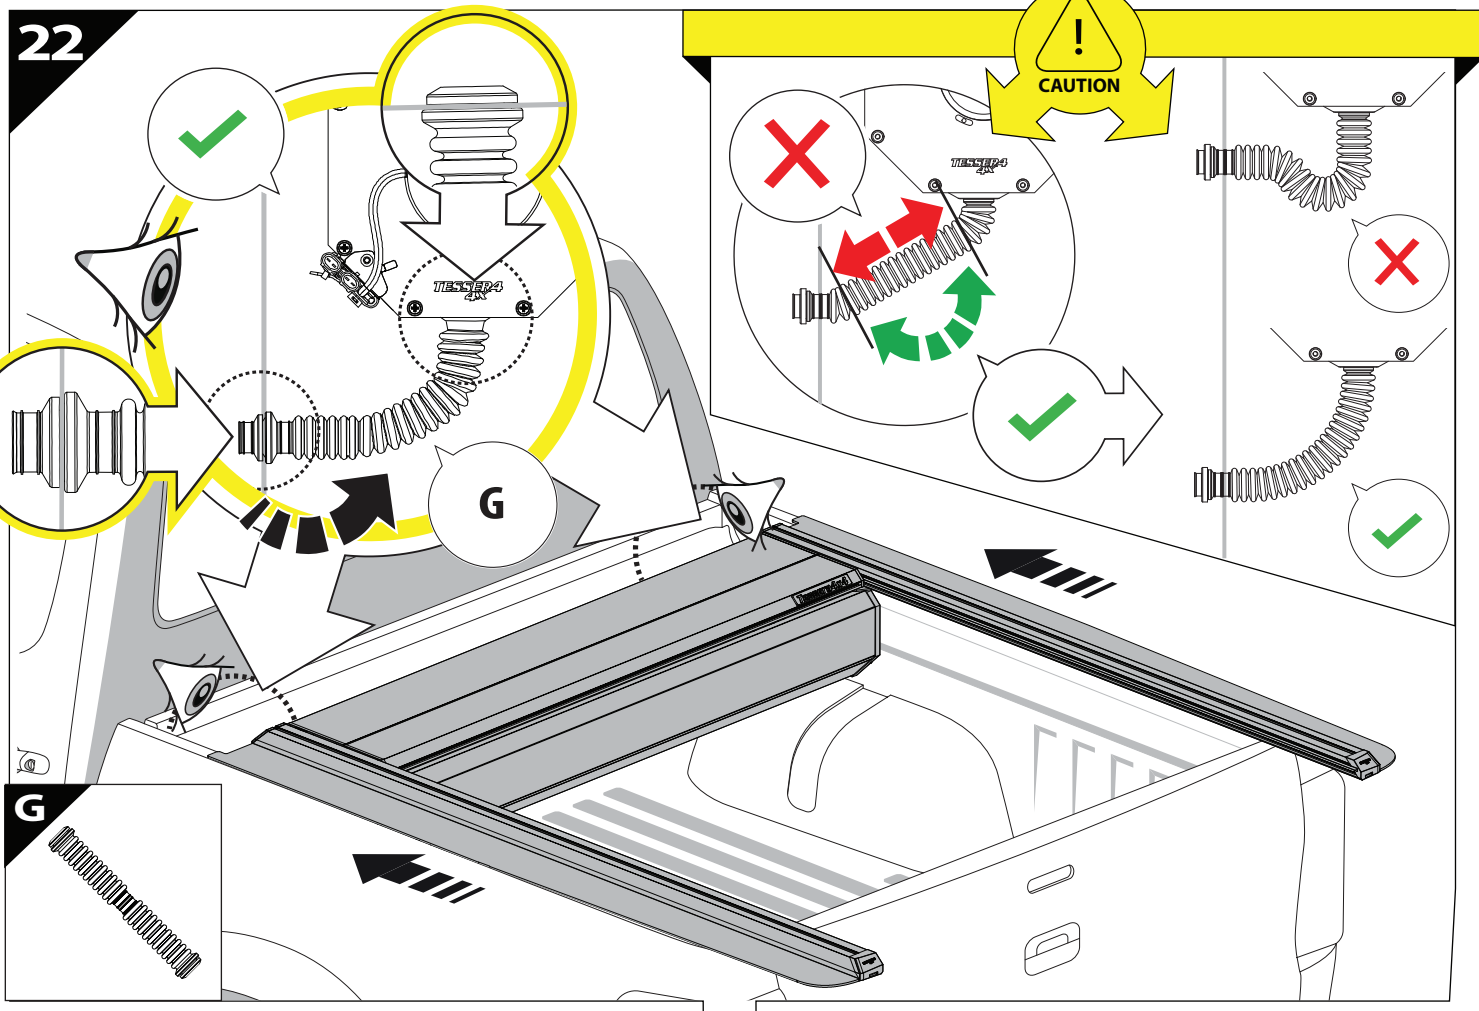

13

	CAR	TESSERA ROLL+
BEAM	LIGHT SIGNAL ↔	■
BRAKE	LIGHT SIGNAL ↔	■

14

18

L3

CAUTION	
Basic+E-KIT Version	
E-KIT MANUAL	
M2 ✓ 	M1 ✗

22

23