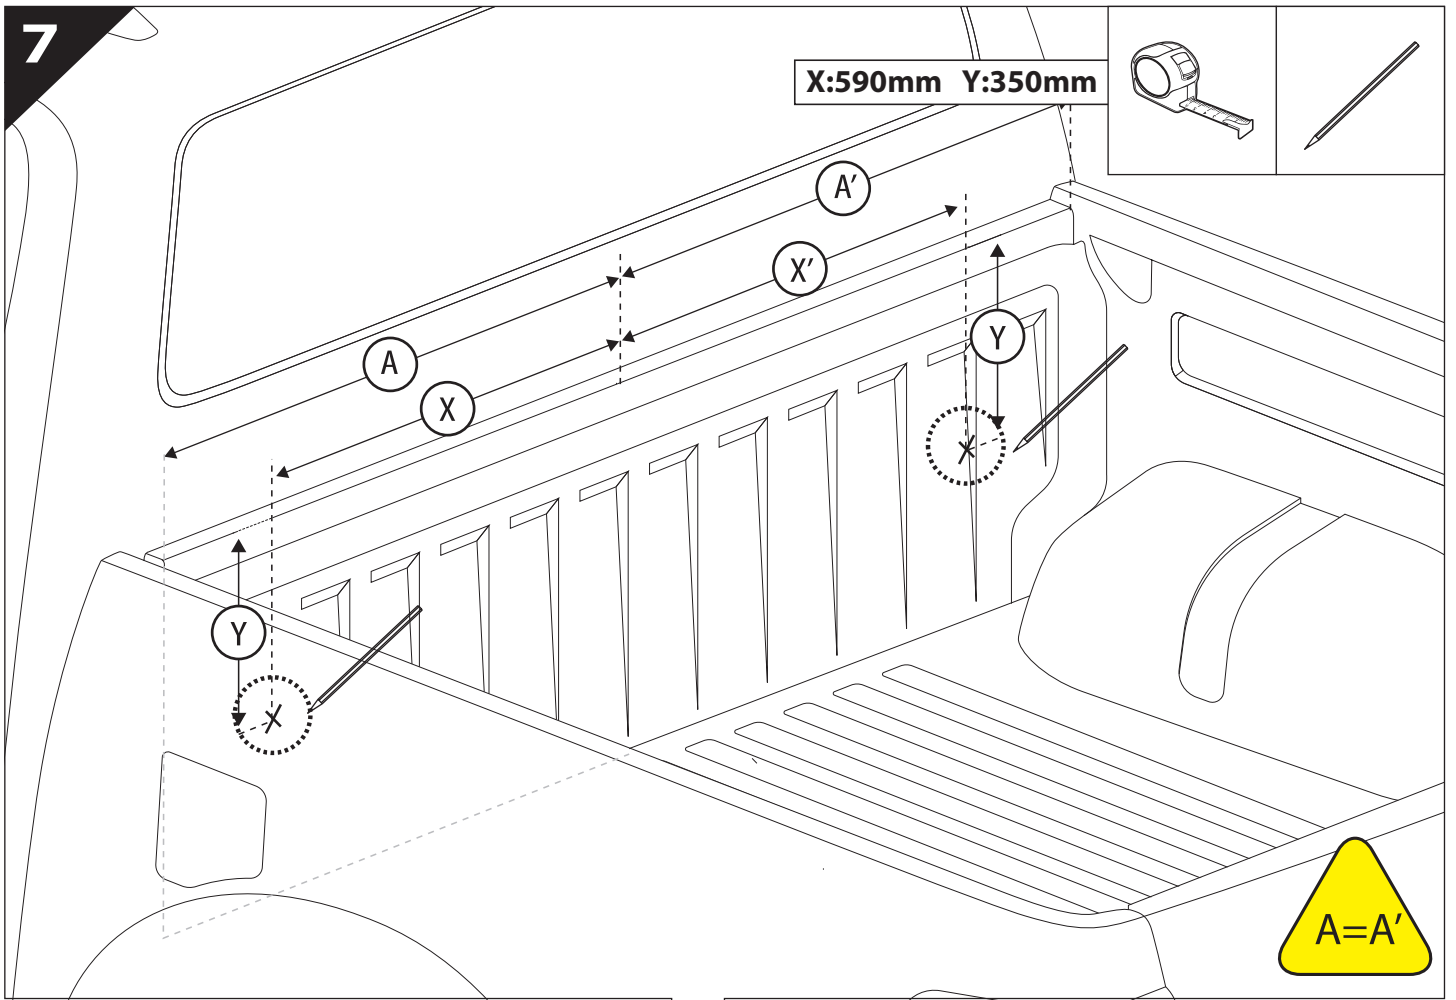

Installation Manual

PART NUMBER(S)	Model Year
TESS 1438 ROLL	Dodge Ram 2500 / 3500 2019+
TESS 14381 ROLL	
FEET	Installation Time / Weight
6.4 Feet & 8 Feet	40-60 minutes / 53-57 kg

B

A

KITS

L

3

4

9

Ø 25 mm

Rust Protection

10

Only to be installed by authorized personnel

<p>H</p> <p>x1</p>	<p>K</p> <p>x10</p>	<p>F</p> <p>x1</p>
---------------------------	----------------------------	---------------------------