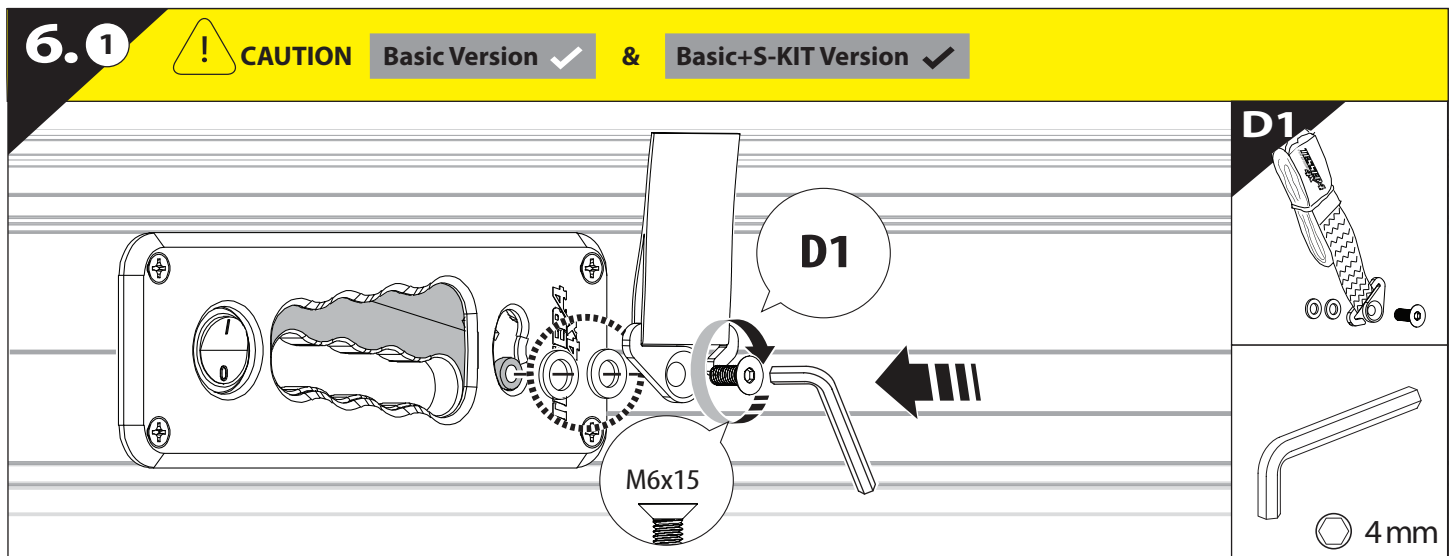

Installation Manual

PART NUMBER(S)	Model Year
TESS 1438 ROLL	Dodge Ram 2500 / 3500 2019+
TESS 14381 ROLL	
FEET	Installation Time / Weight
6.4 Feet & 8 Feet	40-60 minutes / 53-57 kg

B

A

KITS

L

3

4

9

Ø 25 mm

Rust Protection

10

Only to be installed by authorized personnel

<p>H</p> <p>x1</p>	<p>K</p> <p>x10</p>	<p>F</p> <p>x1</p>
---------------------------	----------------------------	---------------------------