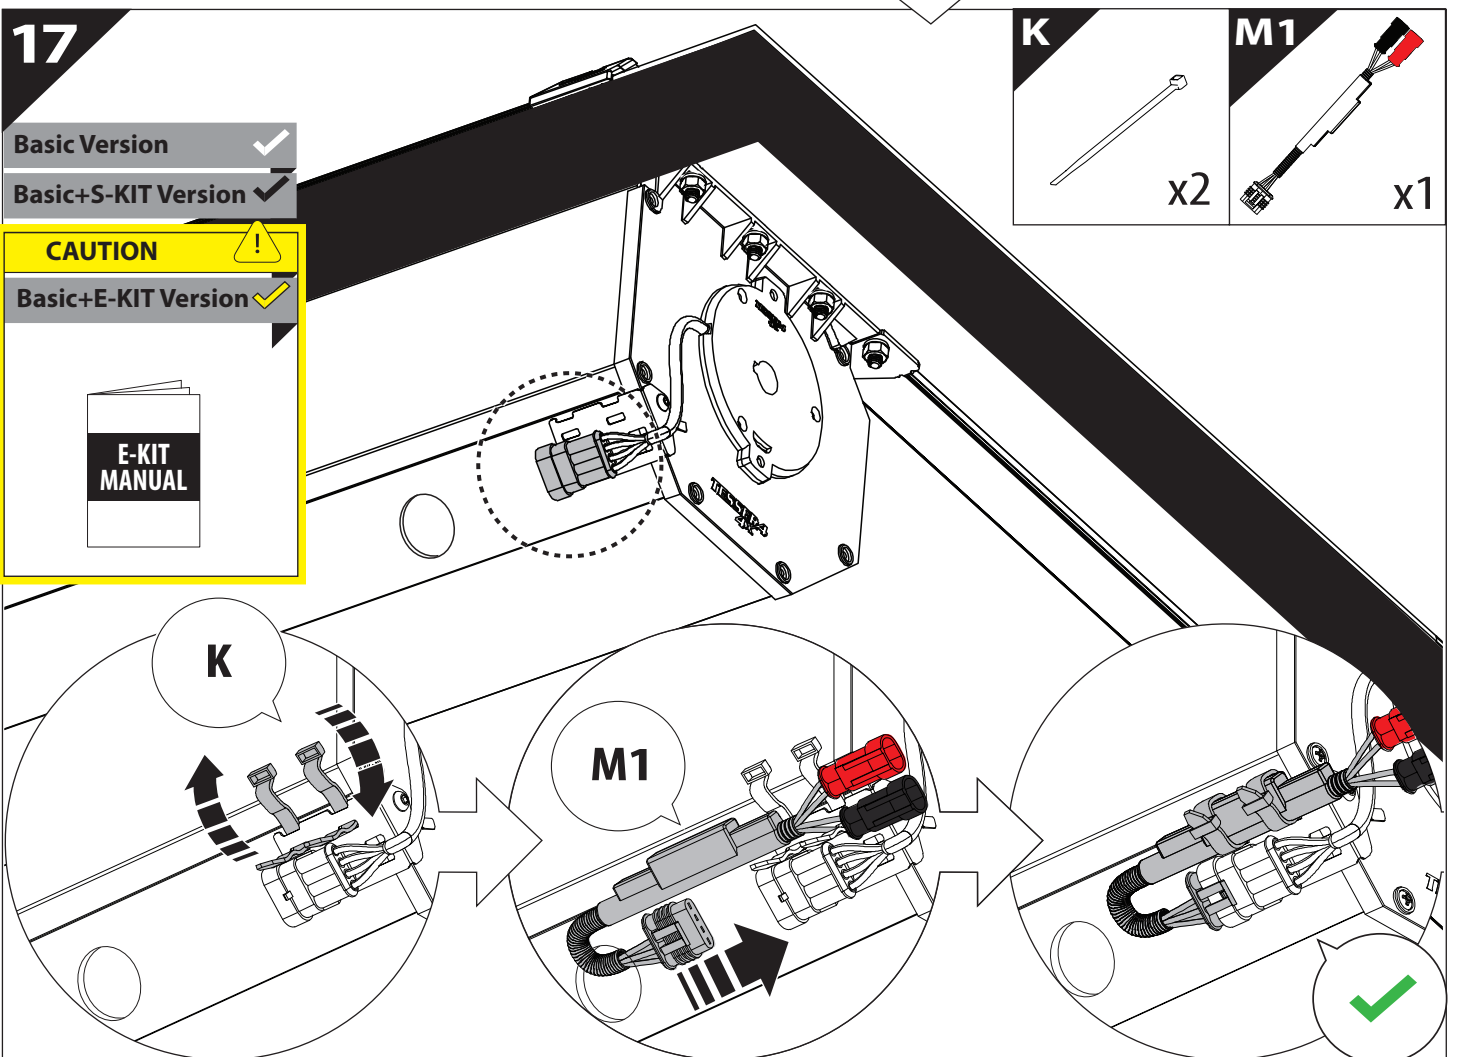

Installation Manual

PART NUMBER(S)	Model Year
TESS 1438 ROLL	Dodge Ram 2500 / 3500 2019+
TESS 14381 ROLL	
FEET	Installation Time / Weight
6.4 Feet & 8 Feet	40-60 minutes / 53-57 kg

B

A

KITS

L

3

4

9

Ø 25 mm

Rust Protection

10

Only to be installed by authorized personnel

<p>H</p> <p>x1</p>	<p>K</p> <p>x10</p>	<p>F</p> <p>x1</p>
---------------------------	----------------------------	---------------------------

13

	CAR	TESSERA ROLL+
BEAM	LIGHT SIGNAL ↔	■
BRAKE	LIGHT SIGNAL ↔	■

14

18

L3

CAUTION	
Basic+E-KIT Version	
E-KIT MANUAL	
M2 ✓ 	M1 ✗

22

23