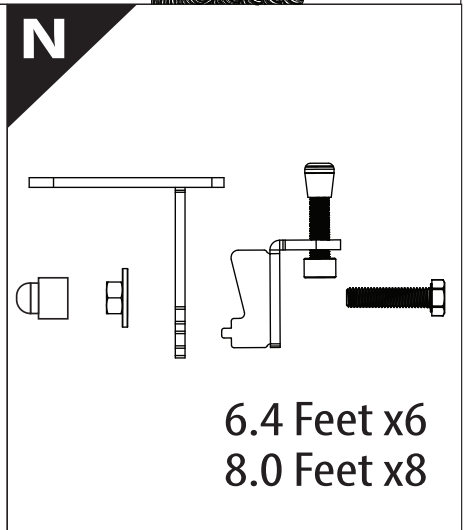

Installation Manual

PART NUMBER(S)	Model Year
TESS 1438 ROLL	Dodge Ram 2500 / 3500 2019+
TESS 14381 ROLL	
FEET	Installation Time / Weight
6.4 Feet & 8 Feet	40-60 minutes / 53-57 kg

B

A

KITS

L

3

4

9

Ø 25 mm

Rust Protection

10

Only to be installed by authorized personnel

<p>H</p> <p>x1</p>	<p>K</p> <p>x10</p>	<p>F</p> <p>x1</p>
---------------------------	----------------------------	---------------------------