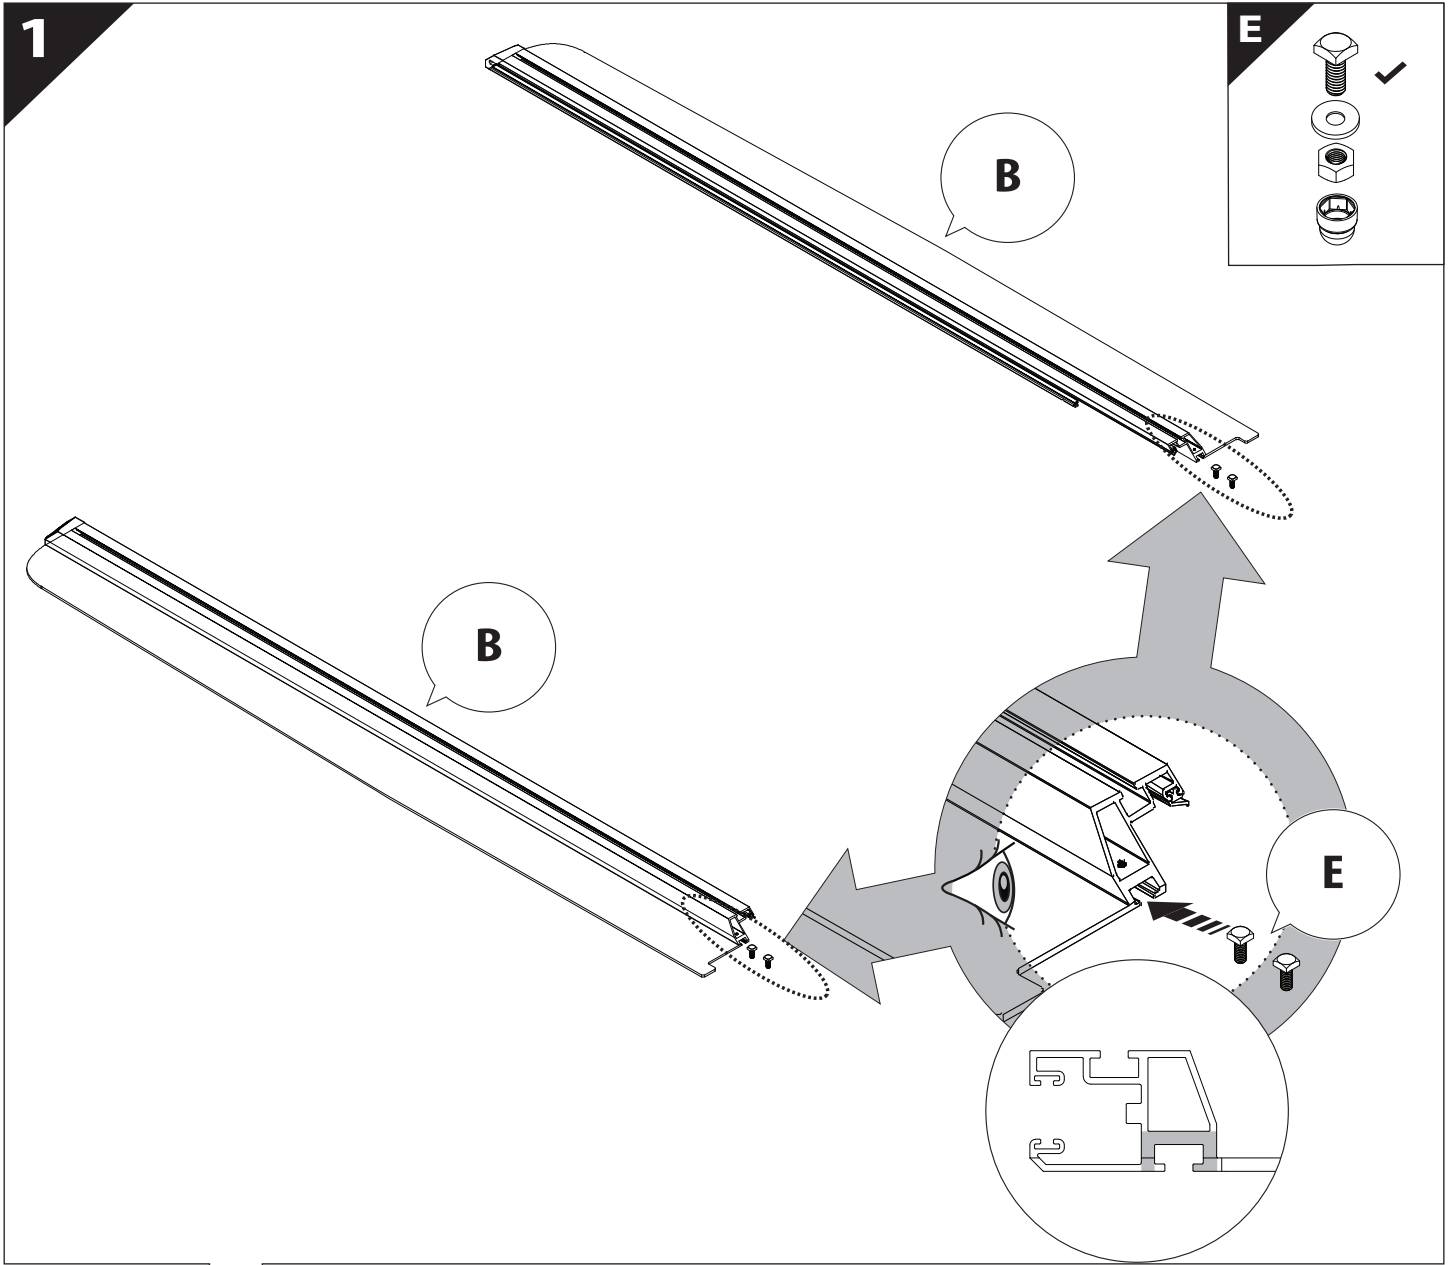

Installation Manual

PART NUMBER(S)	Model Year
TESS 1438 ROLL	Dodge Ram 2500 / 3500 2019+
TESS 14381 ROLL	
FEET	Installation Time / Weight
6.4 Feet & 8 Feet	40-60 minutes / 53-57 kg

B

A

KITS

L

3

4

9

Ø 25 mm

Rust Protection

10

Only to be installed by authorized personnel

<p>H</p> <p>x1</p>	<p>K</p> <p>x10</p>	<p>F</p> <p>x1</p>
---------------------------	----------------------------	---------------------------