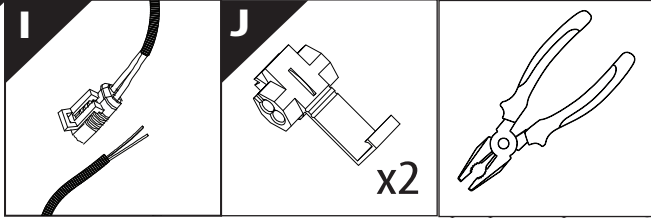

9

Ø 25 mm

Rust Protection

10

Only to be installed by authorized personnel

<p>H</p> <p>x1</p>	<p>K</p> <p>x10</p>	<p>F</p> <p>x1</p>
---------------------------	----------------------------	---------------------------

13

	CAR	TESSERA ROLL+
BEAM	LIGHT SIGNAL ↔	■
BRAKE	LIGHT SIGNAL ↔	■

14

18

L3

CAUTION	
Basic+E-KIT Version	
E-KIT MANUAL	
M2 ✓ 	M1 ✗

22

23