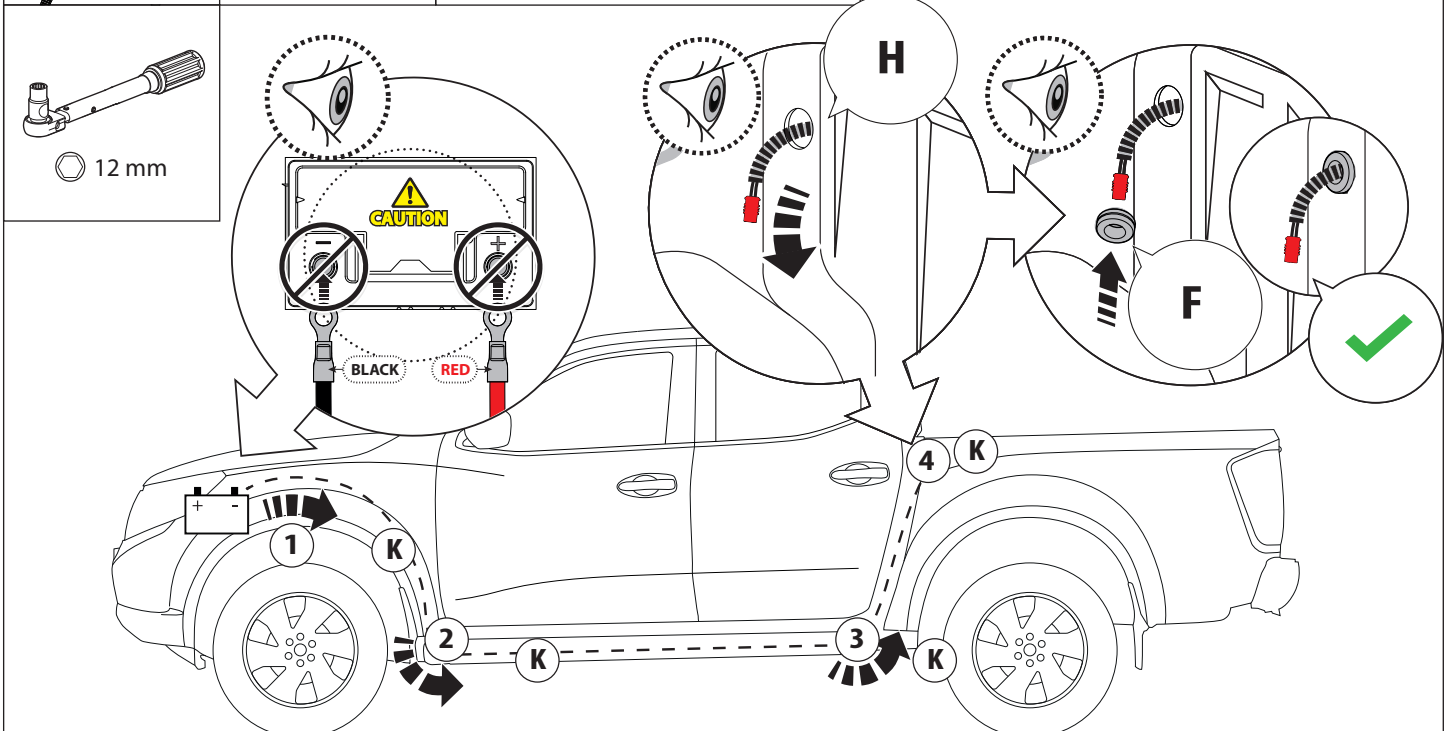

Installation Manual

PART NUMBER(S)	Model Year
TESS 1438 ROLL	Dodge Ram 2500 / 3500 2019+
TESS 14381 ROLL	
FEET	Installation Time / Weight
6.4 Feet & 8 Feet	40-60 minutes / 53-57 kg

B

A

KITS

L

3

4

9

Ø 25 mm

Rust Protection

10

Only to be installed by authorized personnel

<p>H</p> <p>x1</p>	<p>K</p> <p>x10</p>	<p>F</p> <p>x1</p>
---------------------------	----------------------------	---------------------------

13

	CAR	TESSERA ROLL+
BEAM	LIGHT SIGNAL ↔	■
BRAKE	LIGHT SIGNAL ↔	■

14

18

L3

CAUTION	
Basic+E-KIT Version	
E-KIT MANUAL	
M2 ✓ 	M1 ✗

22

23