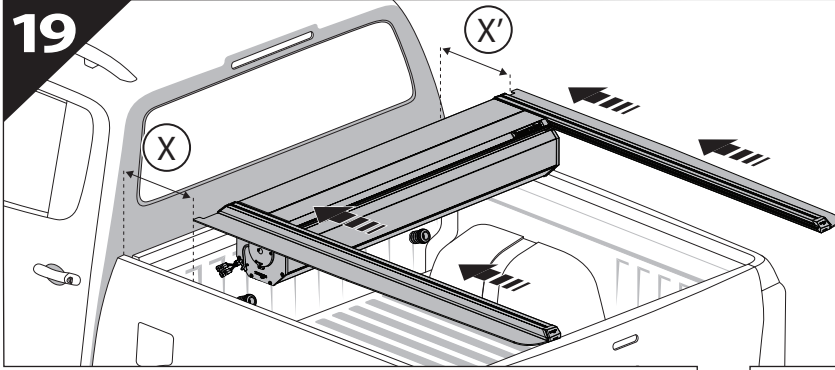

13

	CAR	TESSERA ROLL+
BEAM	LIGHT SIGNAL ↔	■
BRAKE	LIGHT SIGNAL ↔	■

14

18

L3

CAUTION	
Basic+E-KIT Version	
E-KIT MANUAL	
M2 ✓ 	M1 ✗

22

23