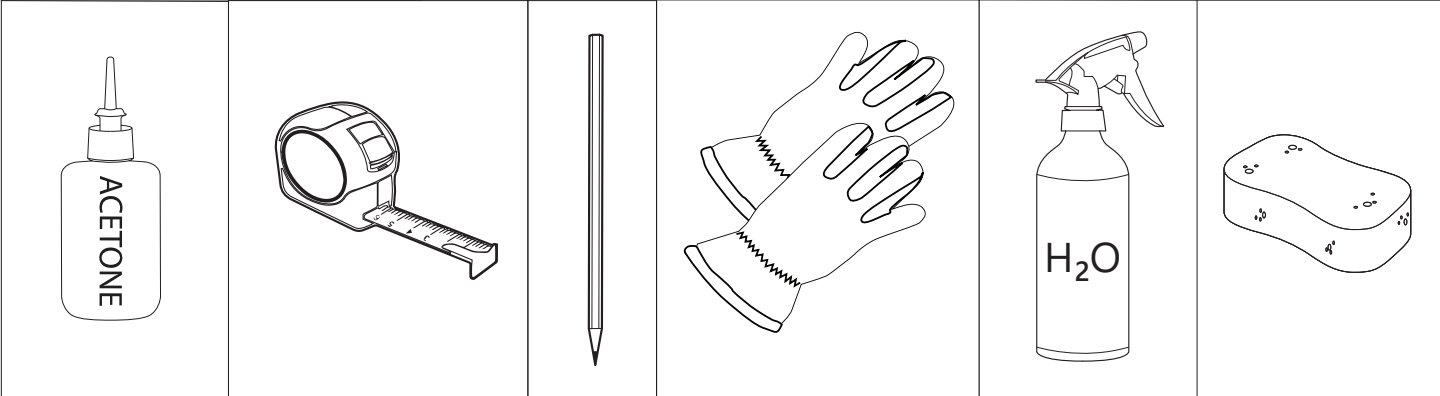

Installation Manual

PART NUMBER(S)	Model Year
TESS 1438 ROLL	Dodge Ram 2500 / 3500 2019+
TESS 14381 ROLL	
FEET	Installation Time / Weight
6.4 Feet & 8 Feet	40-60 minutes / 53-57 kg

B

A

KITS

L

3

4

9

Ø 25 mm

Rust Protection

10

Only to be installed by authorized personnel

<p>H</p> <p>x1</p>	<p>K</p> <p>x10</p>	<p>F</p> <p>x1</p>
---------------------------	----------------------------	---------------------------