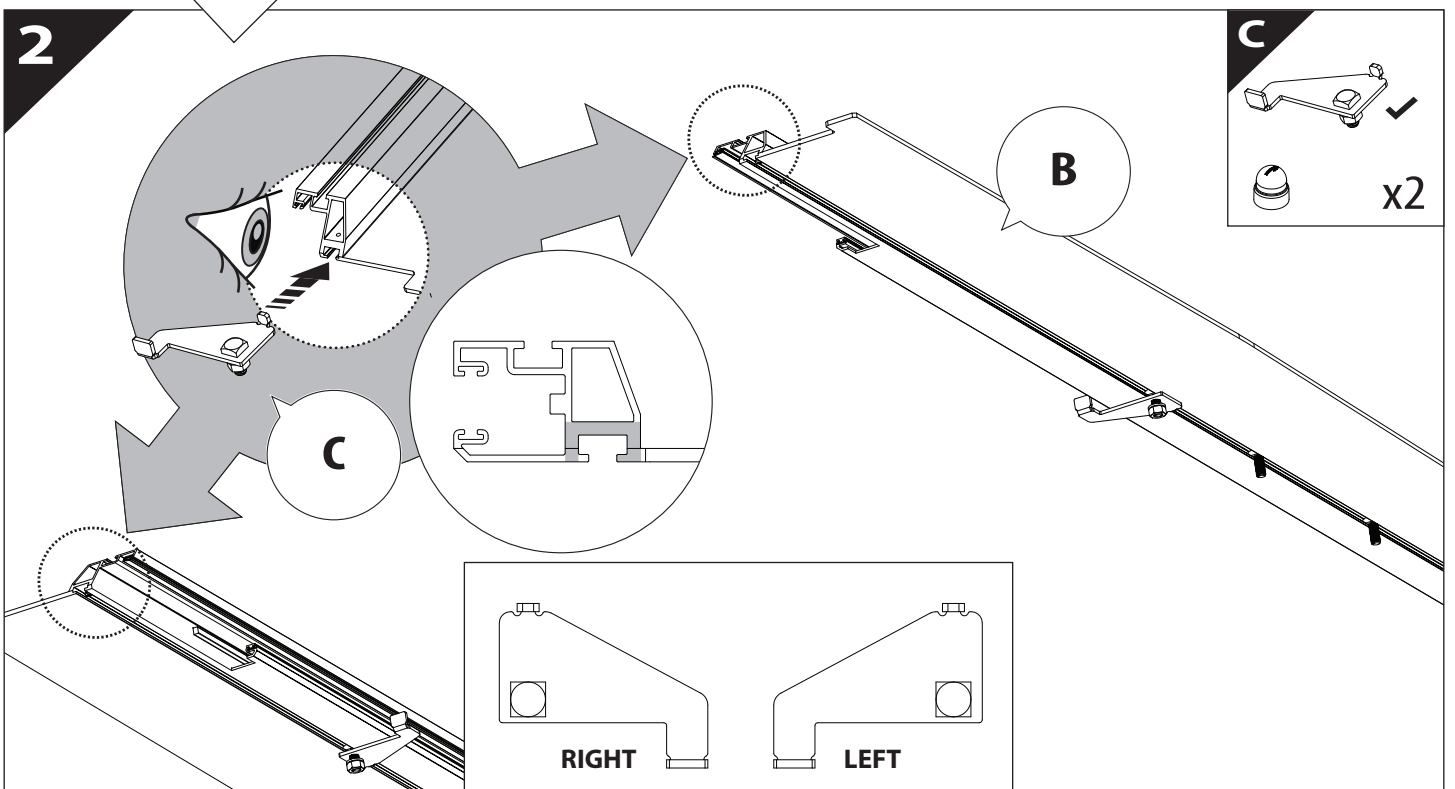

Installation Manual

PART NUMBER(S)	Model Year
TESS 1438 ROLL	Dodge Ram 2500 / 3500 2019+
TESS 14381 ROLL	
FEET	Installation Time / Weight
6.4 Feet & 8 Feet	40-60 minutes / 53-57 kg

B

A

KITS

L

3

4

9

Ø 25 mm

Rust Protection

10

Only to be installed by authorized personnel

<p>H</p> <p>x1</p>	<p>K</p> <p>x10</p>	<p>F</p> <p>x1</p>
---------------------------	----------------------------	---------------------------