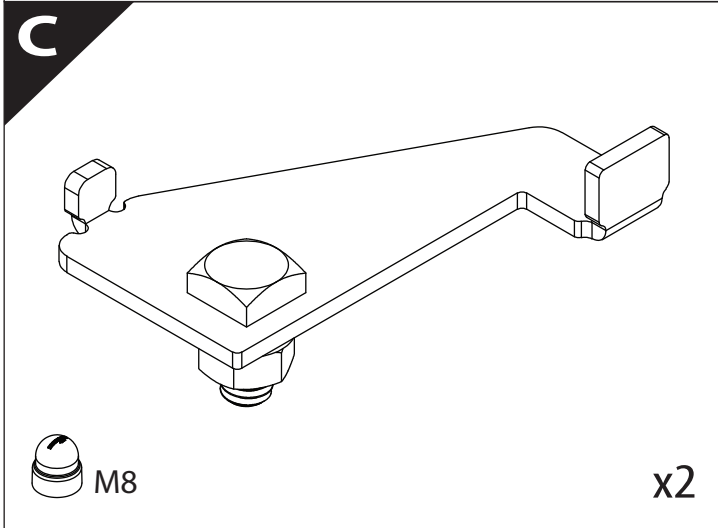

Installation Manual

PART NUMBER(S)	Model Year
TESS 1438 ROLL	Dodge Ram 2500 / 3500 2019+
TESS 14381 ROLL	
FEET	Installation Time / Weight
6.4 Feet & 8 Feet	40-60 minutes / 53-57 kg

B

A

KITS

L

3

4

9

Ø 25 mm

Rust Protection

10

Only to be installed by authorized personnel

<p>H</p> <p>x1</p>	<p>K</p> <p>x10</p>	<p>F</p> <p>x1</p>
---------------------------	----------------------------	---------------------------