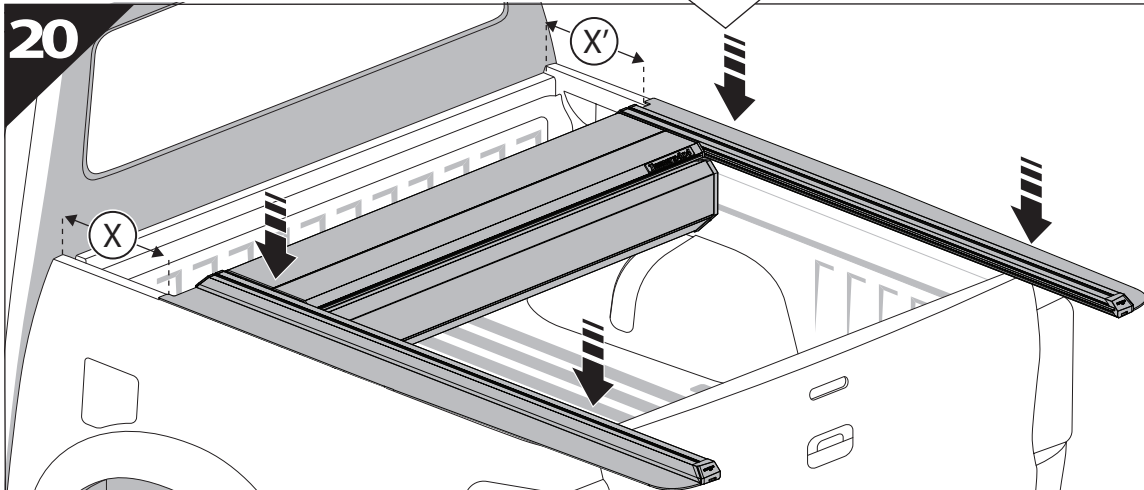

13

	CAR	TESSERA ROLL+
BEAM	LIGHT SIGNAL ↔	■
BRAKE	LIGHT SIGNAL ↔	■

14

18

L3

CAUTION	
Basic+E-KIT Version	
E-KIT MANUAL	
M2 ✓ 	M1 ✗

22

23