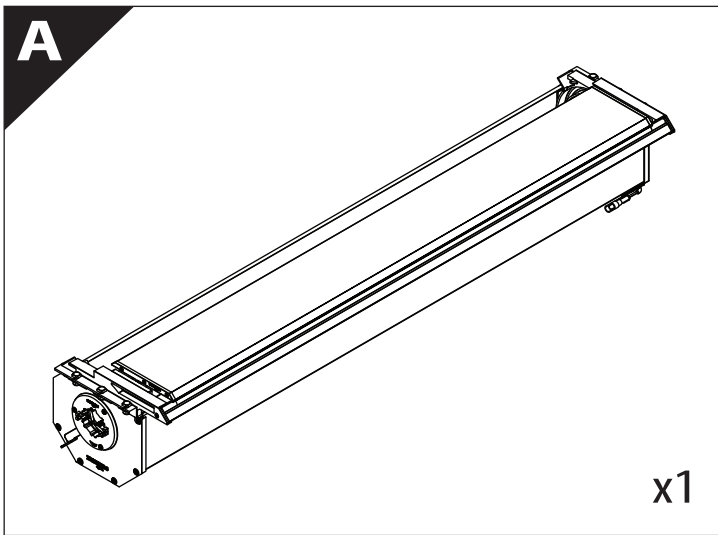

Installation Manual

PART NUMBER(S)	Model Year
TESS 1438 ROLL	Dodge Ram 2500 / 3500 2019+
TESS 14381 ROLL	
FEET	Installation Time / Weight
6.4 Feet & 8 Feet	40-60 minutes / 53-57 kg

B

A

KITS

L

3

4

9

Ø 25 mm

Rust Protection

10

Only to be installed by authorized personnel

<p>H</p> <p>x1</p>	<p>K</p> <p>x10</p>	<p>F</p> <p>x1</p>
---------------------------	----------------------------	---------------------------