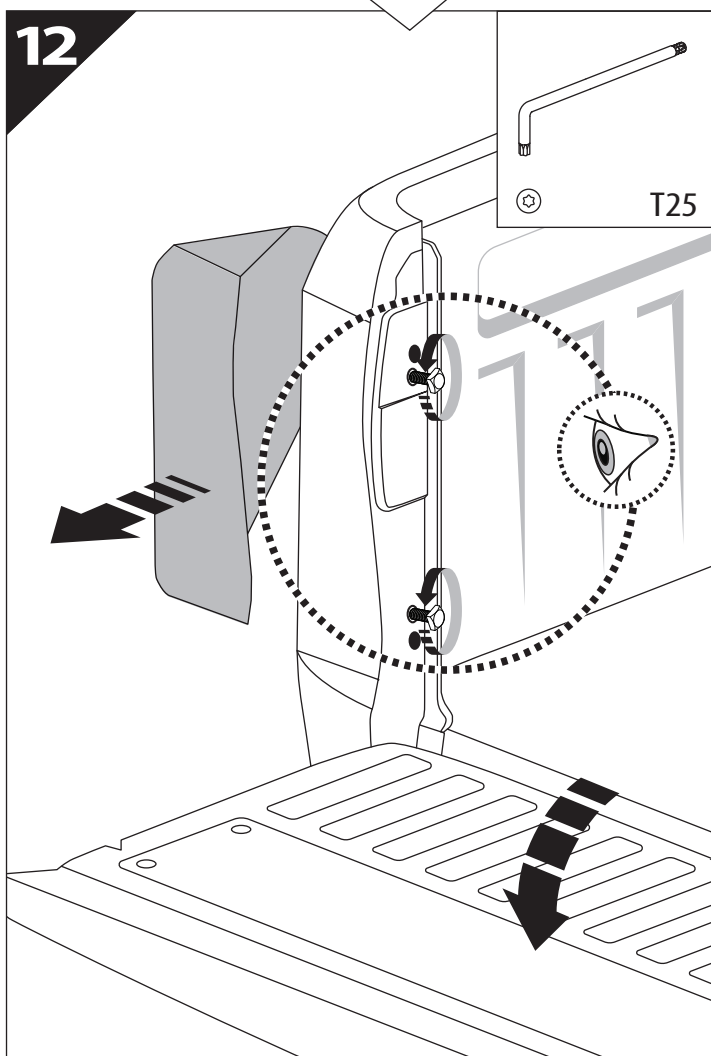

9

Ø 25 mm

Rust Protection

10

Only to be installed by authorized personnel

<p>H</p> <p>x1</p>	<p>K</p> <p>x10</p>	<p>F</p> <p>x1</p>
---------------------------	----------------------------	---------------------------

13

	CAR	TESSERA ROLL+
BEAM	LIGHT SIGNAL ↔	■
BRAKE	LIGHT SIGNAL ↔	■

14

18

L3

CAUTION	
Basic+E-KIT Version	
E-KIT MANUAL	
M2 ✓ 	M1 ✗

22

23