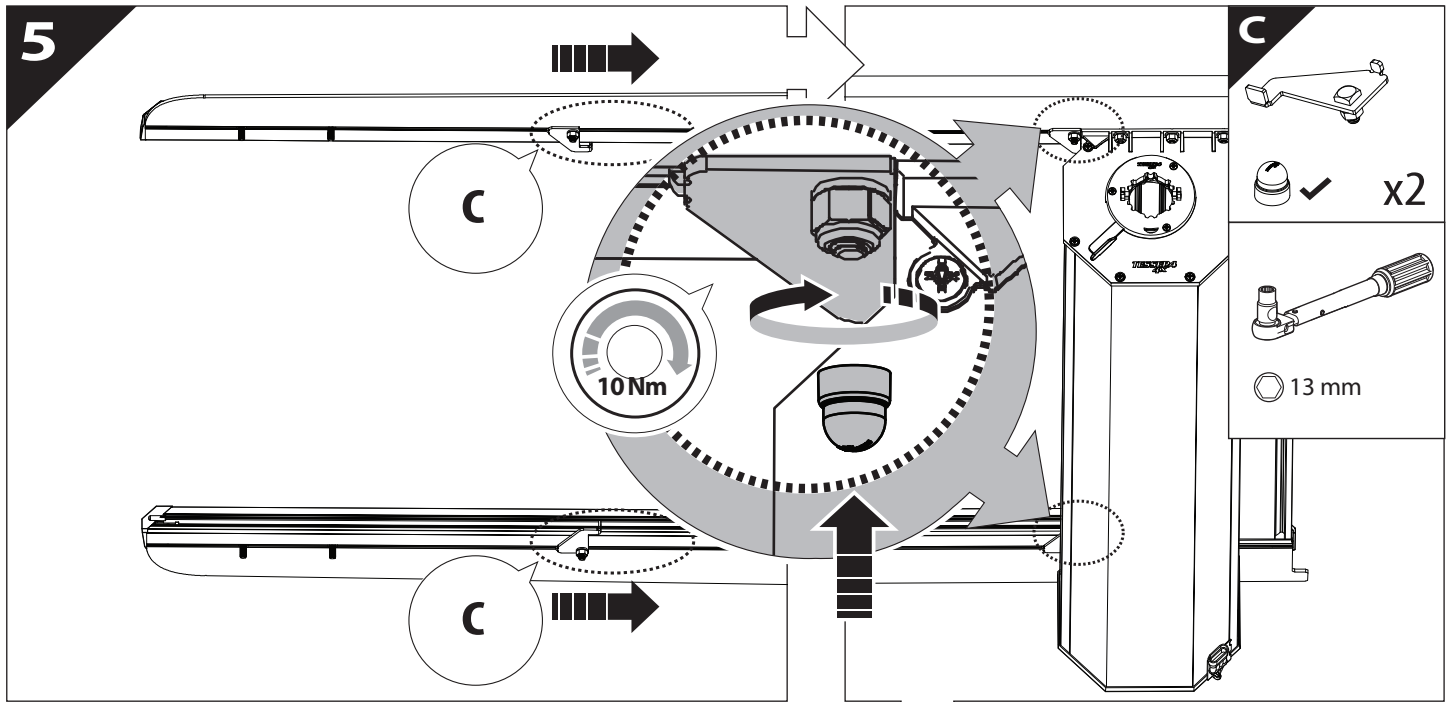

Installation Manual

PART NUMBER(S)	Model Year
TESS 1438 ROLL	Dodge Ram 2500 / 3500 2019+
TESS 14381 ROLL	
FEET	Installation Time / Weight
6.4 Feet & 8 Feet	40-60 minutes / 53-57 kg

B

A

KITS

L

3

4

9

Ø 25 mm

Rust Protection

10

Only to be installed by authorized personnel

<p>H</p> <p>x1</p>	<p>K</p> <p>x10</p>	<p>F</p> <p>x1</p>
---------------------------	----------------------------	---------------------------