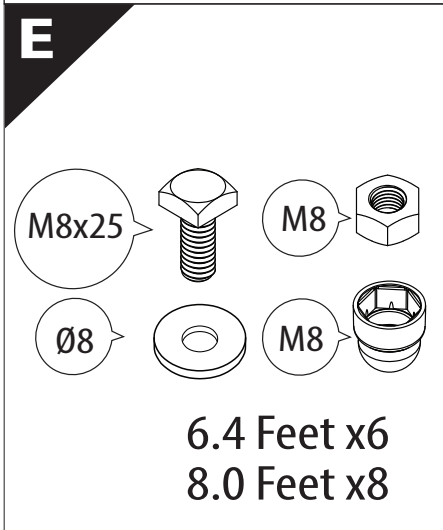

Installation Manual

PART NUMBER(S)	Model Year
TESS 1438 ROLL	Dodge Ram 2500 / 3500 2019+
TESS 14381 ROLL	
FEET	Installation Time / Weight
6.4 Feet & 8 Feet	40-60 minutes / 53-57 kg

B

A

KITS

L

3

4

9

Ø 25 mm

Rust Protection

10

Only to be installed by authorized personnel

<p>H</p> <p>x1</p>	<p>K</p> <p>x10</p>	<p>F</p> <p>x1</p>
---------------------------	----------------------------	---------------------------