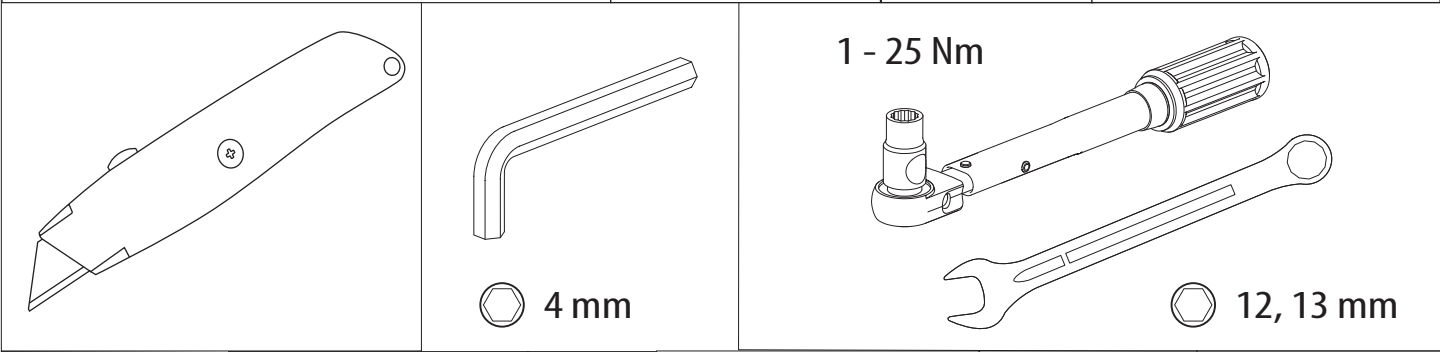

Installation Manual

PART NUMBER(S)	Model Year
TESS 1438 ROLL	Dodge Ram 2500 / 3500 2019+
TESS 14381 ROLL	
FEET	Installation Time / Weight
6.4 Feet & 8 Feet	40-60 minutes / 53-57 kg

B

A

KITS

L

3

4

9

Ø 25 mm

Rust Protection

10

Only to be installed by authorized personnel

<p>H</p> <p>x1</p>	<p>K</p> <p>x10</p>	<p>F</p> <p>x1</p>
---------------------------	----------------------------	---------------------------