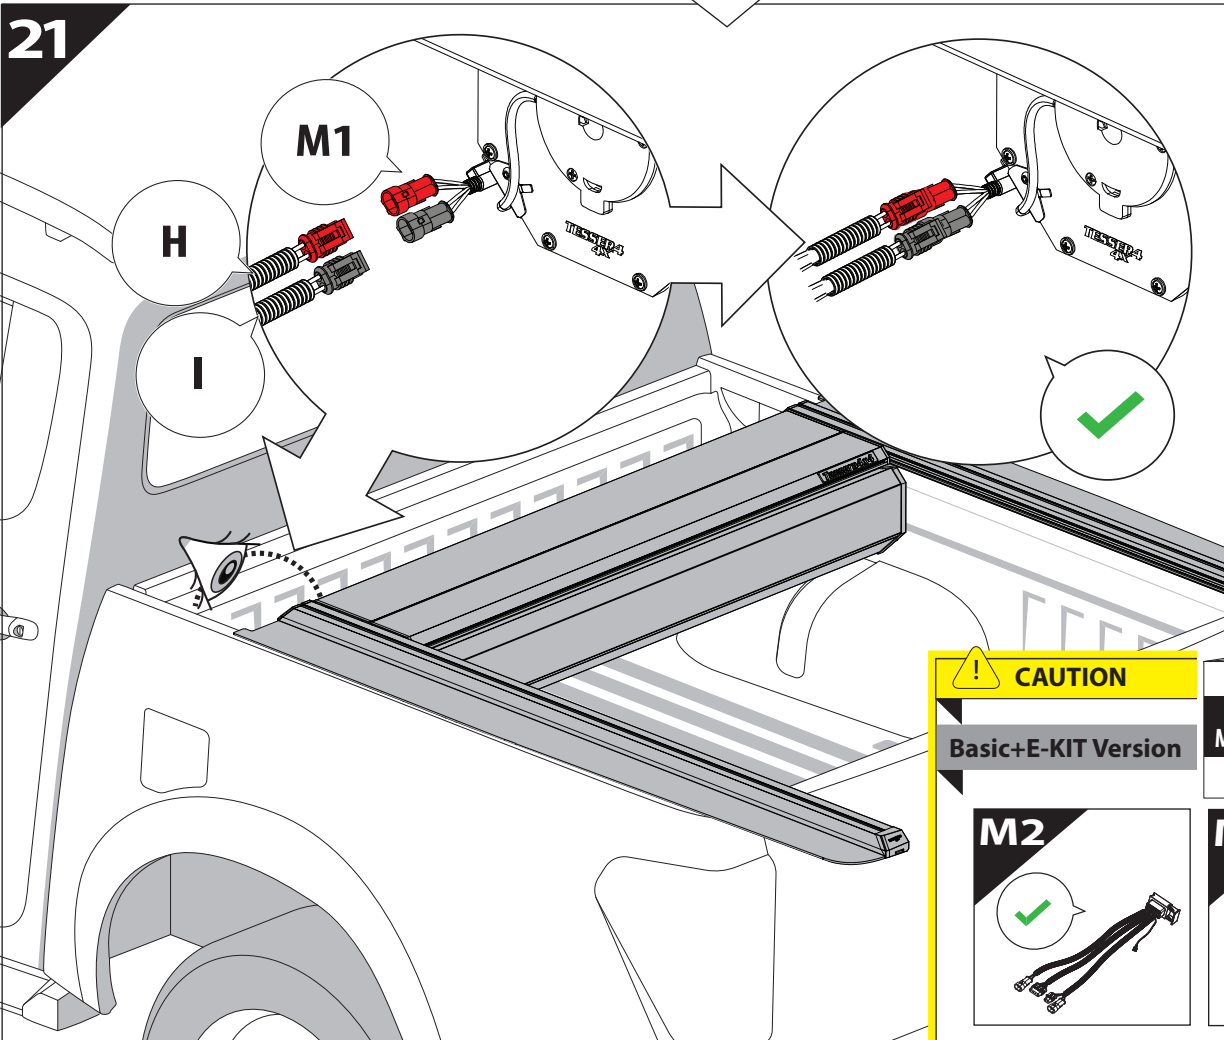

13

	CAR	TESSERA ROLL+
BEAM	LIGHT SIGNAL ↔	■
BRAKE	LIGHT SIGNAL ↔	■

14

18

L3

CAUTION	
Basic+E-KIT Version	
E-KIT MANUAL	
M2 ✓ 	M1 ✗

22

23