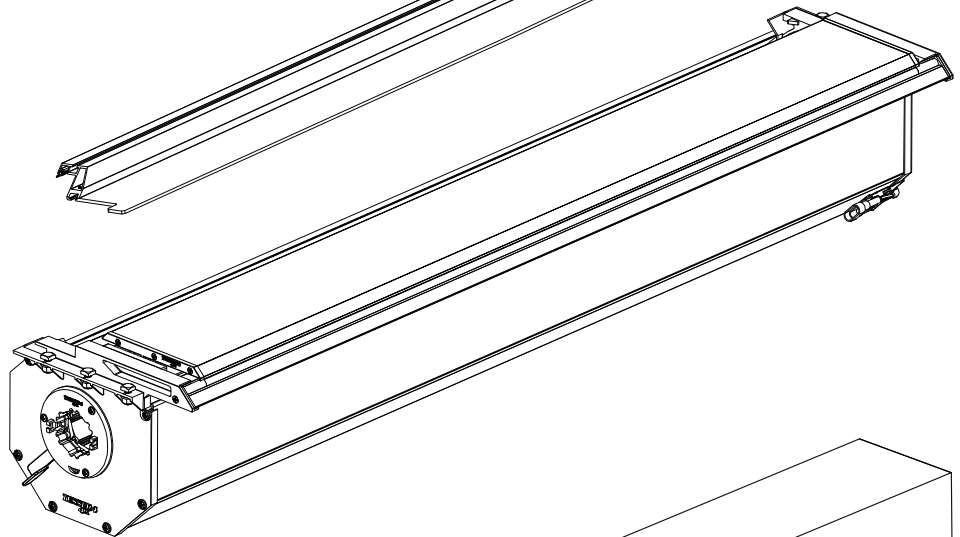

Installation Manual

PART NUMBER(S)	Model Year
TESS 1438 ROLL	Dodge Ram 2500 / 3500 2019+
TESS 14381 ROLL	
FEET	Installation Time / Weight
6.4 Feet & 8 Feet	40-60 minutes / 53-57 kg

B

A

KITS

L

3

4