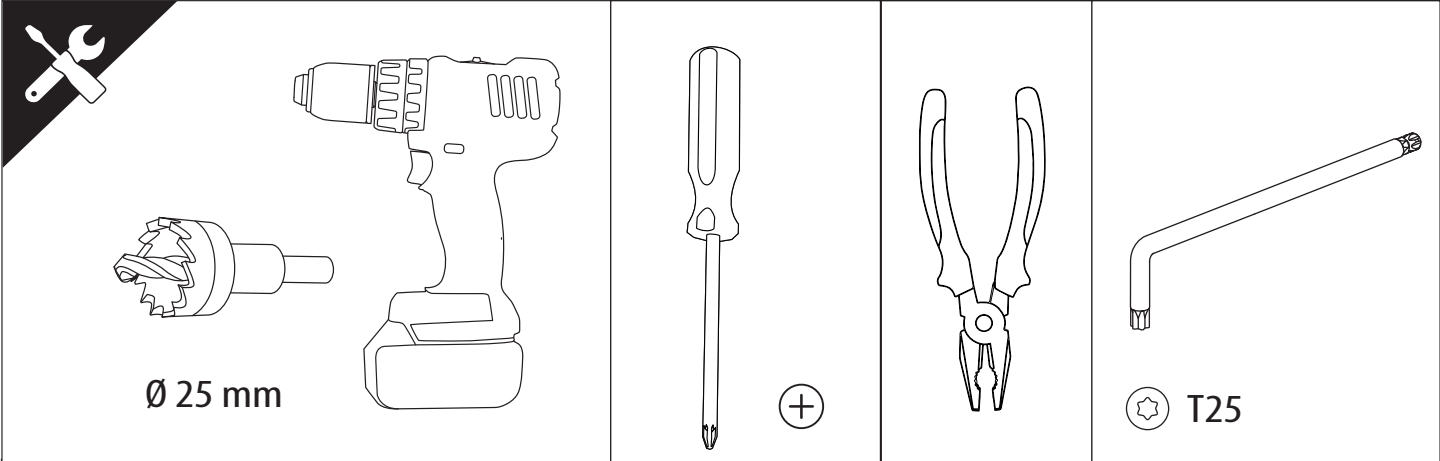

Installation Manual

PART NUMBER(S)	Model Year
TESS 1438 ROLL	Dodge Ram 2500 / 3500 2019+
TESS 14381 ROLL	
FEET	Installation Time / Weight
6.4 Feet & 8 Feet	40-60 minutes / 53-57 kg

B

A

KITS

L

3

4

9

Ø 25 mm

Rust Protection

10

Only to be installed by authorized personnel

<p>H</p> <p>x1</p>	<p>K</p> <p>x10</p>	<p>F</p> <p>x1</p>
---------------------------	----------------------------	---------------------------