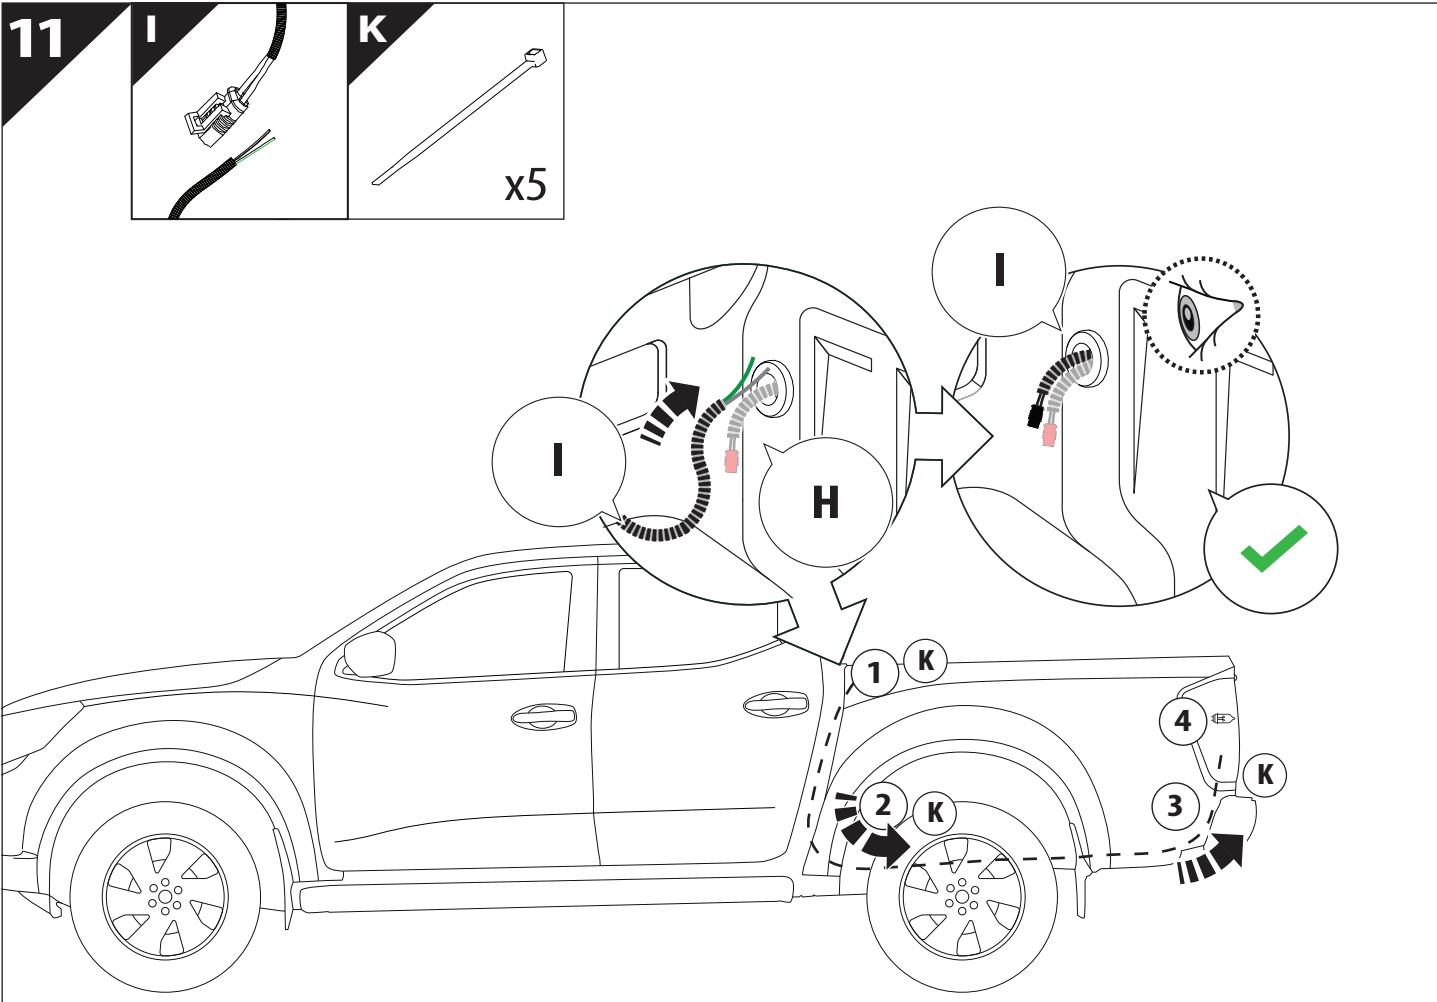

Installation Manual

PART NUMBER(S)	Model Year
TESS 1438 ROLL	Dodge Ram 2500 / 3500 2019+
TESS 14381 ROLL	
FEET	Installation Time / Weight
6.4 Feet & 8 Feet	40-60 minutes / 53-57 kg

B

A

KITS

L

3

4

13

	CAR	TESSERA ROLL+
BEAM	LIGHT SIGNAL ↔	■
BRAKE	LIGHT SIGNAL ↔	■

14

18

L3

CAUTION	
Basic+E-KIT Version	
E-KIT MANUAL	
M2 ✓ 	M1 ✗

22

23