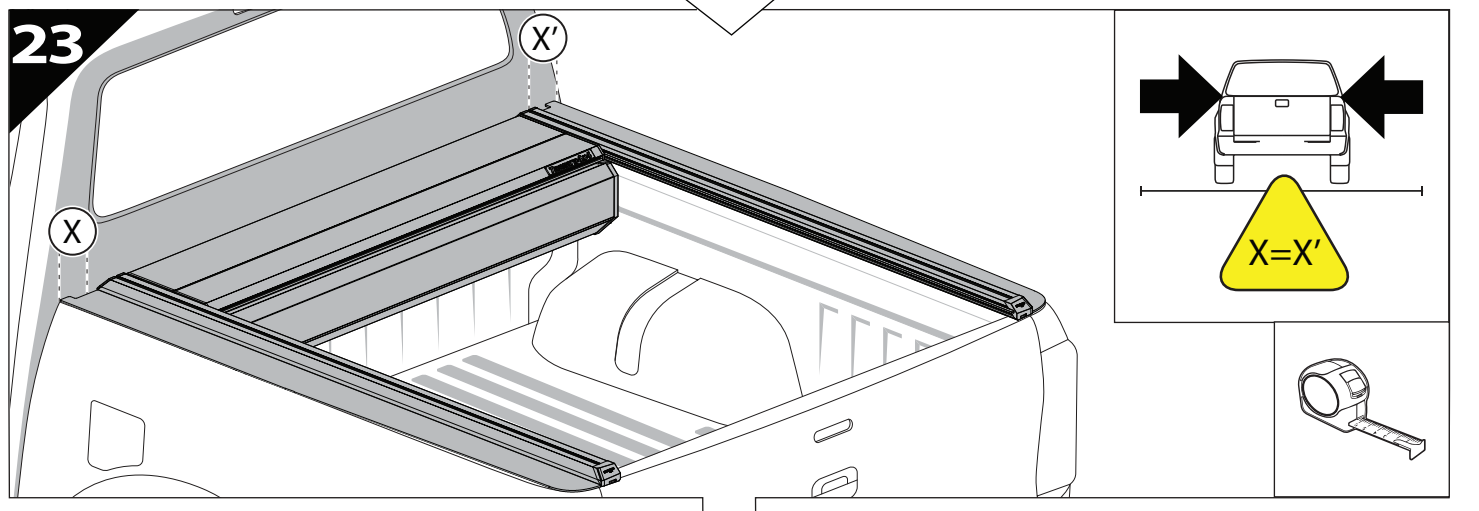

13

	CAR	TESSERA ROLL+
BEAM	LIGHT SIGNAL ↔	■
BRAKE	LIGHT SIGNAL ↔	■

14

18

L3

CAUTION	
Basic+E-KIT Version	
E-KIT MANUAL	
M2 ✓ 	M1 ✗

22

23