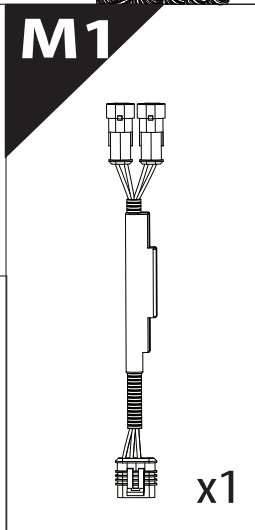

Installation Manual

PART NUMBER(S)	Model Year
TESS 1438 ROLL	Dodge Ram 2500 / 3500 2019+
TESS 14381 ROLL	
FEET	Installation Time / Weight
6.4 Feet & 8 Feet	40-60 minutes / 53-57 kg

B

A

KITS

L

3

4

9

Ø 25 mm

Rust Protection

10

Only to be installed by authorized personnel

<p>H</p> <p>x1</p>	<p>K</p> <p>x10</p>	<p>F</p> <p>x1</p>
---------------------------	----------------------------	---------------------------