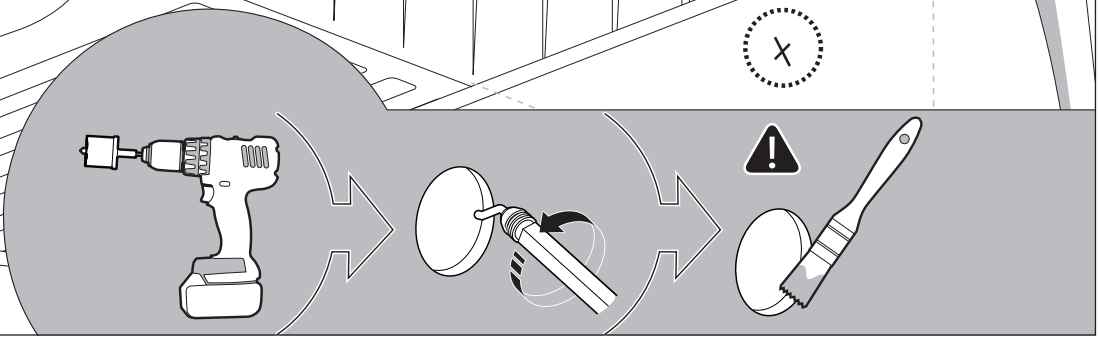

Installation Manual

PART NUMBER(S)	Model Year
TESS 1438 ROLL	Dodge Ram 2500 / 3500 2019+
TESS 14381 ROLL	
FEET	Installation Time / Weight
6.4 Feet & 8 Feet	40-60 minutes / 53-57 kg

B

A

KITS

L

3

4

9

Ø 25 mm

Rust Protection

10

Only to be installed by authorized personnel

<p>H</p> <p>x1</p>	<p>K</p> <p>x10</p>	<p>F</p> <p>x1</p>
---------------------------	----------------------------	---------------------------