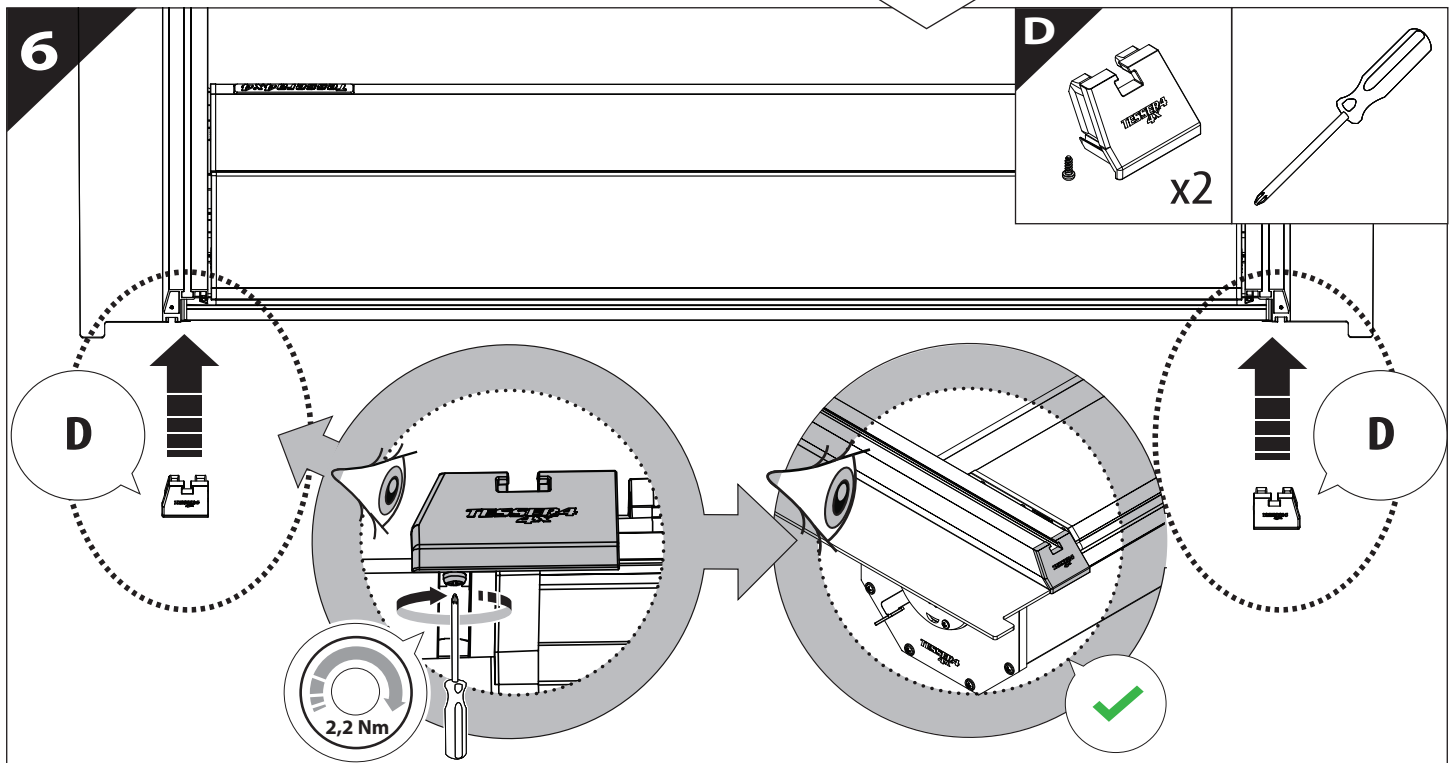

Installation Manual

PART NUMBER(S)	Model Year
TESS 1438 ROLL	Dodge Ram 2500 / 3500 2019+
TESS 14381 ROLL	
FEET	Installation Time / Weight
6.4 Feet & 8 Feet	40-60 minutes / 53-57 kg

B

A

KITS

L

3

4

9

Ø 25 mm

Rust Protection

10

Only to be installed by authorized personnel

<p>H</p> <p>x1</p>	<p>K</p> <p>x10</p>	<p>F</p> <p>x1</p>
---------------------------	----------------------------	---------------------------