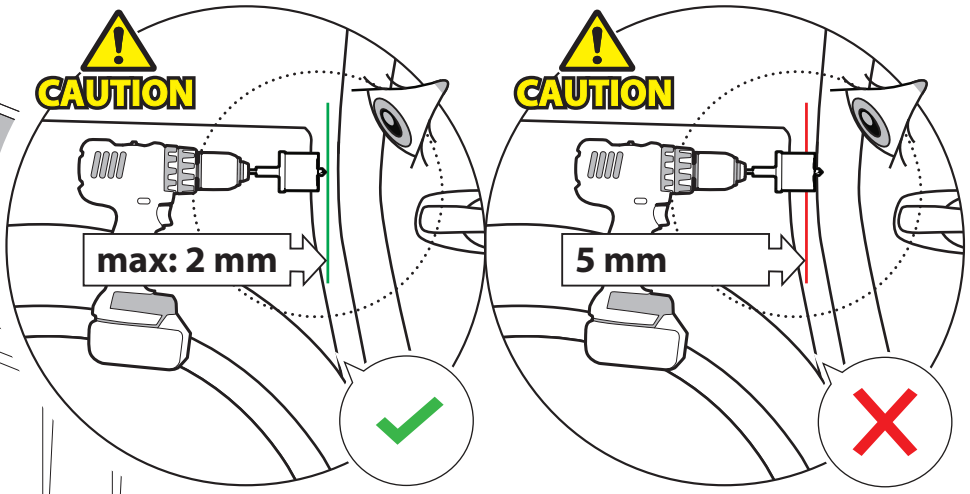

Installation Manual

PART NUMBER(S)	Model Year
TESS 1438 ROLL	Dodge Ram 2500 / 3500 2019+
TESS 14381 ROLL	
FEET	Installation Time / Weight
6.4 Feet & 8 Feet	40-60 minutes / 53-57 kg

B

A

KITS

L

3

4

9

Ø 25 mm

Rust Protection

10

Only to be installed by authorized personnel

<p>H</p> <p>x1</p>	<p>K</p> <p>x10</p>	<p>F</p> <p>x1</p>
---------------------------	----------------------------	---------------------------