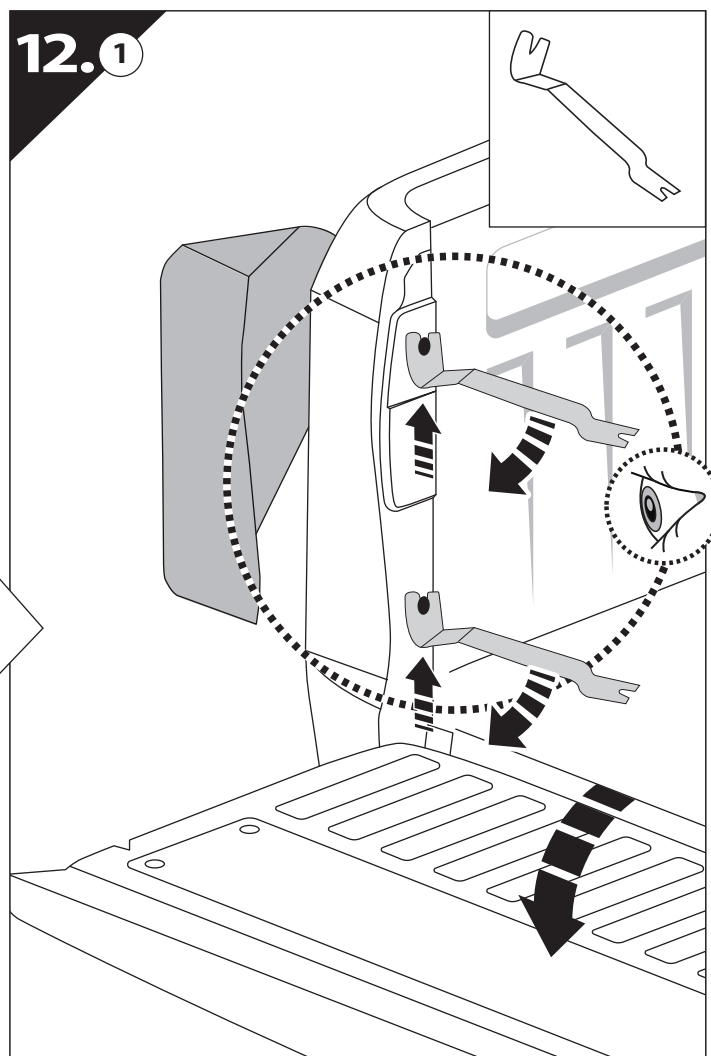

9

Ø 25 mm

Rust Protection

10

Only to be installed by authorized personnel

<p>H</p> <p>x1</p>	<p>K</p> <p>x10</p>	<p>F</p> <p>x1</p>
---------------------------	----------------------------	---------------------------

13

	CAR	TESSERA ROLL+
BEAM	LIGHT SIGNAL ↔	■
BRAKE	LIGHT SIGNAL ↔	■

14

18

L3

CAUTION	
Basic+E-KIT Version	
E-KIT MANUAL	
M2 ✓ 	M1 ✗

22

23