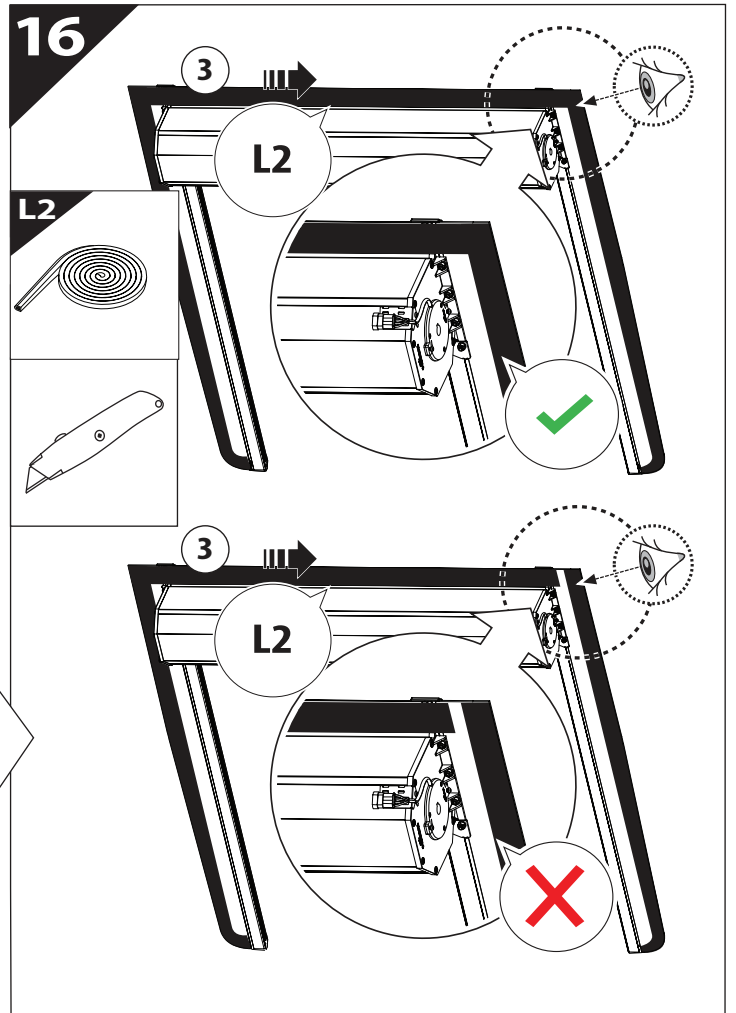

Installation Manual

PART NUMBER(S)	Model Year
TESS 1438 ROLL	Dodge Ram 2500 / 3500 2019+
TESS 14381 ROLL	
FEET	Installation Time / Weight
6.4 Feet & 8 Feet	40-60 minutes / 53-57 kg

B

A

KITS

L

3

4

9

Ø 25 mm

Rust Protection

10

Only to be installed by authorized personnel

<p>H</p> <p>x1</p>	<p>K</p> <p>x10</p>	<p>F</p> <p>x1</p>
---------------------------	----------------------------	---------------------------

13

	CAR	TESSERA ROLL+
BEAM	LIGHT SIGNAL ↔	■
BRAKE	LIGHT SIGNAL ↔	■

14

18

L3

CAUTION	
Basic+E-KIT Version	
E-KIT MANUAL	
M2 ✓ 	M1 ✗

22

23