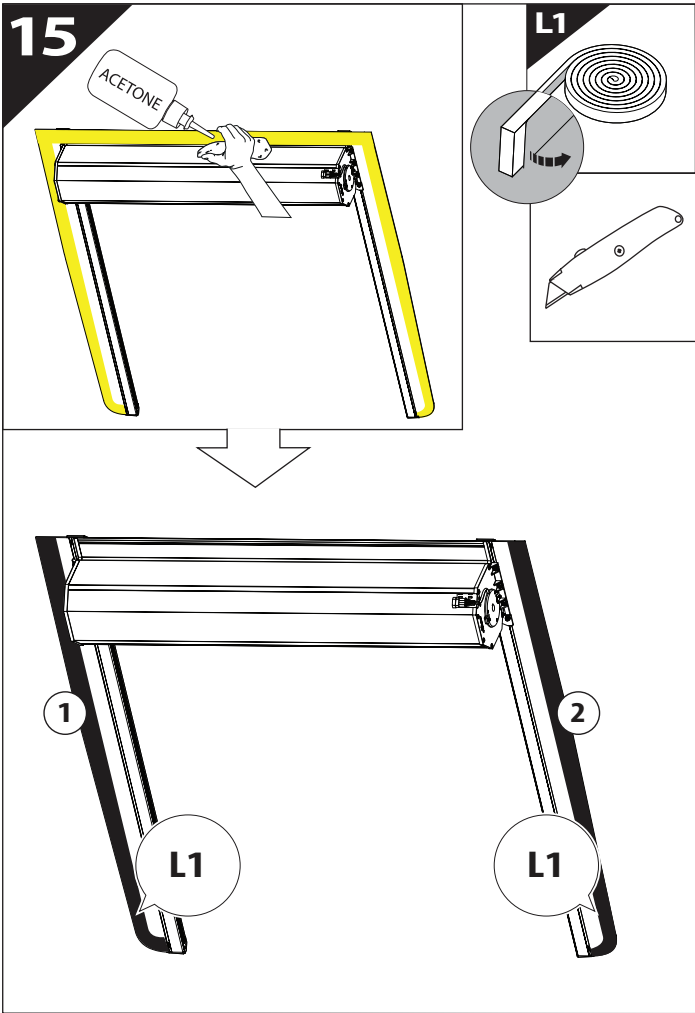

Installation Manual

PART NUMBER(S)	Model Year
TESS 1438 ROLL	Dodge Ram 2500 / 3500 2019+
TESS 14381 ROLL	
FEET	Installation Time / Weight
6.4 Feet & 8 Feet	40-60 minutes / 53-57 kg

B

A

KITS

L

3

4

9

Ø 25 mm

Rust Protection

10

Only to be installed by authorized personnel

<p>H</p> <p>x1</p>	<p>K</p> <p>x10</p>	<p>F</p> <p>x1</p>
---------------------------	----------------------------	---------------------------

13

	CAR	TESSERA ROLL+
BEAM	LIGHT SIGNAL ↔	■
BRAKE	LIGHT SIGNAL ↔	■

14

18

L3

CAUTION	
Basic+E-KIT Version	
E-KIT MANUAL	
M2 ✓ 	M1 ✗

22

23