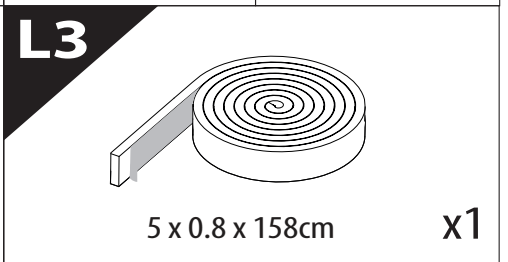

## Installation Manual

PART NUMBER(S)	Model Year
TESS 1438 ROLL+S-KIT	Dodge Ram 2500 / 3500 2019+
TESS 14381 ROLL+S-KIT	
FEET	Installation Time / Weight
6.4 Feet & 8 Feet	40-60 minutes / 53-57 kg

**B**

**A**

13

X:590mm Y:350mm