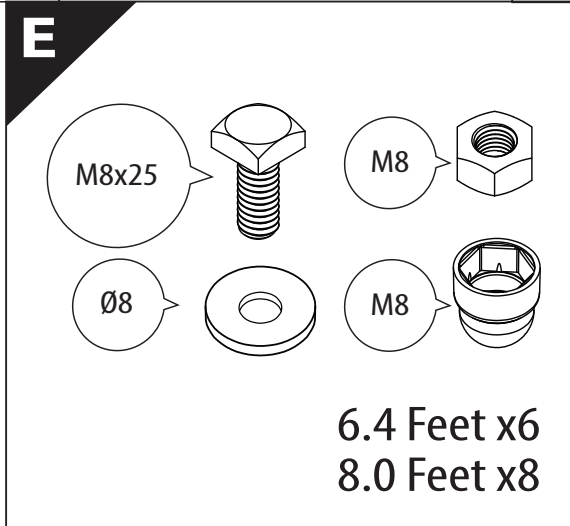

## Installation Manual

PART NUMBER(S)	Model Year
TESS 1438 ROLL+S-KIT	Dodge Ram 2500 / 3500 2019+
TESS 14381 ROLL+S-KIT	
FEET	Installation Time / Weight
6.4 Feet & 8 Feet	40-60 minutes / 53-57 kg

**B**

**A**

13

X:590mm Y:350mm