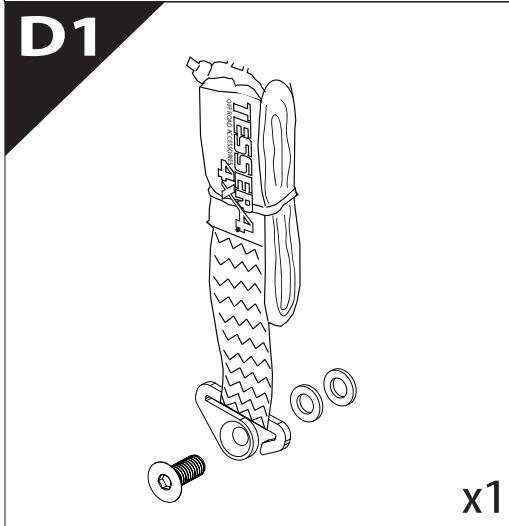

## Installation Manual

PART NUMBER(S)	Model Year
TESS 1438 ROLL+S-KIT	Dodge Ram 2500 / 3500 2019+
TESS 14381 ROLL+S-KIT	
FEET	Installation Time / Weight
6.4 Feet & 8 Feet	40-60 minutes / 53-57 kg

**B**

**A**

13

X:590mm Y:350mm