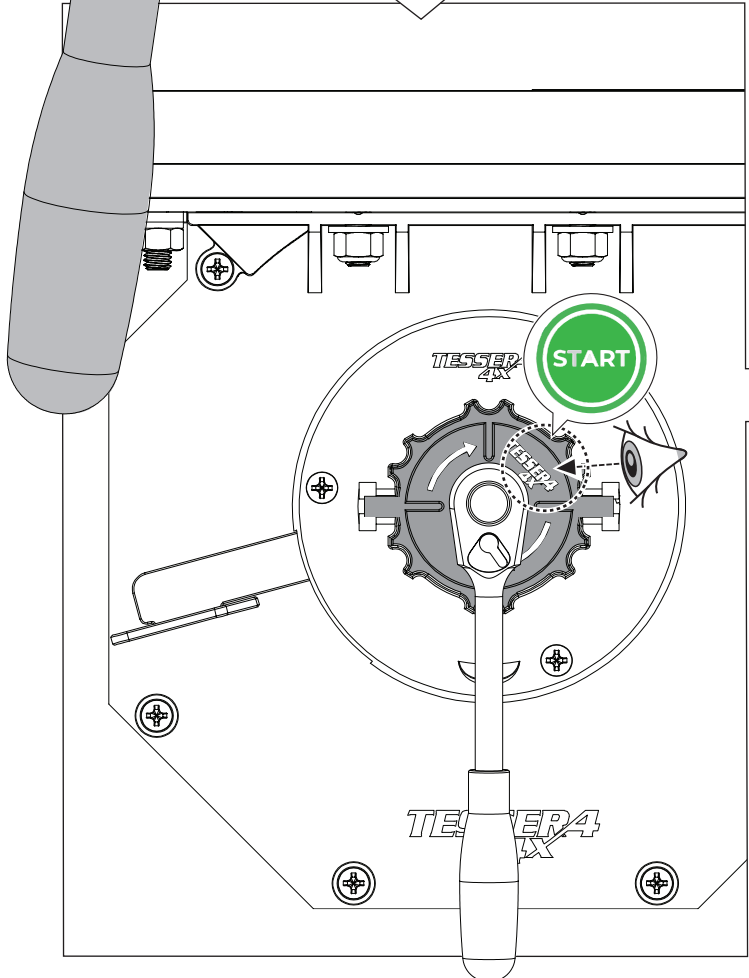

## Installation Manual

PART NUMBER(S)	Model Year
TESS 1438 ROLL+S-KIT	Dodge Ram 2500 / 3500 2019+
TESS 14381 ROLL+S-KIT	
FEET	Installation Time / Weight
6.4 Feet & 8 Feet	40-60 minutes / 53-57 kg

**B**

**A**

**KITS**

**L**

3

4

10

11

12

12.0

13

X:590mm Y:350mm