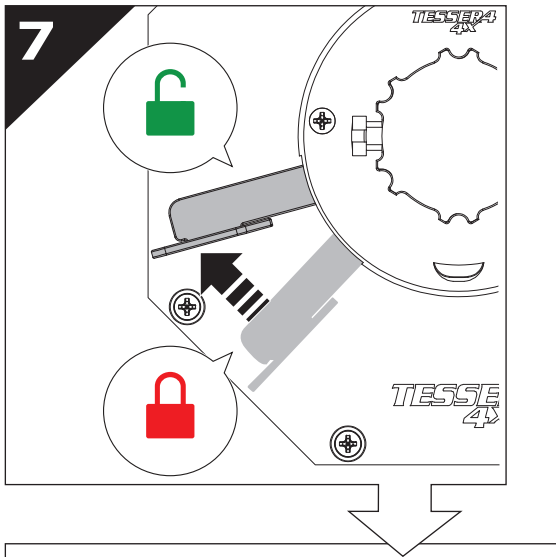

## Installation Manual

PART NUMBER(S)	Model Year
TESS 1438 ROLL+S-KIT	Dodge Ram 2500 / 3500 2019+
TESS 14381 ROLL+S-KIT	
FEET	Installation Time / Weight
6.4 Feet & 8 Feet	40-60 minutes / 53-57 kg

**B**

**A**

**KITS**

**L**

3

4

10

11

12

12.0

13

X:590mm Y:350mm