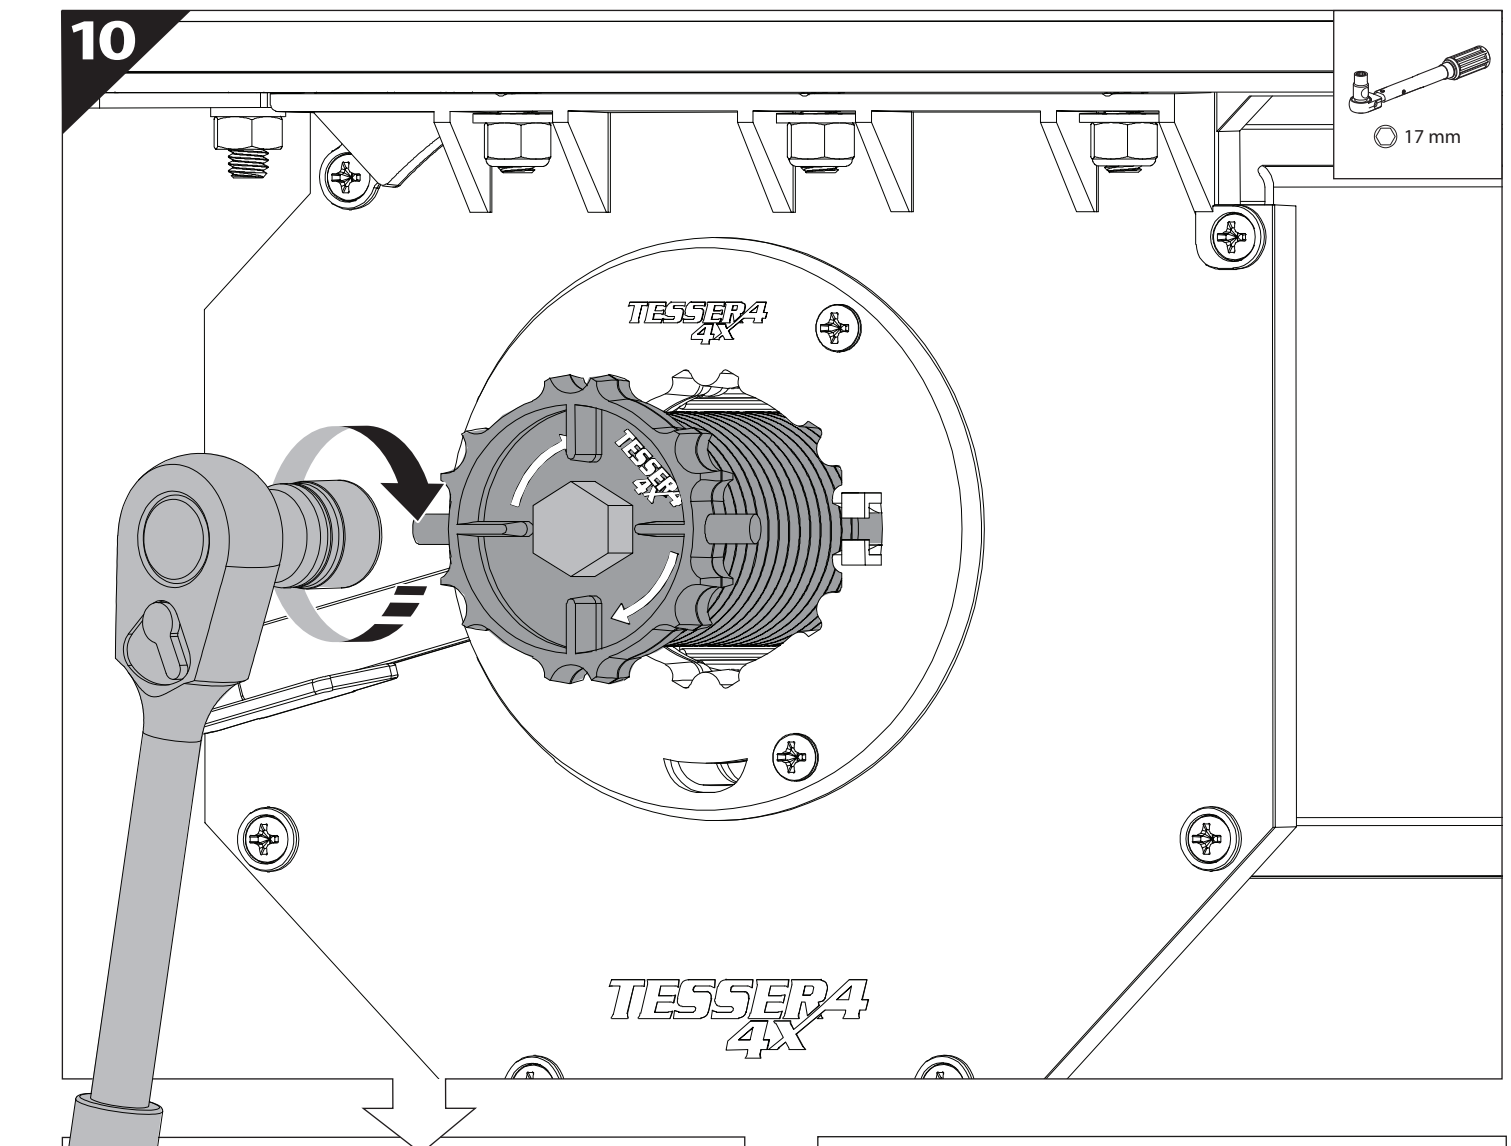

## Installation Manual

PART NUMBER(S)	Model Year
TESS 1438 ROLL+S-KIT	Dodge Ram 2500 / 3500 2019+
TESS 14381 ROLL+S-KIT	
FEET	Installation Time / Weight
6.4 Feet & 8 Feet	40-60 minutes / 53-57 kg

**B**

**A**

**KITS**

**L**

3

4

10

11

12

12.0

13

X:590mm Y:350mm