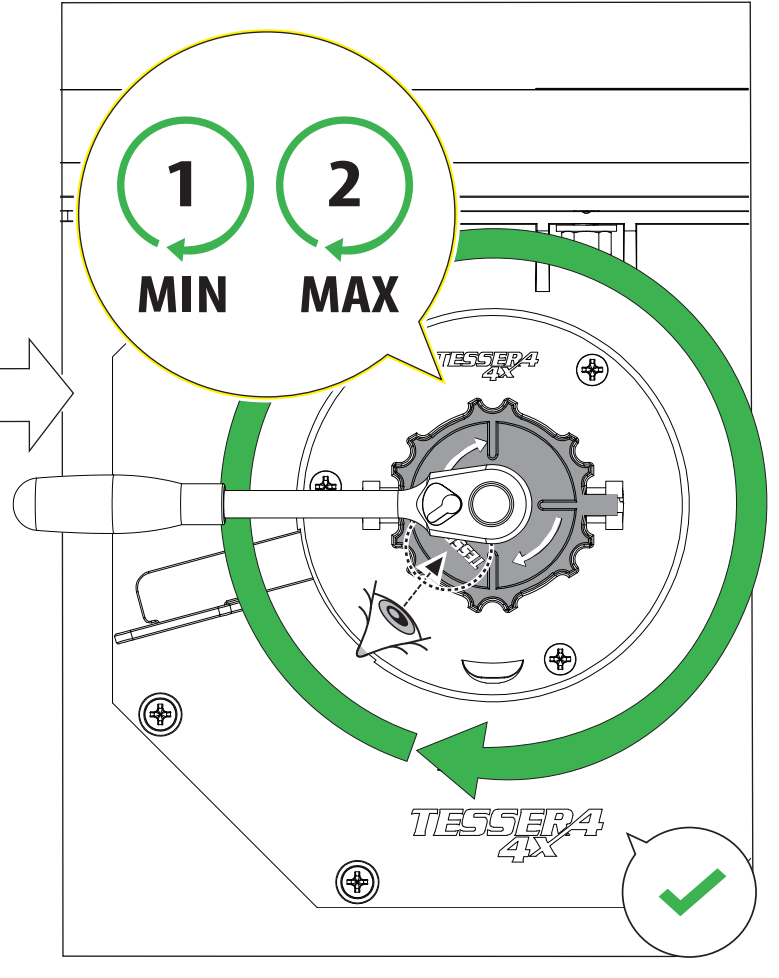

## Installation Manual

PART NUMBER(S)	Model Year
TESS 1438 ROLL+S-KIT	Dodge Ram 2500 / 3500 2019+
TESS 14381 ROLL+S-KIT	
FEET	Installation Time / Weight
6.4 Feet & 8 Feet	40-60 minutes / 53-57 kg

**B**

**A**

**KITS**

**L**

3

4

10

11

12

12.0

13

X:590mm Y:350mm