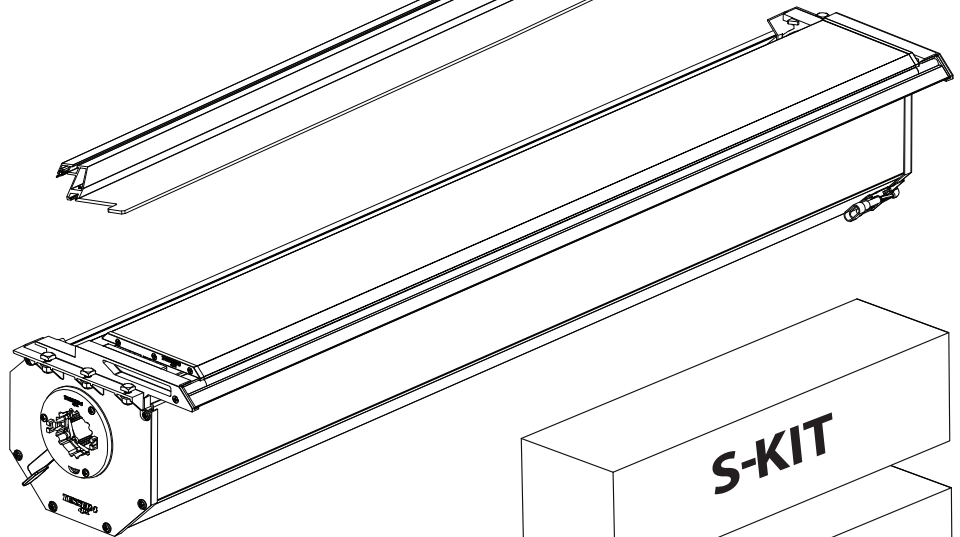

## Installation Manual

PART NUMBER(S)	Model Year
TESS 1438 ROLL+S-KIT	Dodge Ram 2500 / 3500 2019+
TESS 14381 ROLL+S-KIT	
FEET	Installation Time / Weight
6.4 Feet & 8 Feet	40-60 minutes / 53-57 kg

**B**

**A**