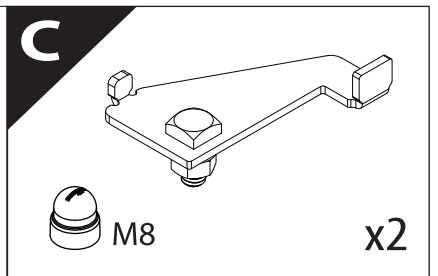

## Installation Manual

PART NUMBER(S)	Model Year
TESS 1438 ROLL+S-KIT	Dodge Ram 2500 / 3500 2019+
TESS 14381 ROLL+S-KIT	
FEET	Installation Time / Weight
6.4 Feet & 8 Feet	40-60 minutes / 53-57 kg

**B**

**A**

13

X:590mm Y:350mm