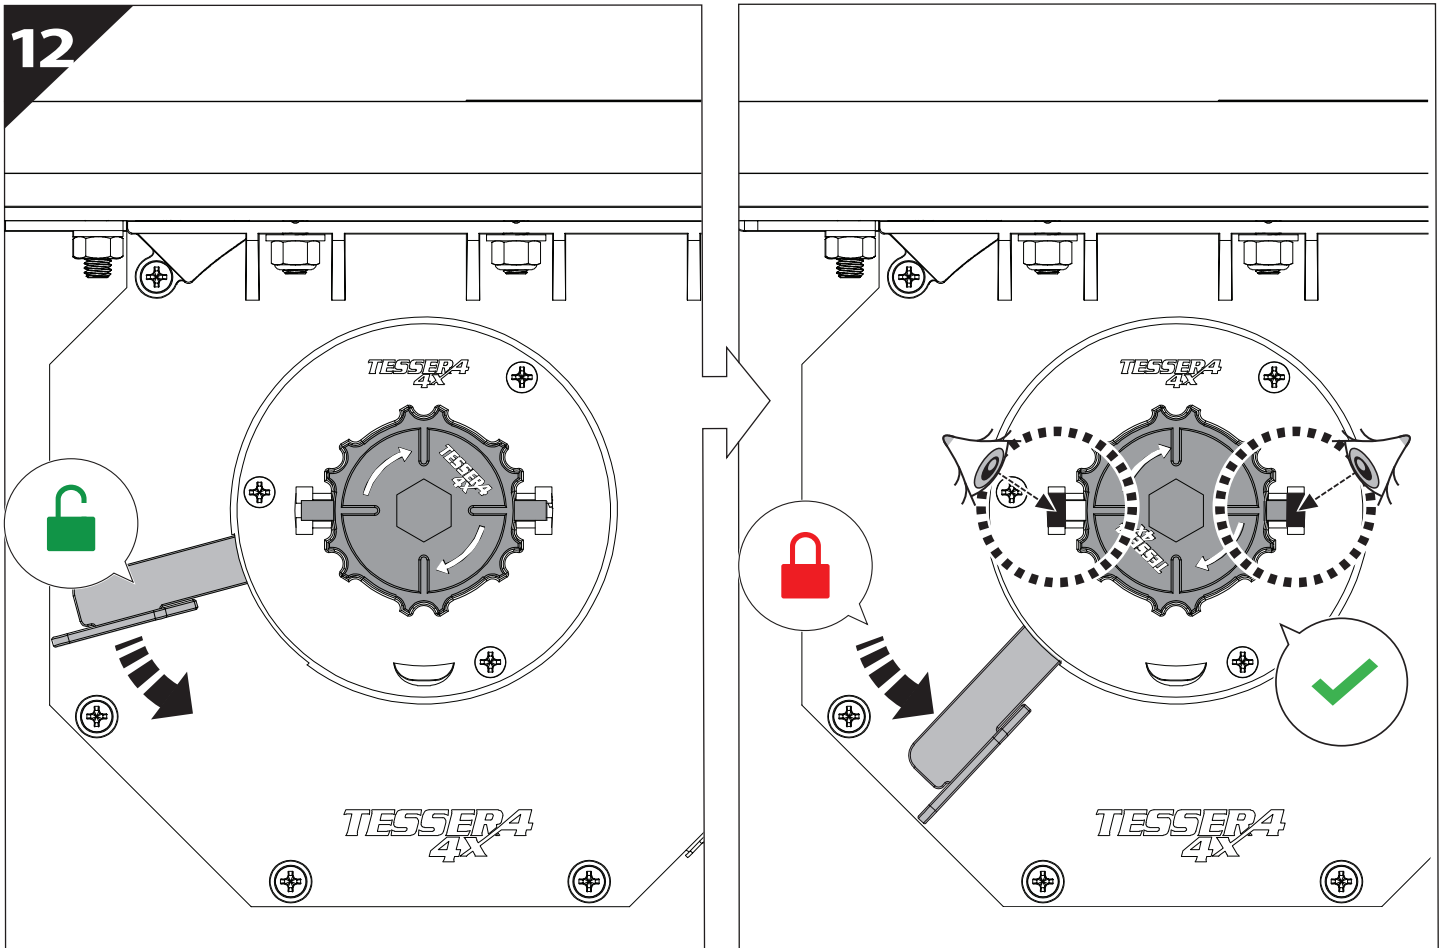

## Installation Manual

PART NUMBER(S)	Model Year
TESS 1438 ROLL+S-KIT	Dodge Ram 2500 / 3500 2019+
TESS 14381 ROLL+S-KIT	
FEET	Installation Time / Weight
6.4 Feet & 8 Feet	40-60 minutes / 53-57 kg

**B**

**A**

**KITS**

**L**

3

4

10

11

12

12.0

13

X:590mm Y:350mm