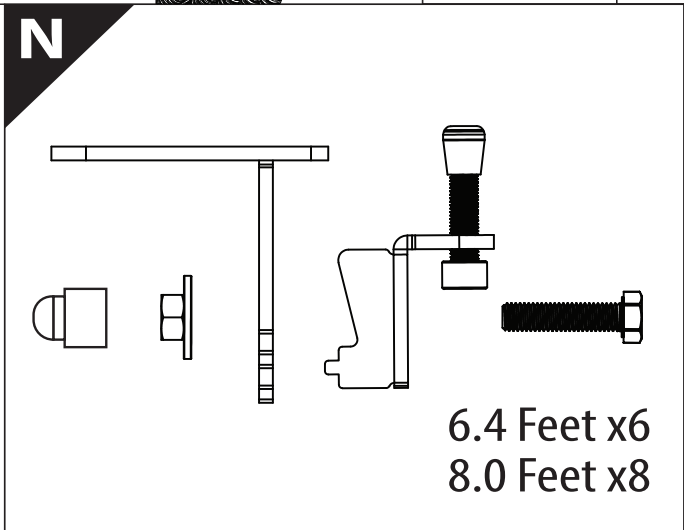

## Installation Manual

PART NUMBER(S)	Model Year
TESS 1438 ROLL+S-KIT	Dodge Ram 2500 / 3500 2019+
TESS 14381 ROLL+S-KIT	
FEET	Installation Time / Weight
6.4 Feet & 8 Feet	40-60 minutes / 53-57 kg

**B**

**A**

13

X:590mm Y:350mm