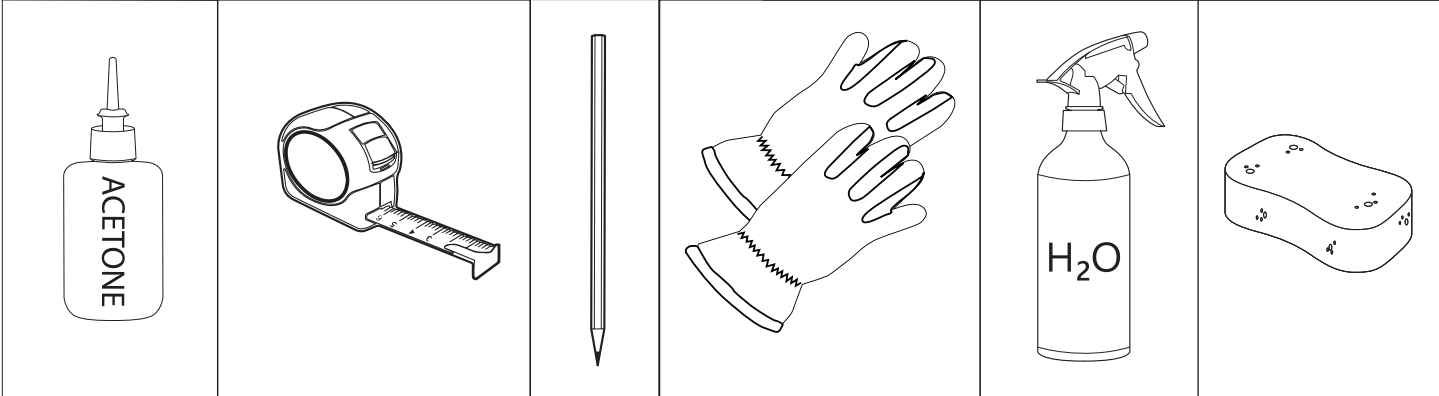

## Basic Version + ⚙️ S-KIT

## Installation Manual

PART NUMBER(S)	Model Year
TESS 1438 ROLL+S-KIT	Dodge Ram 2500 / 3500 2019+
TESS 14381 ROLL+S-KIT	
FEET	Installation Time / Weight
6.4 Feet & 8 Feet	40-60 minutes / 53-57 kg

**B**

**A**