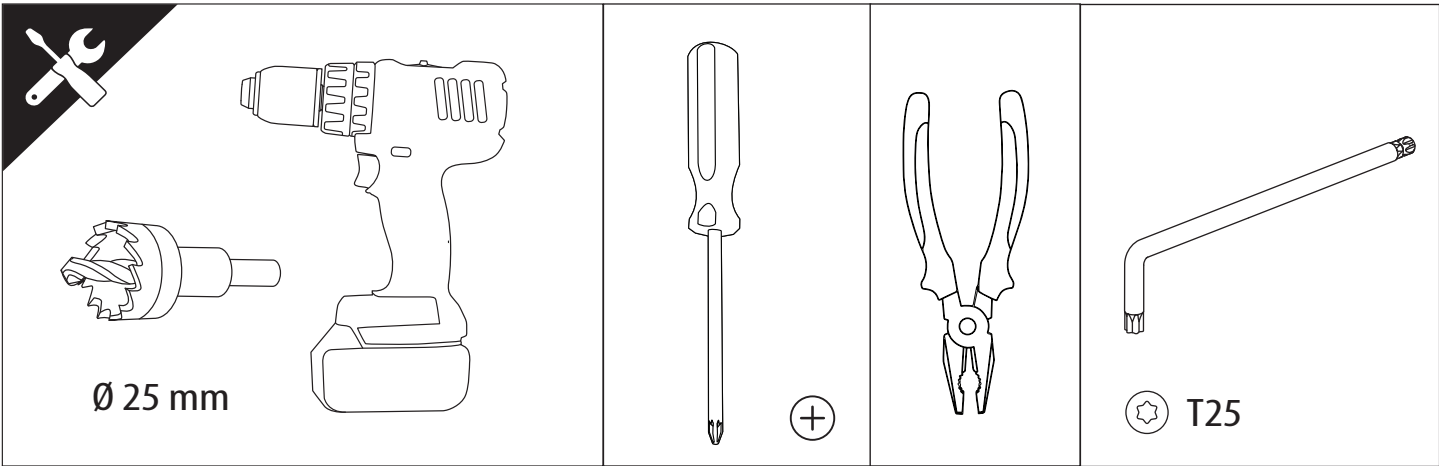

## Installation Manual

PART NUMBER(S)	Model Year
TESS 1438 ROLL+S-KIT	Dodge Ram 2500 / 3500 2019+
TESS 14381 ROLL+S-KIT	
FEET	Installation Time / Weight
6.4 Feet & 8 Feet	40-60 minutes / 53-57 kg

**B**

**A**

13

X:590mm Y:350mm